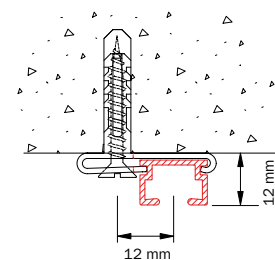

Mounting surface:

- wood
- masonry/concrete

Bracket type:

- ceiling bracket

Bending:

bending radius	bending tool
R 10 cm	1012
R 10 cm	1015
R > 80 cm	1018

R 10 cm

R > 80 cm

Flow

The Goelst Flow System keeps pleats in curtains consistent. It can be used with small and wide channel tracks and, because of the broad assortment of components, it can be integrated in hand-drawn, cord-pulled and electrically operated systems.

The Flow System can also be used with curved curtain tracks. For further information, see the Flow product data sheet.

Mounting

Pre-punched track from the 4700 series mounted using cross-head screws 2314