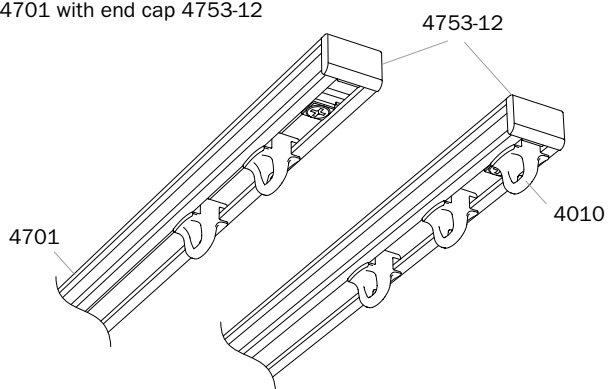

Application example

4701 with end cap 4753-12