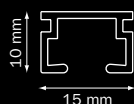

Standard colours

High quality, wear-resistant coating, highly colourfast, UV-resistant.
Other RAL colours & special coatings on request.

Features

Material:	aluminium
Colour:	white, natural anodised
Dimensions:	10 x 15 mm
Weight profile:	137 gr/m ¹
Mounting:	ceiling

Profile specifications

Aluminium profile:

Colours with RAL code and lengths (m):

4701:

	RAL	4	5	6	7
white	9010			•	
natural				•	

4700-PB with punch type 'B':

	RAL	4	5	6	7
white	9010			•	
natural				•	

Other punch types or colours on request.