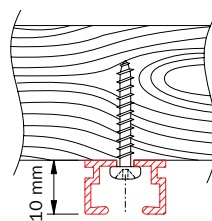

Mounting

Pre-punched track from the 4700 series mounted using cross-head screws 2314