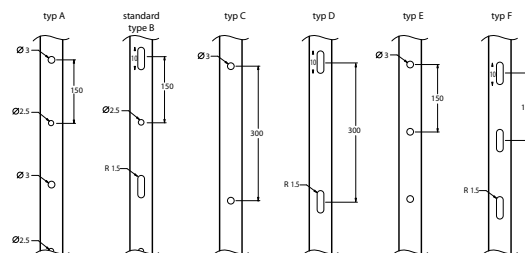

The Flow System can also be used with curved curtain tracks. For further information, see the Flow product data sheet.

Mounting

Pre-punched track from the 4700 series mounted using cross-head screws 2314

4700 mounted with ceiling bracket 4750 and a standard wood screw.

Punch types

Mounting guideline

The distance between the brackets can vary depending on the following factors: the mounting surface (wood, concrete or plaster), the weight of the curtains and the curtain fabric production method, the specific application and the system usage intensity. General advice: with the curtains open, place additional brackets where the pleats bunch together. Also place additional brackets before and after bends.