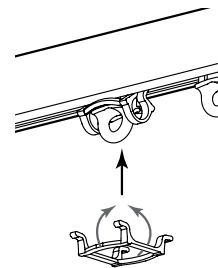

Wall mounting with metal spacer brackets and ceiling brackets 2150.

Mounting guideline

The distance between the brackets can vary depending on the following factors: the mounting surface (wood, concrete or plaster), the weight of the curtains and the curtain fabric production method, the specific application and the system usage intensity. General advice: with the curtains open, place additional brackets where the pleats bunch together. Also place additional brackets before and after bends.

Application example

2152 connecting bridge

Metal connector for joining profile 2100.

2100

Suitable for a heading with glider 2010 and sew-in hook 2024.

2010 glider

Width: 10 mm
Maximum load: 1 kg
Colours: white, grey, black