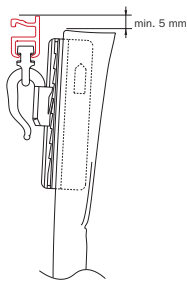

Wall mounting with metal spacer brackets and ceiling brackets 2150.

Mounting guideline

The distance between the brackets can vary depending on the following factors: the mounting surface (wood, concrete or plaster), the weight of the curtains and the curtain fabric production method, the specific application and the system usage intensity. General advice: with the curtains open, place additional brackets where the pleats bunch together. Also place additional brackets before and after bends.

Application example

2152 connecting bridge

Metal connector for joining profile 2100.

2100

Suitable for a heading with glider 2010 and sew-in hook 2024.

2010 glider

Width: 10 mm
Maximum load: 1 kg
Colours: white, grey, black