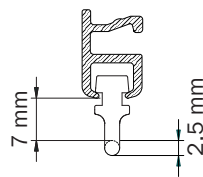

Application example

2152 connecting bridge

Metal connector for joining profile 2100.

2100

Suitable for a heading with glider 2010 and sew-in hook 2024.

2010 glider

Width: 10 mm
Maximum load: 1 kg
Colours: white, grey, black