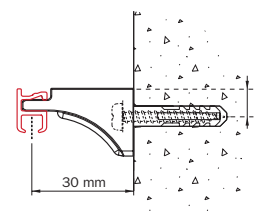

Bending:

bending radius	bending tool
R 8 cm	1013
R 10 cm	1012
R 10 cm	1015
R > 80 cm	1018

R 10 cm	R > 80 cm
---------	-----------

Flow

The Goelst Flow System keeps pleats in curtains consistent. It can be used with small and wide channel tracks and, because of the broad assortment of components, it can be integrated in hand-drawn, cord-pulled and electrically operated systems.

The Flow System can also be used with curved curtain tracks. For further information, see the Flow product data sheet.

Mounting

Ceiling mounting with bracket 2150.

Wall mounting with bracket 2151.

For excellent parallel fitting: mounting with double fixing bracket 2216 and ceiling brackets 2150.