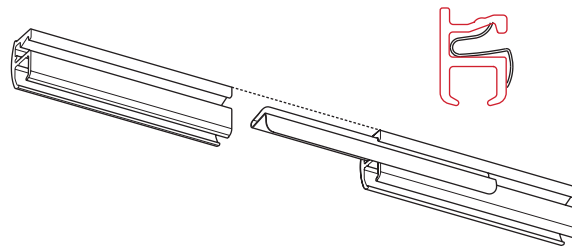

Bending:

bending radius	bending tool
R 8 cm	1013
R 10 cm	1012
R 10 cm	1015
R > 80 cm	1018

R 10 cm	R > 80 cm
---------	-----------

Flow

The Goelst Flow System keeps pleats in curtains consistent. It can be used with small and wide channel tracks and, because of the broad assortment of components, it can be integrated in hand-drawn, cord-pulled and electrically operated systems.

The Flow System can also be used with curved curtain tracks. For further information, see the Flow product data sheet.

Mounting

Ceiling mounting with bracket 2150.

Wall mounting with bracket 2151.

For excellent parallel fitting: mounting with double fixing bracket 2216 and ceiling brackets 2150.

Wall mounting with metal spacer brackets and ceiling brackets 2150.

Mounting guideline

The distance between the brackets can vary depending on the following factors: the mounting surface (wood, concrete or plaster), the weight of the curtains and the curtain fabric production method, the specific application and the system usage intensity. General advice: with the curtains open, place additional brackets where the pleats bunch together. Also place additional brackets before and after bends.

Application example

2152 connecting bridge

Metal connector for joining profile 2100.

2100

Suitable for a heading with glider 2010 and sew-in hook 2024.

2010 glider

Width: 10 mm
Maximum load: 1 kg
Colours: white, grey, black