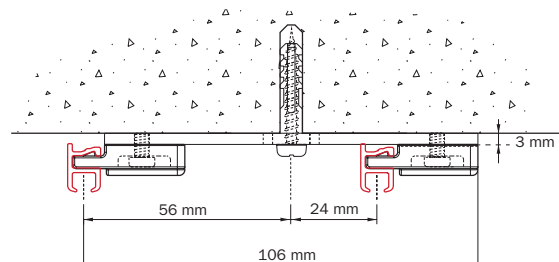

Bending:

bending radius	bending tool
R 8 cm	1013
R 10 cm	1012
R 10 cm	1015
R > 80 cm	1018

R 10 cm	R > 80 cm
---------	-----------

Flow

The Goelst Flow System keeps pleats in curtains consistent. It can be used with small and wide channel tracks and, because of the broad assortment of components, it can be integrated in hand-drawn, cord-pulled and electrically operated systems.

The Flow System can also be used with curved curtain tracks. For further information, see the Flow product data sheet.

Mounting

Ceiling mounting with bracket 2150.

Wall mounting with bracket 2151.

For excellent parallel fitting: mounting with double fixing bracket 2216 and ceiling brackets 2150.

Wall mounting with metal spacer brackets and ceiling brackets 2150.

Mounting guideline

The distance between the brackets can vary depending on the following factors: the mounting surface (wood, concrete or plaster), the weight of the curtains and the curtain fabric production method, the specific application and the system usage intensity. General advice: with the curtains open, place additional brackets where the pleats bunch together. Also place additional brackets before and after bends.