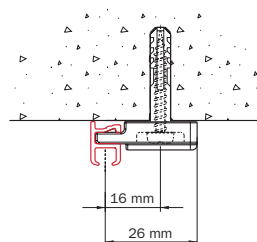

Bending:

bending radius	bending tool
R 8 cm	1013
R 10 cm	1012
R 10 cm	1015
R > 80 cm	1018

R 10 cm	R > 80 cm
---------	-----------

Flow

The Goelst Flow System keeps pleats in curtains consistent. It can be used with small and wide channel tracks and, because of the broad assortment of components, it can be integrated in hand-drawn, cord-pulled and electrically operated systems.

The Flow System can also be used with curved curtain tracks. For further information, see the Flow product data sheet.

Mounting

Ceiling mounting with bracket 2150.

Wall mounting with bracket 2151.

For excellent parallel fitting: mounting with double fixing bracket 2216 and ceiling brackets 2150.