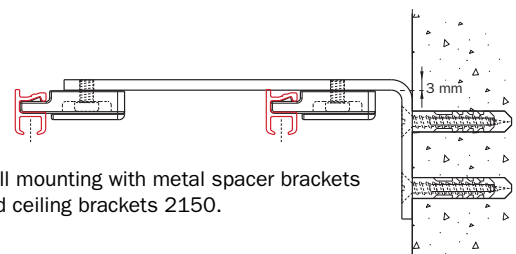

Bending:

bending radius	bending tool
R 8 cm	1013
R 10 cm	1012
R 10 cm	1015
R > 80 cm	1018

R 10 cm	R > 80 cm
---------	-----------

Flow

The Goelst Flow System keeps pleats in curtains consistent. It can be used with small and wide channel tracks and, because of the broad assortment of components, it can be integrated in hand-drawn, cord-pulled and electrically operated systems.

The Flow System can also be used with curved curtain tracks. For further information, see the Flow product data sheet.

Mounting

Ceiling mounting with bracket 2150.

Wall mounting with bracket 2151.

For excellent parallel fitting: mounting with double fixing bracket 2216 and ceiling brackets 2150.

Wall mounting with metal spacer brackets and ceiling brackets 2150.

Mounting guideline

The distance between the brackets can vary depending on the following factors: the mounting surface (wood, concrete or plaster), the weight of the curtains and the curtain fabric production method, the specific application and the system usage intensity. General advice: with the curtains open, place additional brackets where the pleats bunch together. Also place additional brackets before and after bends.