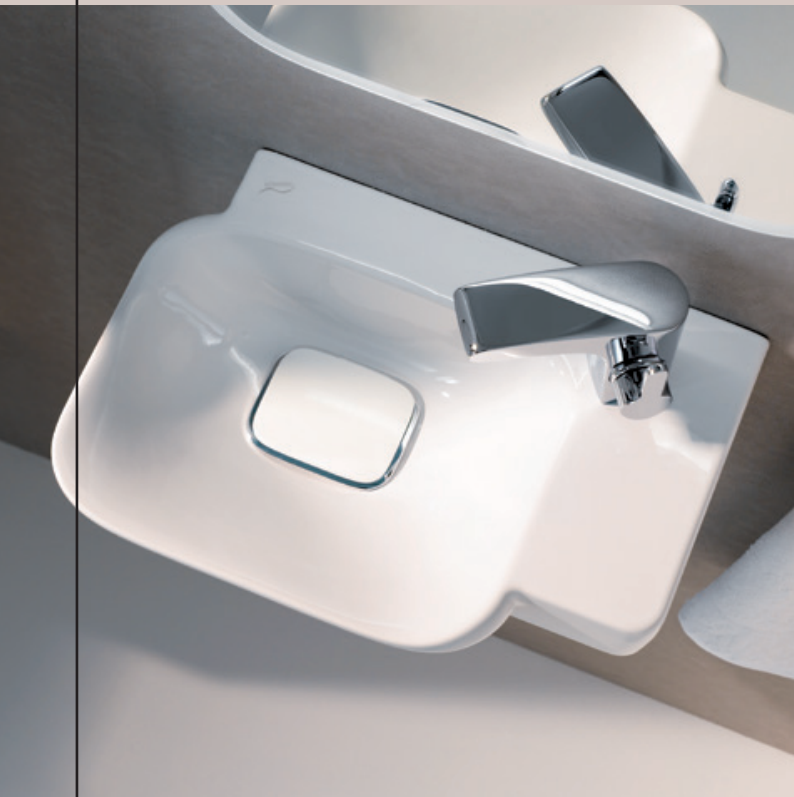

## **WASHBASINS**

- **Striking design: softly rounded with large radii**
- **Single, double and lay on washbasins including large waste cover cap**
- **Compatible with Clou waste and overflow system**
- **Optional: ceramic waste cover cap**