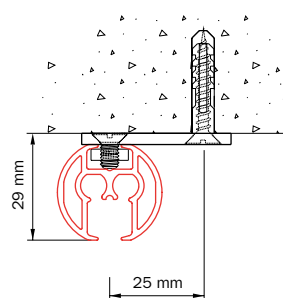

Mounting

Wall mounting 5100 with ceiling bracket 5135