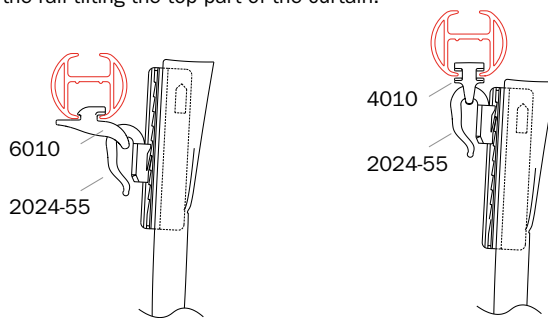

Wall mounting with adjustable extension bracket 4217-101, bracket can be cut back to x = 50mm

Wall mounting 5100 with wall support 5149

Mounting guideline

The distance between the brackets can vary depending on the following factors: the mounting surface (wood, concrete or plaster), the weight of the curtains and the curtain fabric production method, the specific application and the system usage intensity. General advice: with the curtains open, place additional brackets where the pleats bunch together. Also place additional brackets before and after bends.

Application example

Thanks to the projection of glider 6010, a heading can be created when using a rounded rail, without the rail tilting the top part of the curtain.

Heading with projection
glider 6010
width 15 mm