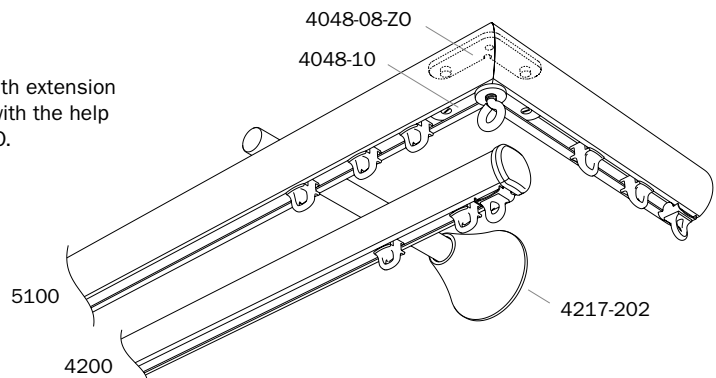

Specification guide

Material

- Aluminium EN AW-6060-T66.
- Anodised in accordance with the Qualanod standard.
- Powder coated in accordance with the Qualicoat standard.