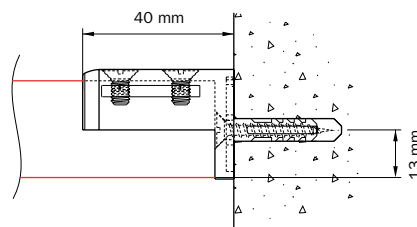

Wall mounting with adjustable extension bracket 4217-101, bracket can be cut back to x = 50mm

Wall mounting 5100 with wall support 5149

Mounting guideline

The distance between the brackets can vary depending on the following factors: the mounting surface (wood, concrete or plaster), the weight of the curtains and the curtain fabric production method, the specific application and the system usage intensity. General advice: with the curtains open, place additional brackets where the pleats bunch together. Also place additional brackets before and after bends.