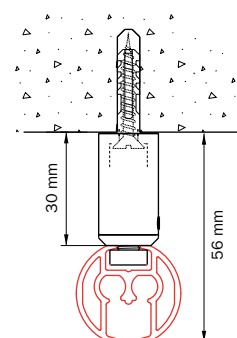

Wall mounting 5100 with mini suspension hanger 4254