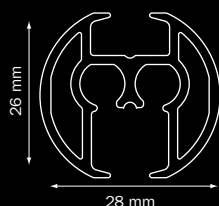

Standard colours

High quality, wear-resistant coating, highly colourfast, UV-resistant.
Other RAL colours & special coatings on request.

Features

Material:	aluminium
Colour:	white, natural anodised, black
Dimensions:	26 x 28 mm
Weight profile:	522 gr/m ¹
Mounting:	wall or ceiling

Profile specifications

Aluminium profile:

Colours with RAL code and lengths (m):

	RAL	4	5	6	7
white	9010		•	•	•
natural			•	•	•
black	9005			•	

Mounting surface:

- wood
- masonry/concrete

Bracket type:

- ceiling bracket
- wall bracket
- spacer bracket