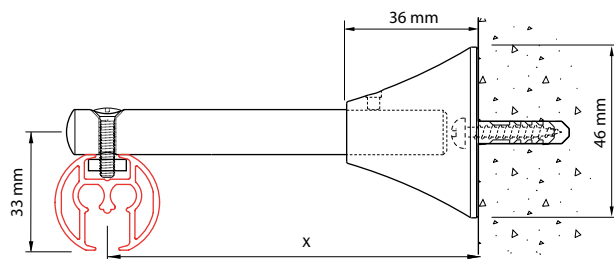

Bending:

bending radius	bending tool
R 15 cm	1015
R 25 cm	1015
R > 100 cm	1018

Flow

The Goelst Flow System keeps pleats in curtains consistent. It can be used with small and wide channel tracks and, because of the broad assortment of components, it can be integrated in hand-drawn, cord-pulled and electrically operated systems.

The Flow System can also be used with curved curtain tracks. For further information, see the Flow product data sheet.

Mounting

Wall mounting 5100 with ceiling bracket 5135

Wall mounting 5100 with mini suspension hanger 4254

Wall mounting with adjustable extension bracket 4217-101, bracket can be cut back to x = 50mm

Wall mounting 5100 with wall support 5149

Mounting guideline

The distance between the brackets can vary depending on the following factors: the mounting surface (wood, concrete or plaster), the weight of the curtains and the curtain fabric production method, the specific application and the system usage intensity. General advice: with the curtains open, place additional brackets where the pleats bunch together. Also place additional brackets before and after bends.