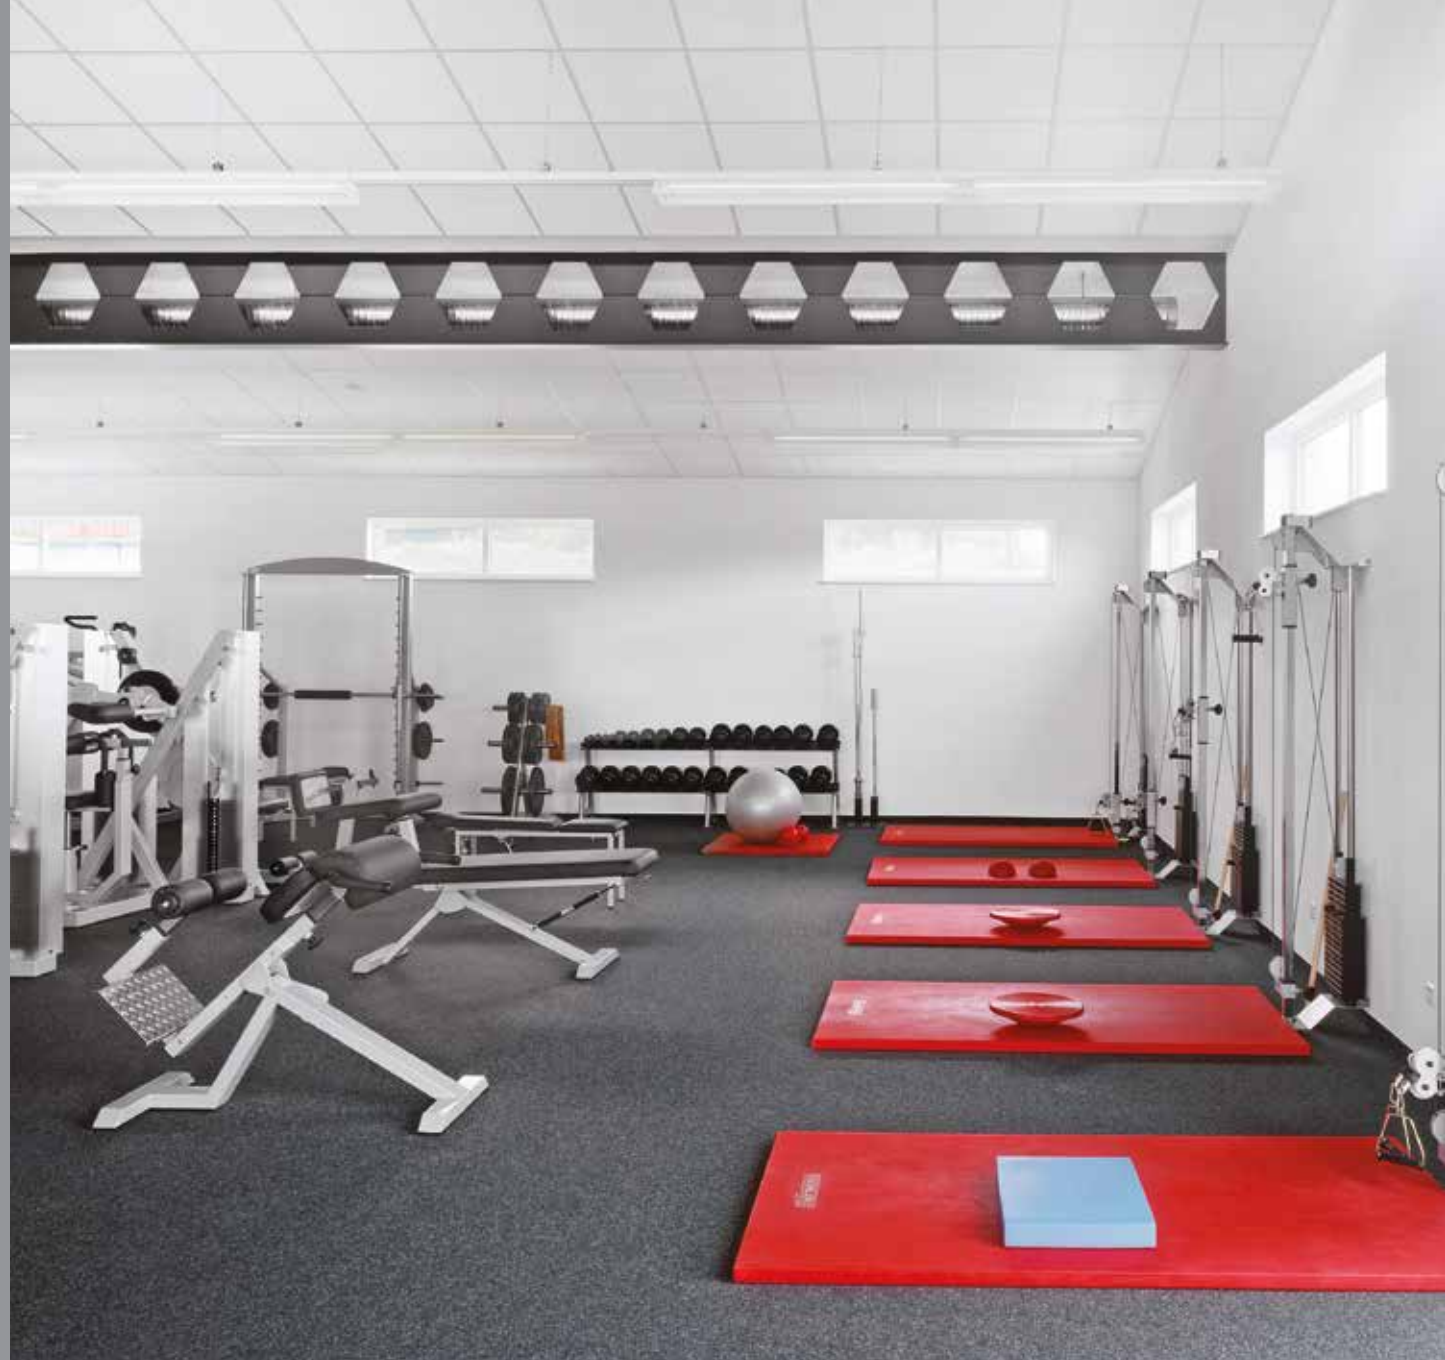

Albert Schweitzerziekenhuis (NL)
PERLA OP