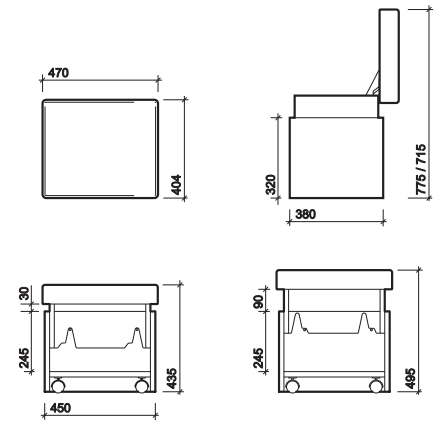

Note all wall bolts listed are masonry (for use on solid walls).

750mm Washbasin and Furniture Unit

PART NUMBER	DESCRIPTION
TA4411WH	750mm washbasin, 1 tap hole
TA0003WH	650mm furniture unit
SR1018XX	Wall bolts (pair) standard
To be ordered as an optional extra	
TA0004WH	650mm furniture unit cut out undershelves

All Bathroom Seat

PART NUMBER	DESCRIPTION
TA0901WH	Bathroom seat 470 x 495 x 404mm

Left hand shown

All Family Bath and Panels Acrylic

PART NUMBER	DESCRIPTION
TA8720WH	1700 x 900mm, no tap hole, chrome grips, left hand*
TA8722WH	1700 x 900mm, 2 tap hole, chrome grips, left hand*
TA8920WH	1700 x 900mm, no tap hole, chrome grips, right hand*
TA8922WH	1700 x 900mm, 2 tap hole, chrome grips, right hand*
TA7171WH	1700mm front panel, left hand
TA7191WH	1700mm front panel, right hand
TA7122WH	750mm end panel