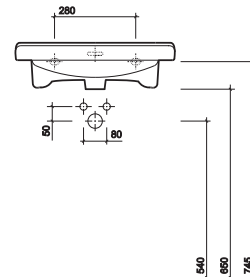

600mm Washbasin and Furniture Unit

PART NUMBER	DESCRIPTION
TA4311WH	600mm washbasin, 1 tap hole
TA0001WH	600mm furniture unit
SR1018XX	Wall bolts (pair) standard