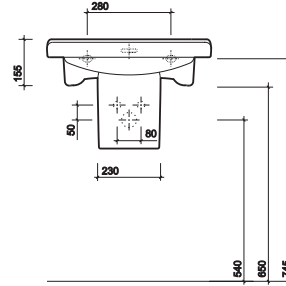

e100 Rimfree® 700mm projection wall hung toilet, grab rail and 550mm less able washbasin

Avalon 550mm washbasin

3D toilet with cistern, comfort height

e100 raised height toilet and square cistern, grab rail and 550mm less able washbasin

Avalon 600mm washbasin and semi-pedestal

e500 Rimfree® toilet, with round cistern and seat, comfort height

Washbasins - 550 & 600mm

PART NUMBER	DESCRIPTION
TA4211WH	550mm washbasin, 1 tap hole
TA4311WH	600mm washbasin, 1 tap hole
TA4960WH	Semi pedestal
SR1018XX	Wall bolts (pair) standard

750mm Washbasin

PART NUMBER	DESCRIPTION
TA4411WH	750mm washbasin, 1 tap hole
TA4960WH	Semi pedestal
SR1018XX	Wall bolts (pair) standard

600mm Washbasin and Furniture Unit

PART NUMBER	DESCRIPTION
TA4311WH	600mm washbasin, 1 tap hole
TA0001WH	600mm furniture unit
SR1018XX	Wall bolts (pair) standard