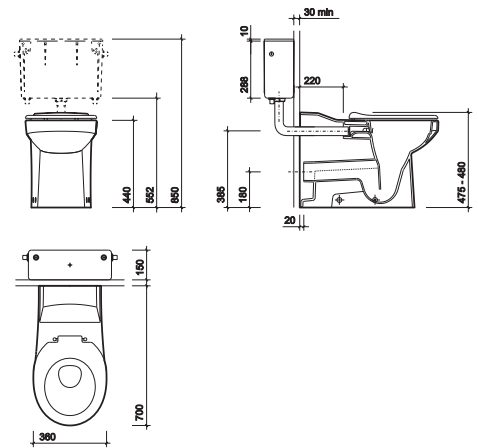

PART NUMBER	DESCRIPTION	Rimfree
AV1498WH	Avalon back-to-wall Rimfree® toilet pan 700mm projection, horizontal outlet	
CX9664XX	Concealed cistern, 6/4 litre flush	
CF9301CP	Flushsense™ touch free dual flush sensor	
AV7865WH*	Seat & cover, top fix stainless steel hinges	
AV7861WH*	Seat ring, top fix stainless steel hinges	

*Note these seats are also available in Blue (BE) and Grey (GY)