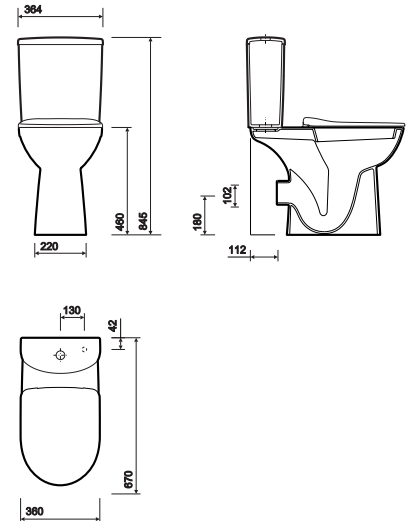

All Bathroom Seat

PART NUMBER	DESCRIPTION
TA0901WH	Bathroom seat 470 x 495 x 404mm

Left hand shown

All Family Bath and Panels Acrylic

PART NUMBER	DESCRIPTION
TA8720WH	1700 x 900mm, no tap hole, chrome grips, left hand*
TA8722WH	1700 x 900mm, 2 tap hole, chrome grips, left hand*
TA8920WH	1700 x 900mm, no tap hole, chrome grips, right hand*
TA8922WH	1700 x 900mm, 2 tap hole, chrome grips, right hand*
TA7171WH	1700mm front panel, left hand
TA7191WH	1700mm front panel, right hand
TA7122WH	750mm end panel

*Comes complete with headrest, seat and waste cover

Note all wall bolts listed are masonry (for use on solid walls).

All Rectangular Bath and Panels

Acrylic

PART NUMBER	DESCRIPTION
TA8520WH	1700 x 750mm no tap hole, chrome grips, including waste cover
TA8522WH	1700 x 750mm 2 tap hole, chrome grips, including waste cover
TA8500WH	1700 x 750mm, no tap hole, no grips, including waste cover
TA7121WH	1700mm front panel
TA7122WH	750mm end panel

Toilet 30mm higher than standard for extra comfort

e100 Rimfree® Wall Hung WC Suite - 700mm Projection

PART NUMBER	DESCRIPTION	Rimfree	flush wise
E11906WH	Rimfree® wall hung toilet pan 700mm projection, horizontal outlet		
CX9642XX	Concealed cistern, 4/2.6 litre flush		
CF9301CP	Flushsense™ touch free dual flush sensor		
E17885WH	Seat ring, metal top fix bar hinge		
SR8138XX	Wall hung fixing kit		

e100 Round Raised Height WC Suite

PART NUMBER	DESCRIPTION
E11348WH	Close coupled toilet pan, horizontal outlet - raised height
E12590WH*	Close coupled fitted cistern, push button, 6/4 litre flush
E17815WH	Seat and cover, metal bottom fix hinge