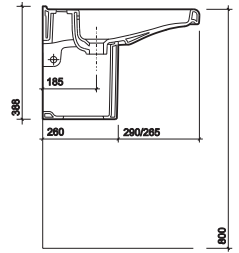

Avalon 600mm washbasin and semi-pedestal

e500 Rimfree® toilet, with round cistern and seat, comfort height

Washbasins - 550 & 600mm

PART NUMBER	DESCRIPTION
TA4211WH	550mm washbasin, 1 tap hole
TA4311WH	600mm washbasin, 1 tap hole
TA4960WH	Semi pedestal
SR1018XX	Wall bolts (pair) standard