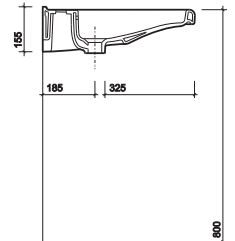

e100 Rimfree® 700mm projection wall hung toilet, grab rail and 550mm less able washbasin

Avalon 550mm washbasin

3D toilet with cistern, comfort height

e100 raised height toilet and square cistern, grab rail and 550mm less able washbasin

Avalon 600mm washbasin and semi-pedestal

e500 Rimfree® toilet, with round cistern and seat, comfort height

Washbasins - 550 & 600mm

PART NUMBER	DESCRIPTION
TA4211WH	550mm washbasin, 1 tap hole
TA4311WH	600mm washbasin, 1 tap hole
TA4960WH	Semi pedestal
SR1018XX	Wall bolts (pair) standard

750mm Washbasin

PART NUMBER	DESCRIPTION
TA4411WH	750mm washbasin, 1 tap hole
TA4960WH	Semi pedestal
SR1018XX	Wall bolts (pair) standard

600mm Washbasin and Furniture Unit

PART NUMBER	DESCRIPTION
TA4311WH	600mm washbasin, 1 tap hole
TA0001WH	600mm furniture unit
SR1018XX	Wall bolts (pair) standard