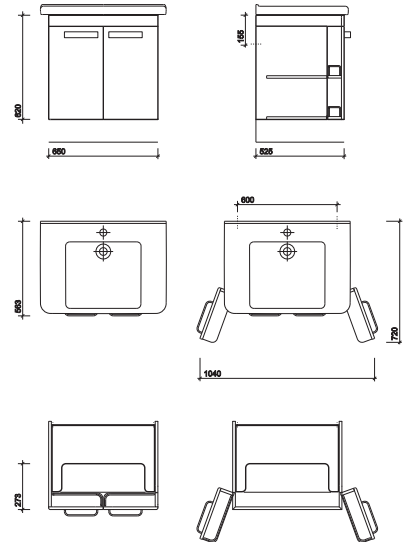

All Bathroom Seat

PART NUMBER	DESCRIPTION
TA0901WH	Bathroom seat 470 x 495 x 404mm