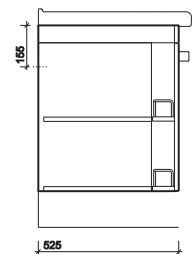

Note all wall bolts listed are masonry (for use on solid walls).