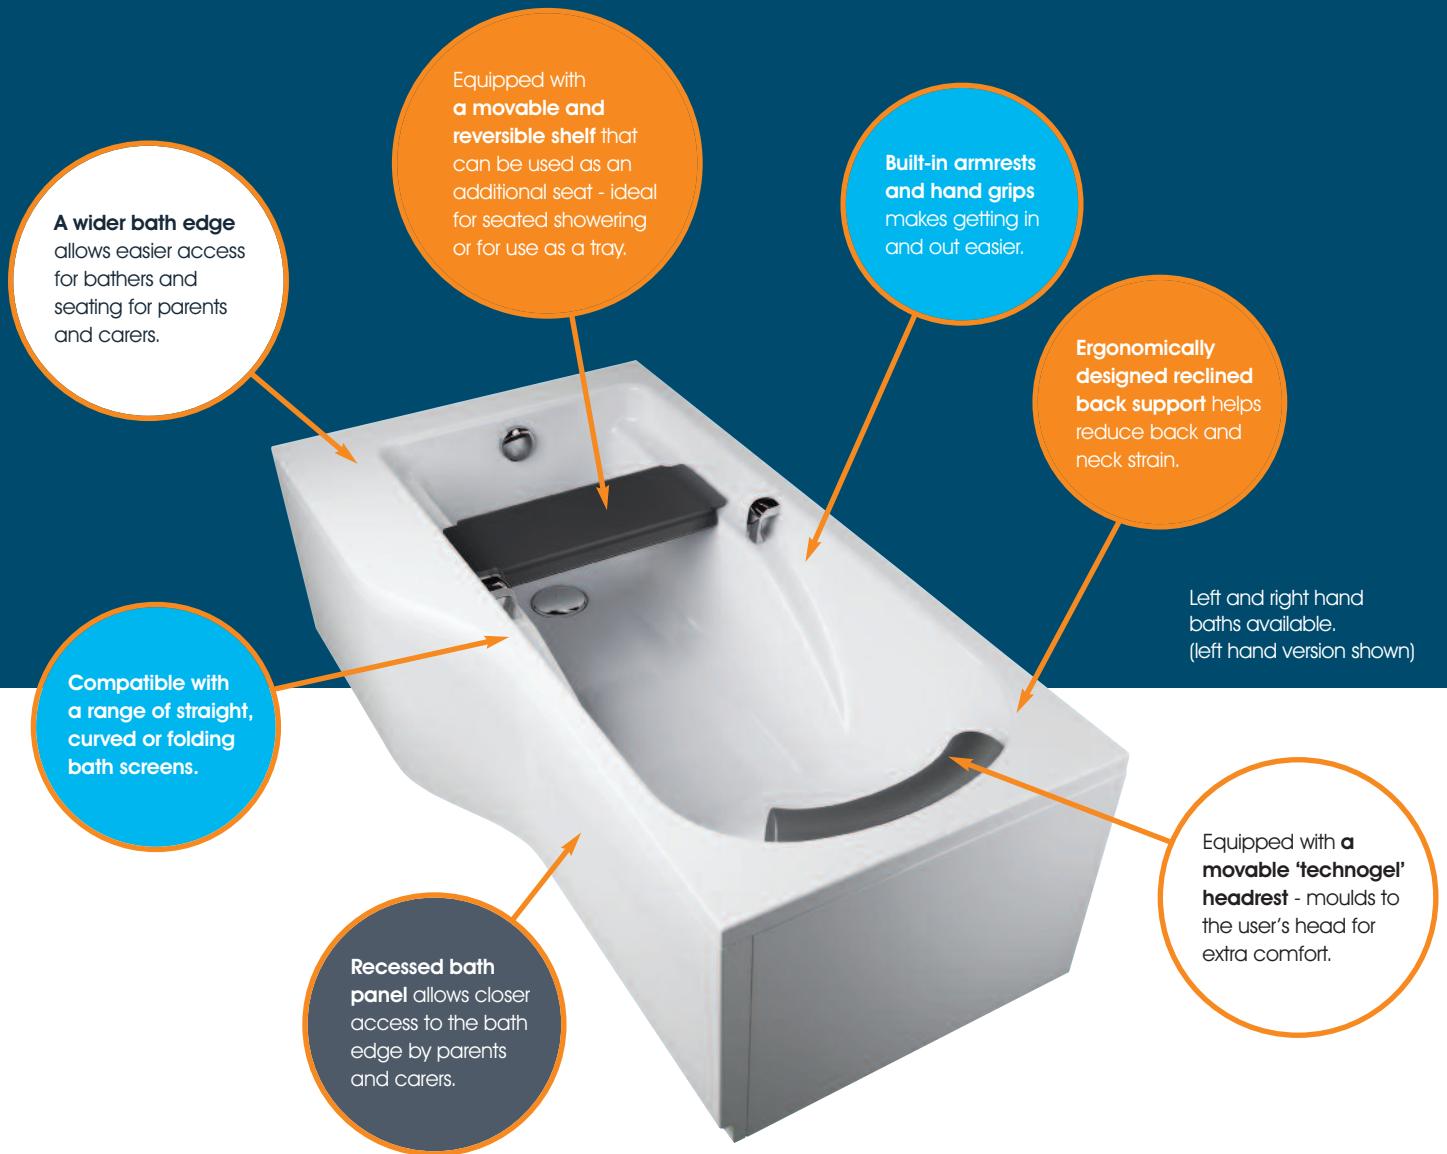

Family bath

Rectangular bath

all™

you need for comfortable bathing

Perfect for all the family...

All provides the perfect bathroom solution for the increasing trend of multi-generation households. It takes functionality to a whole new level, with cleverly integrated features that make baths and washbasins easily and comfortably accessible to all, whatever their size, age or mobility. All in a smart contemporary style to suit any bathroom setting.

1700 x 900mm All family bath
(right hand version shown)

1700 x 750mm All rectangular bath
(including accessories - available separately)

'The All family bath'

Bathing has never been as convenient and comfortable, easy and enjoyable - for all the family. The smart looks of the All bath incorporate lots of clever features to enhance the bathing experience and to make it safe and simple for everyone.

A broad seating platform makes getting in and out of the All family bath so much easier - and there are firm hand grips and elbow supports too, for extra leverage. A reclined support to reduce back and neck strain and an optional movable rest that moulds to your head. There's a recessed foot well at the bottom of the front panel which allows you to get close to the bath edge - perfect when bathing the children.

Scan here to view the All family bath video

Integrated finger groves on the underside are easy to grasp.

Flat design to give extra support when used as an arm rest.

Built in varying water levels, which enable washbasins to be filled half way.