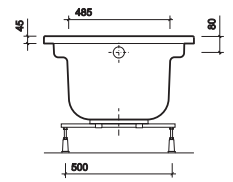

All Rectangular Bath and Panels

Acrylic

PART NUMBER	DESCRIPTION
TA8520WH	1700 x 750mm no tap hole, chrome grips, including waste cover
TA8522WH	1700 x 750mm 2 tap hole, chrome grips, including waste cover
TA8500WH	1700 x 750mm, no tap hole, no grips, including waste cover
TA7121WH	1700mm front panel
TA7122WH	750mm end panel

Bath accessories to be ordered separately - see below

Bath Accessories

PART NUMBER	DESCRIPTION
TA6800GY	Bath headrest

TA7886GY	Bath seat 750mm