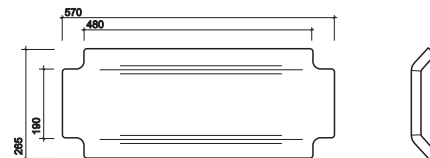

Bath accessories to be ordered separately - see below

Bath Accessories

PART NUMBER	DESCRIPTION
TA6800GY	Bath headrest

TA7886GY	Bath seat 750mm
----------	-----------------

Complementary products

Avalon Rimfree® Back-to-Wall WC Suite - 700mm Projection