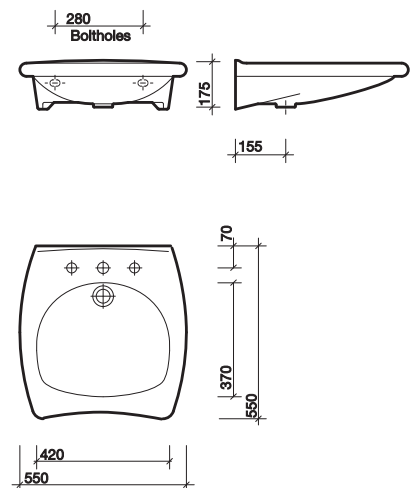

e500 Round Rimfree® WC Suite

PART NUMBER	DESCRIPTION	Rimfree	flushwise
E51148WH	Rimfree® close coupled toilet pan, horizontal outlet		
E52496WH	Close coupled fitted cistern, push button, 4/2.6 litre flush		
E57851WH	Seat and cover, soft closing mechanism		
E57861WH	Seat and cover, top fix standard hinge		

*From 2015 these cisterns will be Flushwise® 4/2.6 litre.

Complementary products

e500 Square Rimfree® WC Suite

PART NUMBER	DESCRIPTION	Rimfree®	flush wise
E51148WH	Rimfree® close coupled toilet pan, horizontal outlet		
E52396WH	Close coupled fitted cistern, push button, 4/2.6 litre flush		
E57951WH	Seat and cover, soft closing mechanism		
E57961WH	Seat and cover, top fix standard hinge		

e100 Less Able Washbasins 550 & 650mm

PART NUMBER	DESCRIPTION
E14211WH**	Less able washbasin 550 x 550mm, 1 tap hole
E14311WH**	Less able washbasin 650 x 550mm, 1 tap hole
MD4910WH	Full pedestal
E54970WH	Semi pedestal
SR1018XX	Wall bolts (pair) standard
Optional Upgrade	
**T11962XX	Total Install® bracket (large 280mm centres)

Avalon 550mm Washbasin

PART NUMBER	DESCRIPTION
AA4251WH	Washbasin 550 x 550mm, 1 tap hole
SR1018XX	Wall bolts (pair) standard

Note all wall bolts listed are masonry (for use on solid walls).

Avalon 600mm Washbasin