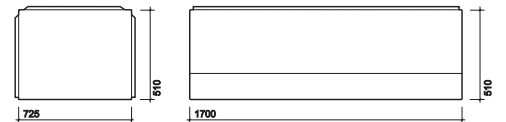

All Rectangular Bath and Panels

Acrylic

PART NUMBER	DESCRIPTION
TA8520WH	1700 x 750mm no tap hole, chrome grips, including waste cover
TA8522WH	1700 x 750mm 2 tap hole, chrome grips, including waste cover
TA8500WH	1700 x 750mm, no tap hole, no grips, including waste cover
TA7121WH	1700mm front panel
TA7122WH	750mm end panel

Bath accessories to be ordered separately - see below

Bath Accessories

PART NUMBER	DESCRIPTION
TA6800GY	Bath headrest

TA7886GY	Bath seat 750mm