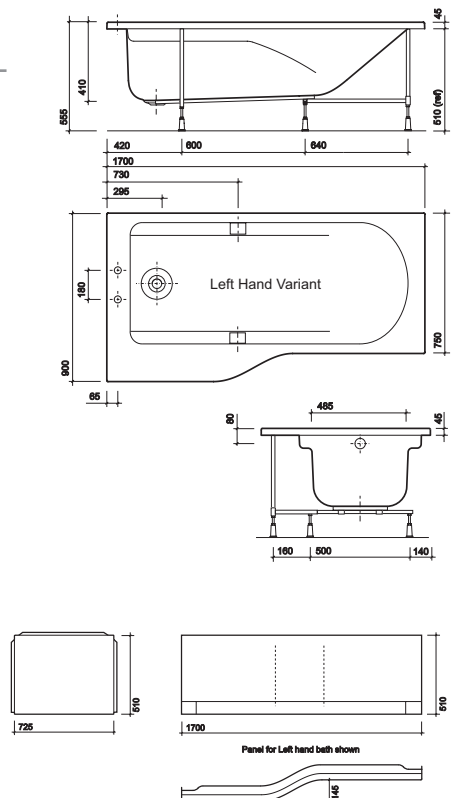

Note all wall bolts listed are masonry (for use on solid walls).

750mm Washbasin and Furniture Unit

PART NUMBER	DESCRIPTION
TA4411WH	750mm washbasin, 1 tap hole
TA0003WH	650mm furniture unit
SR1018XX	Wall bolts (pair) standard
To be ordered as an optional extra	
TA0004WH	650mm furniture unit cut out undershelves

All Bathroom Seat

PART NUMBER	DESCRIPTION
TA0901WH	Bathroom seat 470 x 495 x 404mm

Left hand shown

All Family Bath and Panels Acrylic

PART NUMBER	DESCRIPTION
TA8720WH	1700 x 900mm, no tap hole, chrome grips, left hand*
TA8722WH	1700 x 900mm, 2 tap hole, chrome grips, left hand*
TA8920WH	1700 x 900mm, no tap hole, chrome grips, right hand*
TA8922WH	1700 x 900mm, 2 tap hole, chrome grips, right hand*
TA7171WH	1700mm front panel, left hand
TA7191WH	1700mm front panel, right hand
TA7122WH	750mm end panel

*Comes complete with headrest, seat and waste cover

Note all wall bolts listed are masonry (for use on solid walls).

All Rectangular Bath and Panels

Acrylic

PART NUMBER	DESCRIPTION
TA8520WH	1700 x 750mm no tap hole, chrome grips, including waste cover
TA8522WH	1700 x 750mm 2 tap hole, chrome grips, including waste cover
TA8500WH	1700 x 750mm, no tap hole, no grips, including waste cover
TA7121WH	1700mm front panel
TA7122WH	750mm end panel