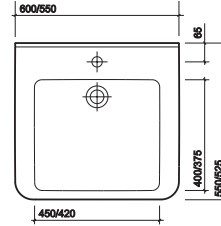

Avalon 600mm washbasin and semi-pedestal

e500 Rimfree® toilet, with round cistern and seat, comfort height

Washbasins - 550 & 600mm

PART NUMBER	DESCRIPTION
TA4211WH	550mm washbasin, 1 tap hole
TA4311WH	600mm washbasin, 1 tap hole
TA4960WH	Semi pedestal
SR1018XX	Wall bolts (pair) standard