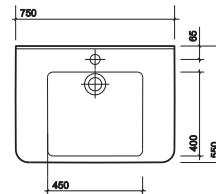

600mm Washbasin and Furniture Unit

PART NUMBER	DESCRIPTION
TA4311WH	600mm washbasin, 1 tap hole
TA0001WH	600mm furniture unit
SR1018XX	Wall bolts (pair) standard