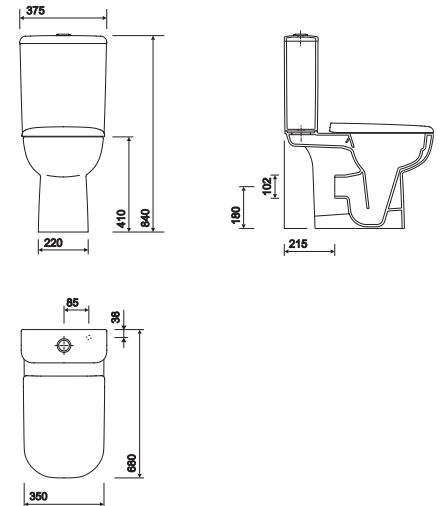

e100 Round Raised Height WC Suite

PART NUMBER	DESCRIPTION
E11348WH	Close coupled toilet pan, horizontal outlet - raised height
E12590WH*	Close coupled fitted cistern, push button, 6/4 litre flush
E17815WH	Seat and cover, metal bottom fix hinge

e100 Square Raised Height WC Suite

PART NUMBER	DESCRIPTION
E11348WH	Close coupled toilet pan, horizontal outlet - raised height
E12490WH*	Close coupled fitted cistern, push button, 6/4 litre flush
E17815WH	Seat and cover, metal bottom fix hinge

e500 Round Rimfree® WC Suite

PART NUMBER	DESCRIPTION	Rimfree	flushwise
E51148WH	Rimfree® close coupled toilet pan, horizontal outlet		
E52496WH	Close coupled fitted cistern, push button, 4/2.6 litre flush		
E57851WH	Seat and cover, soft closing mechanism		
E57861WH	Seat and cover, top fix standard hinge		

*From 2015 these cisterns will be Flushwise® 4/2.6 litre.

Complementary products

e500 Square Rimfree® WC Suite

PART NUMBER	DESCRIPTION	Rimfree®	flush wise
E51148WH	Rimfree® close coupled toilet pan, horizontal outlet		
E52396WH	Close coupled fitted cistern, push button, 4/2.6 litre flush		
E57951WH	Seat and cover, soft closing mechanism		
E57961WH	Seat and cover, top fix standard hinge		