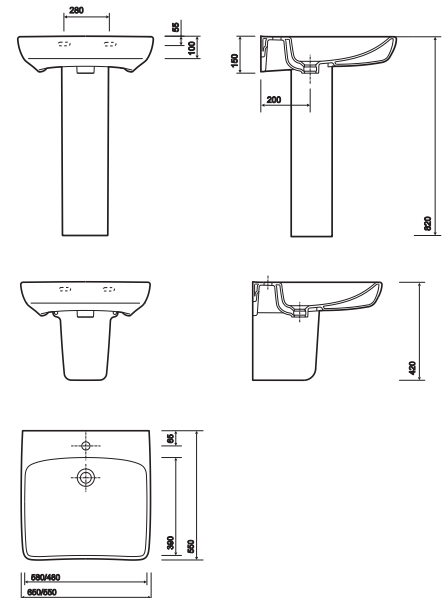

e100 Square Raised Height WC Suite

PART NUMBER	DESCRIPTION
E11348WH	Close coupled toilet pan, horizontal outlet - raised height
E12490WH*	Close coupled fitted cistern, push button, 6/4 litre flush
E17815WH	Seat and cover, metal bottom fix hinge

e500 Round Rimfree® WC Suite

PART NUMBER	DESCRIPTION	Rimfree	flushwise
E51148WH	Rimfree® close coupled toilet pan, horizontal outlet		
E52496WH	Close coupled fitted cistern, push button, 4/2.6 litre flush		
E57851WH	Seat and cover, soft closing mechanism		
E57861WH	Seat and cover, top fix standard hinge		

*From 2015 these cisterns will be Flushwise® 4/2.6 litre.

Complementary products

e500 Square Rimfree® WC Suite

PART NUMBER	DESCRIPTION	Rimfree®	flush wise
E51148WH	Rimfree® close coupled toilet pan, horizontal outlet		
E52396WH	Close coupled fitted cistern, push button, 4/2.6 litre flush		
E57951WH	Seat and cover, soft closing mechanism		
E57961WH	Seat and cover, top fix standard hinge		

e100 Less Able Washbasins 550 & 650mm

PART NUMBER	DESCRIPTION
E14211WH**	Less able washbasin 550 x 550mm, 1 tap hole
E14311WH**	Less able washbasin 650 x 550mm, 1 tap hole
MD4910WH	Full pedestal
E54970WH	Semi pedestal
SR1018XX	Wall bolts (pair) standard
Optional Upgrade	
**T11962XX	Total Install® bracket (large 280mm centres)