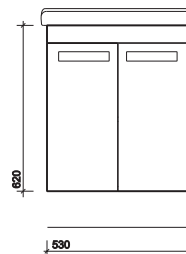

Note all wall bolts listed are masonry (for use on solid walls).