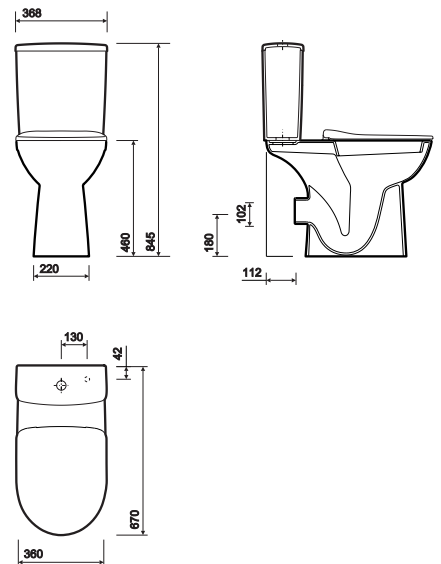

e500 Round Rimfree® WC Suite

PART NUMBER	DESCRIPTION	Rimfree	flushwise
E51148WH	Rimfree® close coupled toilet pan, horizontal outlet		
E52496WH	Close coupled fitted cistern, push button, 4/2.6 litre flush		
E57851WH	Seat and cover, soft closing mechanism		
E57861WH	Seat and cover, top fix standard hinge