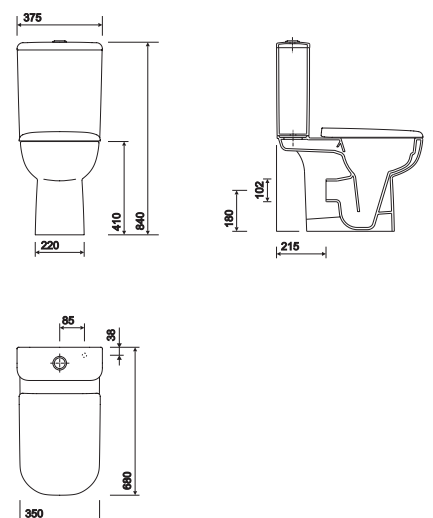

*From 2015 these cisterns will be Flushwise® 4/2.6 litre.