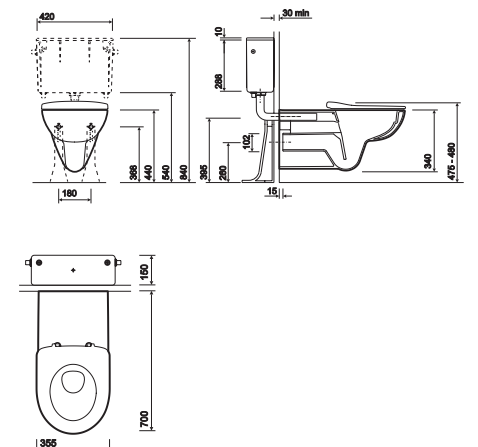

PART NUMBER	DESCRIPTION	Rimfree
AV1498WH	Avalon back-to-wall Rimfree® toilet pan 700mm projection, horizontal outlet	
CX9664XX	Concealed cistern, 6/4 litre flush	
CF9301CP	Flushsense™ touch free dual flush sensor	
AV7865WH*	Seat & cover, top fix stainless steel hinges	
AV7861WH*	Seat ring, top fix stainless steel hinges	

*Note these seats are also available in Blue (BE) and Grey (GY)

3D WC Suite

PART NUMBER	DESCRIPTION
3D1468WH	Close coupled toilet pan, horizontal outlet
3D2396WH	Close coupled fitted cistern, push button, 6/4 litre flush
3D7851WH	Seat and cover, soft closing mechanism
3D7815WH	Seat and cover, stainless steel hinges

Toilet 30mm higher than standard for extra comfort

e100 Rimfree® Wall Hung WC Suite - 700mm Projection

PART NUMBER	DESCRIPTION	Rimfree	flush wise
E11906WH	Rimfree® wall hung toilet pan 700mm projection, horizontal outlet		
CX9642XX	Concealed cistern, 4/2.6 litre flush		
CF9301CP	Flushsense™ touch free dual flush sensor		
E17885WH	Seat ring, metal top fix bar hinge		
SR8138XX	Wall hung fixing kit		

e100 Round Raised Height WC Suite

PART NUMBER	DESCRIPTION
E11348WH	Close coupled toilet pan, horizontal outlet - raised height
E12590WH*	Close coupled fitted cistern, push button, 6/4 litre flush
E17815WH	Seat and cover, metal bottom fix hinge