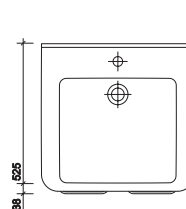

Note all wall bolts listed are masonry (for use on solid walls).