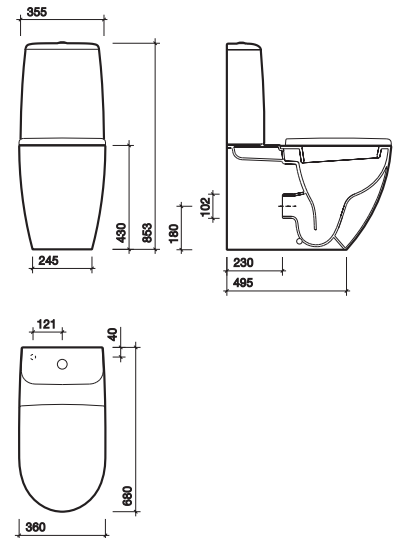

All Bathroom Seat

PART NUMBER	DESCRIPTION
TA0901WH	Bathroom seat 470 x 495 x 404mm

Left hand shown

All Family Bath and Panels Acrylic

PART NUMBER	DESCRIPTION
TA8720WH	1700 x 900mm, no tap hole, chrome grips, left hand*
TA8722WH	1700 x 900mm, 2 tap hole, chrome grips, left hand*
TA8920WH	1700 x 900mm, no tap hole, chrome grips, right hand*
TA8922WH	1700 x 900mm, 2 tap hole, chrome grips, right hand*
TA7171WH	1700mm front panel, left hand
TA7191WH	1700mm front panel, right hand
TA7122WH	750mm end panel

PART NUMBER	DESCRIPTION	Rimfree
AV1498WH	Avalon back-to-wall Rimfree® toilet pan 700mm projection, horizontal outlet	
CX9664XX	Concealed cistern, 6/4 litre flush	
CF9301CP	Flushsense™ touch free dual flush sensor	
AV7865WH*	Seat & cover, top fix stainless steel hinges	
AV7861WH*	Seat ring, top fix stainless steel hinges	

*Note these seats are also available in Blue (BE) and Grey (GY)

3D WC Suite

PART NUMBER	DESCRIPTION
3D1468WH	Close coupled toilet pan, horizontal outlet
3D2396WH	Close coupled fitted cistern, push button, 6/4 litre flush
3D7851WH	Seat and cover, soft closing mechanism
3D7815WH	Seat and cover, stainless steel hinges

Toilet 30mm higher than standard for extra comfort

e100 Rimfree® Wall Hung WC Suite - 700mm Projection

PART NUMBER	DESCRIPTION	Rimfree	flush wise
E11906WH	Rimfree® wall hung toilet pan 700mm projection, horizontal outlet		
CX9642XX	Concealed cistern, 4/2.6 litre flush		
CF9301CP	Flushsense™ touch free dual flush sensor		
E17885WH	Seat ring, metal top fix bar hinge		
SR8138XX	Wall hung fixing kit		