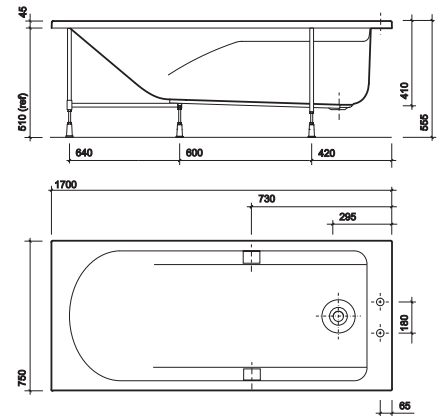

All Rectangular Bath and Panels

Acrylic

PART NUMBER	DESCRIPTION
TA8520WH	1700 x 750mm no tap hole, chrome grips, including waste cover
TA8522WH	1700 x 750mm 2 tap hole, chrome grips, including waste cover
TA8500WH	1700 x 750mm, no tap hole, no grips, including waste cover
TA7121WH	1700mm front panel
TA7122WH	750mm end panel

Bath accessories to be ordered separately - see below