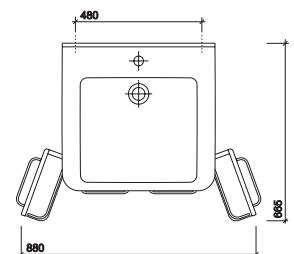

Note all wall bolts listed are masonry (for use on solid walls).