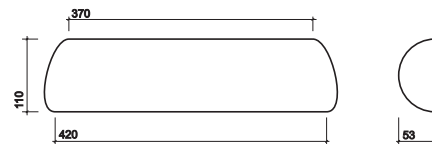

Bath Accessories

PART NUMBER	DESCRIPTION
TA6800GY	Bath headrest