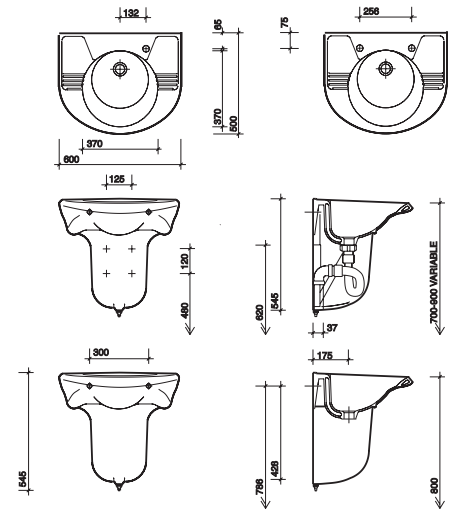

*From 2015 these cisterns will be Flushwise® 4/2.6 litre.

Complementary products

e500 Square Rimfree® WC Suite

PART NUMBER	DESCRIPTION	Rimfree®	flush wise
E51148WH	Rimfree® close coupled toilet pan, horizontal outlet		
E52396WH	Close coupled fitted cistern, push button, 4/2.6 litre flush		
E57951WH	Seat and cover, soft closing mechanism		
E57961WH	Seat and cover, top fix standard hinge		

e100 Less Able Washbasins 550 & 650mm

PART NUMBER	DESCRIPTION
E14211WH**	Less able washbasin 550 x 550mm, 1 tap hole
E14311WH**	Less able washbasin 650 x 550mm, 1 tap hole
MD4910WH	Full pedestal
E54970WH	Semi pedestal
SR1018XX	Wall bolts (pair) standard
Optional Upgrade	
**T11962XX	Total Install® bracket (large 280mm centres)

Avalon 550mm Washbasin

PART NUMBER	DESCRIPTION
AA4251WH	Washbasin 550 x 550mm, 1 tap hole
SR1018XX	Wall bolts (pair) standard

Note all wall bolts listed are masonry (for use on solid walls).

Avalon 600mm Washbasin

PART NUMBER	DESCRIPTION
AV4321WH	Washbasin 600 x 500mm, 1 tap hole
AV4322WH	Washbasin 600 x 500mm, 2 tap hole
AV4909WH	Semi pedestal
AV6816XX	Adjustable wall bracket including sealing strip
SR1018XX	Wall bolts (pair)