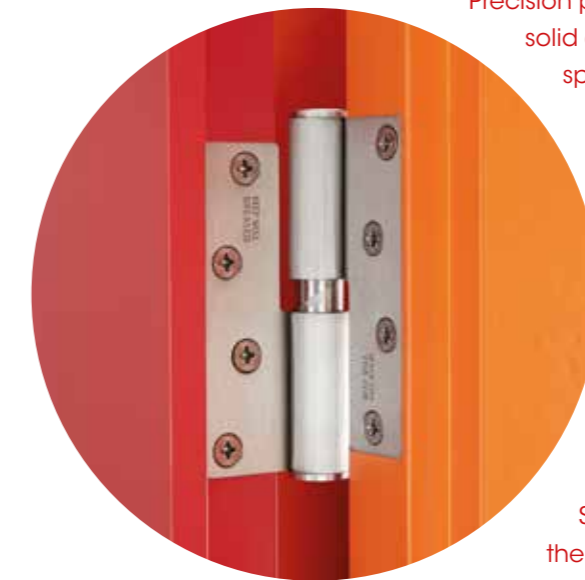

no evil.

One of Sylan's unique advantages is something, and we almost regret to have to say it, that you won't even see.

Invisible fixings with secure and seamless joints.

Precision pivot hinges provide the heavy door with solid anchor points with a hidden adjustable spring and damper capsule ensuring closure both unrushed and hushed, the flush line and headrail cosying up to within 10mm of the ceiling for complete privacy.

While the rise and fall stainless steel hinges perform their own disappearing act. Tested to at least 100,000 cycles prior to approval, they support over 125kg without the merest squeak of complaint.

So although you might not actually notice the benefits, you're certainly going to appreciate them.