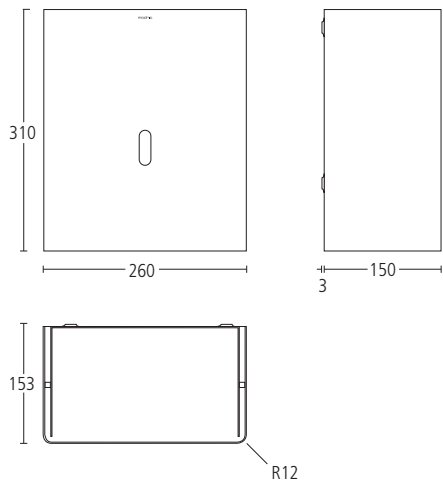

SS2465
MODRIC SURFACE MOUNTED
WASTE BIN

- Grade 316 satin stainless steel
- 12.5 litre bin capacity
- Consistent radius aesthetic with shadow gap detail
- Concealed fixing

SS2466
MODRIC SURFACE MOUNTED
WASTE BIN