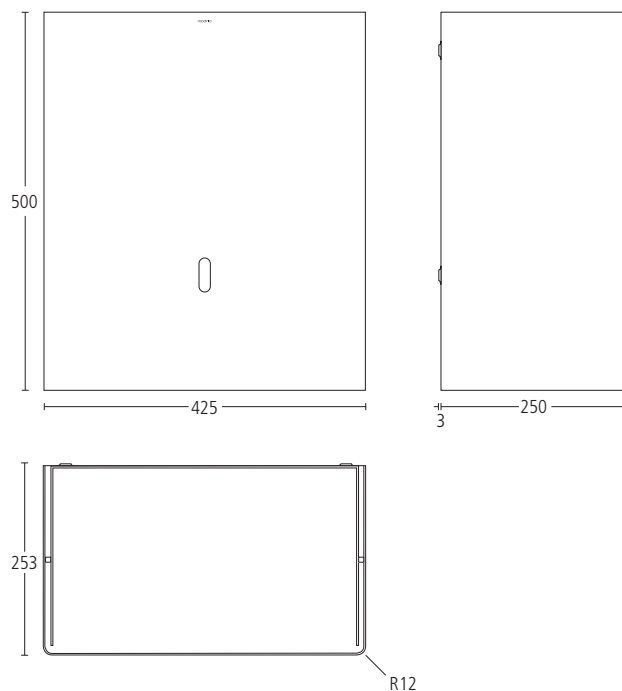

SS2467
MODRIC SURFACE MOUNTED
WASTE BIN

- Grade 316 satin stainless steel
- 50 litre bin capacity
- Consistent radius aesthetic with shadow gap detail
- Concealed fixing