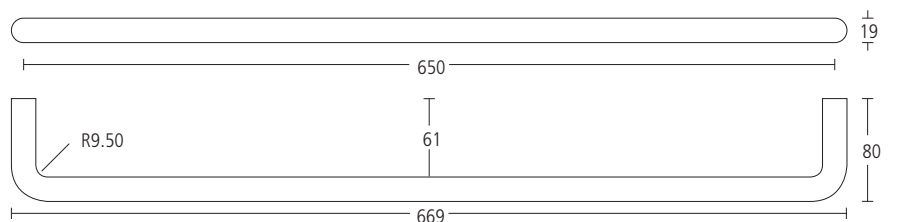

SS2458
MODRIC TOWEL RAIL
19MMØ, 650MM CENTRES

- Solid grade 316 satin stainless steel
- Hand finished
- Concealed fixing