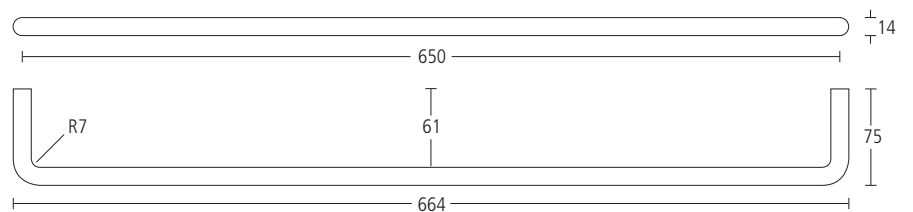

SS2455
MODRIC TOWEL RAIL
14MMØ, 650MM CENTRES

- Solid grade 316 satin stainless steel
- Hand finished
- Concealed fixing