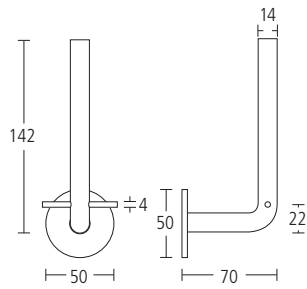

SS2442 MODRIC SPARE TOILET ROLL HOLDER

- Grade 316 satin stainless steel
- Hand finished
- Concealed fixing