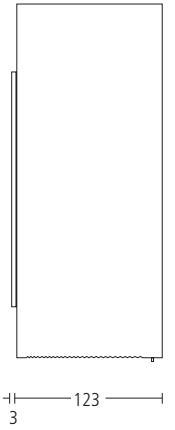

SS2442 MODRIC SPARE TOILET ROLL HOLDER

- Grade 316 satin stainless steel
- Hand finished
- Concealed fixing

SS2443

MODRIC MAXI TOILET ROLL HOLDER

- Grade 316 satin stainless steel
- Hand finished
- Concealed fixing