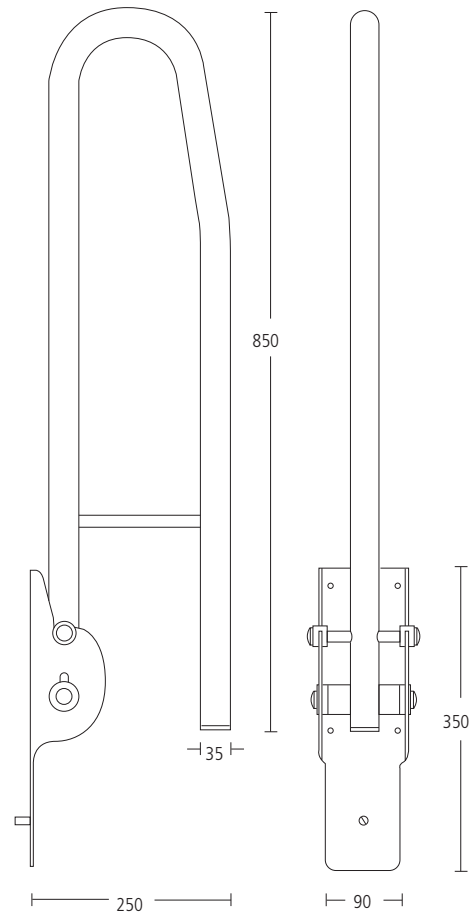

SS2456
MODRIC TOWEL RAIL
19MMØ, 300MM CENTRES

- Solid grade 316 satin stainless steel
- Hand finished
- Concealed fixing

SS2457
MODRIC TOWEL RAIL
19MMØ, 450MM CENTRES

- Solid grade 316 satin stainless steel
- Hand finished
- Concealed fixing

SS2458
MODRIC TOWEL RAIL
19MMØ, 650MM CENTRES

- Solid grade 316 satin stainless steel
- Hand finished
- Concealed fixing

SS16000N MODRIC LIFT-UP GRAB RAIL

- Grade 316 satin stainless steel
- Hand finished
- In accordance with the recommendations of BS 8300 and Approved Document M