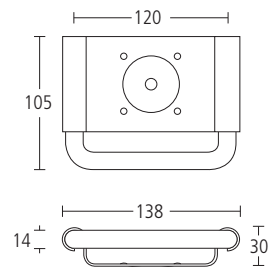

SS2450 MODRIC SOAP DISPENSER

- Grade 316 satin stainless steel
- 500ml capacity
- Hand finished
- Concealed fixing

SS2451

MODRIC SOAP TRAY

- Grade 316 satin stainless steel
- Captive satin stainless steel soap tray
- Hand finished
- Concealed fixing

SS2452

MODRIC SHAMPOO TRAY

- Grade 316 satin stainless steel
- Captive satin stainless steel shampoo tray
- Hand finished
- Concealed fixing

SS2453
MODRIC TOWEL RAIL
14MMØ, 300MM CENTRES

- Solid grade 316 satin stainless steel
- Hand finished
- Concealed fixing