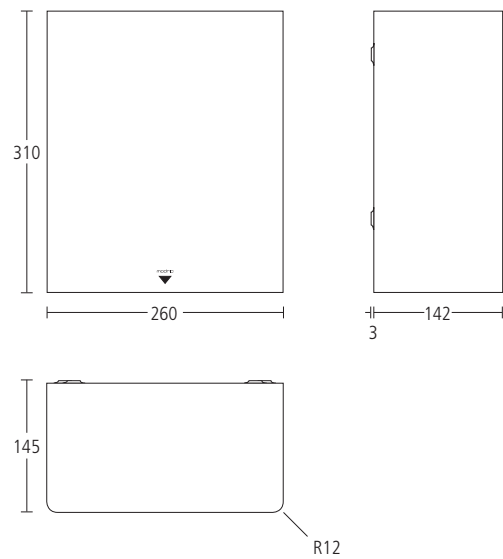

SS2461 MODRIC SURFACE MOUNTED HIGH SPEED HAND DRYER

- Grade 316 satin stainless steel
- Sensor activated hand dryer
- 75dB noise level at 1 metre
- Low energy usage saves up to 75% energy costs compared to conventional dryers
- Consistent radius aesthetic with shadow gap detail
- Concealed fixing
- BEAB approved
- CE marked