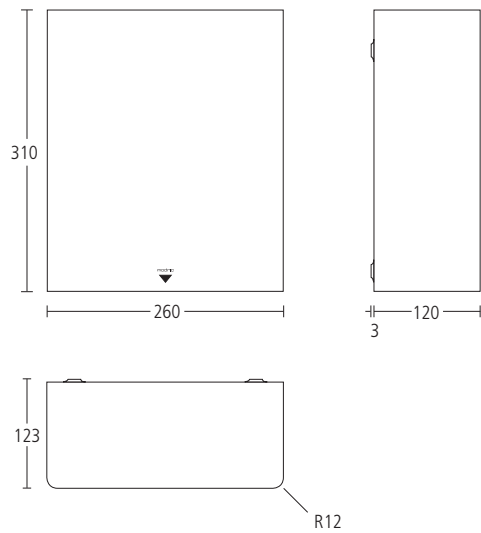

SS2460 MODRIC SURFACE MOUNTED HAND DRYER

- Grade 316 satin stainless steel
- Sensor activated hand dryer
- 60dB noise level at 1 metre.
  Quiet operation suitable for noise sensitive applications
- Consistent radius aesthetic with shadow gap detail
- Concealed fixing
- BEAB approved
- CE marked