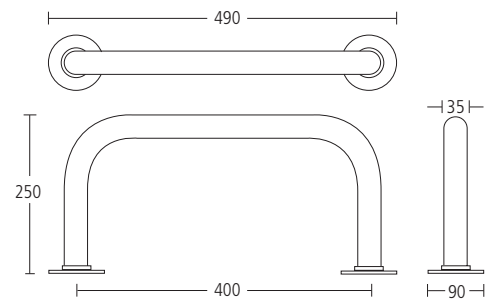

SS16002N
MODRIC BACKREST RAIL
400MM CENTRES

- Grade 316 satin stainless steel
- Concealed fixings
- Hand finished
- In accordance with the recommendations of BS 8300 and Approved Document M

XX16002PN
MODRIC BACKREST PAD
FOR USE WITH 16002N

- White padded/cushioned plastic
- Concealed fixing