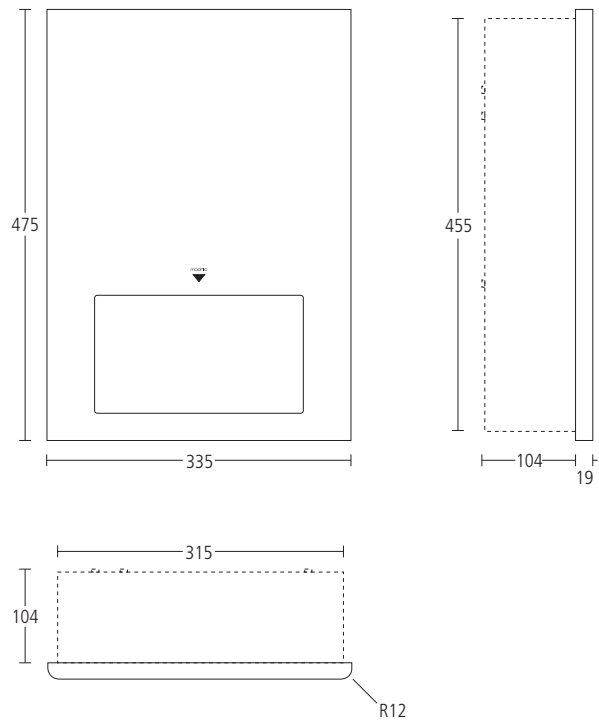

SS2480

MODRIC RECESSED PAPER TOWEL DISPENSER AND BIN

- Grade 316 satin stainless steel
- Paper towel dispenser suitable for Z fold paper towels
- 12.5 litre bin capacity
- Removable aluminium bin liner for ease of use
- Consistent radius aesthetic
- Concealed locking mechanism