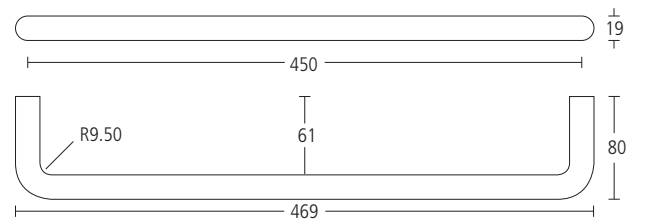

SS2457
MODRIC TOWEL RAIL
19MMØ, 450MM CENTRES

- Solid grade 316 satin stainless steel
- Hand finished
- Concealed fixing