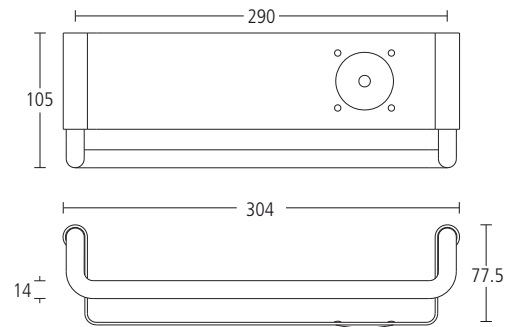

SS2452

MODRIC SHAMPOO TRAY

- Grade 316 satin stainless steel
- Captive satin stainless steel shampoo tray
- Hand finished
- Concealed fixing