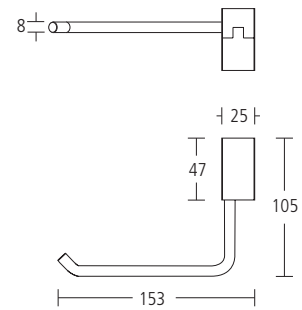

SS2456
MODRIC TOWEL RAIL
19MMØ, 300MM CENTRES

- Solid grade 316 satin stainless steel
- Hand finished
- Concealed fixing

SS2457
MODRIC TOWEL RAIL
19MMØ, 450MM CENTRES

- Solid grade 316 satin stainless steel
- Hand finished
- Concealed fixing

SS2458
MODRIC TOWEL RAIL
19MMØ, 650MM CENTRES

- Solid grade 316 satin stainless steel
- Hand finished
- Concealed fixing

SS16000N MODRIC LIFT-UP GRAB RAIL

- Grade 316 satin stainless steel
- Hand finished
- In accordance with the recommendations of BS 8300 and Approved Document M