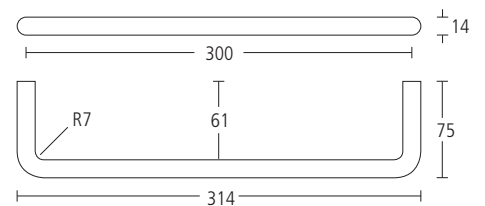

SS2452

MODRIC SHAMPOO TRAY

- Grade 316 satin stainless steel
- Captive satin stainless steel shampoo tray
- Hand finished
- Concealed fixing

SS2453
MODRIC TOWEL RAIL
14MMØ, 300MM CENTRES

- Solid grade 316 satin stainless steel
- Hand finished
- Concealed fixing