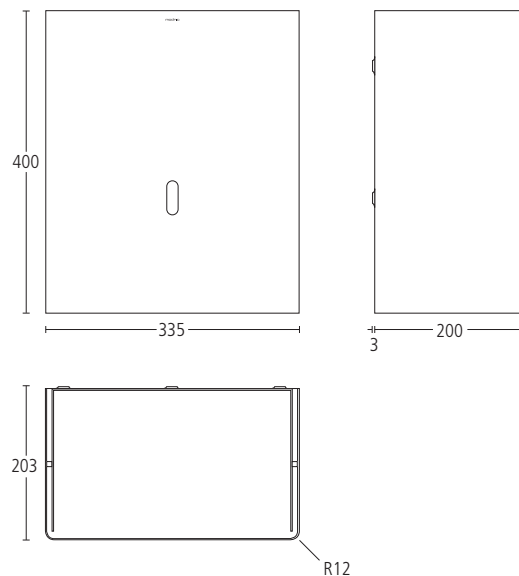

SS2466
MODRIC SURFACE MOUNTED
WASTE BIN

- Grade 316 satin stainless steel
- 25 litre bin capacity
- Consistent radius aesthetic with shadow gap detail
- Concealed fixing