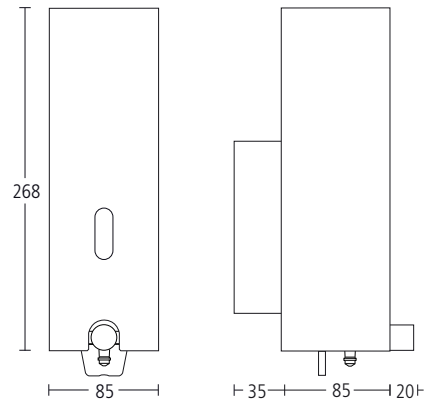

SS2450 MODRIC SOAP DISPENSER

- Grade 316 satin stainless steel
- 500ml capacity
- Hand finished
- Concealed fixing