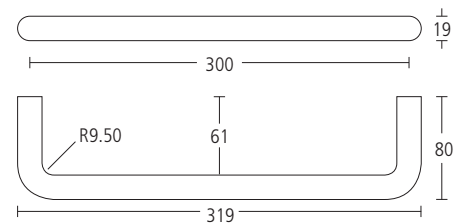

SS2456
MODRIC TOWEL RAIL
19MMØ, 300MM CENTRES

- Solid grade 316 satin stainless steel
- Hand finished
- Concealed fixing

SS2457
MODRIC TOWEL RAIL
19MMØ, 450MM CENTRES

- Solid grade 316 satin stainless steel
- Hand finished
- Concealed fixing

SS2458
MODRIC TOWEL RAIL
19MMØ, 650MM CENTRES

- Solid grade 316 satin stainless steel
- Hand finished
- Concealed fixing