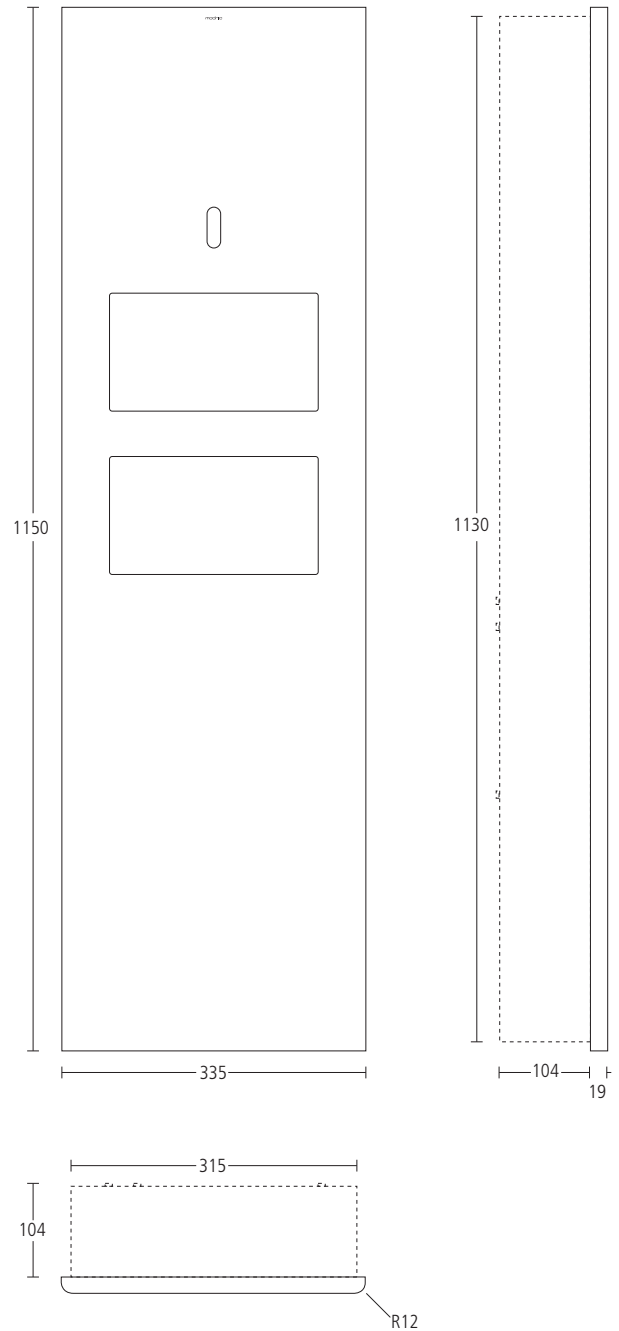

SS2480

MODRIC RECESSED PAPER TOWEL DISPENSER AND BIN

- Grade 316 satin stainless steel
- Paper towel dispenser suitable for Z fold paper towels
- 12.5 litre bin capacity
- Removable aluminium bin liner for ease of use
- Consistent radius aesthetic
- Concealed locking mechanism