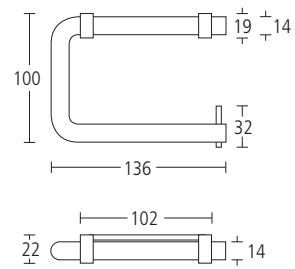

SS2440 MODRIC TOILET ROLL HOLDER

- Grade 316 satin stainless steel
- Hand finished
- Concealed fixing