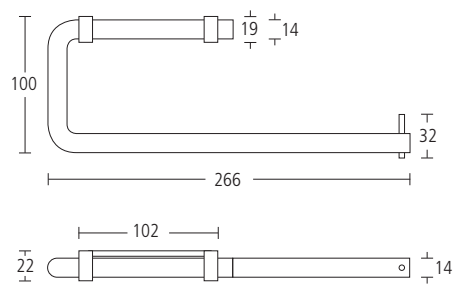

SS2441 MODRIC DOUBLE TOILET ROLL HOLDER

- Grade 316 satin stainless steel
- Hand finished
- Concealed fixing