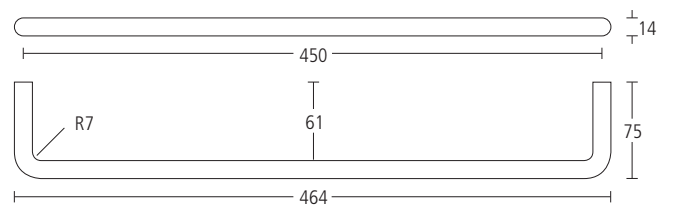

SS2454
MODRIC TOWEL RAIL
14MMØ, 450MM CENTRES

- Solid grade 316 satin stainless steel
- Hand finished
- Concealed fixing