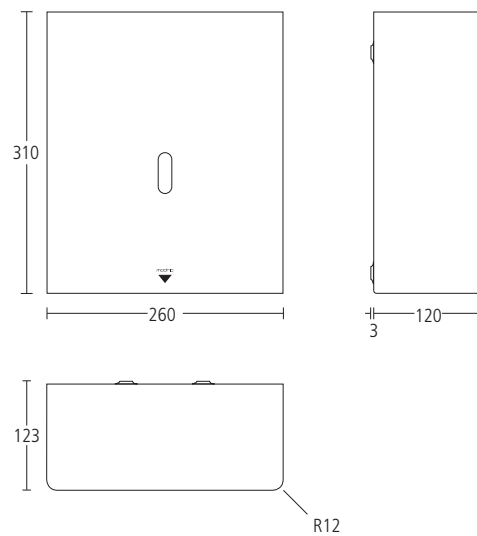

SS2465
MODRIC SURFACE MOUNTED
WASTE BIN

- Grade 316 satin stainless steel
- 12.5 litre bin capacity
- Consistent radius aesthetic with shadow gap detail
- Concealed fixing

SS2466
MODRIC SURFACE MOUNTED
WASTE BIN