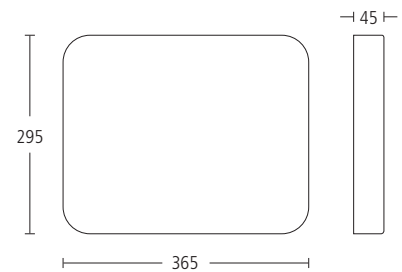

XX16002PN
MODRIC BACKREST PAD
FOR USE WITH 16002N

- White padded/cushioned plastic
- Concealed fixing