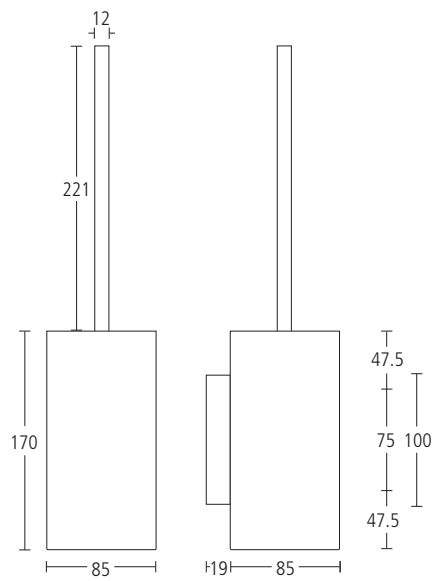

SS2445

MODRIC TOILET BRUSH HOLDER

- Grade 316 satin stainless steel
- Black toilet brush with grade 316 satin stainless steel lid and handle
- Complete with black plastic infill for easy cleaning
- Hand finished
- Concealed fixing