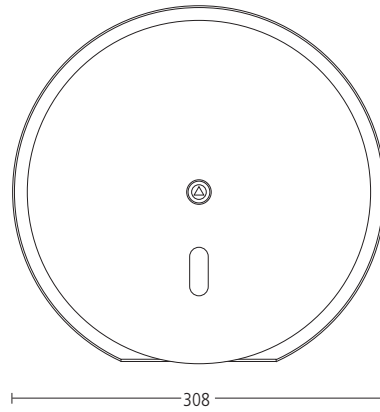

SS2442 MODRIC SPARE TOILET ROLL HOLDER

- Grade 316 satin stainless steel
- Hand finished
- Concealed fixing

SS2443

MODRIC MAXI TOILET ROLL HOLDER

- Grade 316 satin stainless steel
- Hand finished
- Concealed fixing