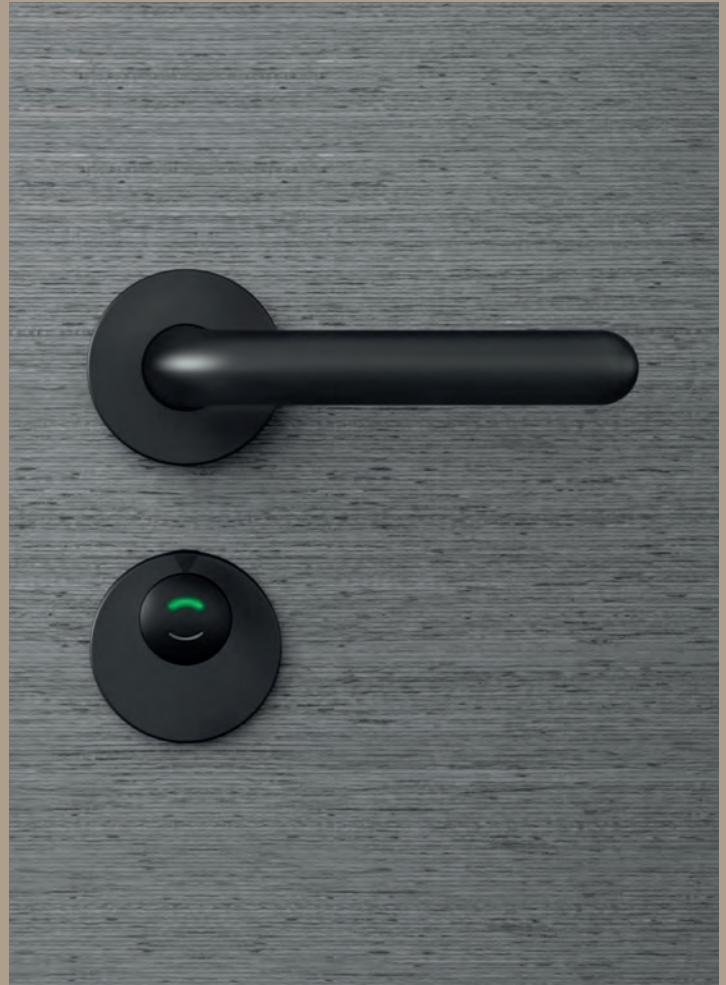

FSB electronic access control

Electronic access control from FSB provides all the functionality that you would expect from an access control system, integrated with FSB handle designs to ensure consistency in aesthetic throughout the building.