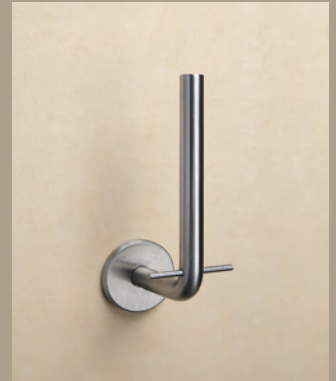

**2302**

Modric floor mounted door stop with concealed fixing.  
Finishes: BF • MP • PS • SS

**2304**

Modric floor mounted magnetic door holder with concealed fixings.  
Finishes: PS • SS

**2315**

Modric skirting buffer with concealed fixing.  
Finishes: BF • MP • PS • SS

## Bathroom accessories

**2440**  
Modric single toilet roll holder  
with concealed fixings.  
Finishes: PS • SS

**2441**  
Modric double toilet roll holder with  
concealed fixings.  
Finishes: PS • SS