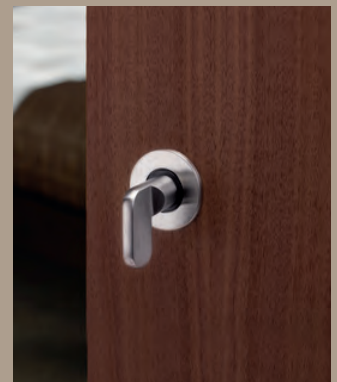

771Q2532

Sembla WC turn on 50x4mm round Quadaxial roses with concealed fixings.

Finishes: PS • SS