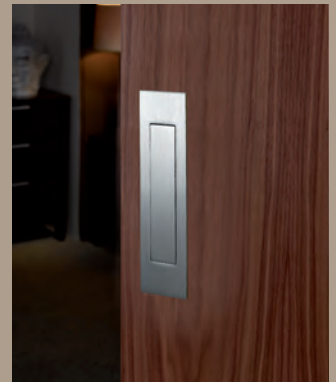

44251.1
FSB rectangular closed design rectangular sprung flush pull handle. Suitable for 38-60mm door thickness.
Finishes: AS • BR • ST