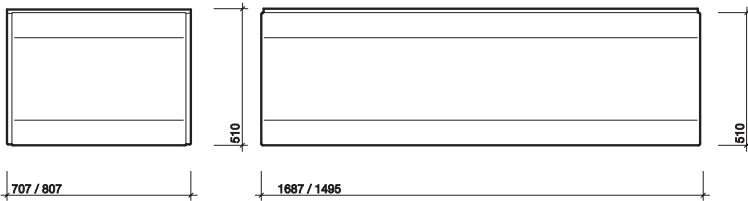

to specify/order:

Please use the product reference shown below.

galerie callisto

Front panel
(for baths up to 1700mm) **GN7121WH**

Front panel
(for baths up to 1500mm) **GN7125WH**

End panel (for baths up to 700mm wide) **GN7122WH**

End panel (for baths up to 800mm wide) **GN7422WH**

material

Moulded styrene 3.5mm thick.

colours

White WH.

fixings

Secured under bath rim using clips supplied and screwed to timber blocks (not provided).