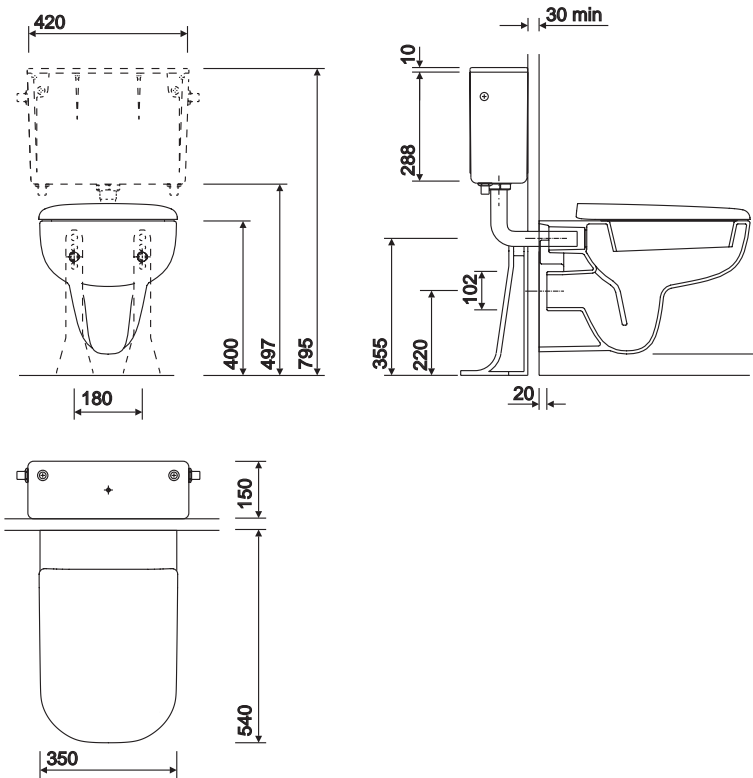

e500 wall hung

achieves an environmentally friendly 4/2.6 litre dual flush round or square seat options to match washbasin

E500 wall hung WC suite, horizontal outlet, with square shaped seat & cover

to specify/order: