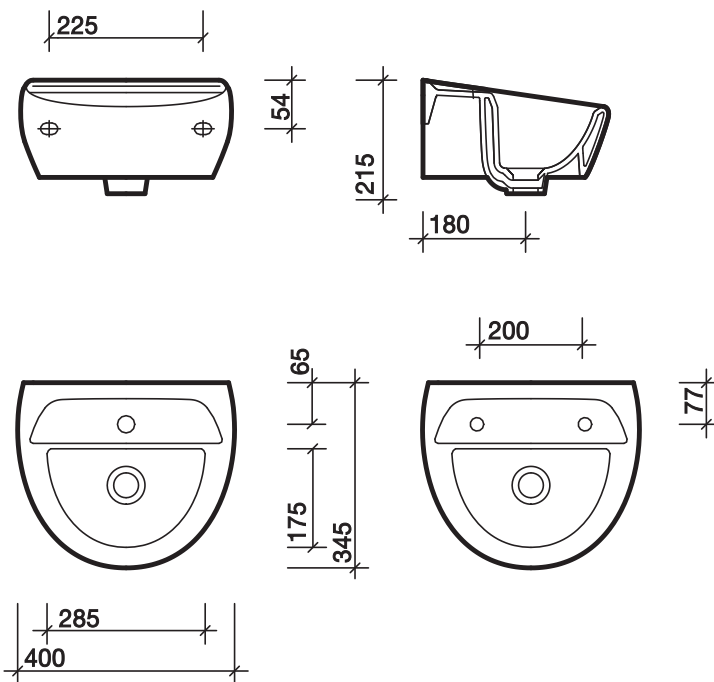

2 tap basin - 25mm holes.

1 tap basin - 32mm holes.

All measurements shown are in millimetres. Drawing sizes are not to scale.

Hotels

Healthcare

Education

Commercial

Twyford