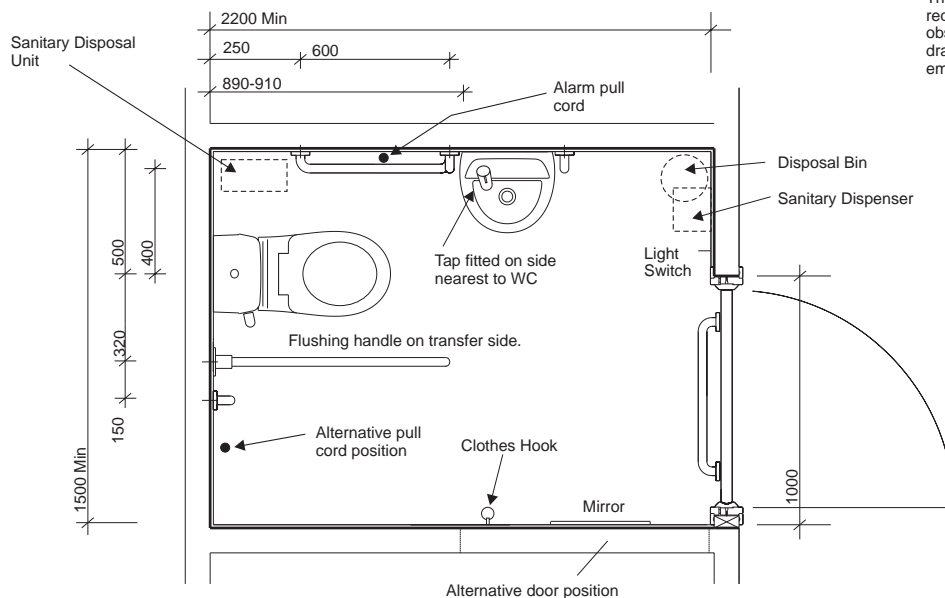

Standard Doc.M layout

The area shown is the minimum required. It must be clear of all obstructions (eg plumbing / drainage fittings and heat emitting devices).

Alarm pull cord with red bangles, one at 100, the other at 800 to 1000 above the floor