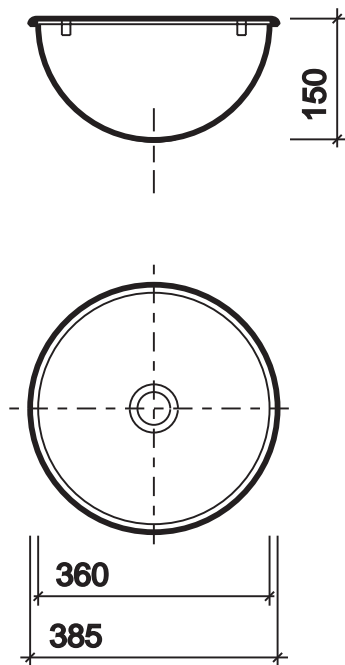

to specify/order:

Please use the product reference shown below.

inset wash bowl

360mm diameter, no tap holes, no overflow
high polish finish, including waste **PS8503SS**

taps & mixers

Refer to taps & mixers

material

Stainless steel type 304 to EN 1 4401 or SS2333,
AFNOR Z 6 CN 18-09, BS 304S31.

0.9mm steel thickness.

colour

Stainless steel. Polished inside and outside.

All measurements shown are in millimetres. Drawing sizes are not to scale.

Hotels

Healthcare

Education

Commercial

Twyford

411