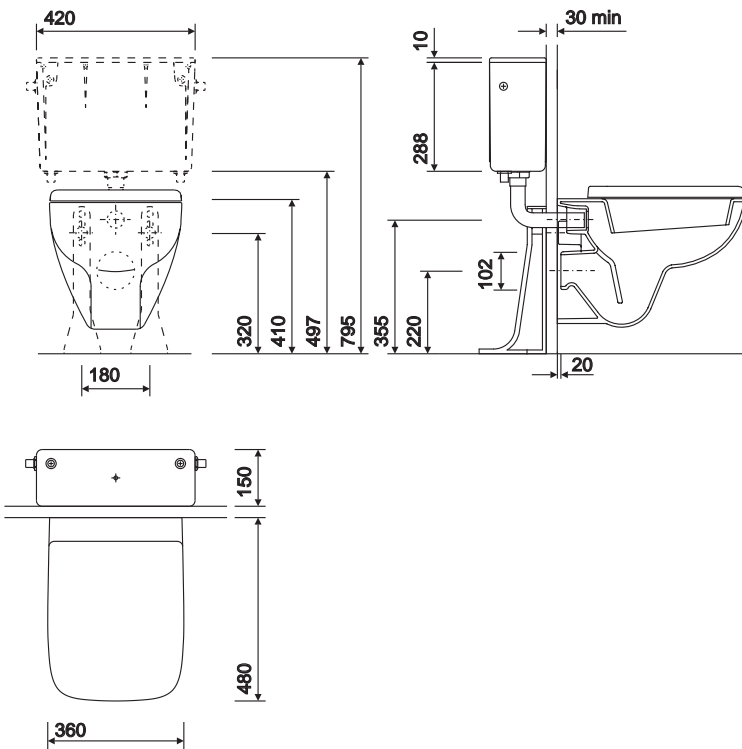

to specify/order:

Please use the product reference shown below.

wc pan

Compact, horizontal outlet

E21700WH

concealed cisterns

	Single Flush		Dual Flush	
	6	4	6/4	4/2.6
Push Button			✓	✓
Lever			✓	

Refer to Concealed Cisterns matrix.

seat and cover - square

Metal hinges:

Top fix

E17866WH

Soft closing mechanism

E17856WH

seat and cover - quick release

Metal hinges:

Soft closing mechanism, square

E17858WH

wc outlet connector

P trap outlet connector

WF1240WH

S or turned P trap connector

WF1241WH

fixings

Supporting bracket and fixing kit

SR8138XX

Supporting brackets screwed to floor for non load bearing walls, up to 100mm thick.

material

Vitreous china.

colours

White WH.

All measurements shown are in millimetres. Drawing sizes are not to scale.

Hotels

Education

Commercial

Residential

Twyford