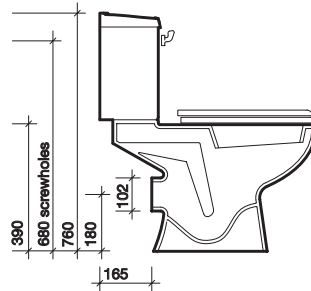

S or turned P trap connector **WF1241WH**

material

Vitreous china.

colour

White WH.

fixings

WC screwed to floor. cistern screwed to wall.

All measurements shown are in millimetres. Drawing sizes are not to scale.