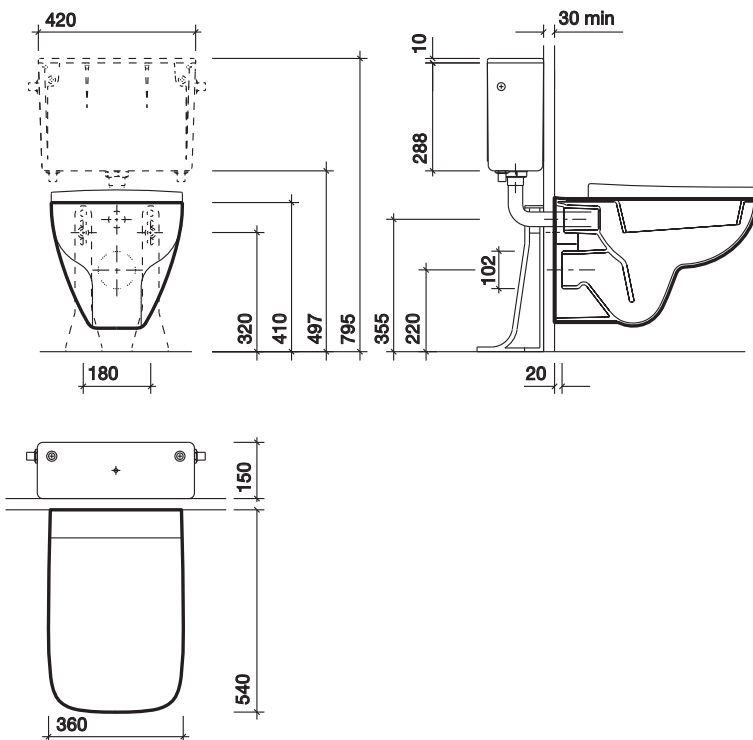

note

See **FF1101ST** for Fastfix wall frame.

All measurements shown are in millimetres. Drawing sizes are not to scale.

Hotels

Commercial

Residential

Twyford