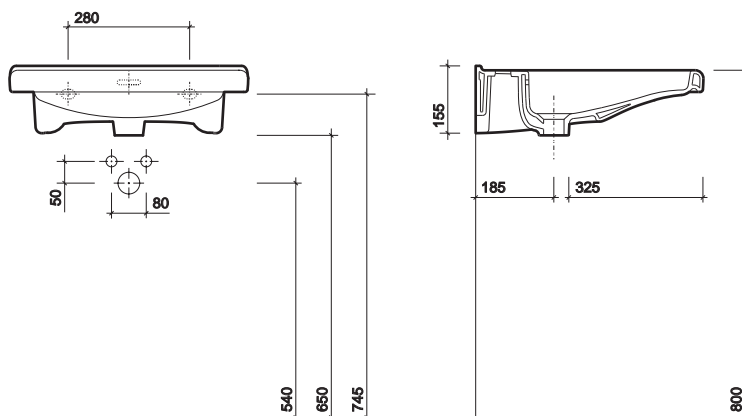

Less Able

Twyford

all 750

uniquely shallow modern design washbasin enabling full access for wheelchair users

All 750 x 550mm basin and semi-pedestal

All measurements shown are in millimetres. Drawing sizes are not to scale.