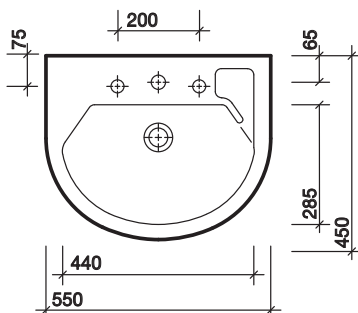

material

Vitreous china.

colour

White WH.

optional upgrade

Total Install[®] pack

TI1967XX

All measurements shown are in millimetres. drawing sizes are not to scale.