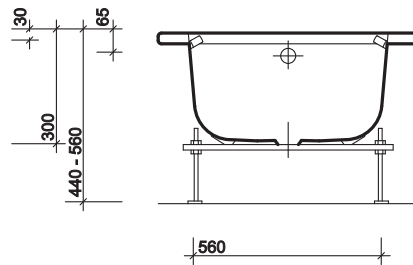

White WH.

fixings

Cradles with adjustable legs. Secured to wall
 with clips provided.

All measurements shown are in millimetres. Drawing sizes are not to scale.

Hotels

Commercial

Residential

bath/shower tray upstand kit