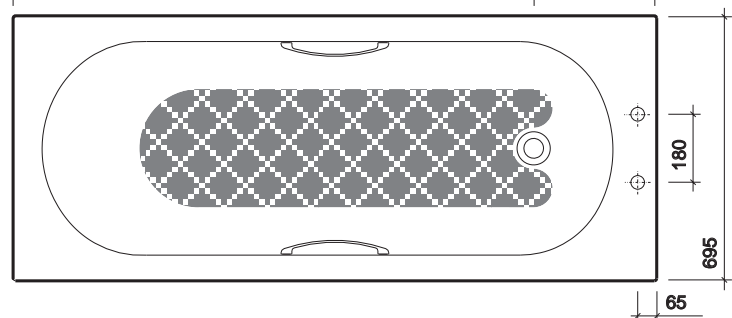

All measurements shown are in millimetres. Drawing sizes are not to scale.

Hotels

Residential

Commercial

Twyford

240

opal (with tread) 1500 x 700

soft tread pattern covers full length of base
space saving for smaller bathrooms
available with or without grips