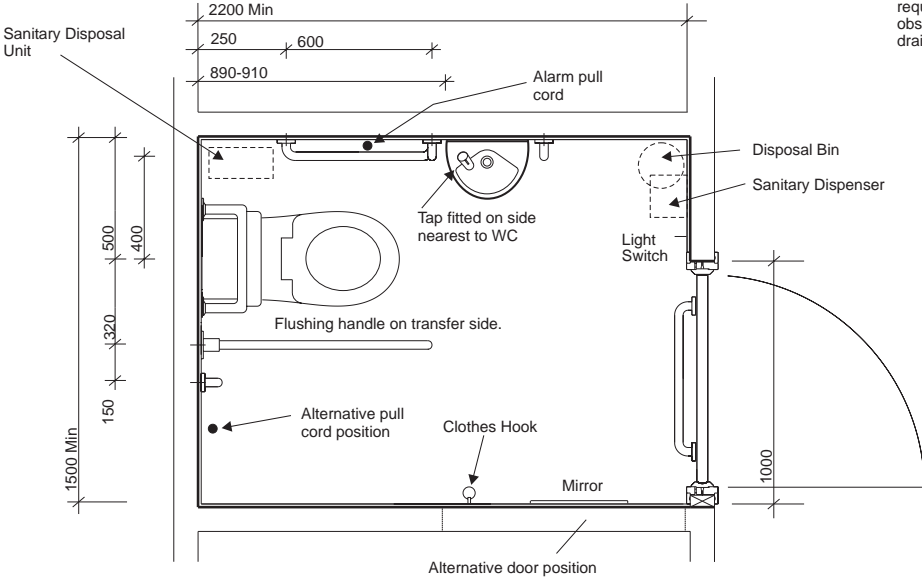

BTW Doc.M layout

The area shown is the minimum required. It must be clear of all obstructions (eg plumbing and drainage fittings).

Alarm pull cord with red bangles, one at 100, the other at 800 to 1000 above the floor