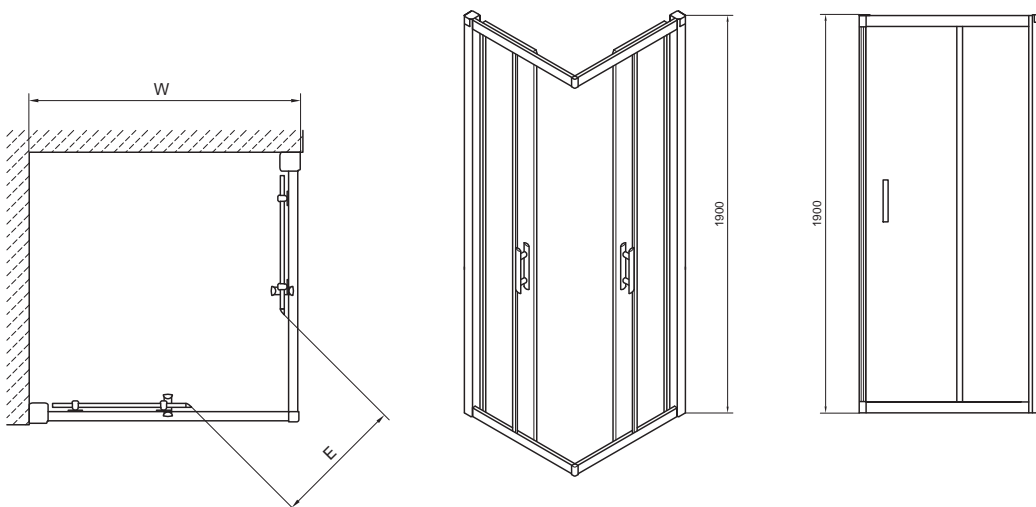

Polished silver frame, clear glass.

Geo6 bi-fold corner entry

Product Number	Description	W - Width mm	E - Entry Width mm	Adjustment mm
G64303CP	Corner Entry 760/800mm	760/800	360	25
G65303CP	Corner Entry 900mm	900	455	25