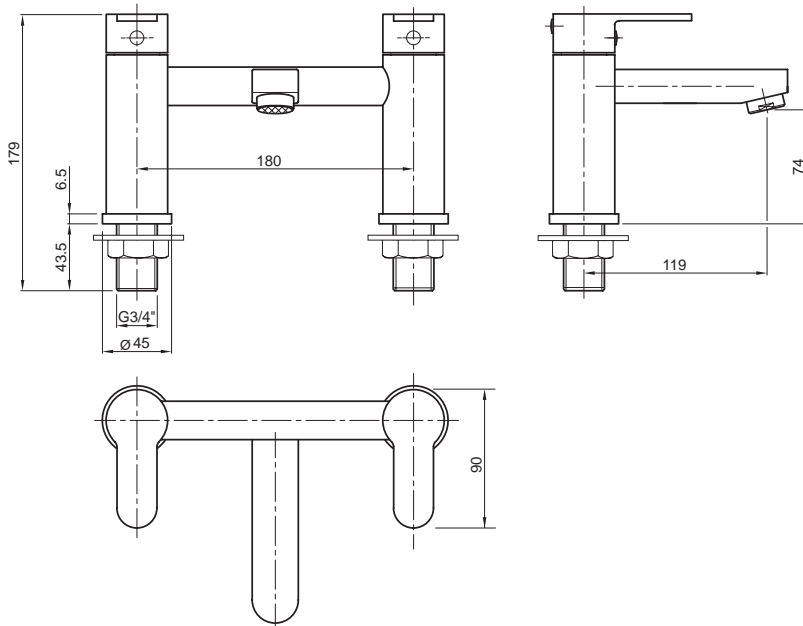

note

Maximum surface thickness to fit tap is 33mm. Plastic back nuts included.

Deck Mounted Bath Filler – X505255CP

Flow Rate (Litres per minute)	0.2 Bar	0.5 Bar	1.0 Bar	2.0 Bar	3.0 Bar	5.0 Bar
Mixed Standard	12	20.2	29.3	37.7	43.4	56.03

All measurements shown are in millimetres. Drawing sizes are not to scale.

Hotels

Commercial

Residential

Twyford

276