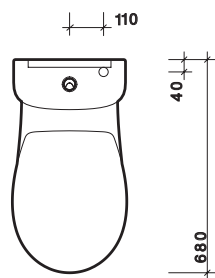

All measurements shown are in millimetres. Drawing sizes are not to scale.