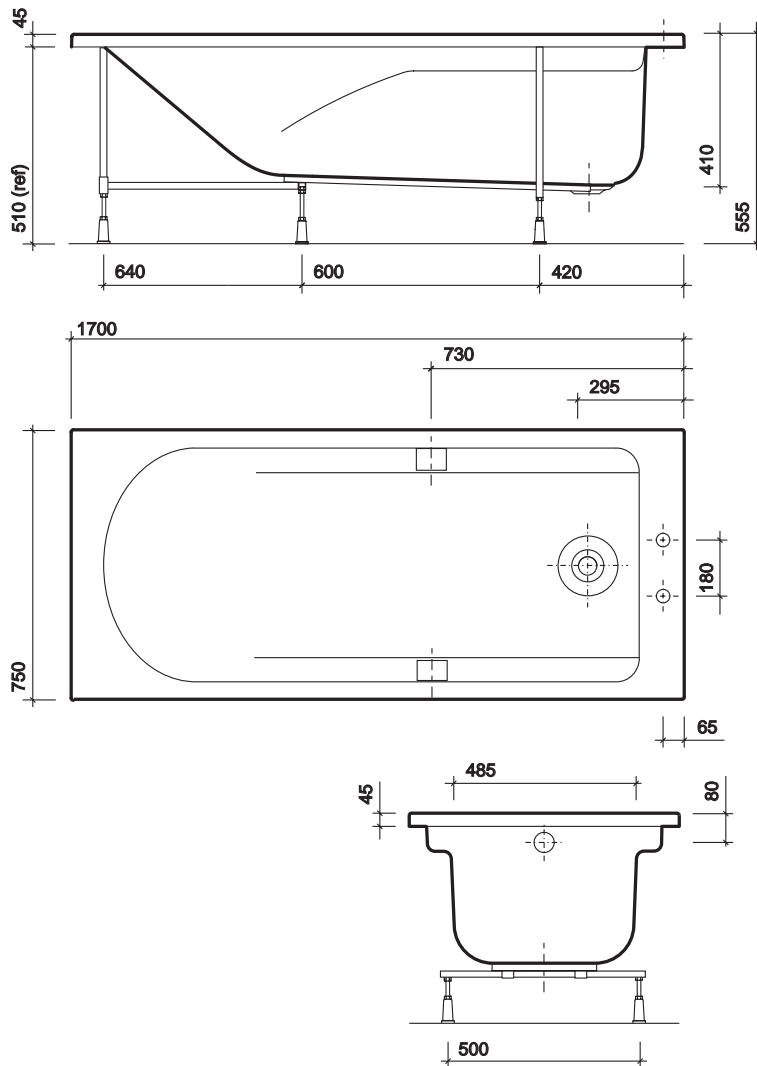

to specify/order:

Please use the product reference shown below.

bath

1700 x 750mm acrylic bath, including waste cover:

2 tap holes, with grips	TA8522WH
No tap holes, with grips	TA8520WH
No tap holes, no grips	TA8500WH

Note: Bath accessories to be ordered separately

dedicated bath panel

Front panel 1700mm	TA7121WH
End panel 750mm	TA7122WH

bath screen

Suitable for a folding or fixed bath screen.

waste

Pop-up waste, 1 1/2" and overflow:

Chrome plated **WF5369CP**

taps & mixers

Refer to taps & mixers.

material

Made from acrylic sheet fully reinforced with glass fibre. Encapsulated baseboard on TA8500WH only.

colours

white WH.

fixings

Supported by wooden frame with steel cradle and adjustable feet. Clips provided for securing to wall.

All measurements shown are in millimetres. Drawing sizes are not to scale.

Hotels

Residential

Less Able

Twyford

228