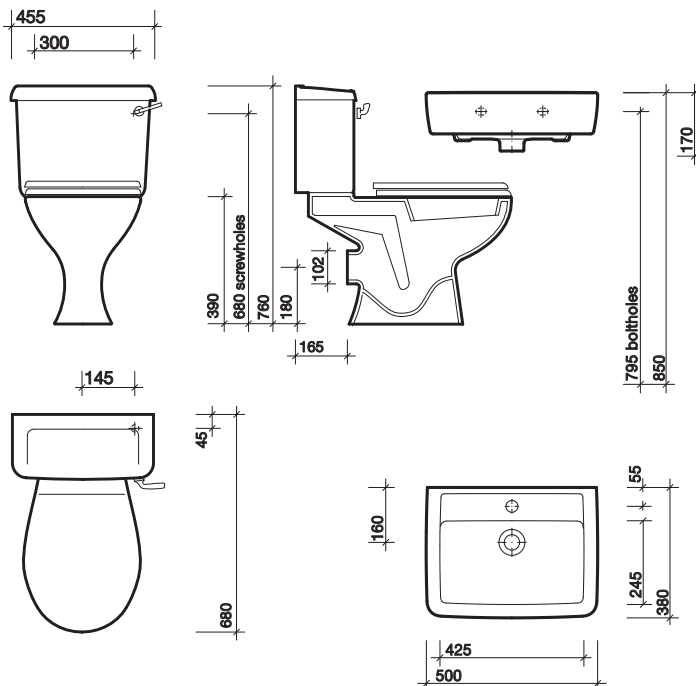

fixings

*500mm basin wall fixing only.

All measurements shown are in millimetres. drawing sizes are not to scale.

Hotels

Residential