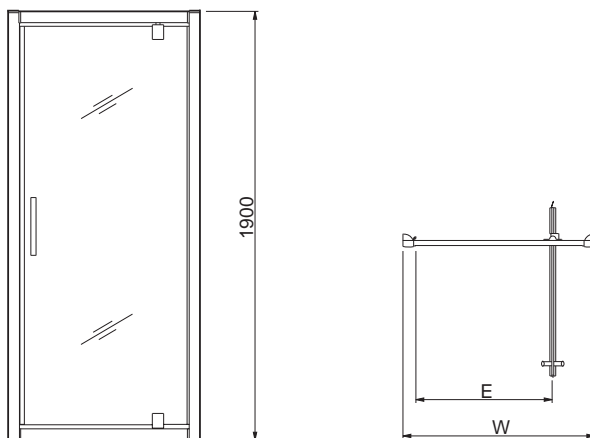

All measurements shown are in millimetres. Drawing sizes are not to scale.

Hotels

Commercial

Residential