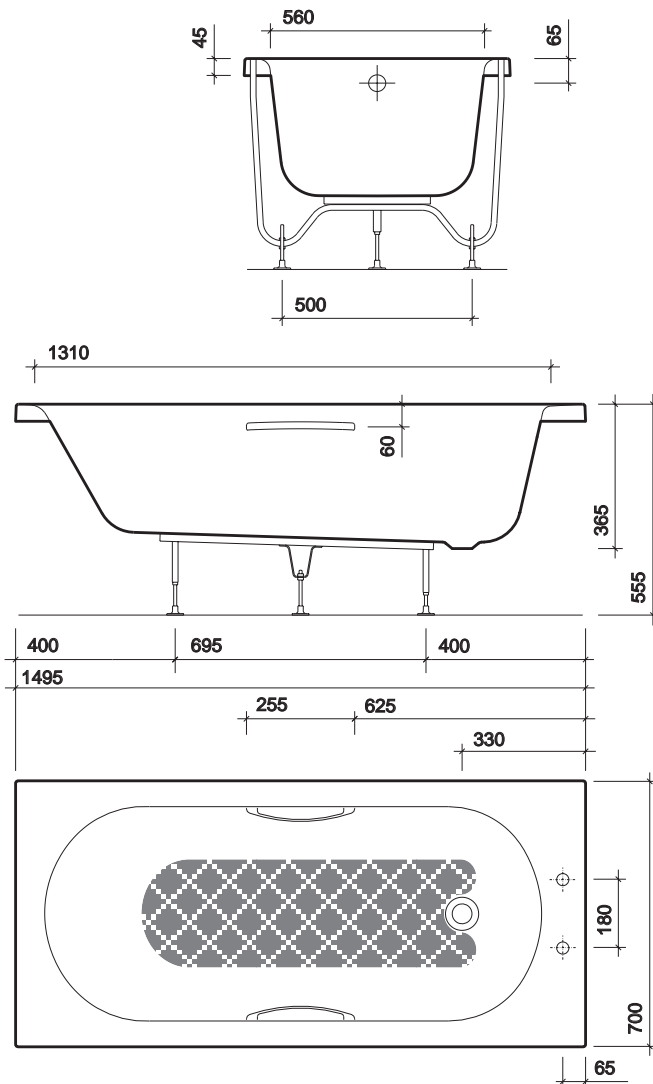

colours

White WH.

fixings

Supported on wooden frame with steel cradle and adjustable feet. Clips provided for securing to wall.

All measurements shown are in millimetres. Drawing sizes are not to scale.

Hotels