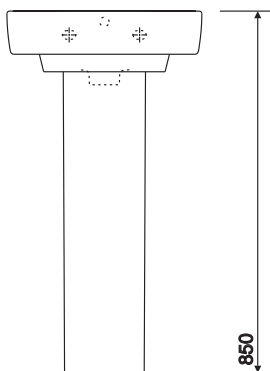

All measurements shown are in millimetres. Drawing sizes are not to scale.

to specify/order:

Please use the product reference shown below.

washbasin

320mm corner basin, 1 tap hole **E24891WH**

pedestal

Pedestal **E54910WH**

furniture

Refer to furniture.

fixings

Wall bolts (pair) **SR1015XX**

taps & mixers

Refer to taps & mixers.

waste & traps

Refer to wastes & traps.

material

Vitreous China.

colours

White WH.

Hotels

Commercial

Residential

Twyford