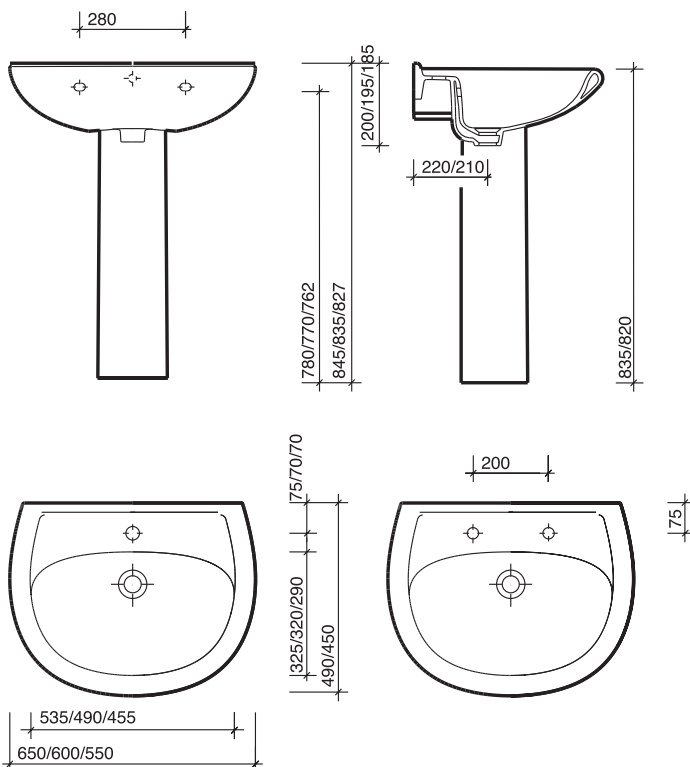

All measurements shown are in millimetres. Drawing sizes are not to scale.

Hotels

Education

Commercial

Residential

galerie 450 handrinse

smaller tap holes for accurate alignment & watertight seal
co-ordinating galerie range