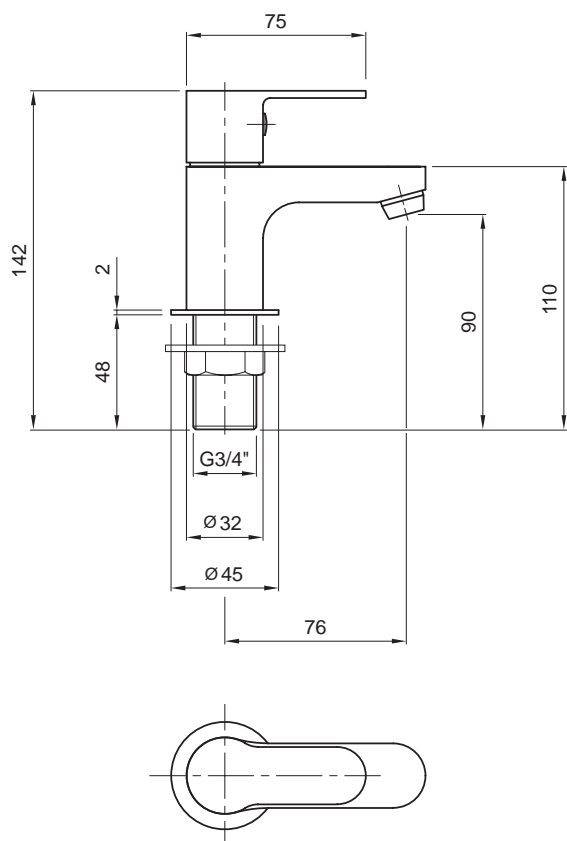

to specify/order:

Please use the product reference shown below.

X50 bath pillar taps

X50 Bath 3/4" Pillar Taps

X505215CP

finish

Chrome plated CP.

approvals

Product manufactured from WRAS approved materials

standards

Chrome plated to BS EN248

system requirements

Can be installed on any system

recommended operating pressure

Minimum operating pressure 1 bar.

Maximum operating pressure 5 bar.

note

Maximum surface thickness to fit tap is 33mm.
Plastic back nuts included.

3/4" Bath Pillar Taps – X505215CP

Flow Rate (Litres per minute)	0.2 Bar	0.5 Bar	1.0 Bar	2.0 Bar	3.0 Bar	5.0 Bar
Standard	6.4	10.7	15.6	22.4	27.8	34.6

All measurements shown are in millimetres. Drawing sizes are not to scale.

Hotels

Commercial

Residential

Twyford

275