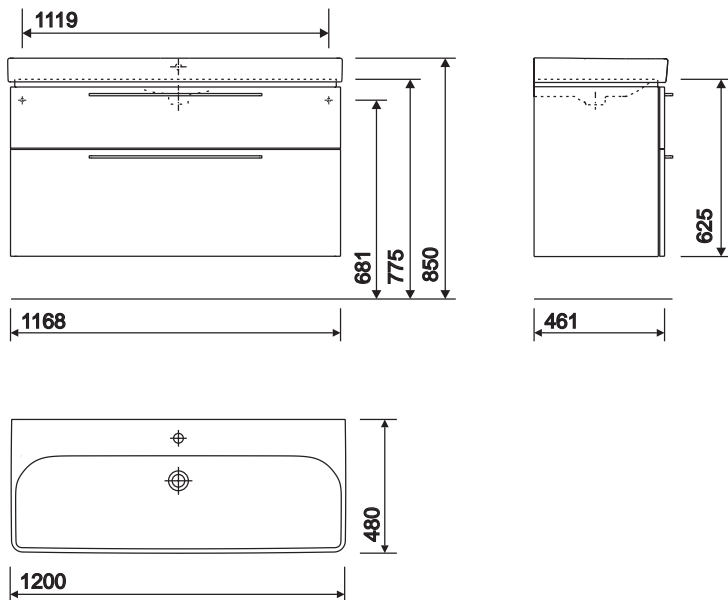

material

Furniture - Highly moisture resistant MDF

colours

Furniture - White gloss, Grey gloss

All measurements shown are in millimetres. Drawing sizes
are not to scale.

Hotels

Residential

Twyford