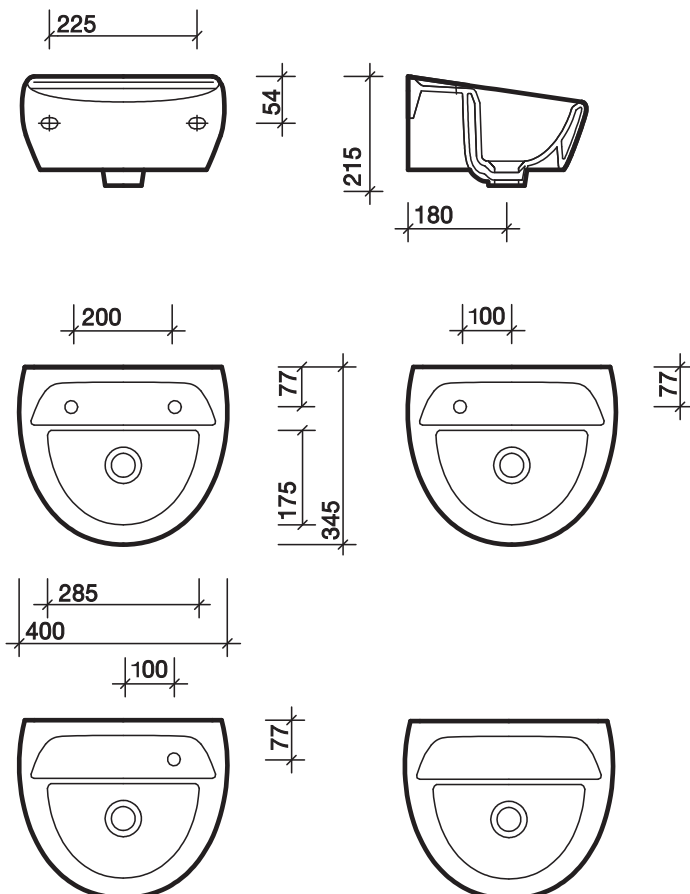

note

2 tap basin - 25mm holes.
1 tap basin - 32mm holes.

All measurements shown are in millimetres. Drawing sizes are not to scale.

Healthcare

Commercial

Twyford