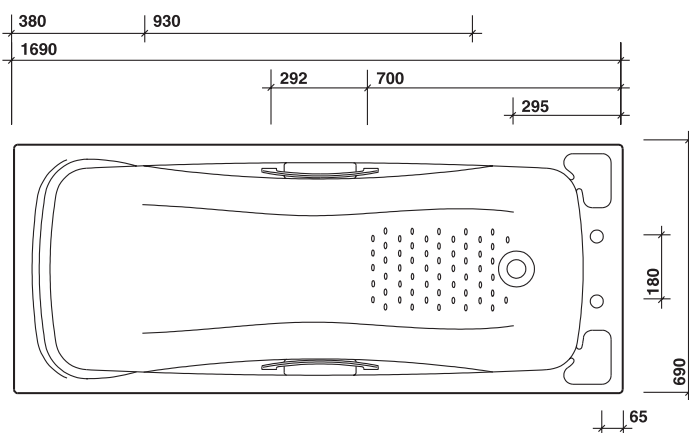

White WH.

fixings

Supported by wooden frame with steel cradle and adjustable feet. Clips provided for securing to wall.

All measurements shown are in millimetres. Drawing sizes are not to scale.

Hotels

Residential