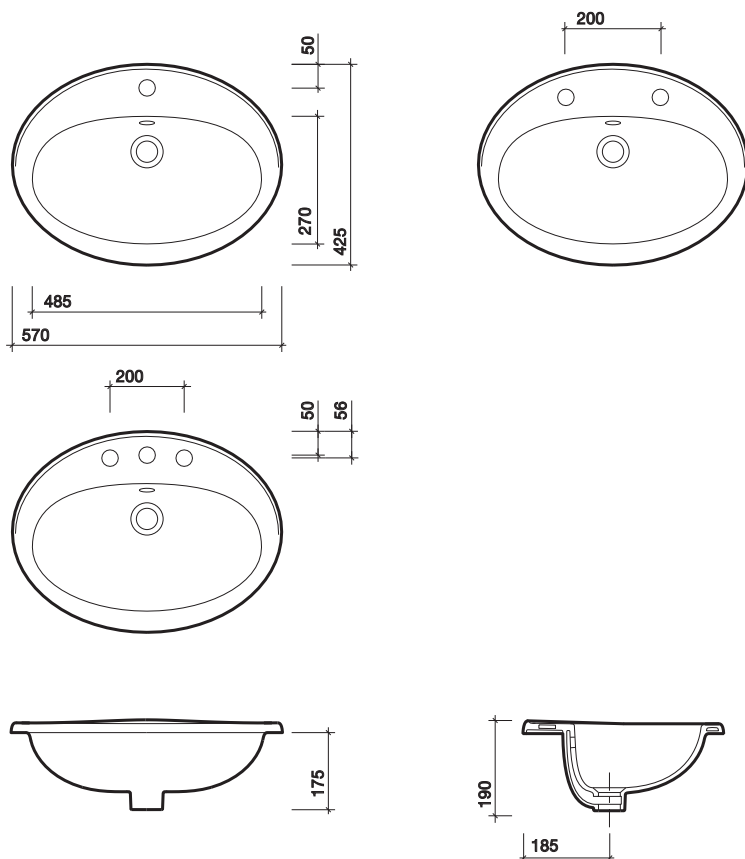

All measurements shown are in millimetres. Drawing sizes are not to scale.

Hotels

Education

Commercial

Residential

Twyford