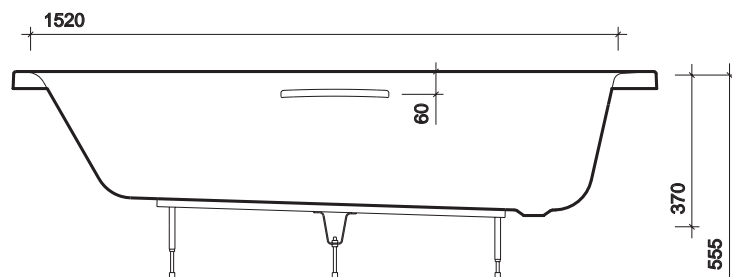

All measurements shown are in millimetres. Drawing sizes are not to scale.

Hotels

Residential

Commercial

Twyford

240

opal (with tread) 1500 x 700

soft tread pattern covers full length of base
space saving for smaller bathrooms
available with or without grips