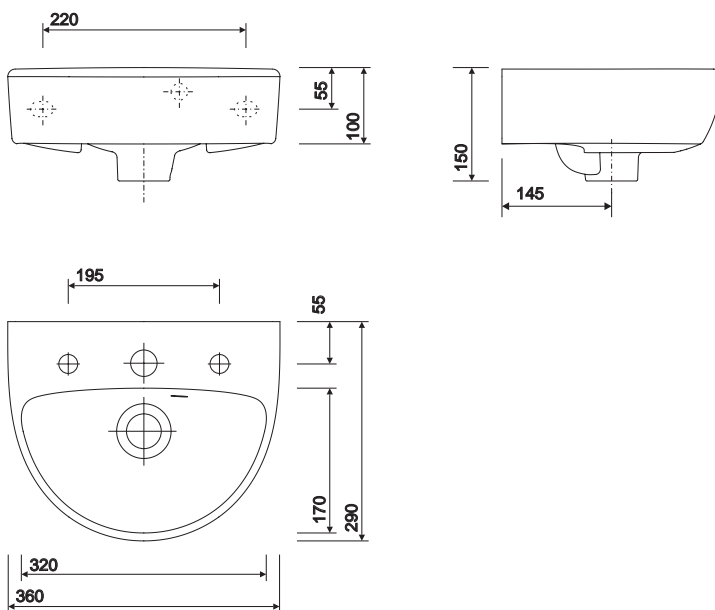

All measurements shown are in millimetres. Drawing sizes are not to scale.

Hotels

Education

Commercial

Residential

Twyford