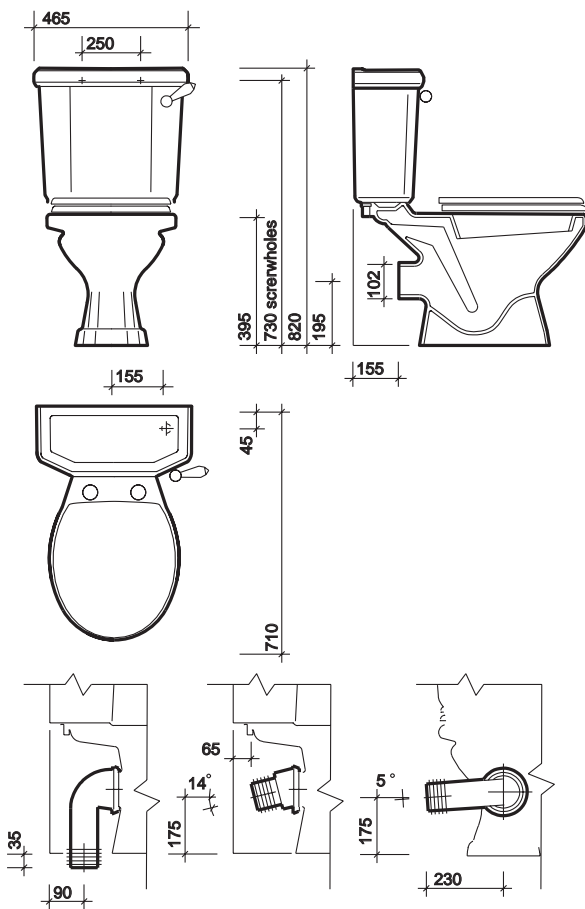

All measurements shown are in millimetres. Drawing sizes are not to scale.

Hotels

Residential

Twyford

e100 premium round

available in round or square design
varied seat selection including quick release

E100 close coupled washdown WC suite, horizontal outlet