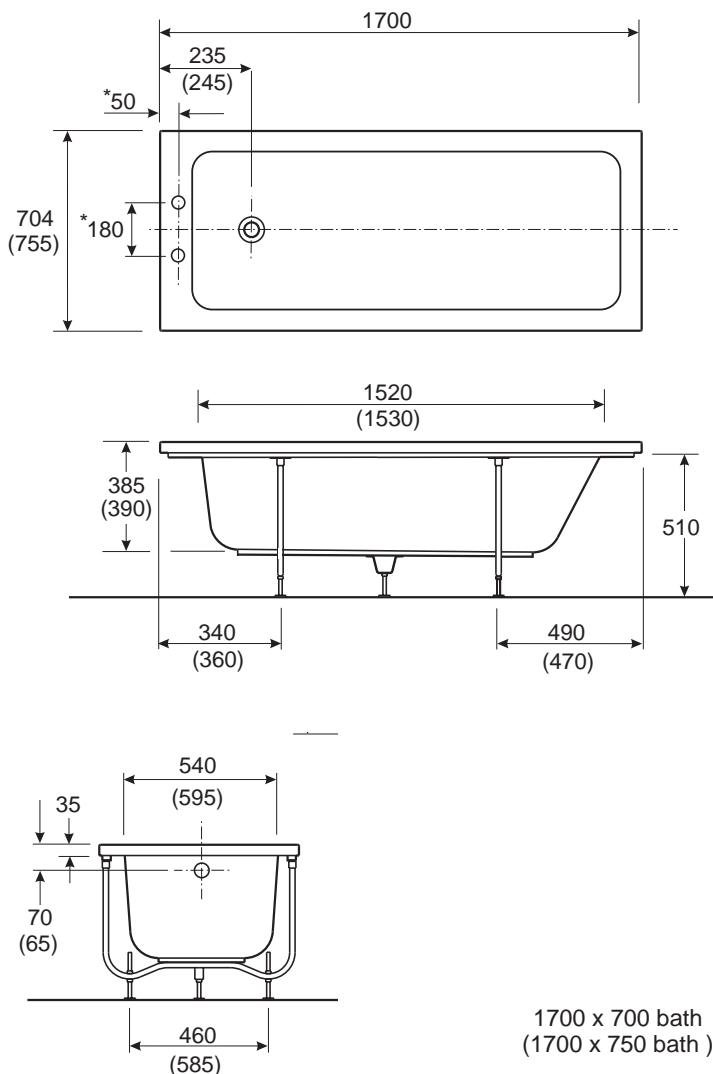

colours

White WH.

fixings

Supported on wooden frame with steel cradle
and adjustable feet. Clips provided for
securing to wall.

All measurements shown are in millimetres. Drawing sizes
are not to scale.

Hotels