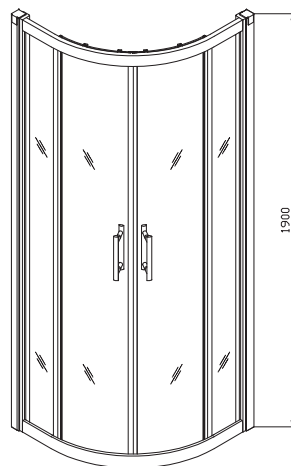

Polished silver frame, clear glass.

Geo6 quadrant

Number	Description	W - Width mm	E - Entry Width mm	Radius mm	Product Adjustment mm
G64703CP	Quadrant 800 x 800mm	800	450	550	25
G65703CP	Quadrant 900 x 900mm	900	525	550	25