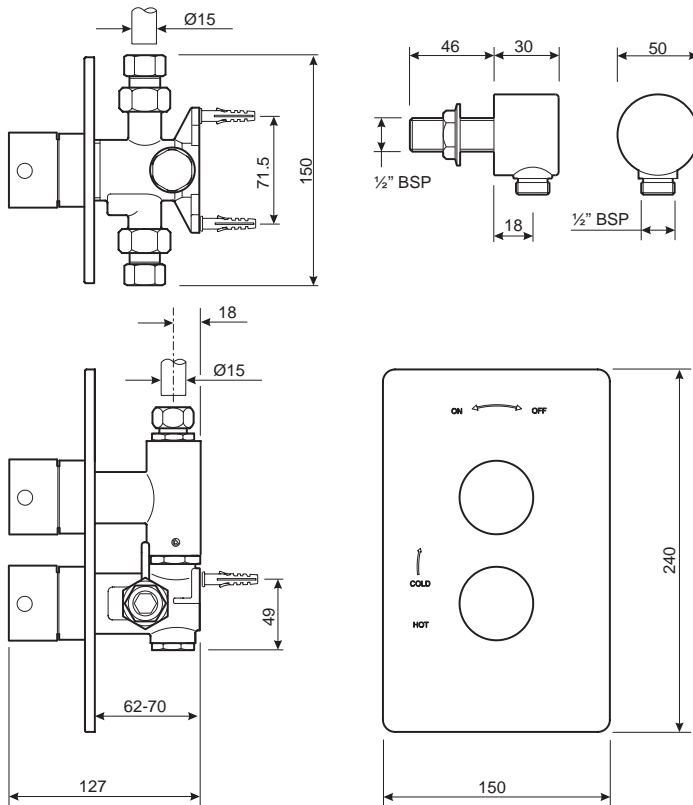

Thermostatic Recessed Shower Valve – X205042CP

Flow Rate (Litres per minute)	0.5 Bar	1 Bar	2 Bar	3 Bar	4 Bar	5 Bar
Without Flow Regulator Fitted	13.4	19.6	28.4	34.9	39.9	44.0
Flow Limiter Fitted (Part No:XS9008XX)	6.0	7.5	8.0	8.0	8.0	8.0

All measurements shown are in millimetres. Drawing sizes are not to scale.

to specify/order:

Please use the product reference shown below.

X120 thermostatic shower valve

X120 Thermostatic Shower Valve **X205042CP**

8 LPM Flow regulator **XS9008XX**

shower rail

Sola shower rail, hose & head **SF1251CP**

finish

Chrome plated CP.

approvals

Product manufactured from WRAS approved materials

standards

Chrome plated to BS EN248

system requirements

Gravity fed hot & cold (equal pressures)
Gravity fed hot & mains cold
(Differential pressure, max ratio 5:1)
Unvented systems
Instantaneous water heater (Combination boiler)
Pumped system

Minimum cold water supply temp = 5°C

Maximum cold water supply temp = 25°C

Maximum Hot water supply temp = 80 °C

recommended operating pressure

Minimum operating pressure 0.2 bar.

Maximum operating pressure 5 bar.

note

Temperature pre set to max 42°C. Hose outlet included. Will fit a standard 1/2" BSP hose connector.

Hotels

Commercial

Residential

Twyford

300