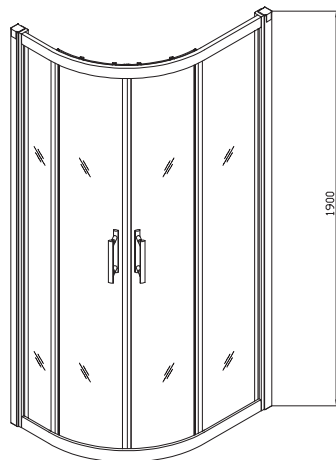

All measurements shown are in millimetres. Drawing sizes are not to scale.

Hotels

Commercial

Residential

Twyford

341