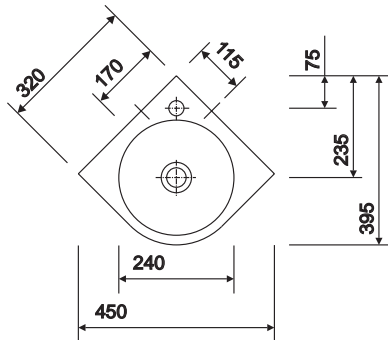

All measurements shown are in millimetres. Drawing sizes are not to scale.

to specify/order:

Please use the product reference shown below.

washbasin

320mm corner basin, 1 tap hole **E24891WH**

pedestal

Pedestal **E54910WH**

furniture

Refer to furniture.

fixings

Wall bolts (pair) **SR1015XX**

taps & mixers

Refer to taps & mixers.

waste & traps

Refer to wastes & traps.

material

Vitreous China.

colours

White WH.

Hotels

Commercial

Residential

Twyford