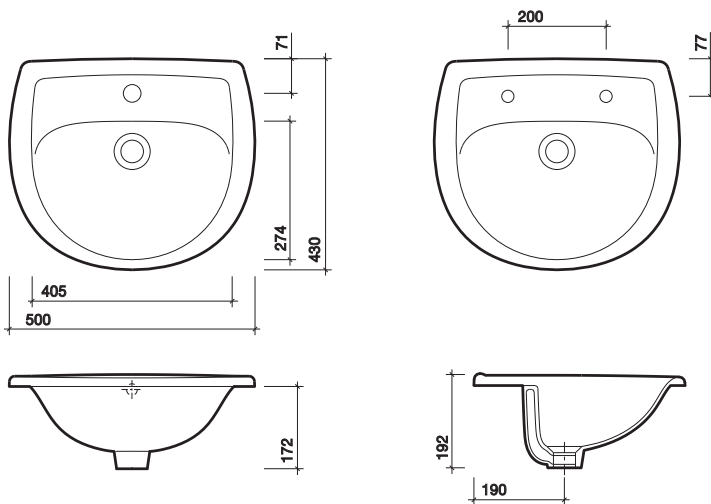

All measurements shown are in millimetres. Drawing sizes are not to scale.

Hotels

Education

Commercial

Residential

moda under countertop

bowl only design ensures total tap position flexibility
square design allows flexibility for use with other Twyford ranges
glazed all over