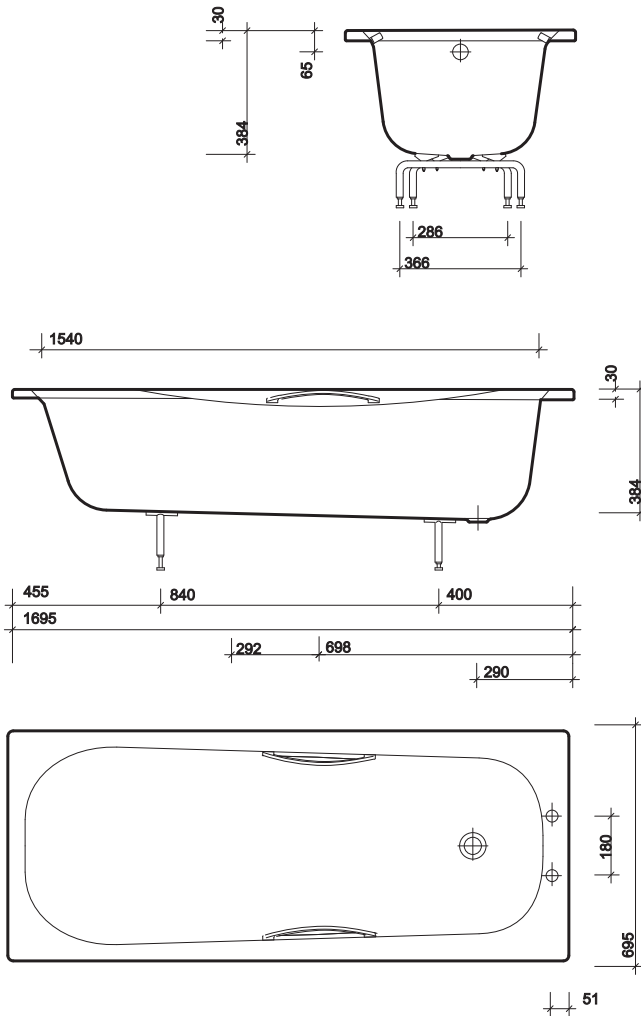

colours

White WH.

fixings

Cradles with adjustable legs. Screwed to floor and secured to wall with clips provided.

All measurements shown are in millimetres. Drawing sizes are not to scale.

Hotels

Commercial