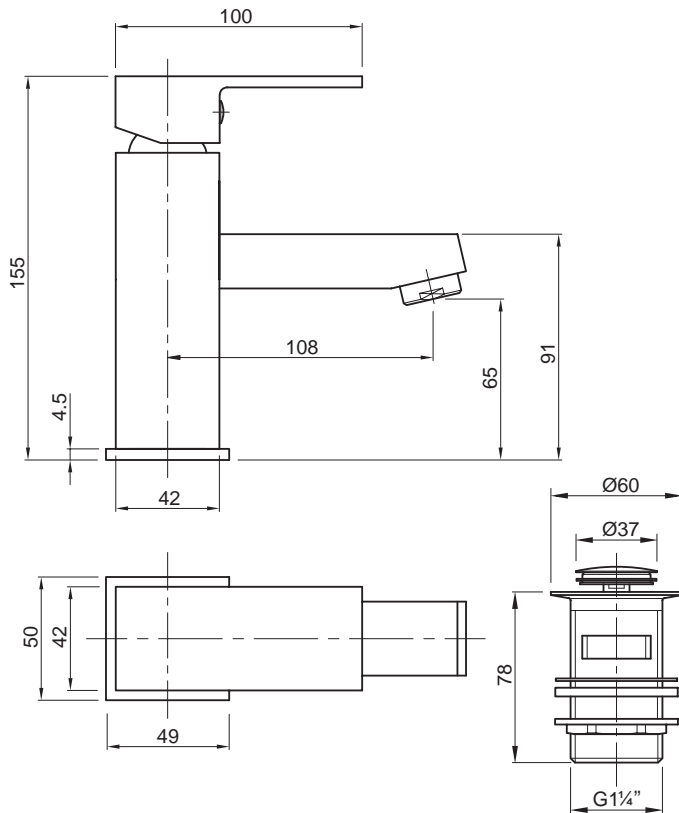

to specify/order:

Please use the product reference shown below.

X62 basin mono

X62 Basin Mono Mixer
Inc Click Clack Waste

X625126CP

7.5 LPM Flow regulator

XS9075XX

finish

Chrome plated CP.

approvals

Product manufactured from WRAS approved materials

standards

Chrome plated to BS EN248

system requirements

Can be installed on any system

recommended operating pressure

Minimum operating pressure 0.3 bar.
Maximum operating pressure 5 bar.

note

Maximum surface thickness to fit tap is 44mm.
Easy fit clicker waste (slotted) included.
Attached using 'C' plate fixing kit included.

Deck Mounted Basin Mixer – X625126CP

Flow Rate (Litres per minute)	0.2 Bar	0.5 Bar	1.0 Bar	2.0 Bar	3.0 Bar	5.0 Bar
Standard Mixed	5.2	9.2	13.7	19.7	24.2	31.8
Flow Limiter Fitted (Part No:XS9075XX)	2.22	3.70	5.35	6.7	6.40	6.50

All measurements shown are in millimetres. Drawing sizes are not to scale.

Hotels

Commercial

Residential

Twyford