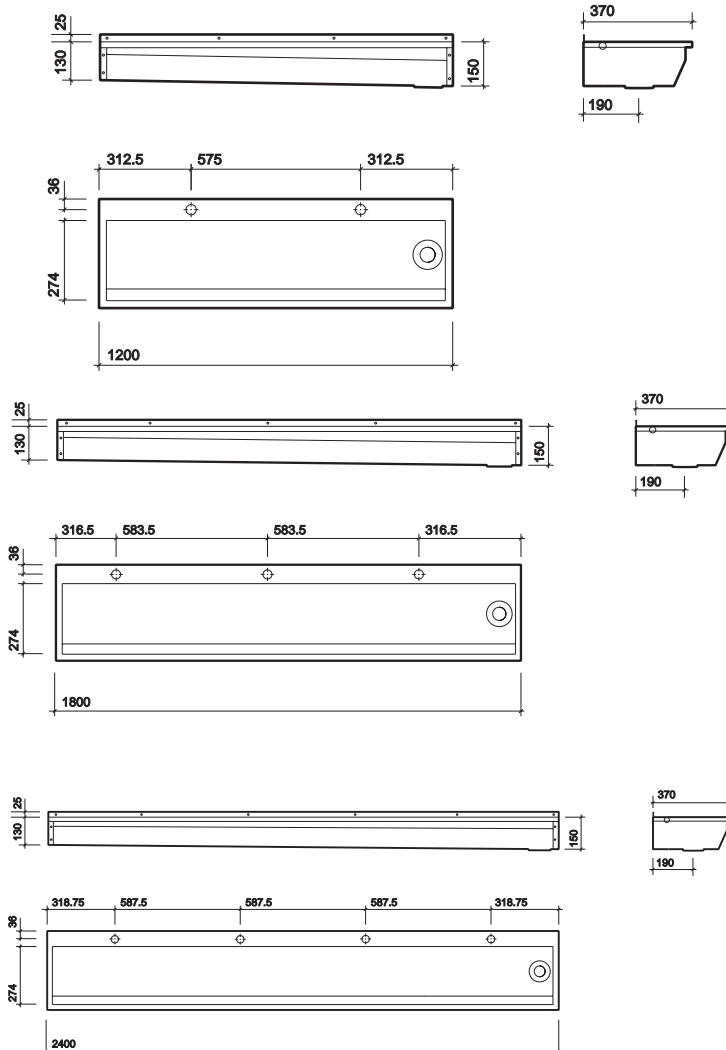

fixings

- (i) Screw to wall (fixings not supplied).
- (ii) Leg supports available

All measurements shown are in millimetres. Drawing sizes are not to scale.

Hotels

Education

Commercial

Twyford

414