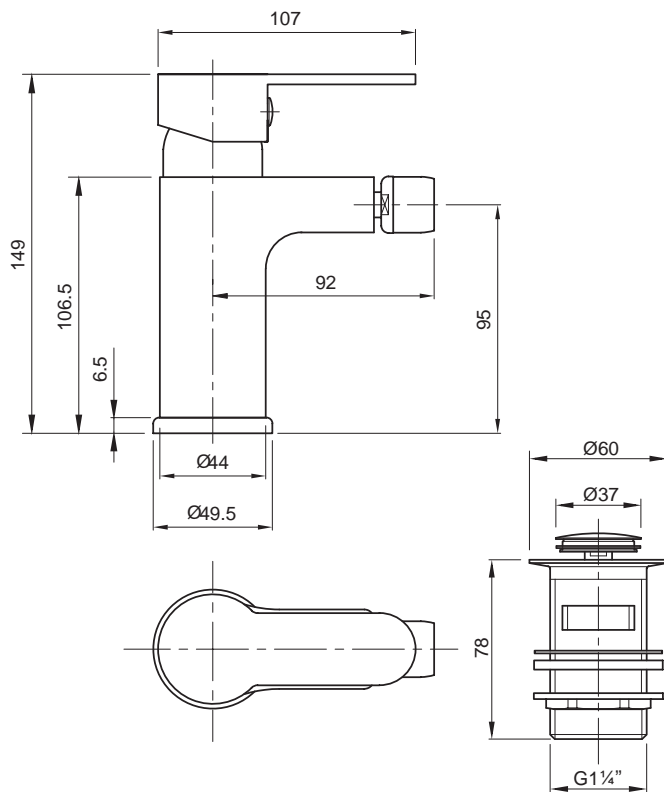

to specify/order:

Please use the product reference shown below.

X50 bidet mono

X50 Bidet Mono Mixer
Inc Click Clack Waste

X505135CP

finish

Chrome plated CP.

approvals

Product manufactured from WRAS approved materials

standards

Chrome plated to BS EN248

system requirements

Can be installed on any system

recommended operating pressure

Minimum operating pressure 0.2 bar.
Maximum operating pressure 5 bar.

note

Maximum surface thickness to fit tap is 44mm. Easy fit clicker waste (slotted) included. Attached using 'C' plate fixing kit included.

Deck Mounted Bidet Mixer – X505135CP

Flow Rate (Litres per minute)	0.2 Bar	0.5 Bar	1.0 Bar	2.0 Bar	3.0 Bar	5.0 Bar
Standard Mixed	4.3	7.6	11.3	15.8	19.35	24.98

All measurements shown are in millimetres. Drawing sizes are not to scale.

Hotels

Commercial

Residential

Twyford