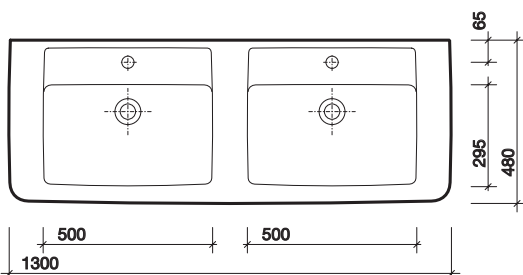

All measurements shown are in millimetres. Drawing sizes are not to scale.

Hotels

Residential

Twyford

143