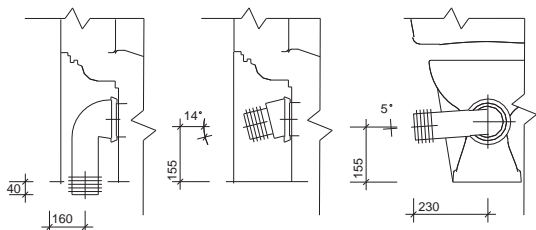

colour

White WH.

fixings

WC screwed to floor with fixings provided.
Cistern screwed to wall.

note

*Cistern is pre-set at 6 litres, to flush at 4 litres
remove the blue plug from syphon.

All measurements shown are in millimetres. Drawing sizes are not to scale.