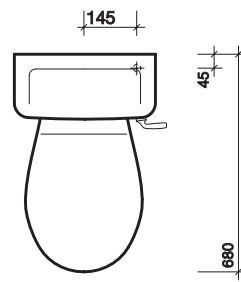

S or turned P trap connector **WF1241WH**

material

Vitreous china.

colour

White WH.

fixings

WC screwed to floor. cistern screwed to wall.

All measurements shown are in millimetres. Drawing sizes are not to scale.