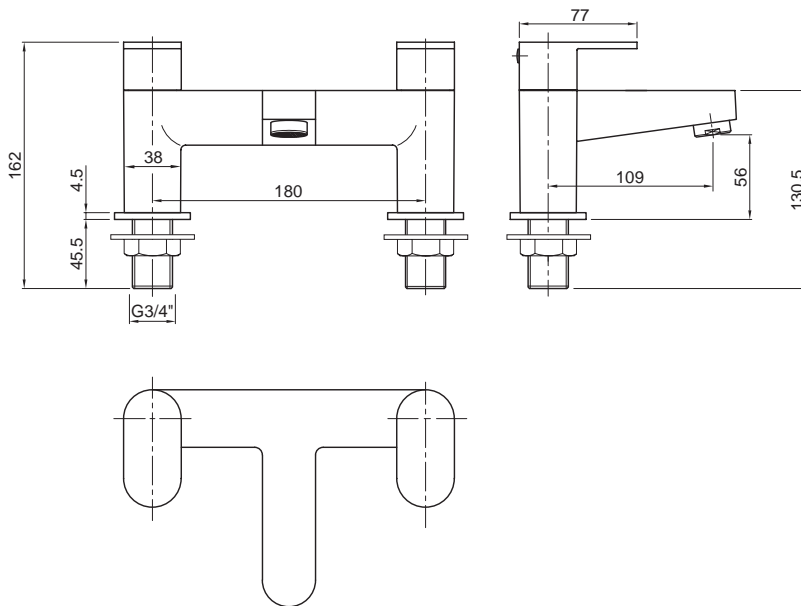

note

Maximum surface thickness to fit tap is 33mm.
Plastic back nuts included.

Deck Mounted Bath Filler – X705255CP

Flow Rate (Litres per minute)	0.2 Bar	0.5 Bar	1.0 Bar	2.0 Bar	3.0 Bar	5.0 Bar
Standard Mixed	13.4	22.4	32.2	45.9	56.2	72.6

All measurements shown are in millimetres. Drawing sizes are not to scale.

Hotels

Commercial

Residential

Twyford

296