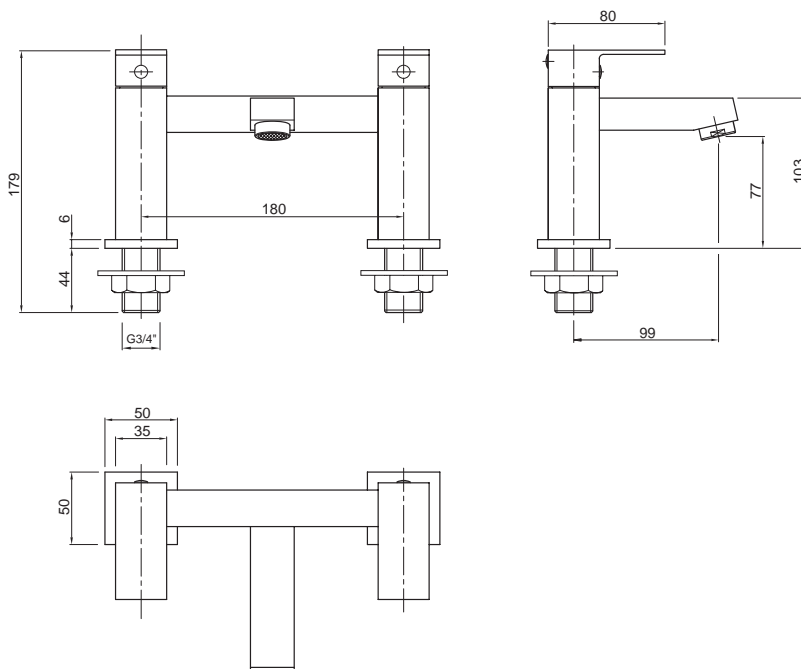

note

Maximum surface thickness to fit tap is 33mm.
Plastic back nuts included.

Deck Mounted Bath Filler – X625255CP

Flow Rate (Litres per minute)	0.2 Bar	0.5 Bar	1.0 Bar	2.0 Bar	3.0 Bar	5.0 Bar
Standard Mixed	9.4	15.9	23.1	32.7	37.8	46.03

All measurements shown are in millimetres. Drawing sizes are not to scale.

Hotels

Commercial

Residential

Twyford

290