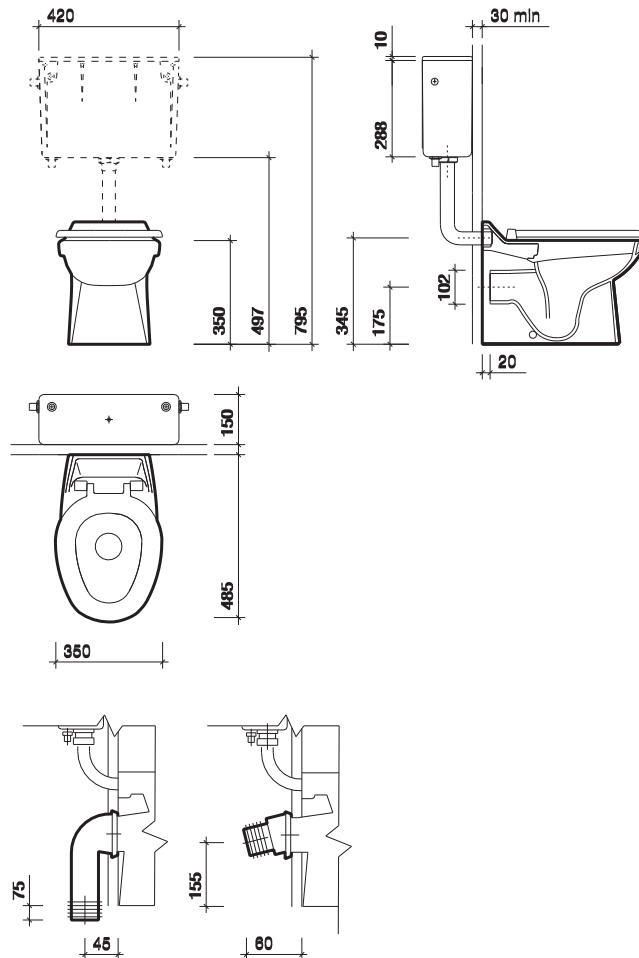

to specify/order:

Please use the product reference shown below.

wc pan

WC pan, horizontal outlet **SA1514WH**

concealed cisterns

	Single Flush		Dual Flush	
	6	4	6/4	4/2.6
Push Button	✓	✓	✓	✓
Lever	✓	✓	✓	

Refer to Concealed Cisterns Matrix for full details.

seat

Full seat ring with top fix stainless steel hinges:

White **SA1306WH**
Blue **SA1306BE**

wc outlet connector

P trap outlet connector **WF1240WH**
S or turned p trap connector **WF1241WH**

material

Vitreous china.

colour

White WH.

fixings

WC screwed to floor with fixings provided.

All measurements shown are in millimetres. Drawing sizes are not to scale.

Education

Twyford