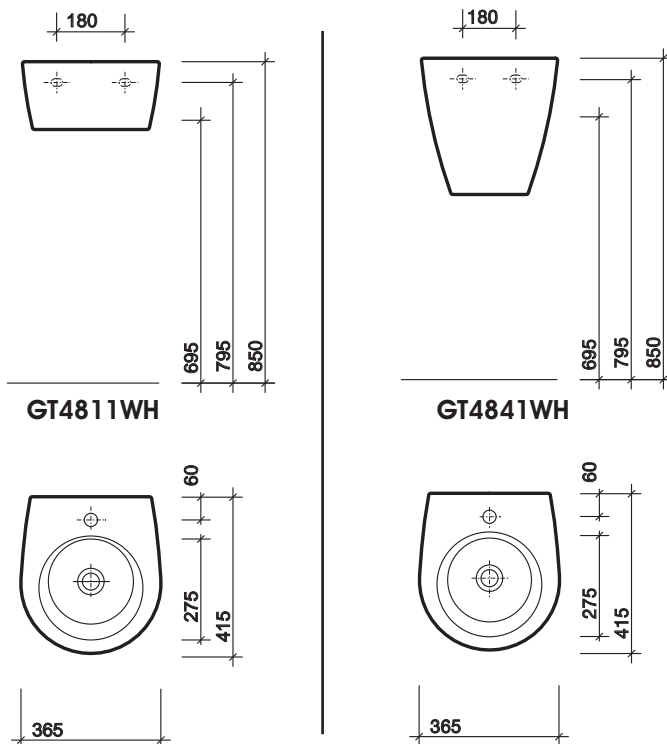

material

Vitreous china.

colour

White WH.

note

IE6800CP Bottle trap (as shown above*)
is only for use with GT4811WH.

All measurements shown are in millimetres. drawing sizes are not to scale.

Hotels