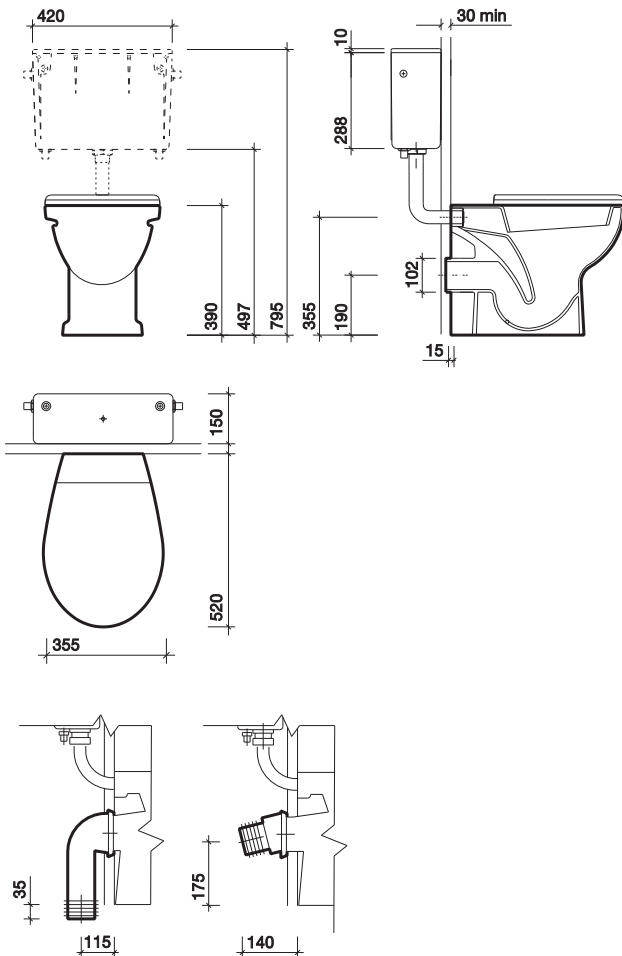

All measurements shown are in millimetres. Drawing sizes are not to scale.

Hotels

Education

Commercial

Residential

Twyford