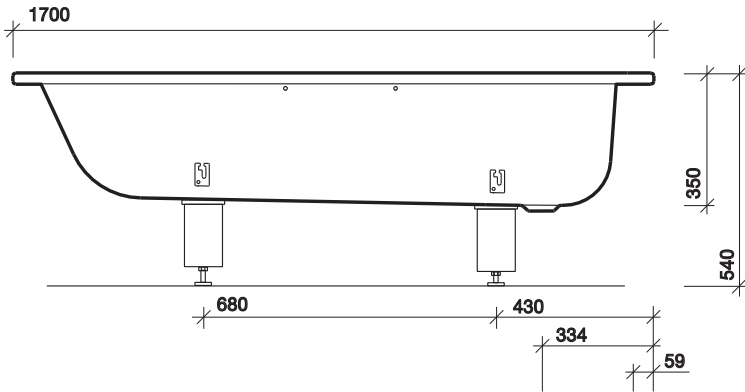

White WH.

fixings

Bolt on adjustable legs. Secured to wall with clips provided.

All measurements shown are in millimetres. Drawing sizes are not to scale.

Hotels

Commercial

Residential

Twyford