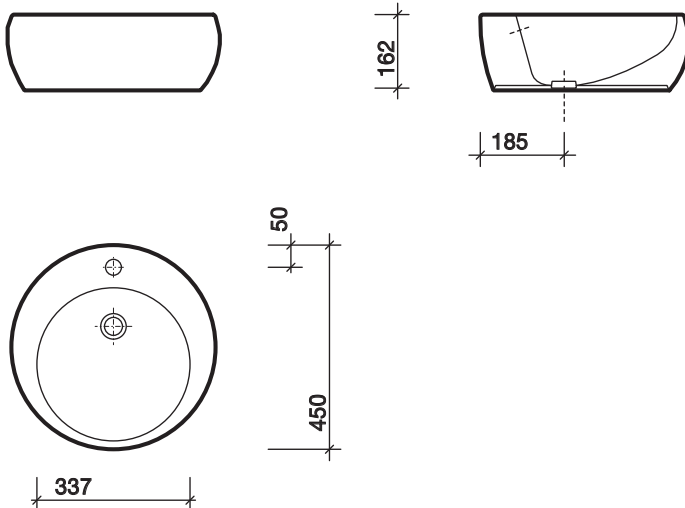

material

Vitreous china.

colour

White

fixings

Basin mounted on worktop using silicone sealant (not provided).

All measurements shown are in millimetres. Drawing sizes are not to scale.

Hotels