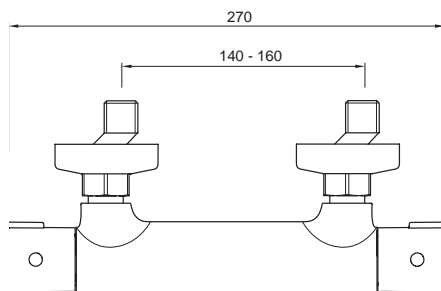

to specify/order:

Please use the product reference shown below.

X120 thermostatic shower bar valve

X120 Thermostatic Shower Bar Valve **X205012CP**

8 LPM Flow regulator **XS9008XX**

shower rail

Sola shower rail, hose & head **SF1251CP**

finish

Chrome plated CP.

approvals

Product manufactured from WRAS approved materials

standards

Chrome plated to BS EN248

system requirements

Gravity fed hot & cold (equal pressures)
Gravity fed hot & mains cold
(Differential pressure, max ratio 5:1)
Unvented systems
Instantaneous water heater (Combination boiler)
Pumped system

Minimum cold water supply temp = 5°C
Maximum cold water supply temp = 25°C
Maximum Hot water supply temp = 80°C

recommended operating pressure

Minimum operating pressure 0.5 bar.
Maximum operating pressure 5 bar.

note

Temperature pre set to 38°C. With push button override to 46°C. Will fit a standard 1/2" BSP hose connector. Includes a water saving eco feature, to control flow.

Thermostatic Bar Shower Valve – X205012CP

Flow Rate (Litres per minute)	0.5 Bar	1 Bar	2 Bar	3 Bar	4 Bar	5 Bar
Without Flow Regulator Fitted	7.3	11.3	16.4	20.4	24.0	27.0
Flow Limiter Fitted (Part No:XS9008XX)	4.9	6.8	7.3	7.5	7.8	8.0

All measurements shown are in millimetres. Drawing sizes are not to scale.

Hotels

Commercial

Residential

Twyford

299