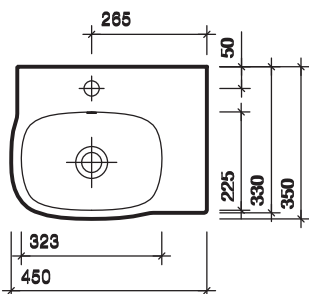

colour

White WH.

All measurements shown are in millimetres. Drawing sizes are not to scale.

Hotels

Commercial

Residential

Twyford