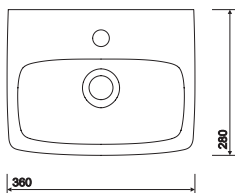

colours

White gloss, Grey ash wood

All measurements shown are in millimetres. Drawing sizes are not to scale.

Hotels

Residential

Twyford