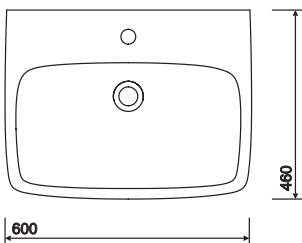

accessories

Internal door storage - White **E10001WH**

Towel hook - Polished Steel **E10004XX**

material

Highly moisture resistant MDF.

colours

White gloss, Grey ash wood

All measurements shown are in millimetres. Drawing sizes are not to scale.