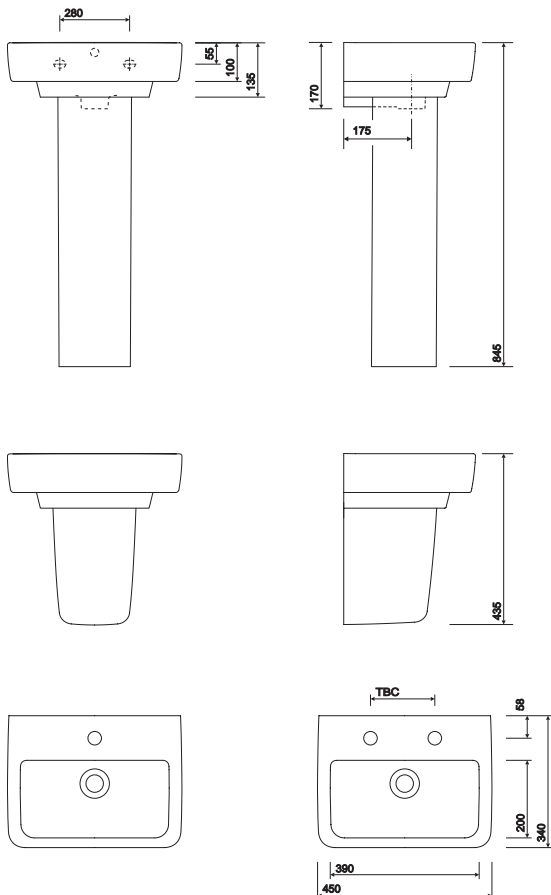

colours

White WH.

All measurements shown are in millimetres. Drawing sizes
are not to scale.

Hotels

Commercial

Residential

Twyford

132