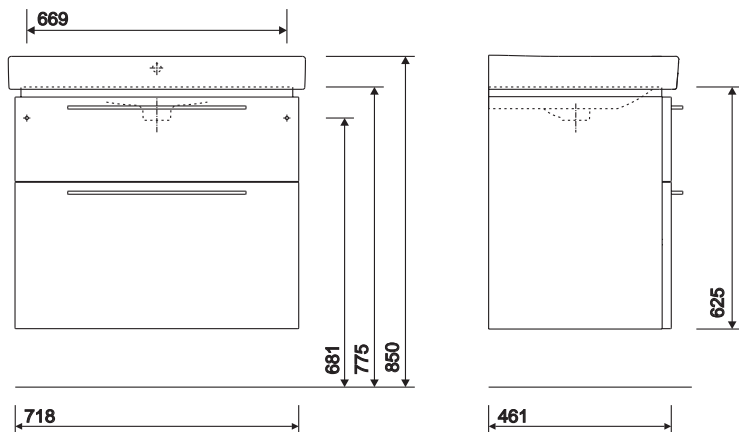

E500 750 1TH washbasin and grey gloss
2 drawers furniture unit

White Gloss

Grey Gloss

All measurements shown are in millimetres. Drawing sizes are not to scale.

Hotels

Residential

Twyford