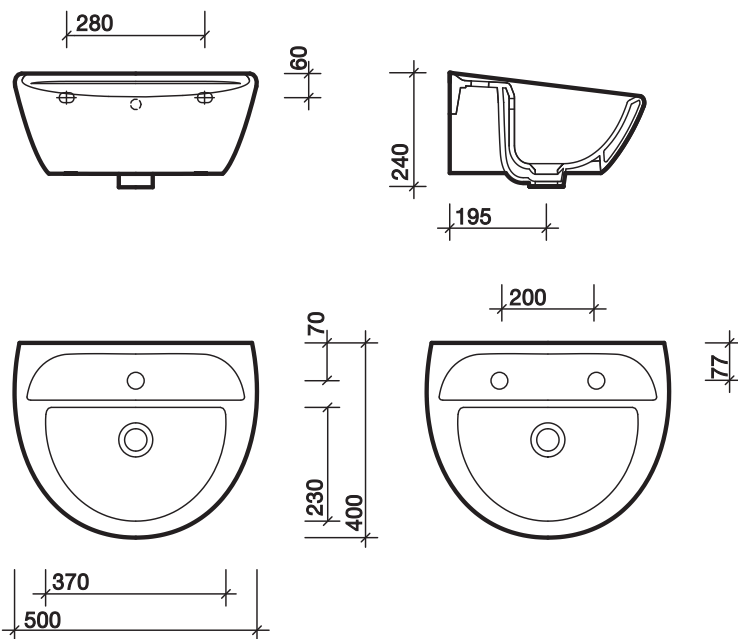

White WH

note

2 tap basin - 25mm holes.
1 tap basin - 32mm holes.

All measurements shown are in millimetres. Drawing sizes are not to scale.

Hotels

Healthcare

Education

Commercial