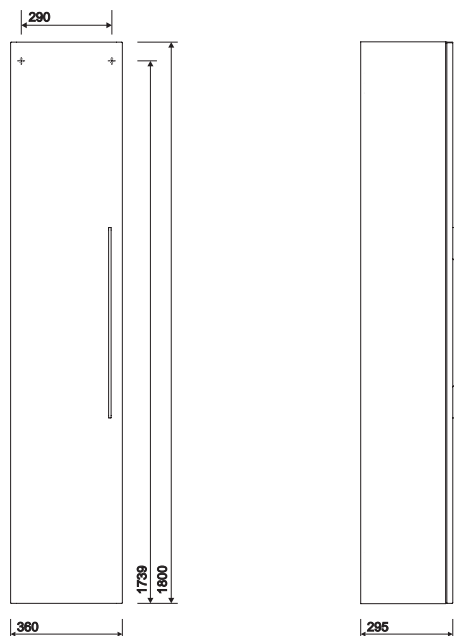

E500 1800 grey gloss 1 door furniture unit

White Gloss

Grey Gloss

All measurements shown are in millimetres. Drawing sizes are not to scale.

Hotels

Residential

Twyford

217