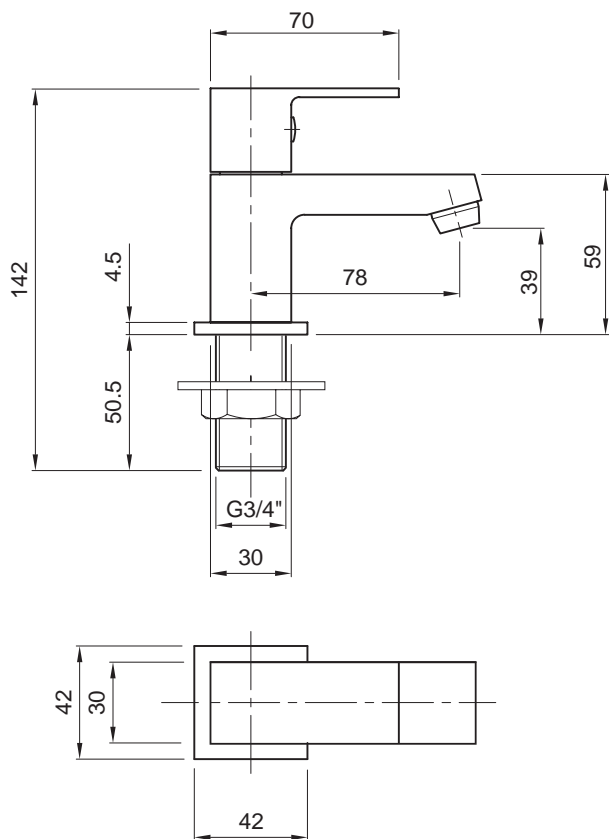

to specify/order:

Please use the product reference shown below.

X62 bath pillar taps

X62 Bath 3/4" Pillar Taps

X625215CP

finish

Chrome plated CP.

approvals

Product manufactured from WRAS approved materials

standards

Chrome plated to BS EN248

system requirements

Can be installed on any system

recommended operating pressure

Minimum operating pressure 1 bar.
Maximum operating pressure 5 bar.

note

Maximum surface thickness to fit tap is 33mm. Plastic back nuts included.

3/4" Bath Pillar Taps – X625215CP

Flow Rate (Litres per minute)	0.2 Bar	0.5 Bar	1.0 Bar	2.0 Bar	3.0 Bar	5.0 Bar
Standard	6.9	11.2	15.4	22.3	27.6	35.3

All measurements shown are in millimetres. Drawing sizes are not to scale.

Hotels

Commercial

Residential

Twyford