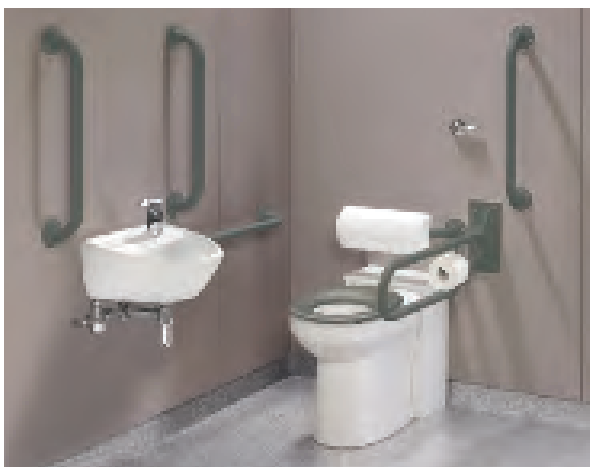

Doc.M rimless back-to-wall pack with grey rails & seat

to specify/order:

Please use the product reference shown below.

Doc.M rimless back-to-wall pack

Left hand with white rails & seat **PK8247WH**
Right hand with white rails & seat **PK8347WH**

Left hand with blue rails & seat **PK8247BE**
Right hand with blue rails & seat **PK8347BE**

Left hand with grey rails & seat **PK8247GY**
Right hand with grey rails & seat **PK8347GY**

comprising components

- *Avalon Rimless HO pan and fixings
- *Concealed cistern and standard lever, 4 or 6 litre flush
- Laminated spacer box
- Avalon seat ring, stainless steel hinge with stability buffers
- Hand rinse - 1 tap hole medical basin
- Spray mixer, lever operated tap
- **Mixing valve - thermostatic TMV3 (SF1337XX)
- 5 Doc.M support rails
- Doc.M hinged support rail and toilet roll holder
- Doc.M back support with cushion
- Wall bolts (pair)
- Grid waste

note

The products included in the set and the layout details are in accordance with those laid down in the building regulations 2003 approved Doc.M effective from 1st May 2004.

wc outlet connector

P trap outlet connector **WF1240WH**
S or turned P trap connector **WF1241WH**

approvals

LABC certificate, ref: 428-5-20
**WRAS Approved
TMV3

material

Vitreous china.
Grab rails in powder coated steel.

colours

Vitreous china in white only.
Rails and seat in white, blue or grey.

White WH (White RAL 9003, Luminance Values 76)
Blue BE (Blue RAL 5011, Luminance Values 6)
Grey GY (Grey RAL 7005, Luminance Values 20)

All measurements shown are in millimetres. Drawing sizes are not to scale.

Hotels

Healthcare

Education

Commercial

Less Able

Twyford

436