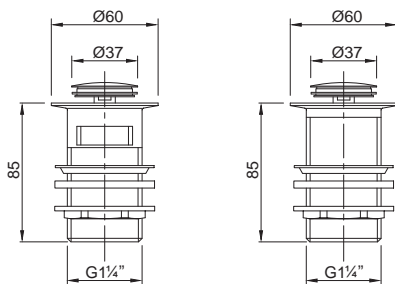

to specify/order:

Please use the product reference shown below.

waste - slotted & un-slotted

applications

General purpose click clack waste for slotted/unslotted basins with/without overflow.

finishes

Chrome plated CP.

1 1/4" washbasin waste, click clack

Slotted, for basins with overflow **WF4350CP**
Un-slotted, for basins without overflow **WF4351CP**