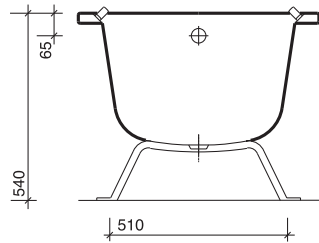

fixings

Enamelled steel supporting cradle screwed to floor.

All measurements shown are in millimetres. Drawing sizes are not to scale.

Commercial

Healthcare

Less Able

Twyford