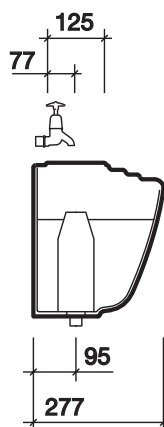

Plastic - all sizes.

All measurements shown are in millimetres. Drawing sizes are not to scale.

Hotels

Healthcare

Education

Commercial

Twyford