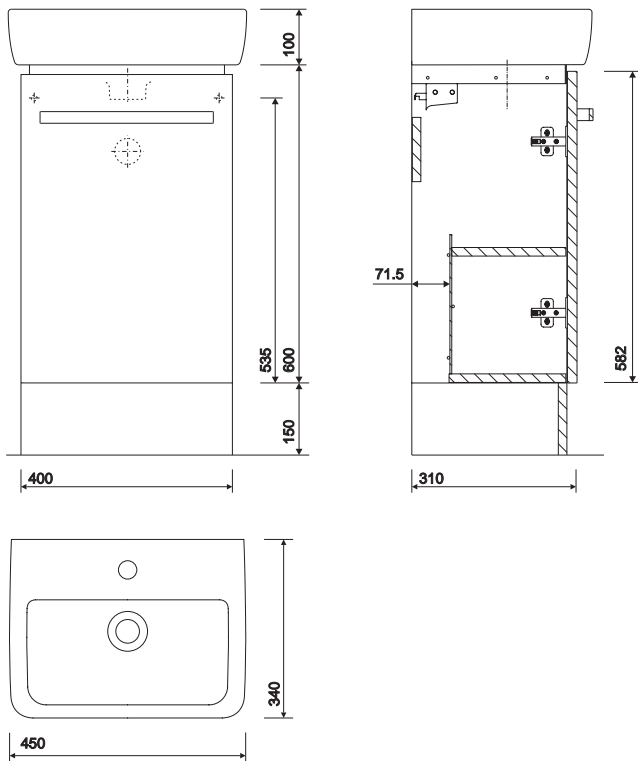

All measurements shown are in millimetres. Drawing sizes are not to scale.

Hotels

Residential

Twyford