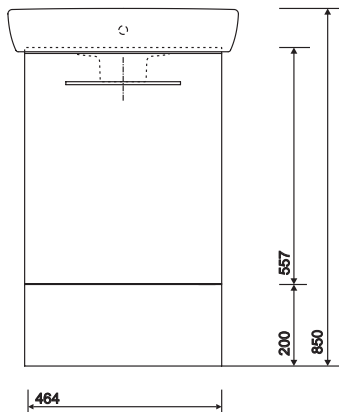

All measurements shown are in millimetres. Drawing sizes are not to scale.

Hotels

Residential

Twyford

e100 500 furniture

co-ordinating mirror cabinet & accessories available
supplied pre-assembled & complete with fixings and service space to help conceal
pipework
flexible installation options