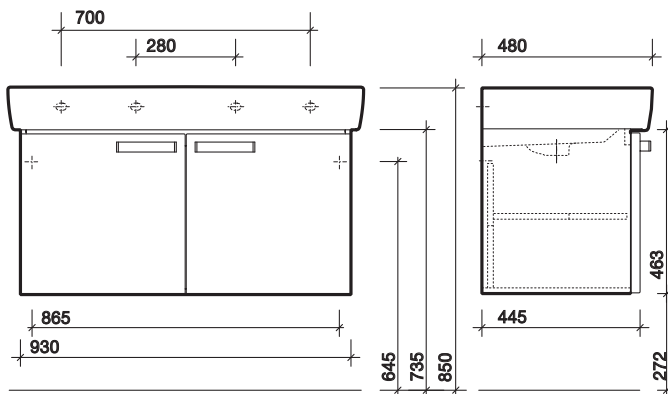

All measurements shown are in millimetres. Drawing sizes are not to scale.