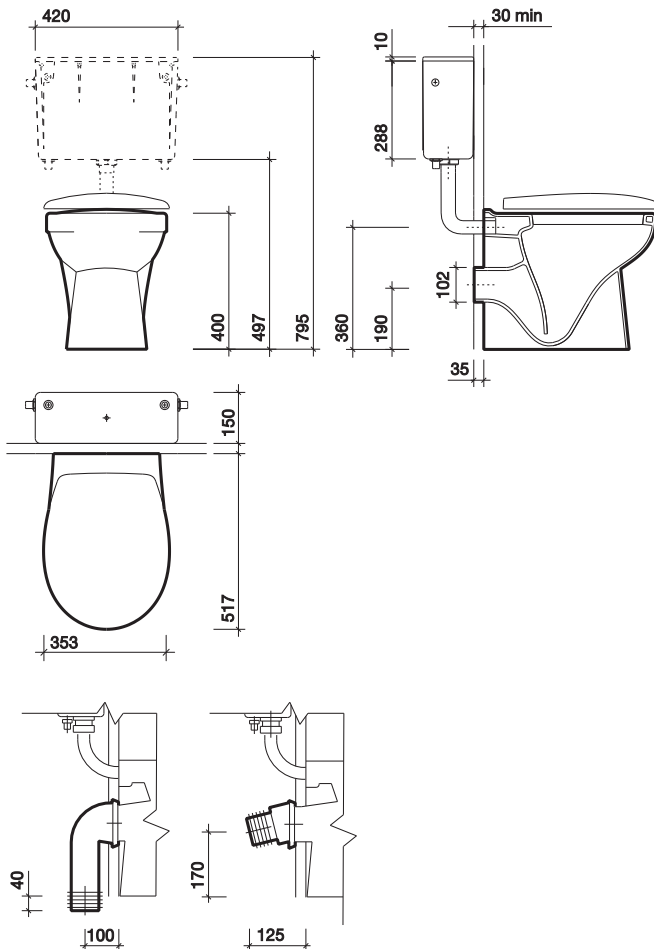

to specify/order:

Please use the product reference shown below.

wc pan

*Horizontal outlet **GN1438WH**

concealed cisterns

	Single Flush		Dual Flush	
	6	4	6/4	4/2.6
Push Button	✓	✓	✓	✓
Lever	✓	✓	✓	

Refer to Concealed Cisterns Matrix for full details.

seat and cover

Seat and cover SS top fix hinge **GN7865WH**

Seat and cover SS top fix hinge,
with soft closing mechanism **GL7995WH**

seat ring

With stainless steel top fix hinges:

White **AV7861WH**

Grey **AV7861GY**

Blue **AV7861BE**

wc outlet connector

P trap outlet connector **WF1240WH**

S or turned P trap connector **WF1241WH**

material

Vitreous china.

colour

White WH.

fixings

WC screwed to floor with fixings provided. Seal to wall and floor using silicone building sealant (not provided).

All measurements shown are in millimetres. Drawing sizes are not to scale.

Hotels

Education

Commercial

Residential

Twyford