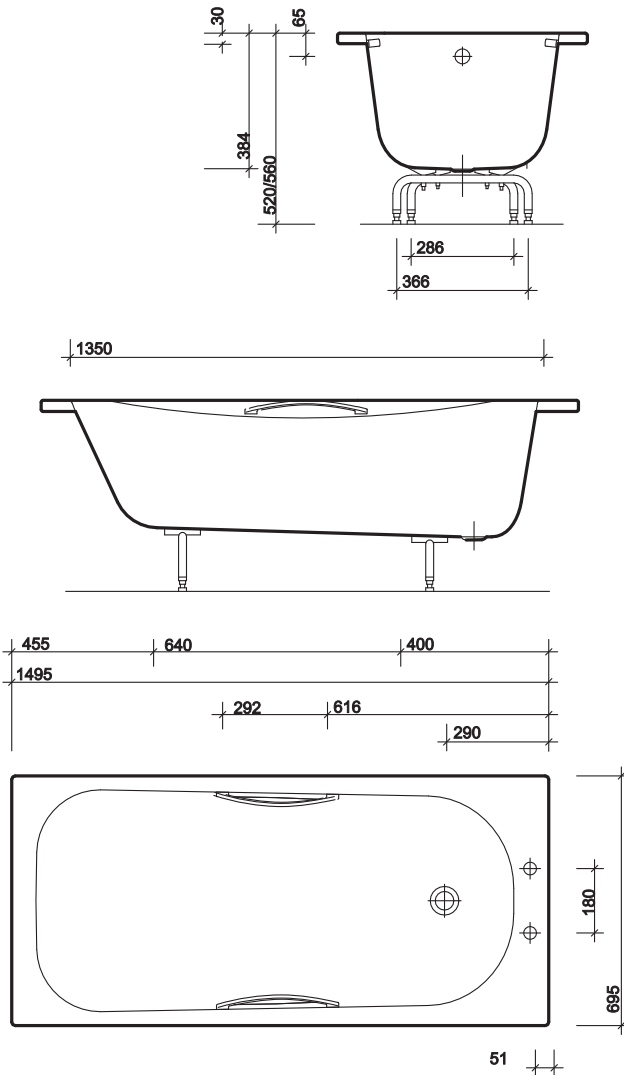

fixings

Cradles with adjustable legs. Screwed to floor and secured to wall with clips provided.

All measurements shown are in millimetres. Drawing sizes are not to scale.

Hotels

Commercial

Residential

Twyford