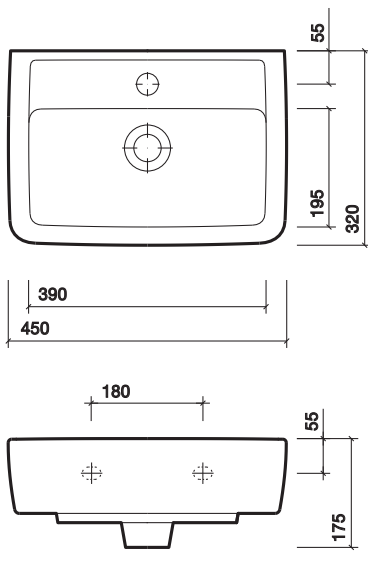

All measurements shown are in millimetres. Drawing sizes are not to scale.

Hotels

Residential

Twyford