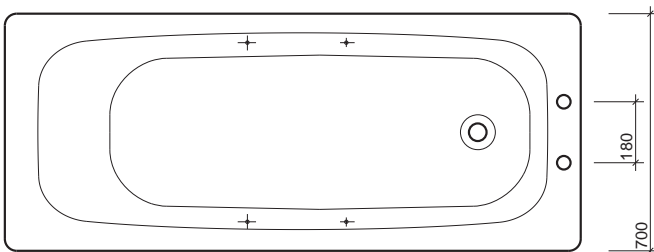

fixings

Bolt on adjustable legs. Secured to wall with clips provided.

All measurements shown are in millimetres. Drawing sizes are not to scale.

Hotels

Commercial

Residential

Twyford

250