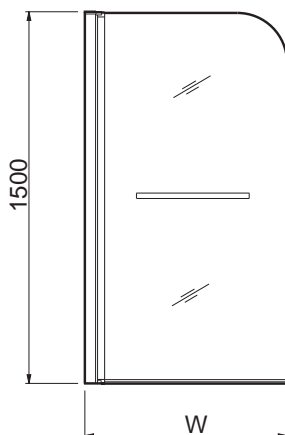

All measurements shown are in millimetres. Drawing sizes are not to scale.

Hotels

Commercial

Residential