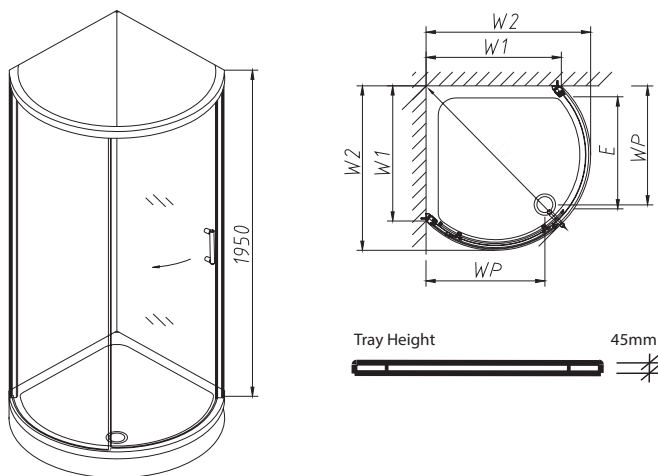

Tray: White.

note

All fixings and instructions included.

Product Number	Description	W1 - Wall Width mm	W2 - Total Width mm	D - Depth mm	E - Entry Width mm	WP - Waste Position mm	Adjustment mm
H83930CP	Hydr8 Bow Quadrant 780mm	770	950	1116	515	N/A	25
H83930WH	Hydr8 Floor Bow Quadrant Tray 780mm	785	960	1125	N/A	680	N/A