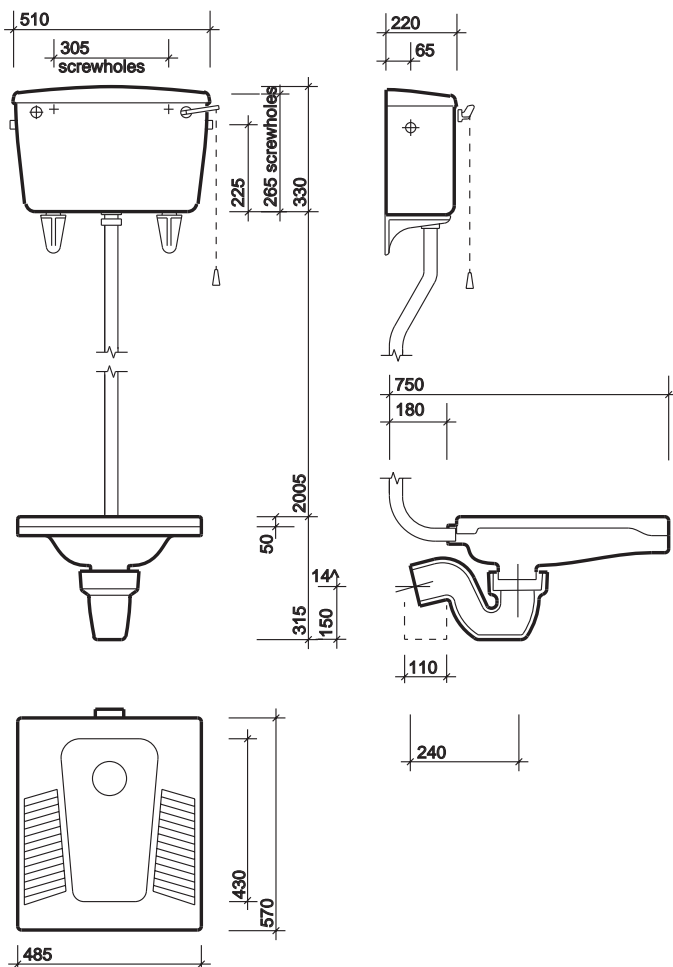

Pan must be fully supported. Cistern screwed
to wall and supported on brackets.

All measurements shown are in millimetres. Drawing sizes
are not to scale.

Commercial

Twyford

fastfix wall frame - wc

frames are supplied pre-assembled for ease and speed of installation
robust steel, powder coated frames are rigid and corrosion resistant