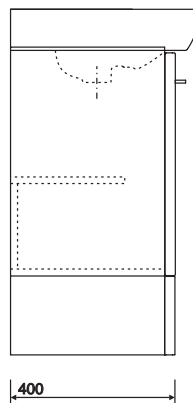

All measurements shown are in millimetres. Drawing sizes are not to scale.

Hotels

Residential

Twyford