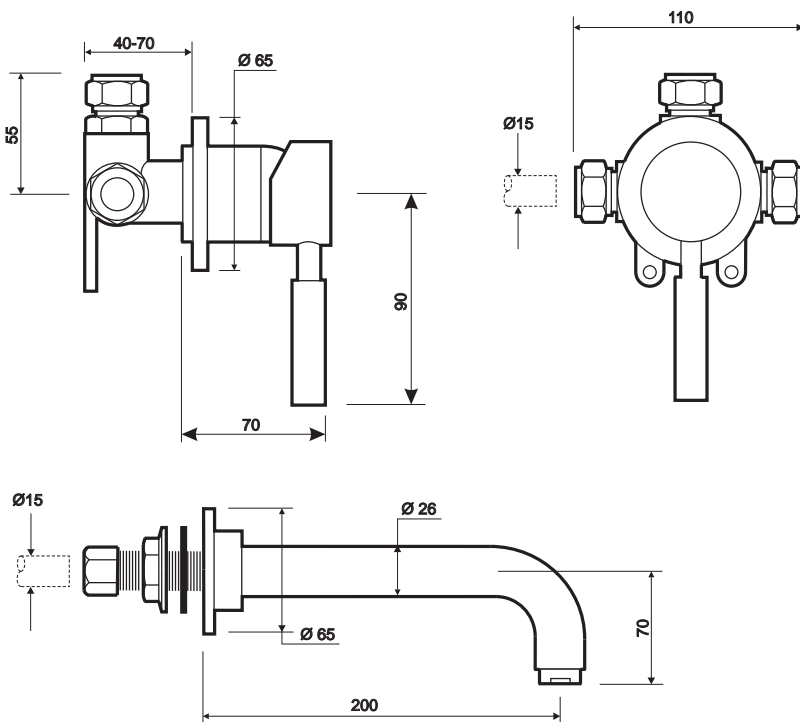

recommended operating pressure

Minimum operating pressure 0.5 bar.

Maximum static pressure 10 bar.

Flow rates SF2501CP						
Pressure (bar)	0.1	0.2	0.3	0.5	1	2
l/min	3.2	6.2	7.8	9.8	15	19

All measurements shown are in millimetres. Drawing sizes are not to scale.

Hotels

Education

Commercial

Twyford