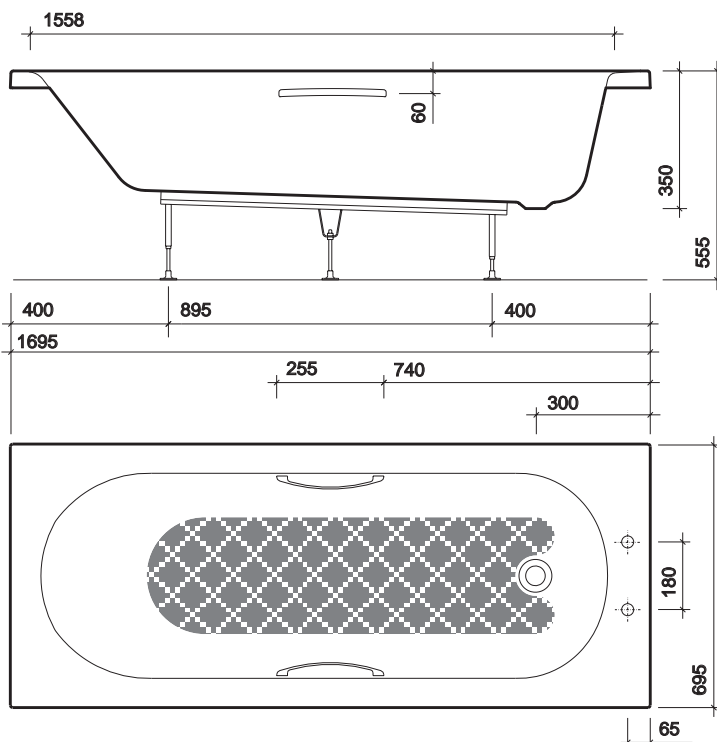

Supported on wooden frame with steel cradle
and adjustable feet. Clips provided for
securing to wall.

All measurements shown are in millimetres. Drawing sizes
are not to scale.

Hotels

Residential

Commercial