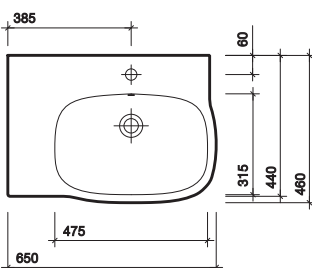

Vitreous china.

colour

White WH.

**Note: Left Hand
variant shown**

All measurements shown are in millimetres. Drawing sizes are not to scale.

Hotels

Commercial

Residential