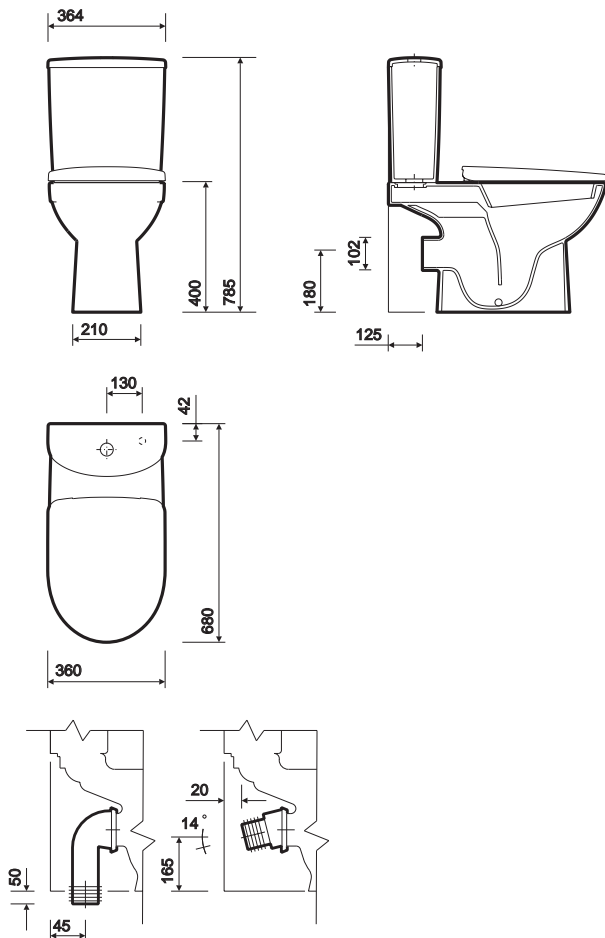

colours

White WH.

All measurements shown are in millimetres. Drawing sizes are not to scale.

Hotels

Commercial

Residential

Twyford