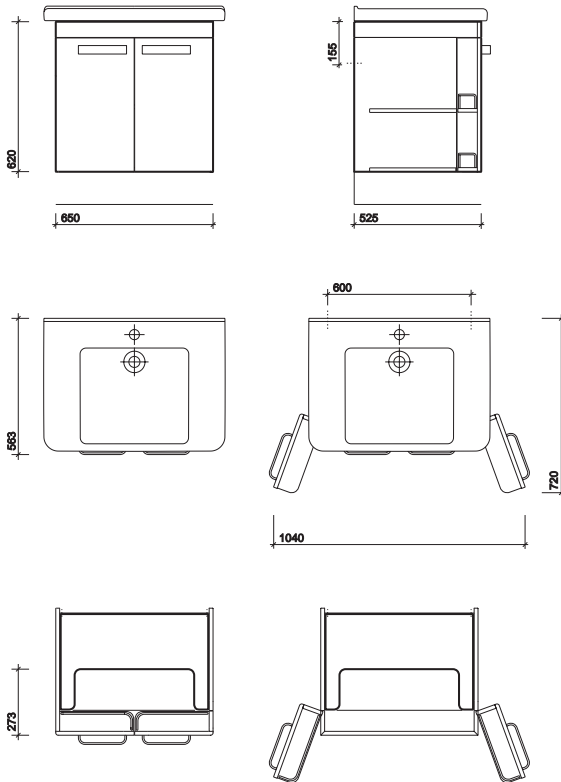

All measurements shown are in millimetres. Drawing sizes are not to scale.

Hotels

Residential

Less Able

Twyford

190