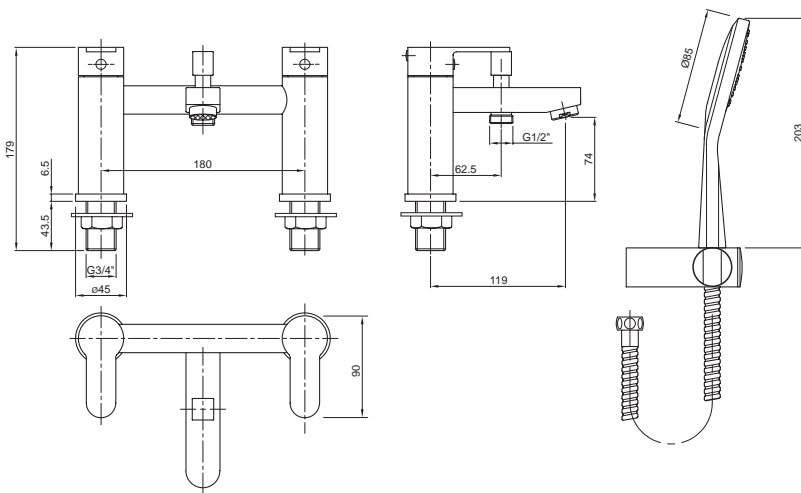

Deck Mounted Bath Shower Mixer – X505265CP

Flow Rate (Litres per minute)	0.2 Bar	0.5 Bar	1.0 Bar	2.0 Bar	3.0 Bar	5.0 Bar
Mixed Tap Outlet	6.5	10.8	15.6	22.2	27.9	37.4
Handset	3.4	6.5	9.7	14.3	18.1	24.3
Flow Limiter Fitted In Handset (Part No:XS9008XX)	2.6	4.4	6.6	7.4	8	8

All measurements shown are in millimetres. Drawing sizes are not to scale.

Hotels

Commercial

Residential

Twyford