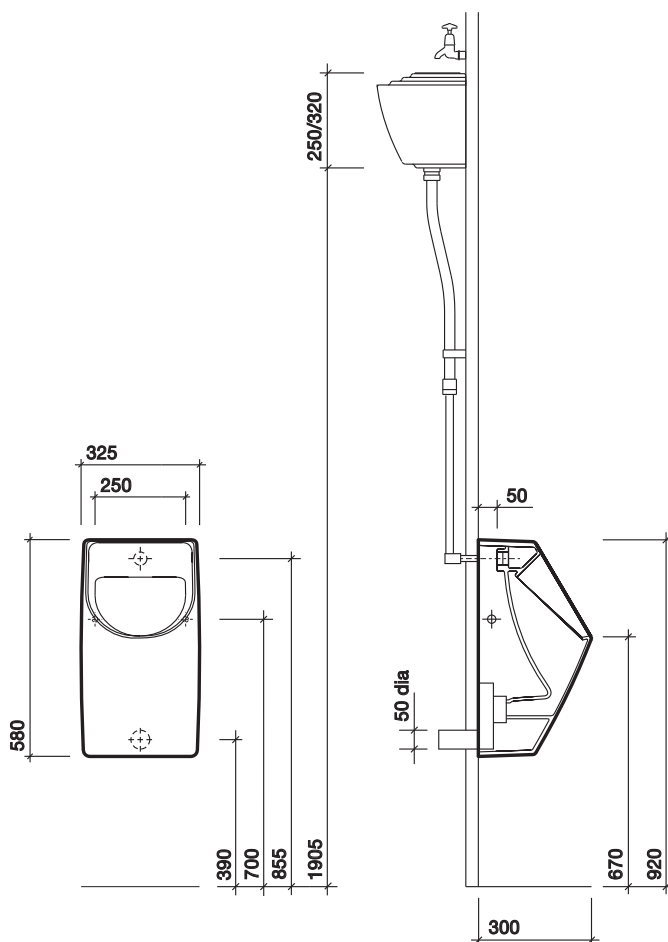

White WH.

All measurements shown are in millimetres. Drawing sizes are not to scale.

Hotels

Education

Commercial

Twyford

390

galerie plan - flush control