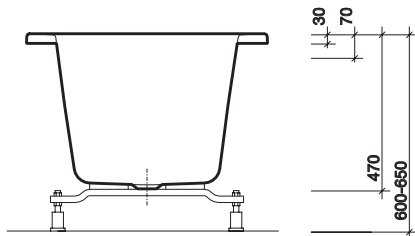

All measurements shown are in millimetres. Drawing sizes
are not to scale.

Hotels

Residential

Twyford

237