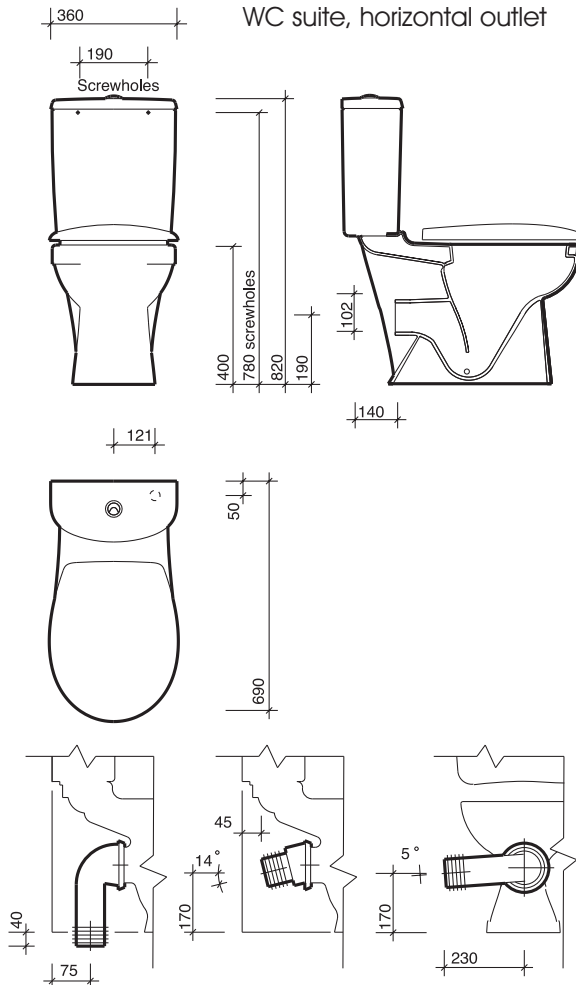

fixings

All fixings included.

Galerie close coupled washdown
WC suite, horizontal outlet

All measurements shown are in millimetres. Drawing sizes are not to scale.

Hotels

Commercial

Residential