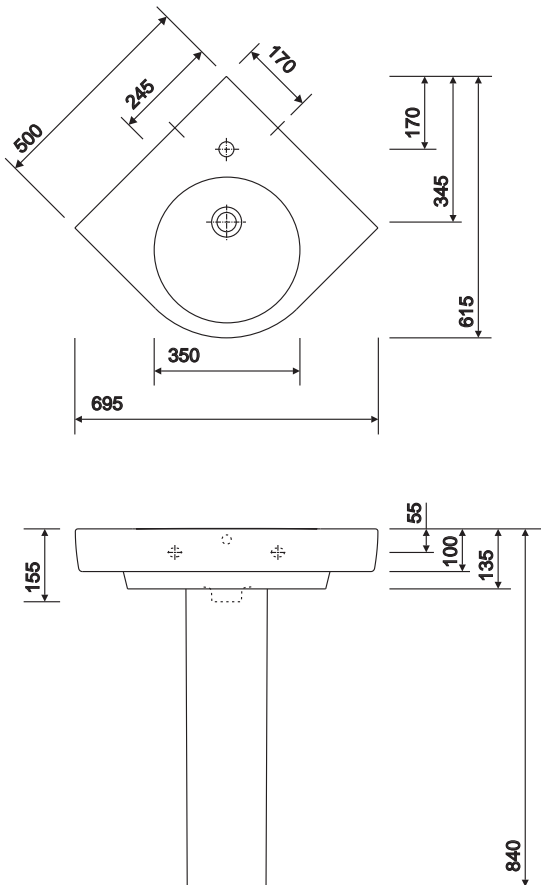

All measurements shown are in millimetres. Drawing sizes are not to scale.

Hotels

Commercial

Residential

Twyford

130