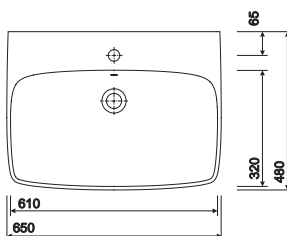

All measurements shown are in millimetres. Drawing sizes are not to scale.

Hotels

Education

Commercial

Residential

Twyford

e100 square 600,550,500

co-ordinating e100 square range
co-ordinating furniture available