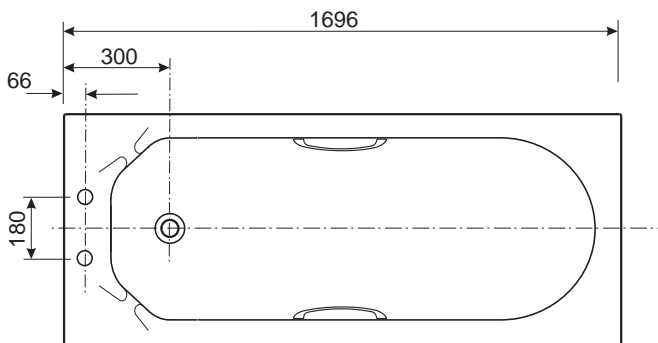

All measurements shown are in millimetres. Drawing sizes are not to scale.

Hotels

Residential

Commercial

Twyford

rio 1700 x 750

double ended bath, waste and tap position central
ungripped bath

to specify/order: