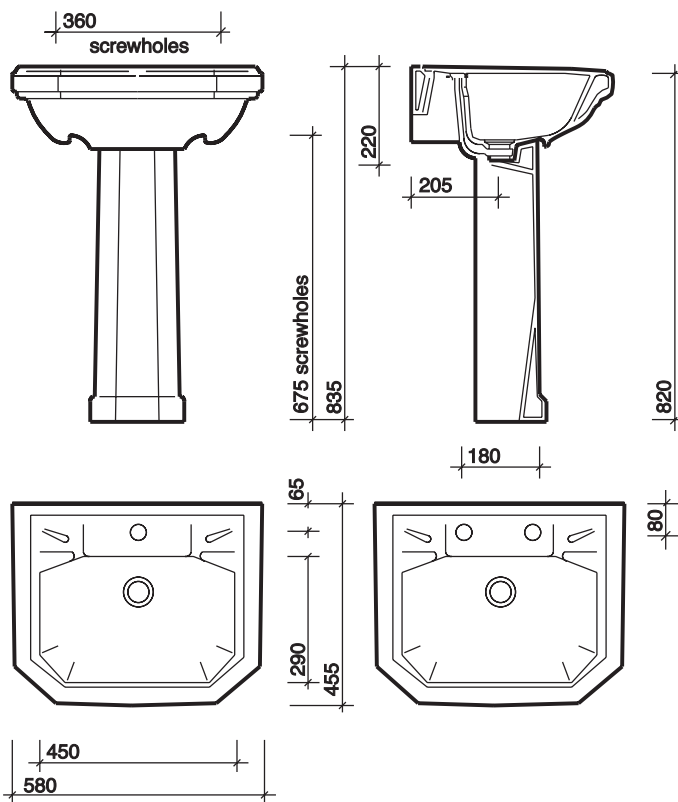

material

Vitreous china.

colours

White WH.

fixings

Pedestal with basin screwed to wall,
(pedestal screwed to floor).

All measurements shown are in millimetres. Drawing sizes are not to scale.

Hotels