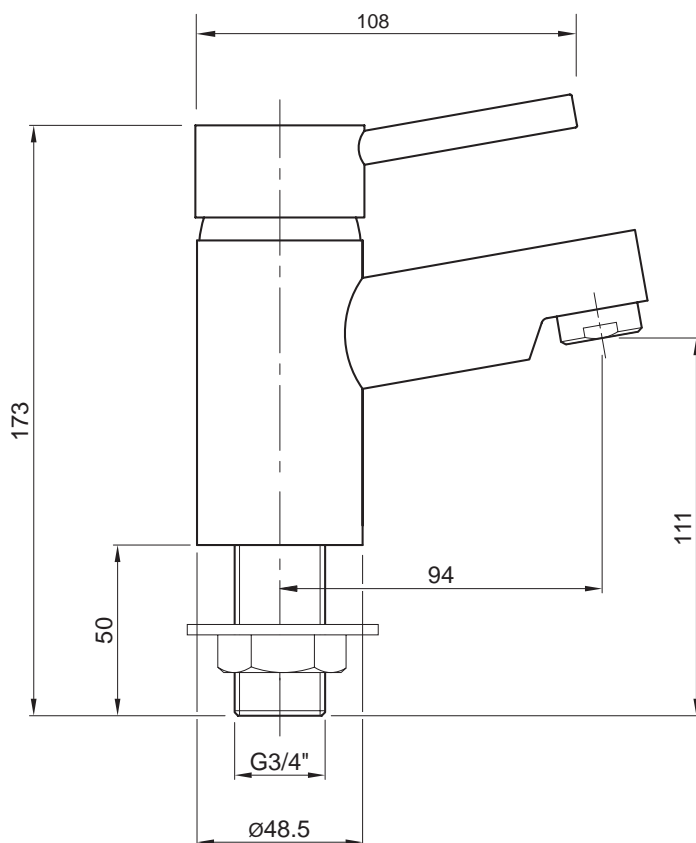

3/4" Bath Pillar Taps – X605215CP

Flow Rate (Litres per minute)	0.2 Bar	0.5 Bar	1.0 Bar	2.0 Bar	3.0 Bar	5.0 Bar
Standard	11.6	19.7	28.5	40.4	49.5	63.9

All measurements shown are in millimetres. Drawing sizes are not to scale.

to specify/order:

Please use the product reference shown below.

X60 bath pillar taps

X60 Bath 3/4" Pillar Taps

X605215CP

finish

Chrome plated CP.

approvals

Product manufactured from WRAS approved materials

standards

Chrome plated to BS EN248

system requirements

Can be installed on any system

recommended operating pressure

Minimum operating pressure 1 bar.
Maximum operating pressure 5 bar.

note

Maximum surface thickness to fit tap is 33mm.
Plastic back nuts included.

Hotels

Commercial

Residential

Twyford