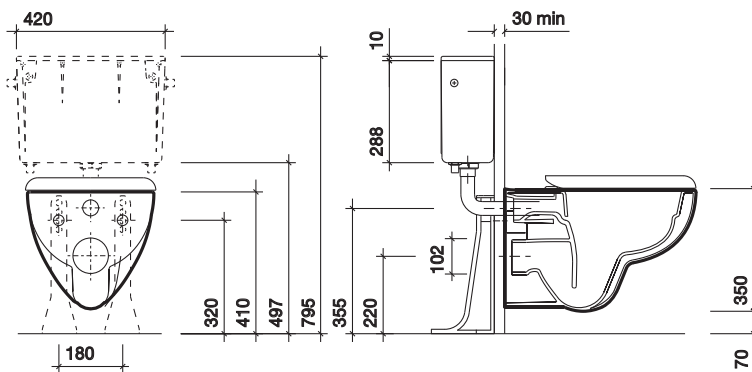

pre-wall

Suitable for use with Fastfix pre-wall system FF1101ST

All measurements shown are in millimetres. Drawing sizes are not to scale.

Hotels

Education

Commercial

Residential

Twyford