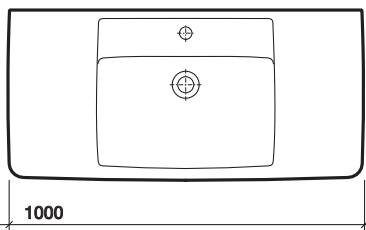

All measurements shown are in millimetres. Drawing sizes are not to scale.