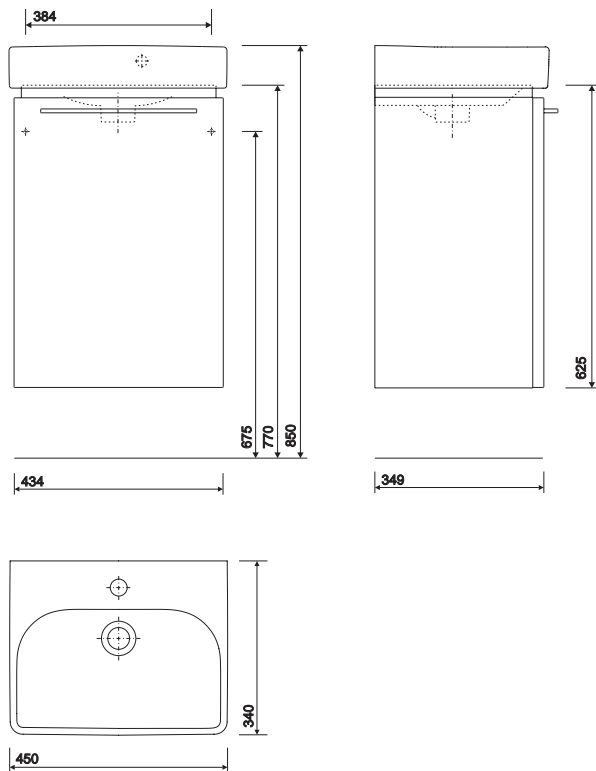

E500 450 1TH washbasin and grey gloss
1 door furniture unit

All measurements shown are in millimetres. Drawing sizes are not to scale.

Hotels

Residential

Twyford

216