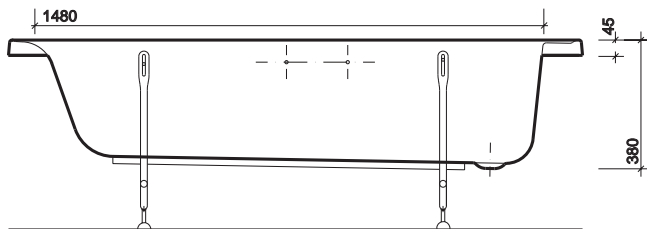

All measurements shown are in millimetres. Drawing sizes
are not to scale.