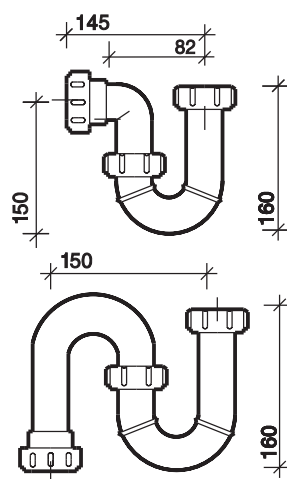

tubular S and P traps

1 1/2" S outlet

WF8492XX

1 1/2" P outlet

WF8493XX

note

Suitable for camden and cliffon urinal bowls.

material

Plastics.

colours

White XX.

All measurements shown are in millimetres. Drawing sizes are not to scale.

For sector applications please refer to urinal.

Twyford

399