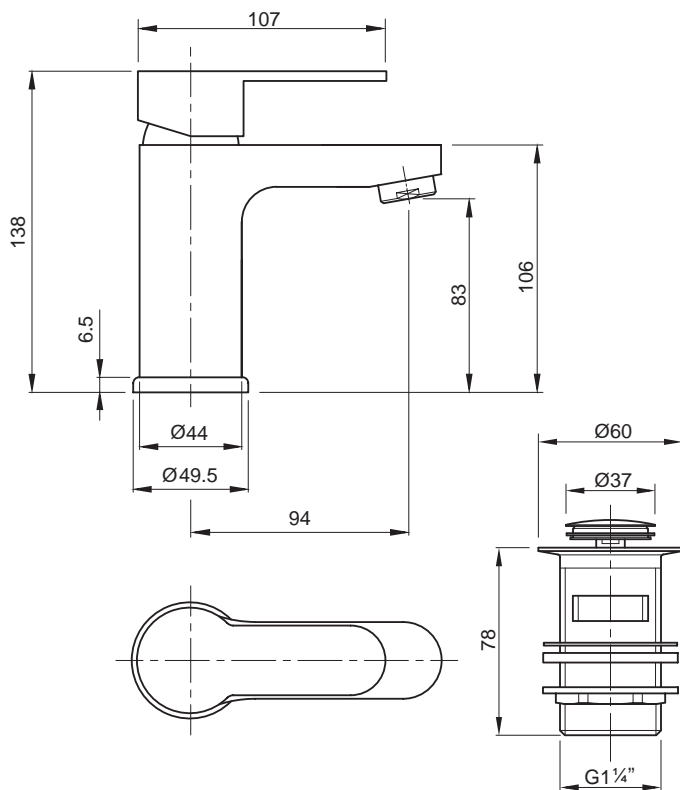

to specify/order:

Please use the product reference shown below.

X50 basin mono mixer - mini

X50 Basin Mono Mixer - Mini
Inc Click Clack Waste **X505122CP**
7.5 LPM Flow regulator **XS9075XX**

finish

Chrome plated CP.

approvals

Product manufactured from WRAS approved materials

standards

Chrome plated to BS EN248

system requirements

Can be installed on any system

recommended operating pressure

Minimum operating pressure 0.2 bar.
Maximum operating pressure 5 bar.

note

Maximum surface thickness to fit tap is 44mm.
Easy fit clicker waste (slotted) included.
Attached using 'C' plate fixing kit included.

Deck Mounted Mini Basin Mixer – X505122CP

Flow Rate (Litres per minute)	0.2 Bar	0.5 Bar	1.0 Bar	2.0 Bar	3.0 Bar	5.0 Bar
Standard Mixed	5.0	8.6	13.1	18.7	22.5	28.5
Flow Limiter Fitted (Part No:XS9075XX)	2.10	3.80	5.40	6.90	7.50	7.50

All measurements shown are in millimetres. Drawing sizes are not to scale.

Hotels

Commercial

Residential

Twyford