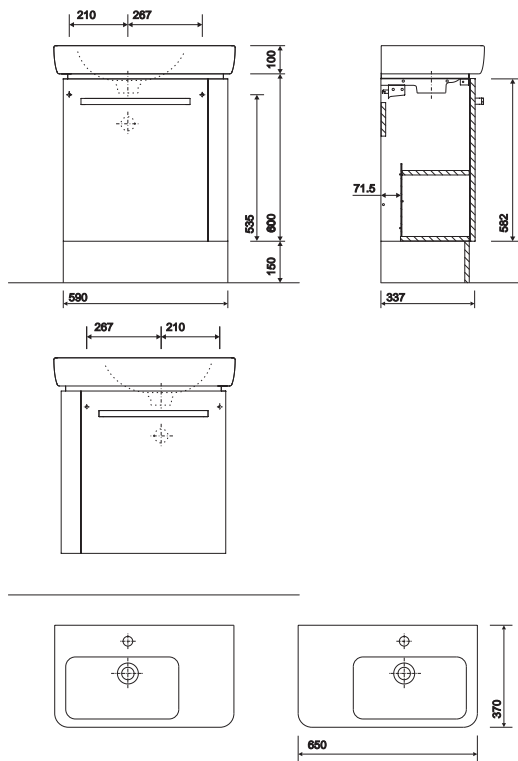

to specify/order:

Please use the product reference shown below.

furniture unit

590 x 604 x 337mm, including wall fixings:

Left hand towel rail - White **E20281WH**
Left hand towel rail - Grey **E20281GY**

Right hand towel rail - White **E20291WH**
Right hand towel rail - Grey **E20291GY**

furniture washbasin

650 x 370mm:

Left hand shelf, 1 tap hole **E24011WH**
Right hand shelf, 1 tap holes **E24411WH**

washbasins

For washbasin ancillary items please refer to the washbasin section.

optional plinths or legs

650 Plinth - White **E20006WH**
650 Plinth - Grey **E20006GY**
Pair of feet - Chrome Plated **E20010CP**

material

Highly moisture resistant MDF.

colours

White gloss, Grey gloss

All measurements shown are in millimetres. Drawing sizes are not to scale.

Hotels

Residential

Twyford