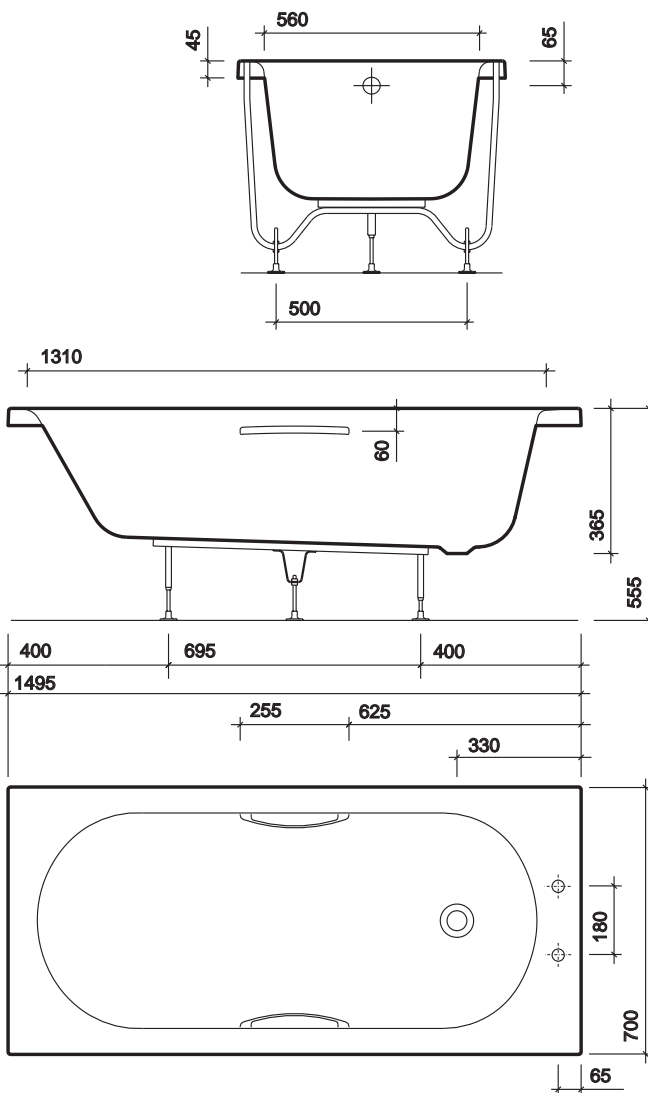

colours

White WH.

fixings

Supported on wooden frame with steel cradle. Note: Adjustable feet pre-assembled secured to wall with clips provided.

All measurements shown are in millimetres. Drawing sizes are not to scale.