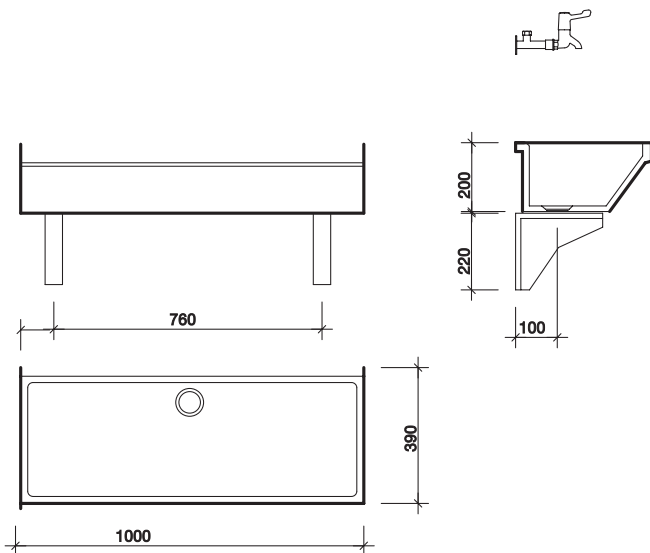

colours

White WH.

All measurements shown are in millimetres. Drawing sizes are not to scale.

Education

Commercial

Twyford

406