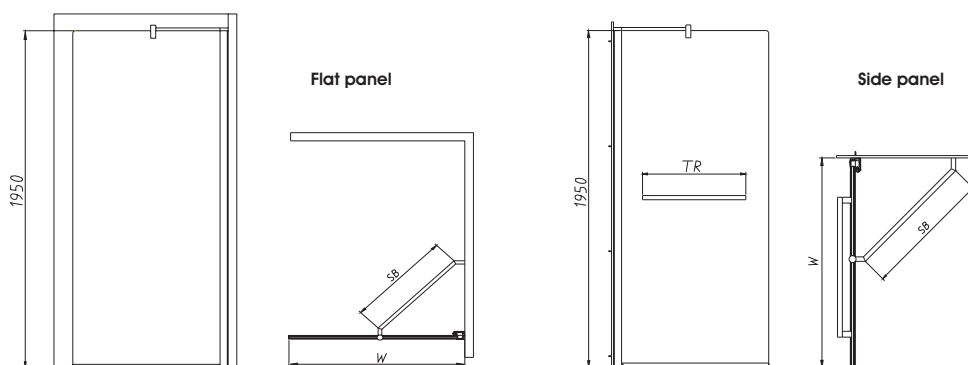

All measurements shown are in millimetres. Drawing sizes are not to scale.

Hotels

Commercial

Residential

Less Able

Twyford