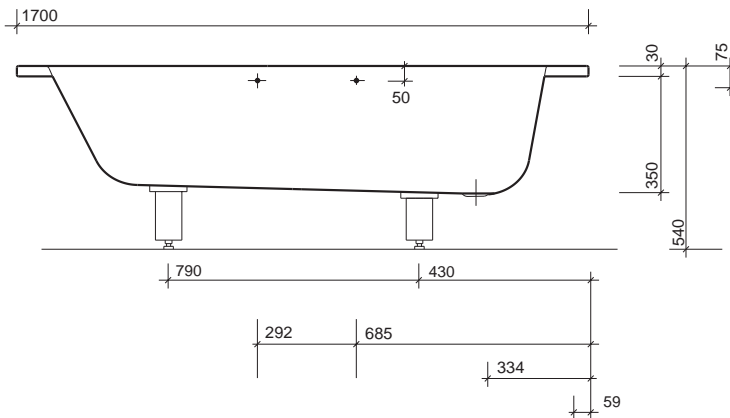

fixings

Bolt on adjustable legs. Secured to wall with clips provided.

All measurements shown are in millimetres. Drawing sizes are not to scale.

Hotels

Commercial

Residential

Twyford

250