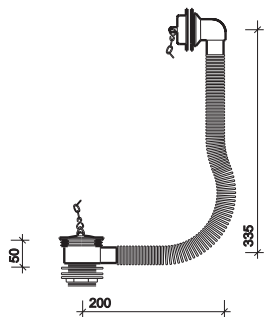

Chain waste

to specify/order:

Please use the product reference shown below.

finishes

Chrome plated CP.

chain waste/overflow

Chrome plated

WF5650CP