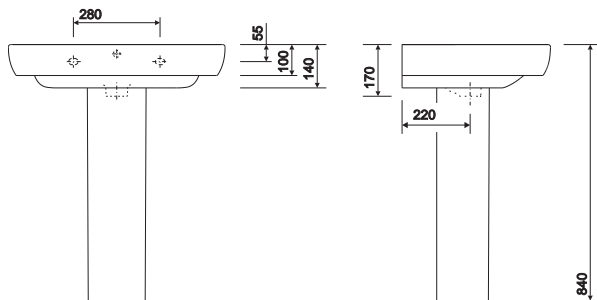

All measurements shown are in millimetres. Drawing sizes are not to scale.

Hotels

Residential

Twyford

e500 square 1200 double

modern slim rim design washbasin
washbasin retains practical 120mm bowl depth
co-ordinating e500 square range