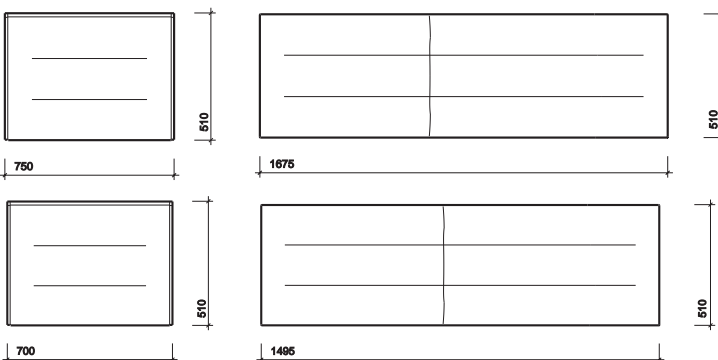

to specify/order:

Please use the product reference shown below.

galerie optimise (dedicated to offset shower bath 1700)

1700mm Shower Bath front panel **GP7371WH**

750mm End panel **GP8001WH**

galerie optimise (dedicated to offset shower bath 1500)

1500mm Shower Bath front panel **GP7175WH**

End panel (for baths up to 700mm wide) **GN7122WH**

material

Moulded styrene 3.0mm thick.

colours

White WH.

fixings

Secured under bath rim using clips supplied with bath and screwed to timber blocks (not provided).

All measurements shown are in millimetres. Drawing sizes are not to scale.

Hotels

Residential

Twyford