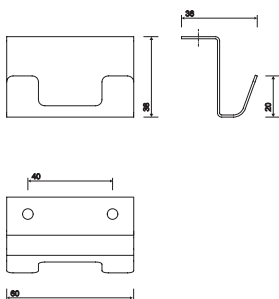

Towel hook

towel hook

Towel hook - Polished Steel

E10004XX

finish

Polished Steel