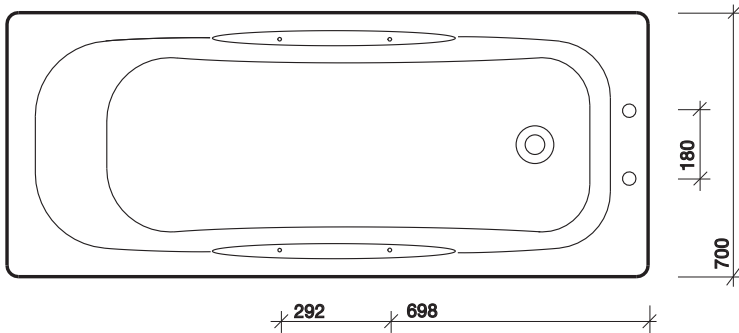

White WH.

fixings

Bolt on adjustable legs. Secured to wall with clips provided.

All measurements shown are in millimetres. Drawing sizes are not to scale.

Hotels

Commercial

Residential

Twyford