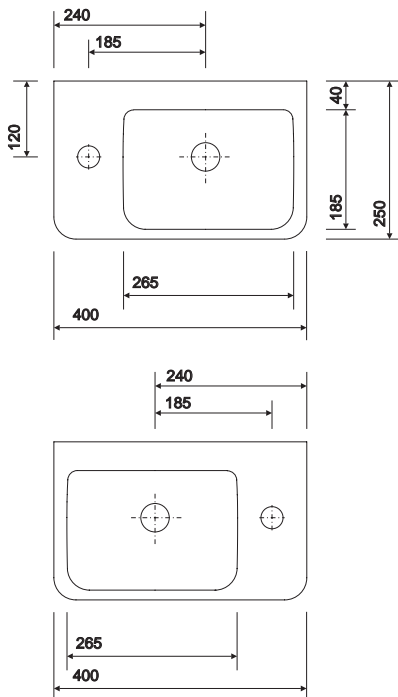

colours

White WH.

All measurements shown are in millimetres. Drawing sizes are not to scale.

Hotels

Commercial

Residential

Twyford

e500 round 700,650,600,550