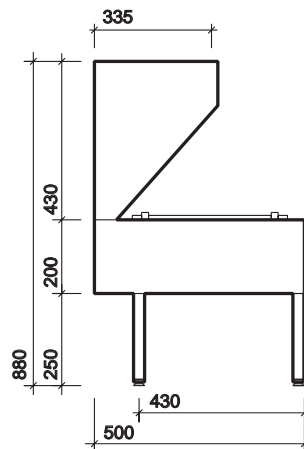

All measurements shown are in millimetres. Drawings sizes are not to scale.

Hotels

Healthcare

Education

Commercial

Twyford

428