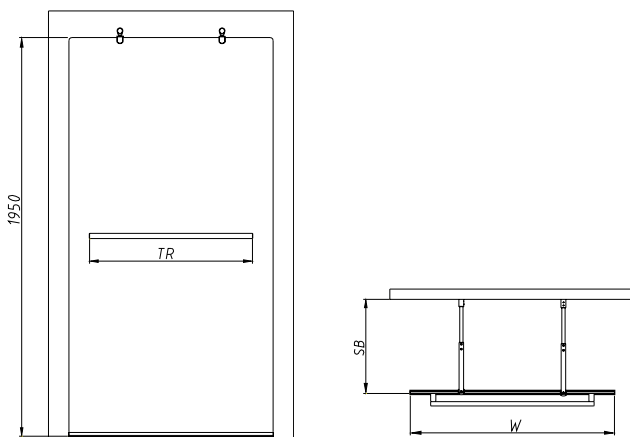

All measurements shown are in millimetres. Drawing sizes are not to scale.

Hotels

Commercial

Residential

Less Able

Twyford

360