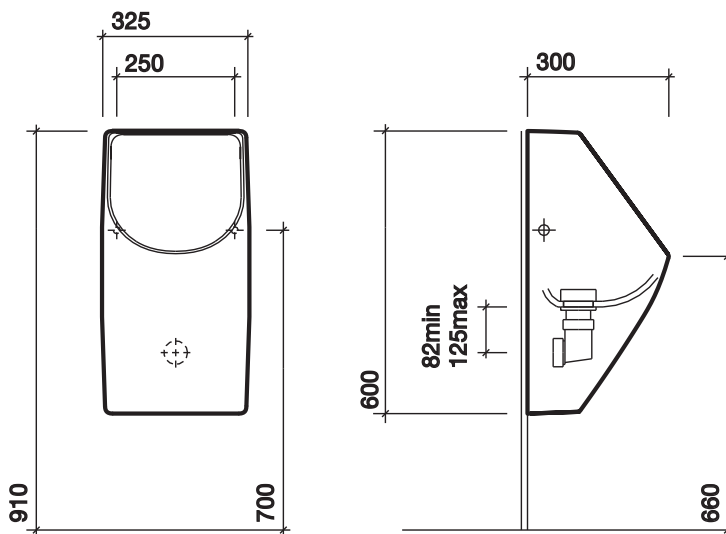

All measurements shown are in millimetres. Drawing sizes are not to scale.

Hotels

Education

Commercial

Twyford

galerie plan

modern design with completely closed sides
water supply from the rear

Back inlet/concealed