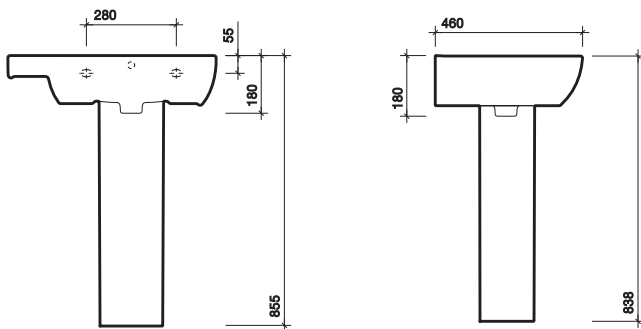

Vitreous china.

colour

White WH.

**Note: Left Hand
variant shown**

All measurements shown are in millimetres. Drawing sizes are not to scale.

Hotels

Commercial

Residential