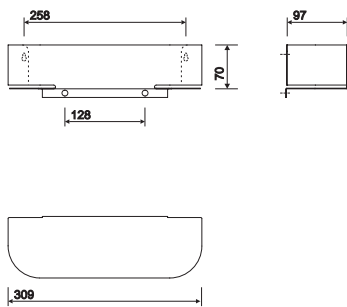

All measurements shown are in millimetres. Drawing sizes are not to scale.

Hotels

Residential

Twyford

201

e100 furniture accessories

optional accessories for the e100 furniture range include; lighting, storage and a towel hook for added practicality for an alternative installation method chrome legs are also available