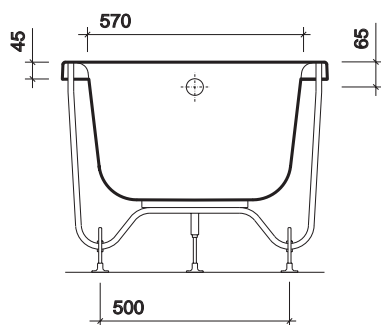

All measurements shown are in millimetres. Drawing sizes are not to scale.

Hotels

Residential

Commercial

Twyford

240

opal (with tread) 1500 x 700

soft tread pattern covers full length of base
space saving for smaller bathrooms
available with or without grips