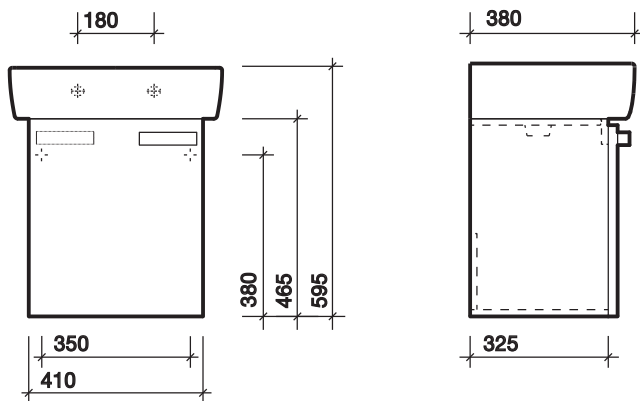

All measurements shown are in millimetres. Drawing sizes are not to scale.

Hotels

Residential

Twyford