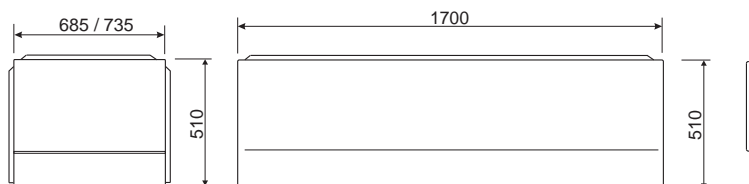

All measurements shown are in millimetres. Drawing sizes are not to scale.

Hotels

Commercial

Residential

Twyford

260