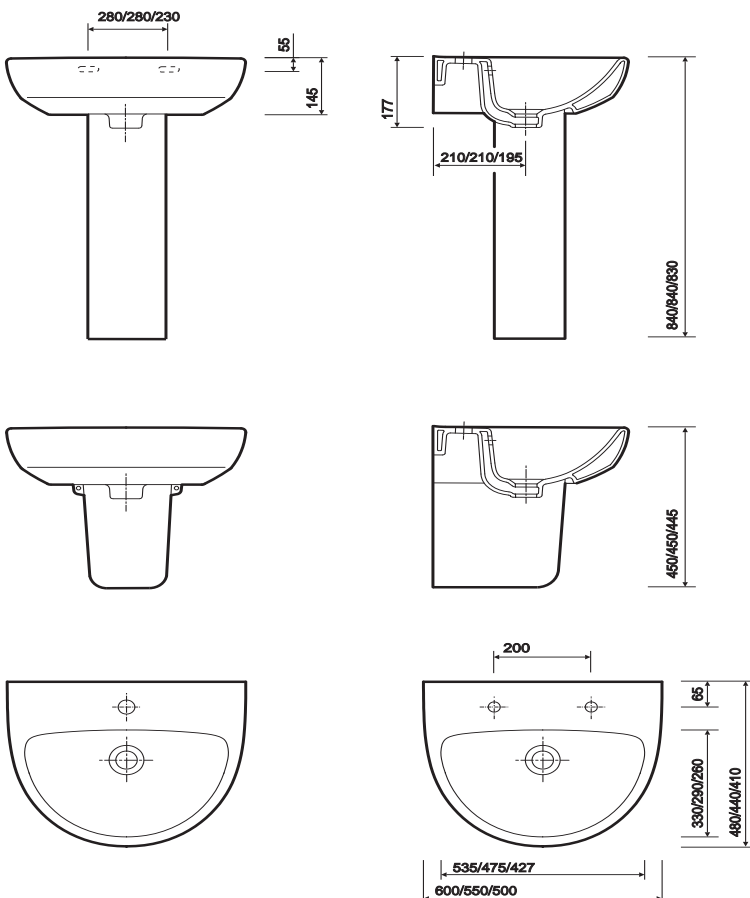

alternative fixings

Total Install® pack - fixing for non load bearing walls. Refer to Total Install.

All measurements shown are in millimetres. Drawing sizes are not to scale.

Hotels

Education

Commercial

Residential

Twyford