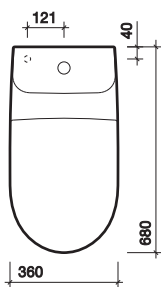

All measurements shown are in millimetres. Drawing sizes are not to scale.

Hotels

Residential

Less Able

Twyford

alcona

environmentally friendly 4/2.6 litre dual flush
co-ordinatingalcona range

Alcona flushwise WC suite, horizontal outlet