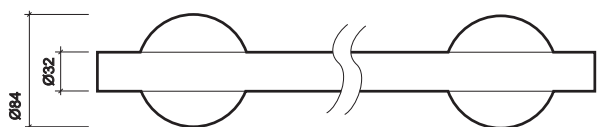

fixings

Secure rail to wall using suitable fixings for wall structure. Concealed fittings.