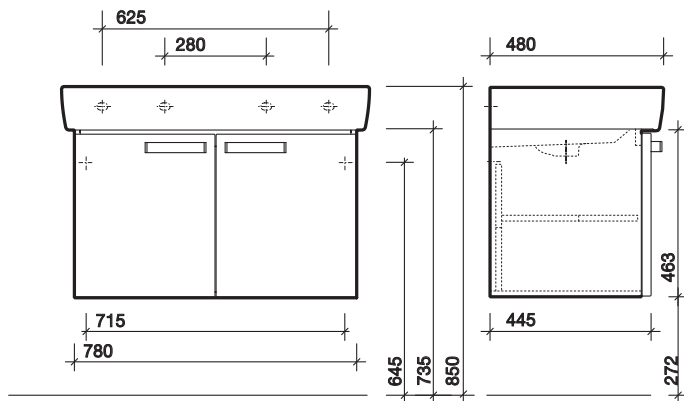

All measurements shown are in millimetres. Drawing sizes are not to scale.

Hotels

Residential

Twyford

220