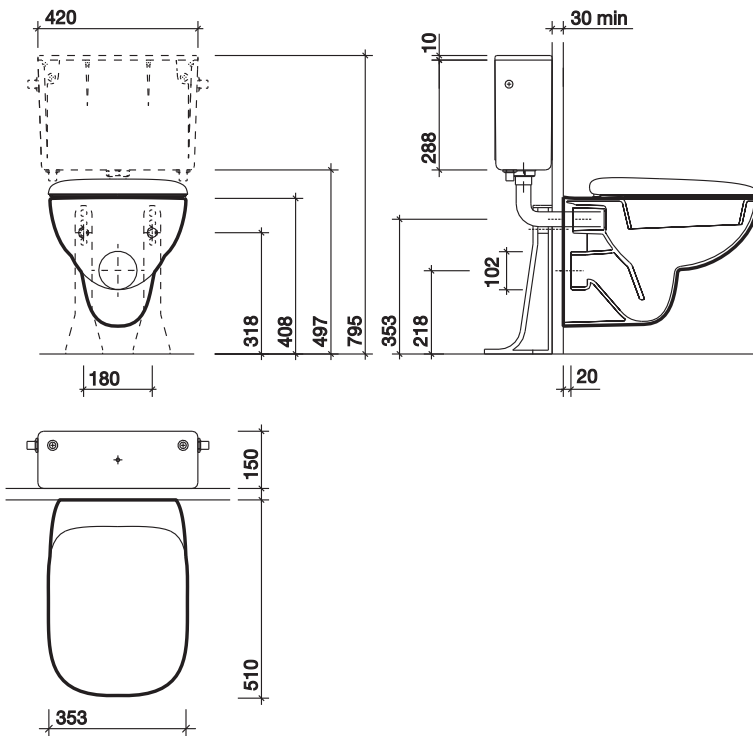

material

Vitreous china.

colours

White WH.

fixings

Supporting brackets screwed to floor for non load bearing walls, up to 100mm thick.

All measurements shown are in millimetres. Drawing sizes are not to scale.