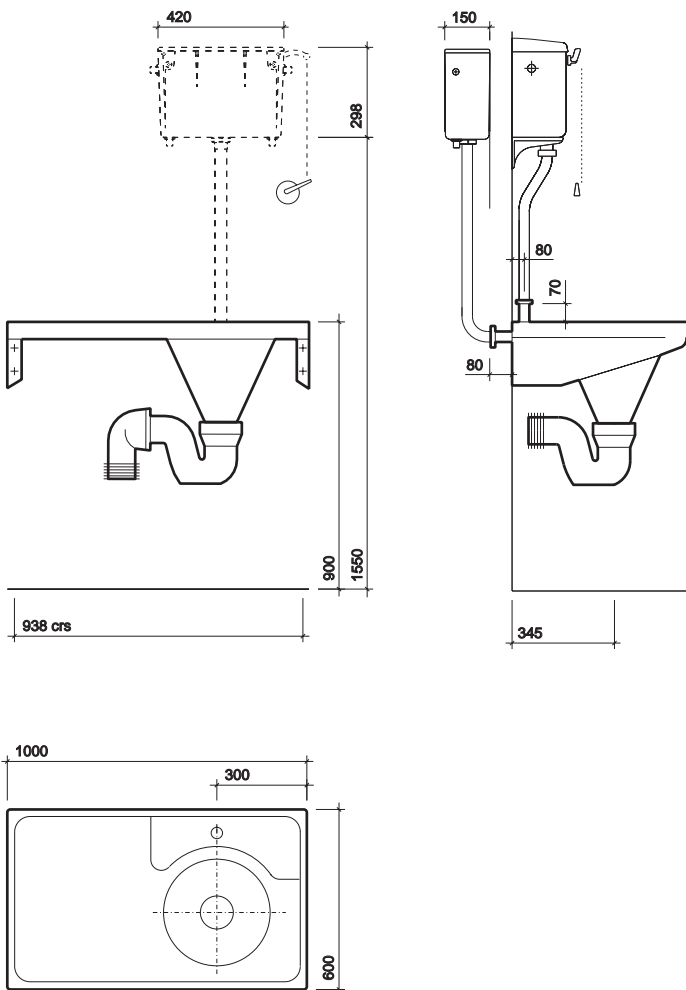

All measurements shown are in millimetres. Drawing sizes are not to scale.

to specify/order:

Please use the product reference shown below.

hopper and worktop

(left hand drainer, right hand hopper)

1000 x 600mm, hopper 110mm diam. outlet, flushpipe connectors, satin polish finish: