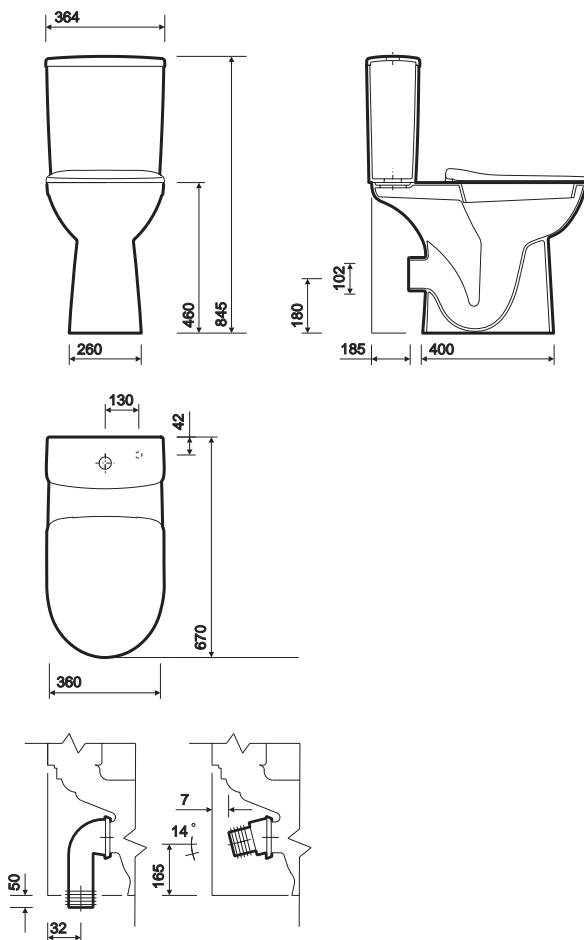

fixings

WC screwed to floor. cistern screwed to wall.

material

Vitreous china.

colours

White WH.

All measurements shown are in millimetres. Drawing sizes are not to scale.

Hotels