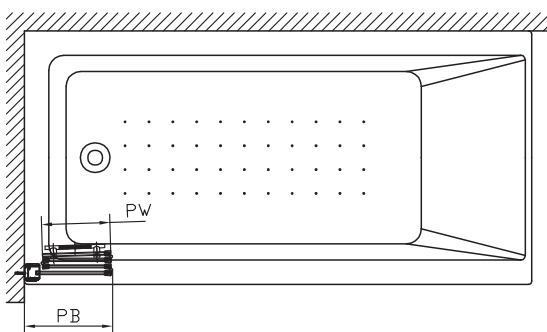

All measurements shown are in millimetres. Drawing sizes are not to scale.

Hotels

Commercial

Residential

Twyford