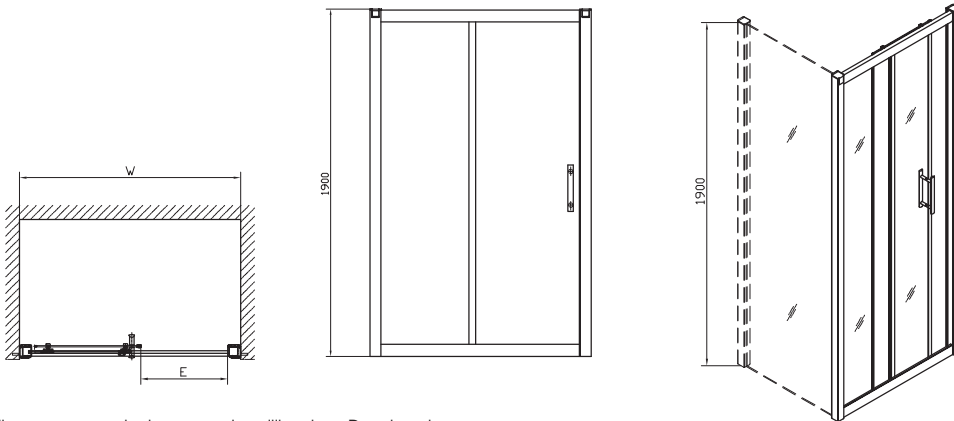

All measurements shown are in millimetres. Drawing sizes are not to scale.

Hotels

Commercial

Residential

Twyford