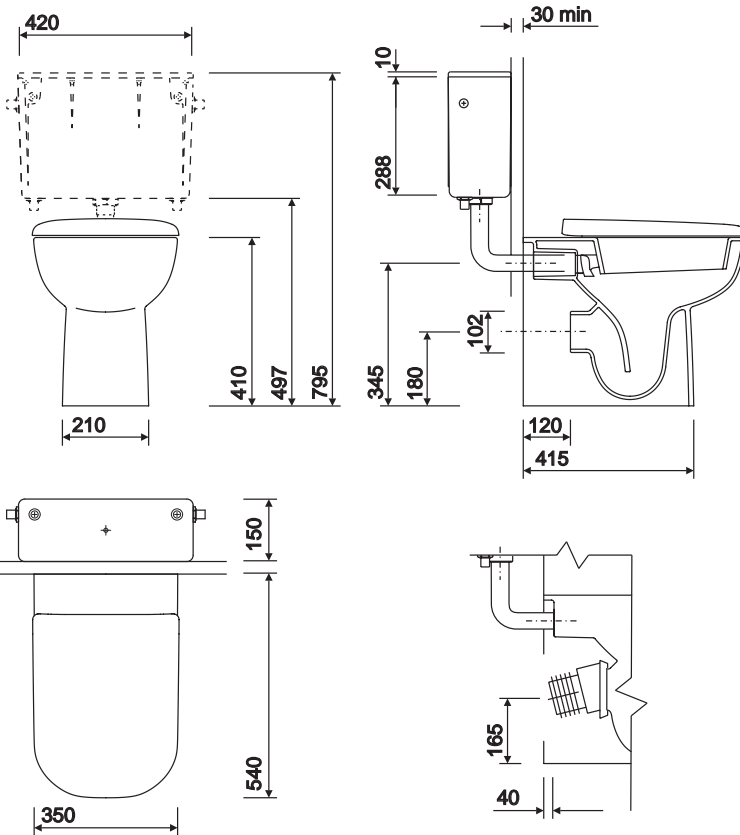

WF1241WH

fixings

WC floor fixings supplied, and sealed to wall and floor using silicone building sealant (not provided). Cistern screwed to wall.

material

Vitreous china.

colours

White WH.

All measurements shown are in millimetres. Drawing sizes are not to scale.