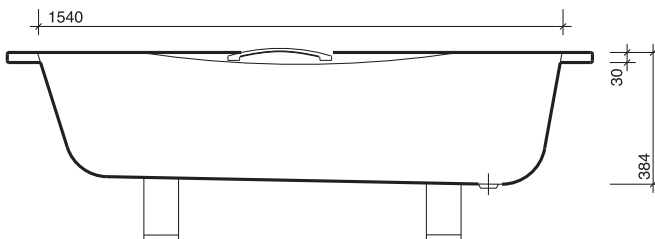

All measurements shown are in millimetres. Drawing sizes are not to scale.

Commercial

Healthcare

Less Able

Twyford

*

celtic low capacity 1700 x 700

economy low volume steel bath with fast fix leg set
 1.8mm thick
 low capacity - 140 litres to over flow