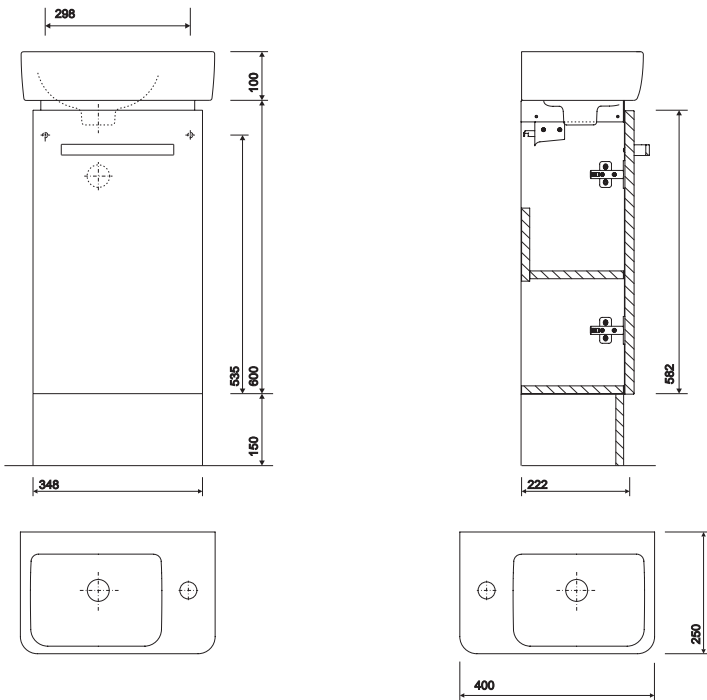

All measurements shown are in millimetres. Drawing sizes are not to scale.

Hotels

Residential

Twyford