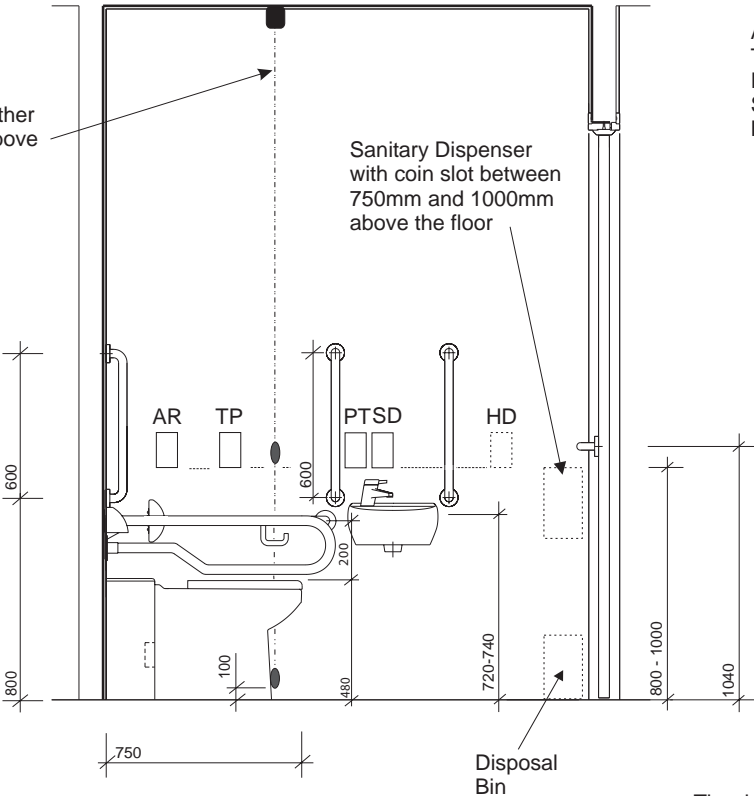

- AR: Alarm Reset Button
- TP: Toilet Paper Dispenser
- PT: Paper Towel Dispenser
- SD: Soap Dispenser
- HD: Possible position for Automatic Hand Dryer

The drawing above shows a Left Hand installation. A Right Hand installation is the mirror image of above.

All measurements shown are in millimetres. Drawing sizes are not to scale.