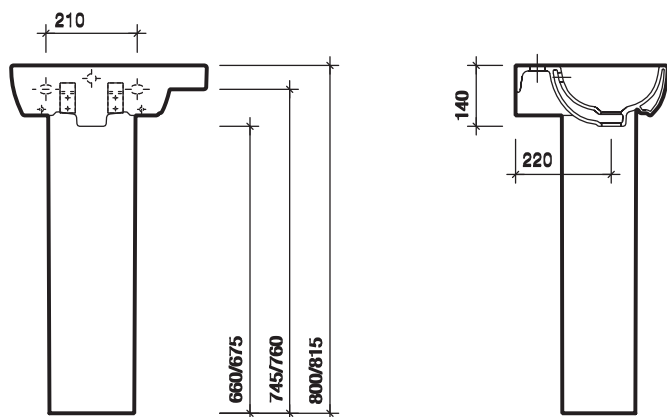

waste & traps

Refer to wastes & traps.

material

Vitreous china.

colour

White WH.

All measurements shown are in millimetres. Drawing sizes are not to scale.

Hotels