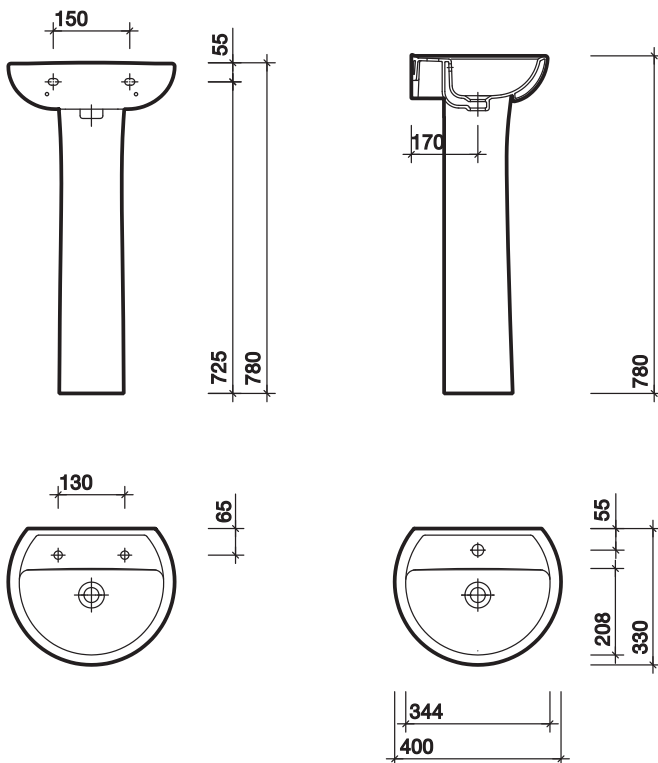

colour

White WH.

Alcona 400 x 330mm handrinse basin

All measurements shown are in millimetres. Drawing sizes are not to scale.

Hotels

Education

Commercial

Residential