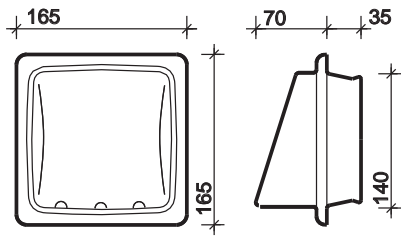

Soap tray

to specify/order:

Please use the product reference shown below

soap tray

VC9808WH

material

Vitreous china.

colours

White WH.

fixings

Recessed into wall.

All measurements shown are in millimetres. Drawing sizes are not to scale.

Hotels

Commercial

Residential