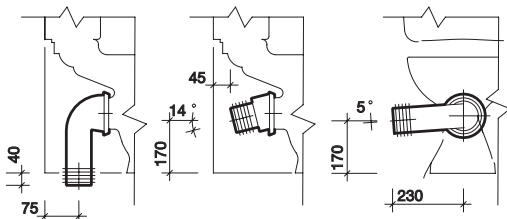

All measurements shown are in millimetres. Drawing sizes are not to scale.

AWARDED THE WATERWISE MARQUE

Best design WC for water reduction.

Note: Variation in drainage systems may necessitate increasing the flush volume to ensure efficient drainline carry, this can be done post installation up to 6/4 litre max.

Hotels

Commercial

Residential

Twyford