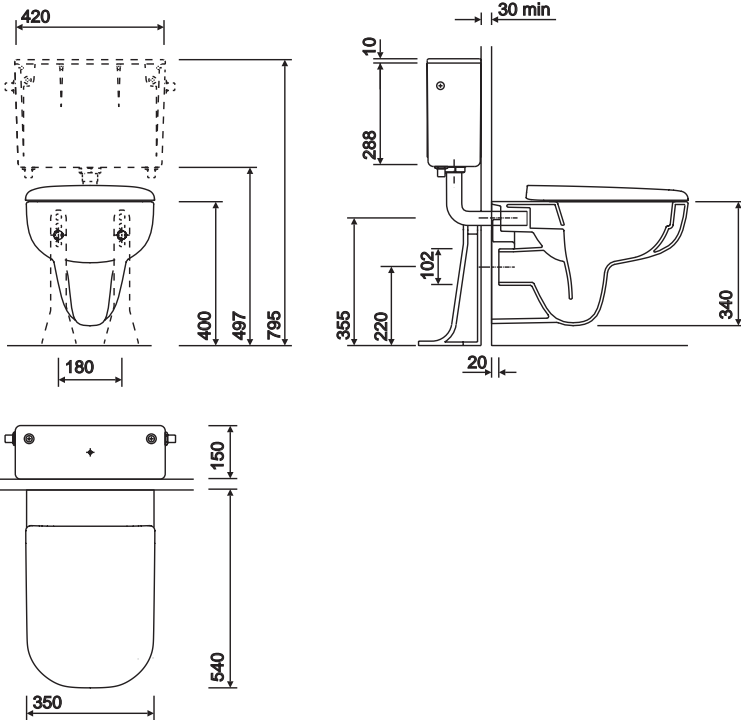

colours

White WH.

All measurements shown are in millimetres. Drawing sizes are not to scale.

Hotels

Education

Commercial

Residential

Twyford