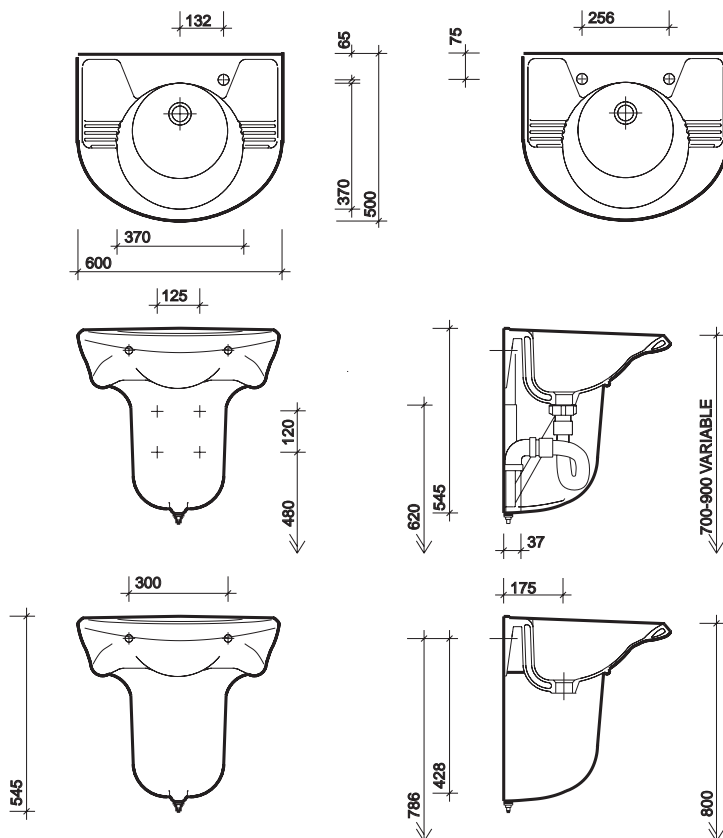

Semi-pedestal in acrylic capped ABS.

colours

White WH.

All measurements shown are in millimetres. Drawing sizes are not to scale.

Healthcare

Commercial

Residential

Less Able