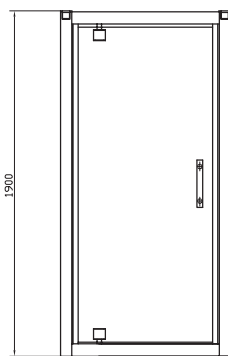

All measurements shown are in millimetres. Drawing sizes are not to scale.

Hotels

Commercial

Residential

Twyford