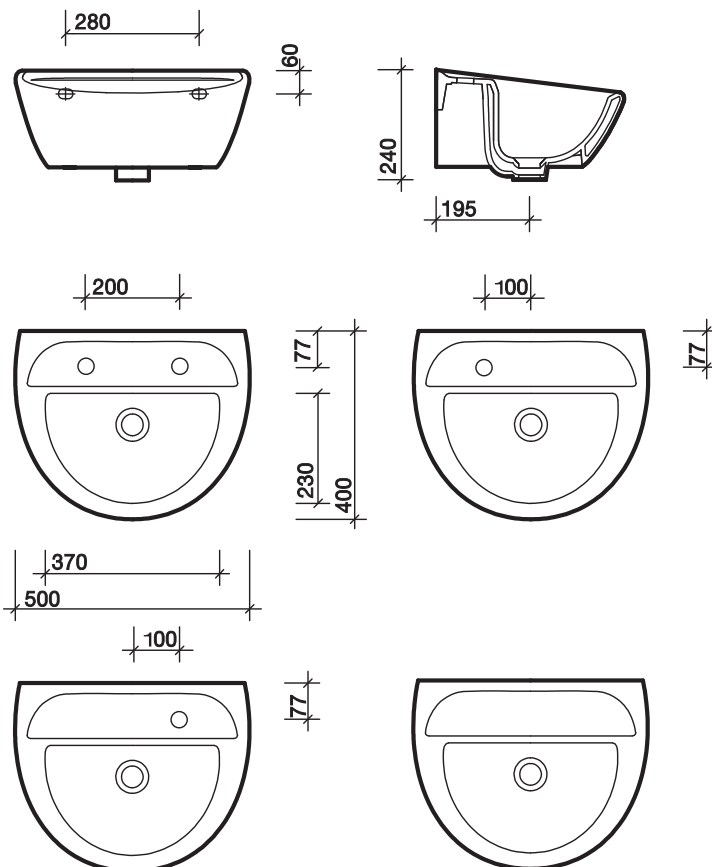

note

2 tap basin - 25mm holes.
1 tap basin - 32mm holes.

All measurements shown are in millimetres. Drawing sizes are not to scale.

Healthcare

Commercial

Twyford