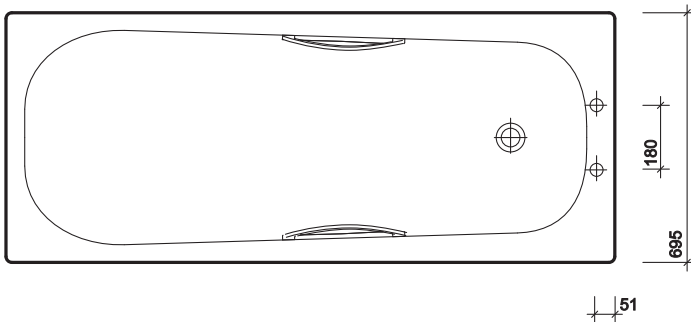

fixings

Cradles with adjustable legs. Secured to wall with clips provided.

All measurements shown are in millimetres. Drawing sizes are not to scale.

Hotels

Commercial

Residential

Twyford