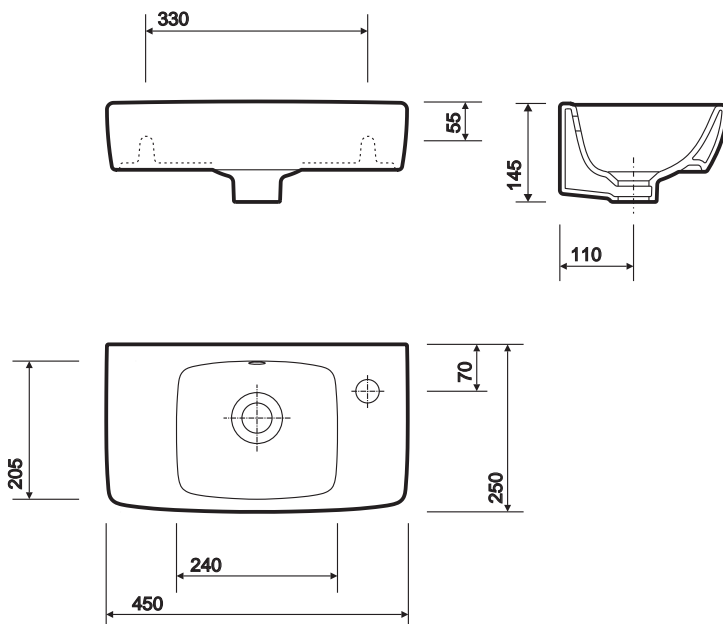

colours

White WH.

All measurements shown are in millimetres. Drawing sizes are not to scale.

Hotels

Education

Commercial

Residential

Twyford

126