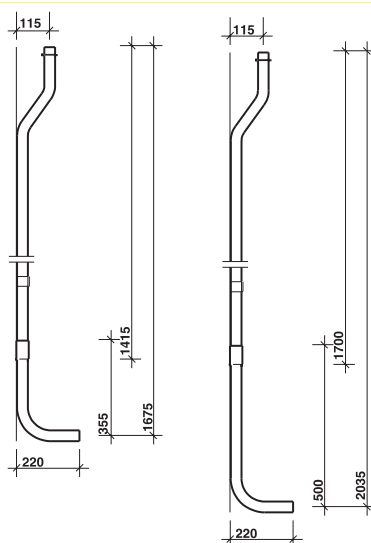

high level flushpipe

Flushpipe plastic 2 piece telescopic short, 1675mm

CF6414WH

Flushpipe plastic 2 piece telescopic long, 2035mm

CF6415WH

note

Special flushpipes to suit cisterns fixed in positions other than on the backwall can be supplied to special order. Twyford will be pleased to provide drawings and indicative costs on receipt of a dimensional sketch showing fixture and cistern layout.

All measurements shown are in millimetres. Drawing sizes are not to scale.

Hotels

Healthcare

Education

Commercial

Residential

Less Able

Twyford