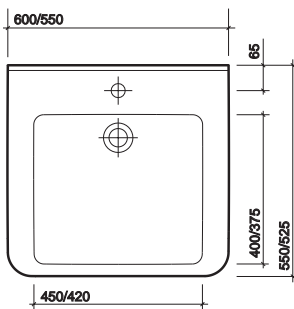

(b) Semi-pedestal with fixings.

*note

Furniture is only available to fit the 600 washbasin.

All measurements shown are in millimetres. Drawing sizes are not to scale.

Hotels

Education

Commercial

Residential