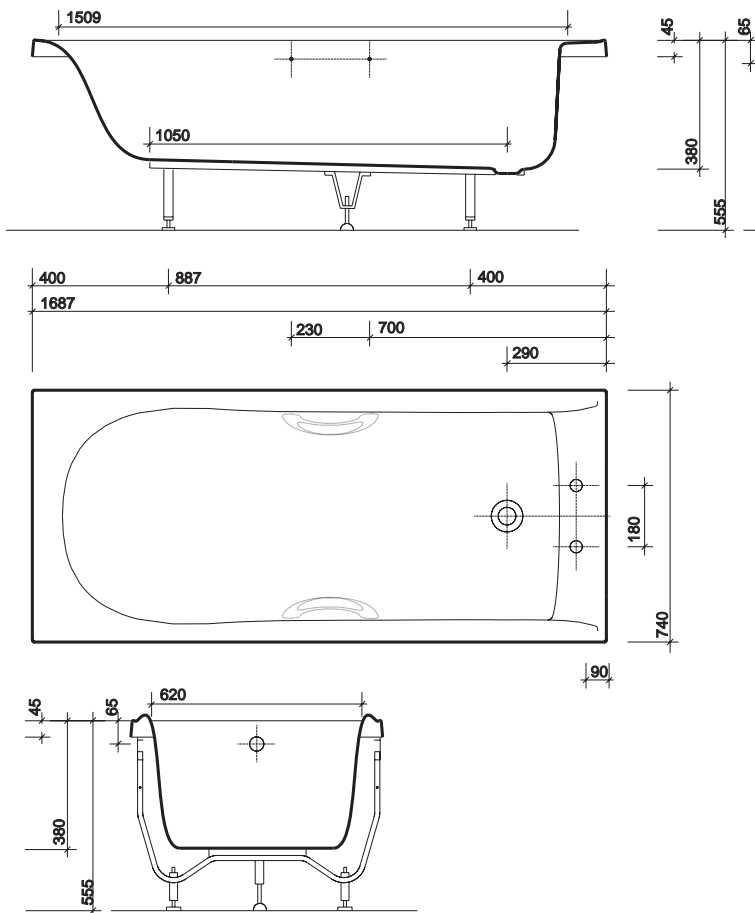

colours

white WH.

fixings

Supported by wooden frame with steel cradle and adjustable feet. Clips provided for securing to wall.

All measurements shown are in millimetres. Drawing sizes are not to scale.

Residential