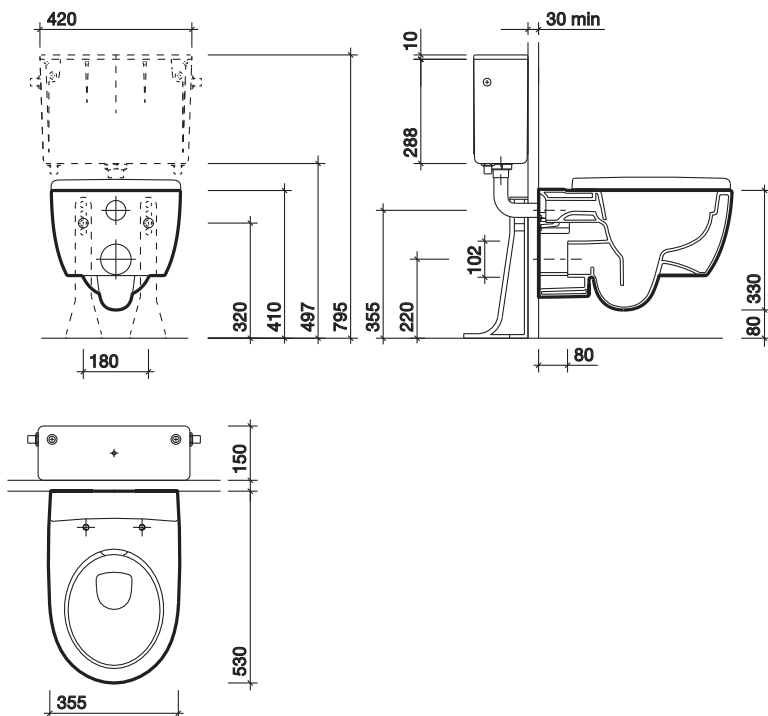

note

See **FF1101ST** for Fastfix wall frame.

All measurements shown are in millimetres. Drawing sizes are not to scale.

Hotels

Education

Commercial

Residential

Twyford