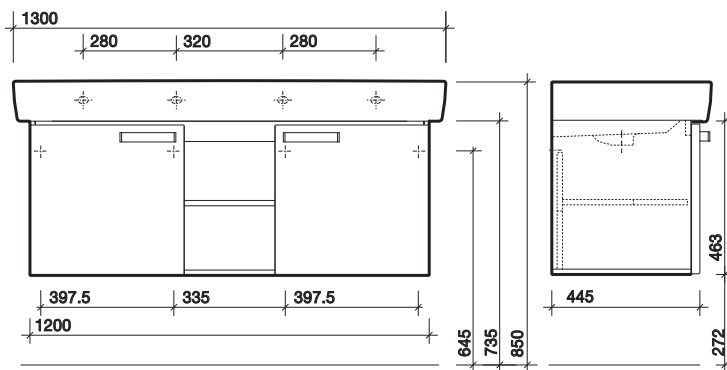

colours

White gloss, Red gloss, Wenge gloss

All measurements shown are in millimetres. Drawing sizes are not to scale.

Hotels

Residential

Twyford

galerie plan 1000 furniture

2 door unit with soft closing mechanism
supplied pre-assembled and complete with fixings
high gloss finish