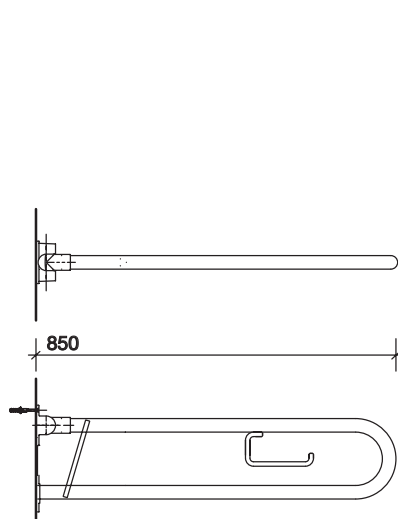

Hinged support rails

hinged support rail

With toilet roll holder
without toilet roll holder

AV4910..
AV4911..

material - Polyester coated aluminium.

colours - White WH, blue BE or grey GY.
(Blue RAL 5011, Luminance Values 6)
(Grey RAL 7005, Luminance Values 20)
(White RAL 9016, Luminance Values 90)

fixings This fixture must be securely fixed to a solid wall. For all other wall types the rail must be secured to a suitable structural member using appropriate wall fixings. Full instructions are included in each pack. (Fixings not supplied).

note This item folds up against the wall to provide wheelchair access (as required by building regulations M3).