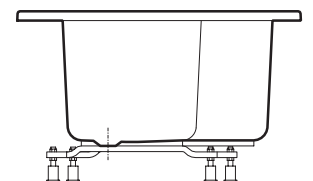

All measurements shown are in millimetres. Drawing sizes are not to scale.

to specify/order:

Please use the product reference shown below.

bath

1600 x 500/1000mm acrylic offset bath:

No tap hole, right hand **ID8900WH**

No tap hole, left hand **ID8700WH**

dedicated bath panels

1600mm front panel, right hand **ID7191WH**

1600mm front panel, left hand **ID7171WH**

500mm end panel **ID7162WH**

bath screen

Not suitable for use with bath screens.

wastes

Refer to wastes

taps & mixers

Refer to taps & mixers.

material

Made from acrylic sheet reinforced with glass fibre. Encapsulated baseboard.

colours

White WH.

fixings

Supported on steel cradle with adjustable feet. Secured to wall with clips provided.

Hotels

Residential

Twyford

238