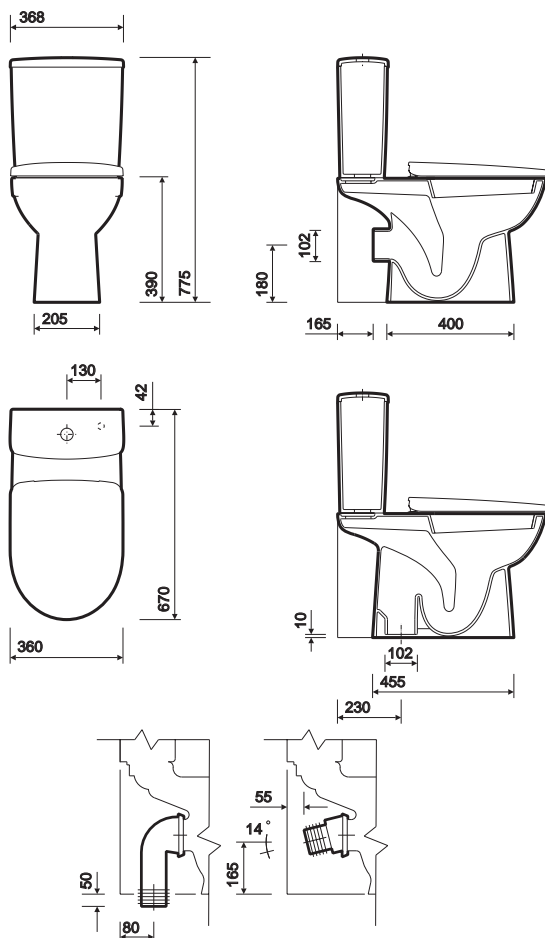

Twyford

e100 standard square

available in round or square design
varied seat selection including quick release

E100 close coupled washdown WC suite, horizontal outlet

All measurements shown are in millimetres. Drawing sizes are not to scale.