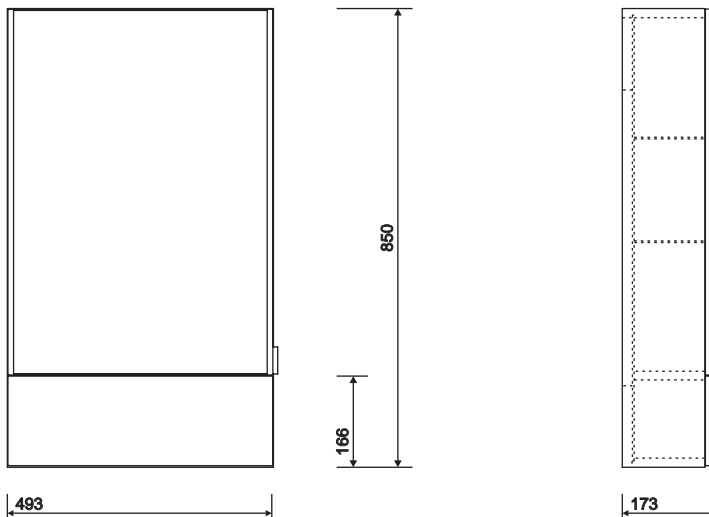

All measurements shown are in millimetres. Drawing sizes are not to scale.

Hotels

Residential

Twyford