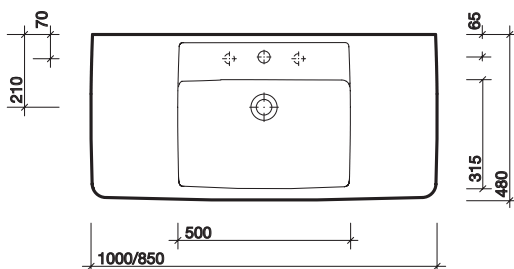

colour

White WH.

All measurements shown are in millimetres. drawing sizes are not to scale.

Hotels

Residential

Twyford

complete with fixings & factory fitted wall bracket
co-ordinating furniture available

Galerie Plan 650 x 480mm basin and semi-pedestal