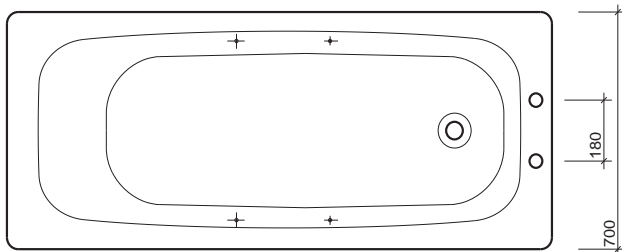

colour

White WH.

fixings

Bolt on adjustable legs. Secured to wall with clips provided.

All measurements shown are in millimetres. Drawing sizes are not to scale.

Hotels

Commercial

Residential