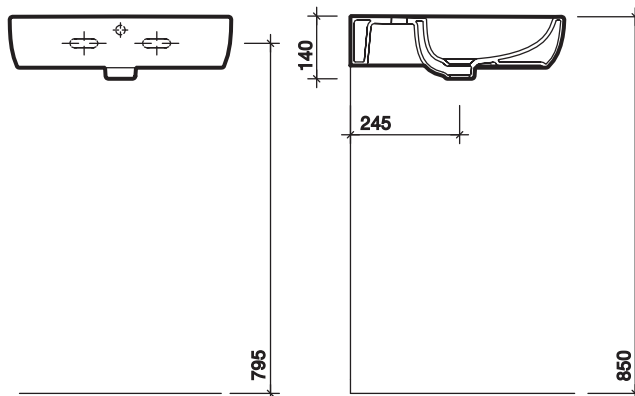

All measurements shown are in millimetres. Drawing sizes are not to scale.

Hotels

Commercial

Residential

Twyford

moda 450 offset

shaped for corner use, with right hand shelf area
co-ordinating moda range

Moda handrinse 450 x 350mm, offset RH shelf