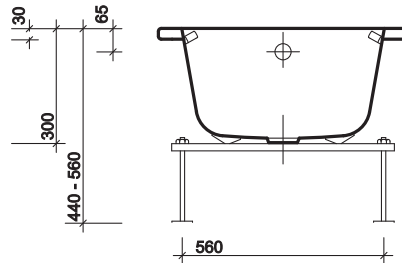

fixings

Cradles with adjustable legs. Secured to wall with clips provided.

All measurements shown are in millimetres. Drawing sizes are not to scale.

Hotels

Commercial

Residential

Twyford