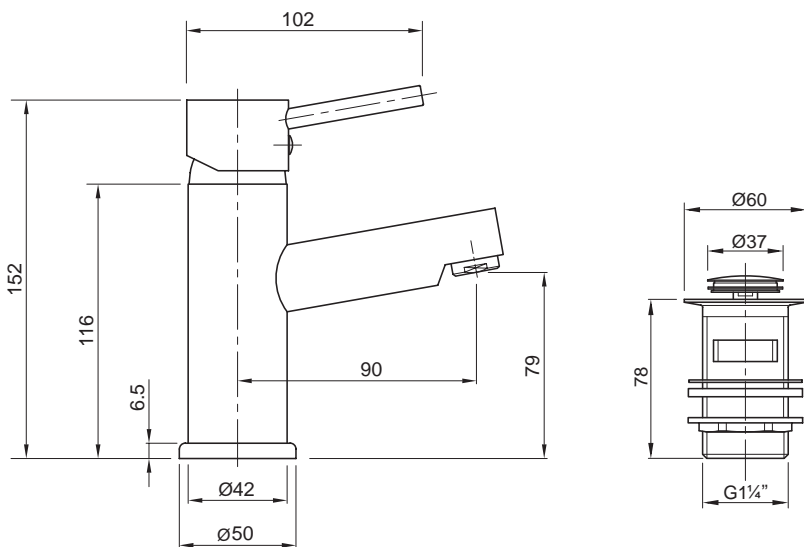

note

Maximum surface thickness to fit tap is 44mm. Easy fit clicker waste (slotted) included. Attached using 'C' plate fixing kit included.