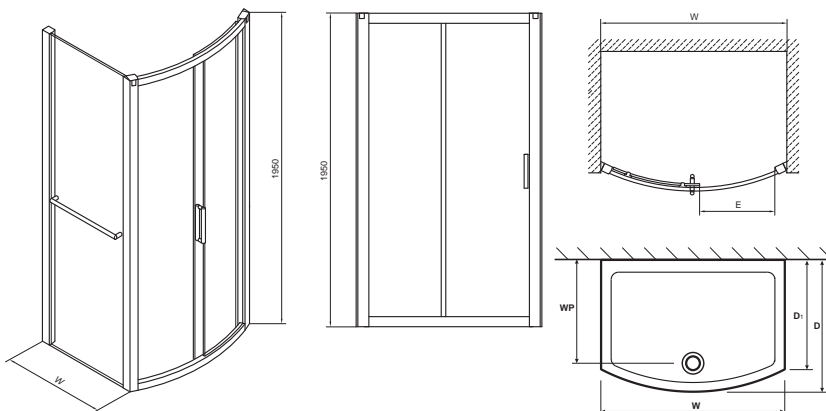

All measurements shown are in millimetres. Drawing sizes are not to scale.

Hotels

Commercial

Residential

Twyford

354