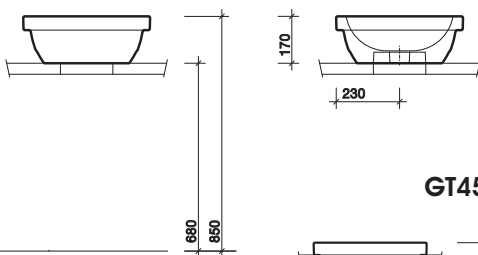

GT4740WH

GT4510WH