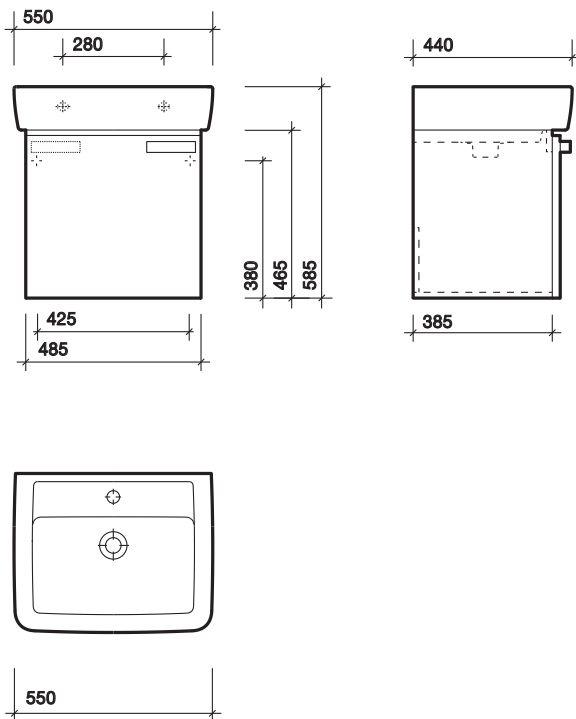

White gloss, Red gloss, Wenge gloss

All measurements shown are in millimetres. Drawing sizes are not to scale.

Hotels

Residential

Twyford

galerie plan 500 furniture

1 door unit with soft closing mechanism
supplied pre-assembled and complete with fixings
high gloss finish