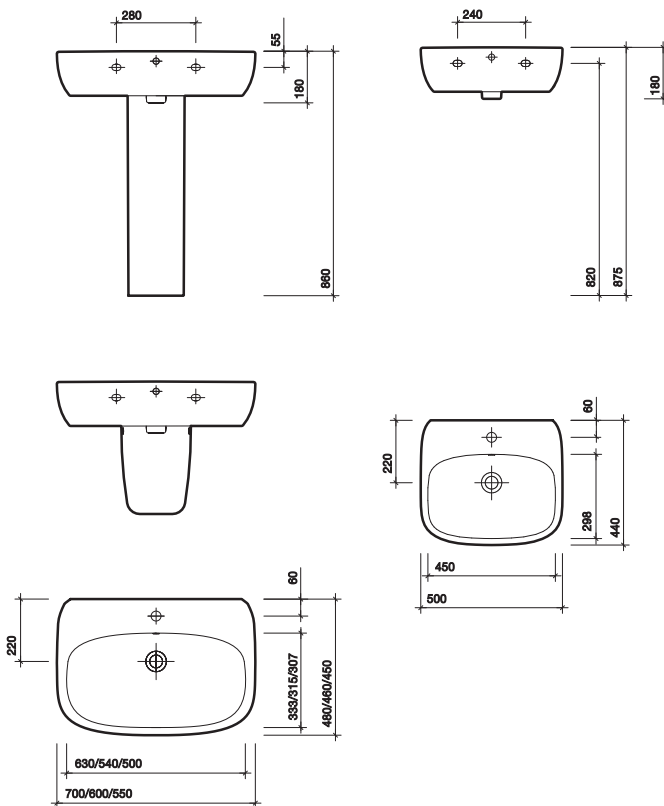

colour

White WH.

All measurements shown are in millimetres. Drawing sizes are not to scale.

Hotels

Commercial

Residential