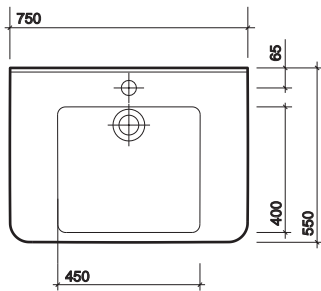

Less Able

Twyford

all 750

uniquely shallow modern design washbasin enabling full access for wheelchair users

All 750 x 550mm basin and semi-pedestal

All measurements shown are in millimetres. Drawing sizes are not to scale.