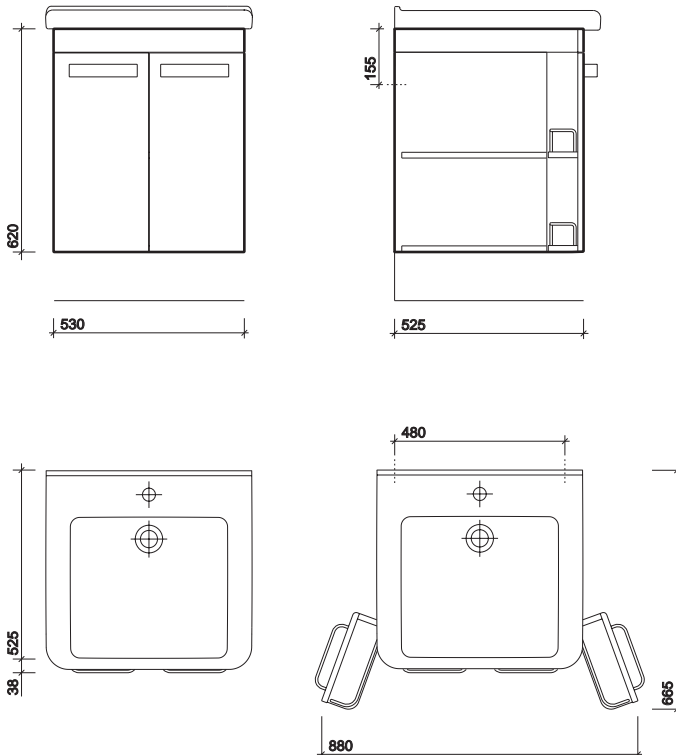

material

Highly moisture resistant MDF.

colours

White/Grey trim.

All 600mm washbasin and 530mm furniture unit

All measurements shown are in millimetres. Drawing sizes are not to scale.

Hotels

Residential