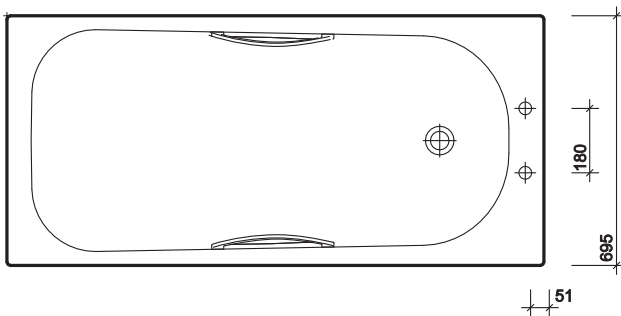

White WH.

fixings

Cradles with adjustable legs. Secured to wall
 with clips provided.

All measurements shown are in millimetres. Drawing sizes are not to scale.

Hotels

Commercial

Residential

bath/shower tray upstand kit