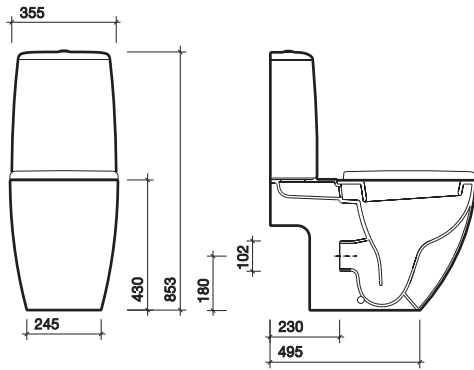

All measurements shown are in millimetres. Drawing sizes are not to scale.

Hotels

Residential

Less Able

Twyford

alcona

environmentally friendly 4/2.6 litre dual flush
co-ordinatingalcona range

Alcona flushwise WC suite, horizontal outlet