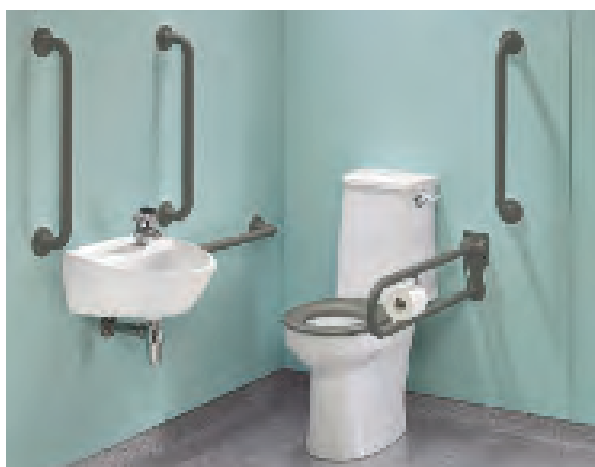

Doc.M rimless super pack with grey grab rails & seat.

to specify/order:

Please use the product reference shown below.

Doc.M rimless super pack

Left hand with white grab rails & seat **PK8246WH**
Right hand with white grab rails & seat **PK8346WH**

Left hand with blue grab rails & seat **PK8246BE**
Right hand with blue grab rails & seat **PK8346BE**

Left hand with grey grab rails & seat **PK8246GY**
Right hand with grey grab rails & seat **PK8346GY**

comprising components

- *Avalon Rimless HO pan and fixings
- *Avalon Rimless cistern, fittings and spatula lever - 4 or 6 litre flush
- Avalon Rimless seat ring, stainless steel hinge with stability buffers
- Hand rinse - 1 tap hole medical basin
- **Thermostatic mixing tap TMV3 (SF1054CP)
- 5 Avalon support rails with concealed fixings
- Avalon hinged support rail and toilet roll holder
- Wall bolts (pair)
- Grid waste
- Cistern cover clips

note

The products included in the set and the layout details are in accordance with those laid down in the building regulations 2003 approved Doc.M effective from 1st May 2004.

wc outlet connector

P trap outlet connector **WF1240WH**
S or turned P trap connector **WF1241WH**

approvals

LABC certificate, ref: 427-5-20
**WRAS Approved
TMV3

material

Vitreous china.
Grab rails in polyester coated aluminium.

colours

Vitreous china in white only.
Rails and seat in white, blue or grey.

White WH (White RAL 9003, Luminance Values 76)
Blue BE (Blue RAL 5011, Luminance Values 6)
Grey GY (Grey RAL 7005, Luminance Values 20)

All measurements shown are in millimetres. Drawing sizes are not to scale.

Hotels

Healthcare

Education

Commercial

Less Able

Twyford