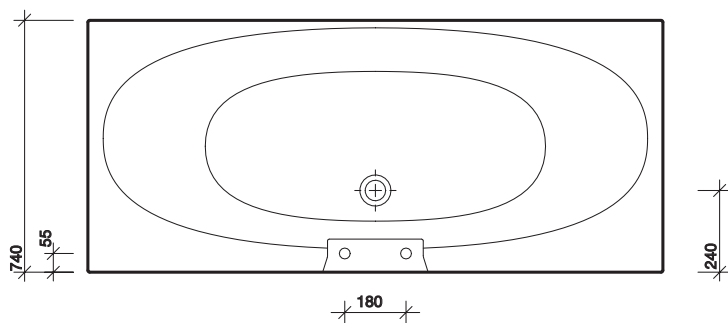

All measurements shown are in millimetres. Drawing sizes are not to scale.

Hotels

Residential

Twyford

*

signature 1700 x 700

integral headrest and twin soap recesses
 patterned standing area
 includes chrome grips