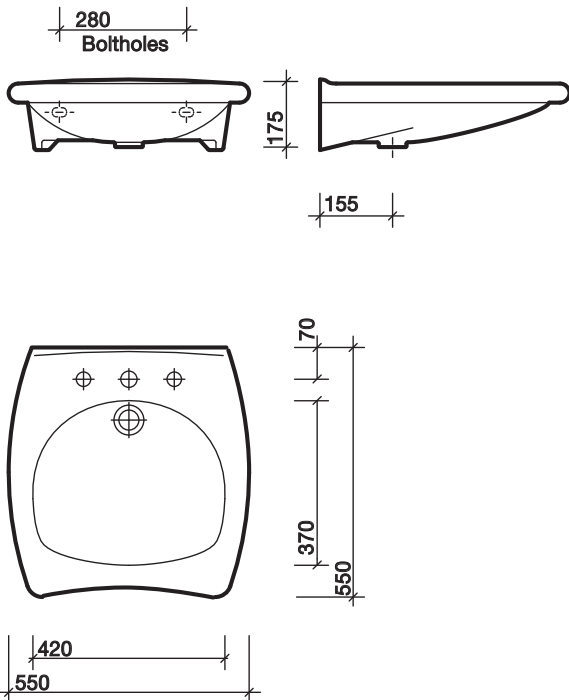

to specify/order:

Please use the product reference shown below.

washbasin

550 x 550mm:
1 tap hole

AA4251WH

wall bolts (pair)

Wall bolts (pair)

SR1018XX

taps & mixers

Lever action hole spray mixer
with 8mm holes

SF5247CP

Sola thermostatic
monobloc, TMV3

SF1054CP

For alternatives please refer to taps & mixers.

waste & traps

WF4340CP or WF9364CP

note: All wastes need to be unslotted.
Refer to wastes & traps for further options.

material

Vitreous china.

colours

White WH.

All measurements shown are in millimetres. drawing sizes are not to scale.

Healthcare

Commercial

Residential

Less Able

Twyford