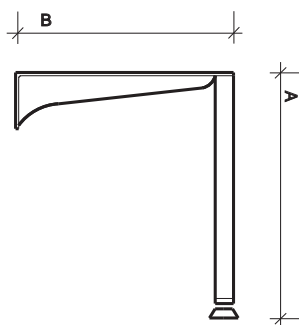

legs and stays

material

Tubular steel legs. Cast iron bearers.

finish

Plastics coated leg with painted bearers.

fixing

Bearers screwed to wall, legs screwed to floor.

note

Legs have adjustable height feet to compensate for uneven floors.

Ref No	A	B
SR3044XX	635	405
SR3046XX	685	330
SR3048XX	305	300

All measurements shown are in millimetres. Drawing sizes are not to scale.

For sector applications please refer to individual product pages.

Twyford