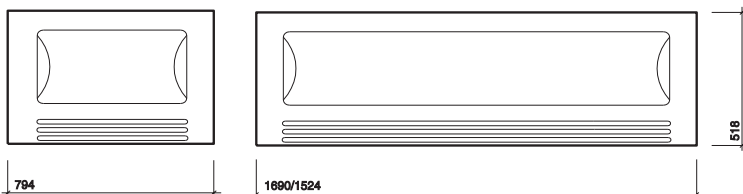

to specify/order:

Please use the product reference shown below.

omnifit

Front panel (for 1700mm baths) **PP2171WH**

Front panel (for 1524mm baths) **PP2175WH**

End panel
(for baths up to 800mm wide) **PP2172WH**

material

Moulded styrene 2mm thick.

colours

White WH.

fixings

Secured under bath rim using clips supplied with bath and screwed to timber blocks (not provided).

All measurements shown are in millimetres. Drawing sizes are not to scale.

Hotels

Commercial

Residential

Twyford