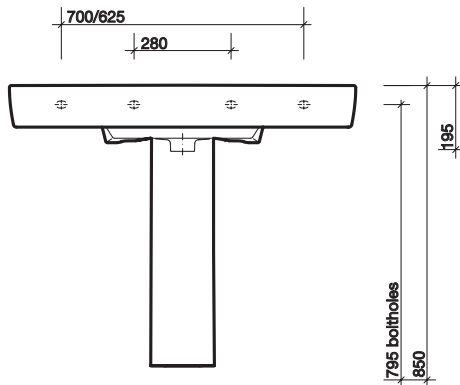

colour

White WH.

All measurements shown are in millimetres. drawing sizes are not to scale.

Hotels

Residential

Twyford

complete with fixings & factory fitted wall bracket
co-ordinating furniture available

Galerie Plan 650 x 480mm basin and semi-pedestal