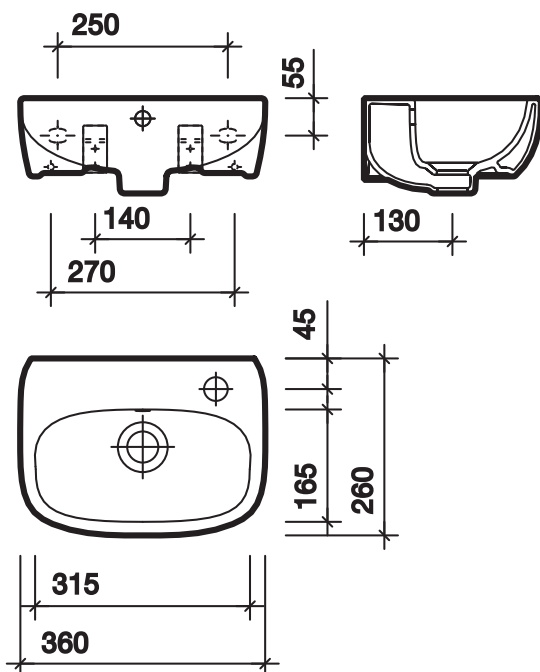

All measurements shown are in millimetres. Drawing sizes are not to scale.

Hotels

Commercial

Residential

Twyford

151