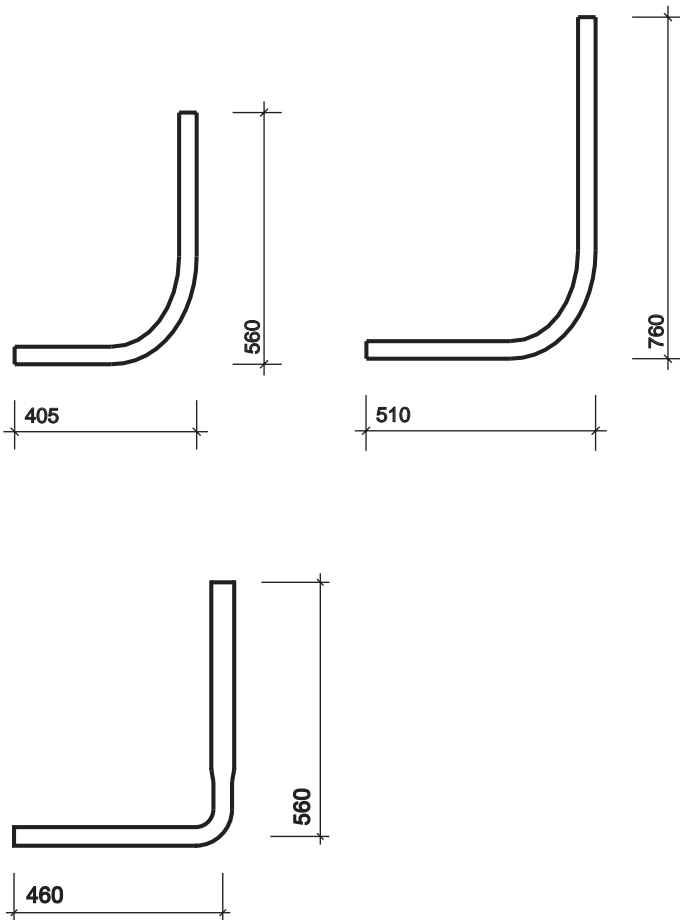

wc fittings

to specify/order

please use the product reference shown below

- special sized flushpipes for use where standard pipes are not suitable.

materials

Plastics

colour

White WH.

low level flushpipe

760 x 510mm flushpipe for Stainless Steel

Back inlet hospital units

CF6217WH

560 x 405mm flushpipe for Delphic Back inlet WC

and Nile Back inlet Hopper

CF6220WH

560 x 460mm flushpipe for

Galerie BTW WC and

Alcona Wall Hung WC

CF6426WH

note

Twyford low level cisterns include as standard:

1. a flushbend 240 x 190mm with exposed cisterns
- b) 355 x 230mm with the Spectrum concealed cistern
- c) 370 x 270mm Concealed cisterns with valve

Where a cistern is fixed in a position further behind the WC or hopper inlet than shown on the relevant fixture page, the vertical length of the flushbend must be increased by at least half of the increase of horizontal dimensions.