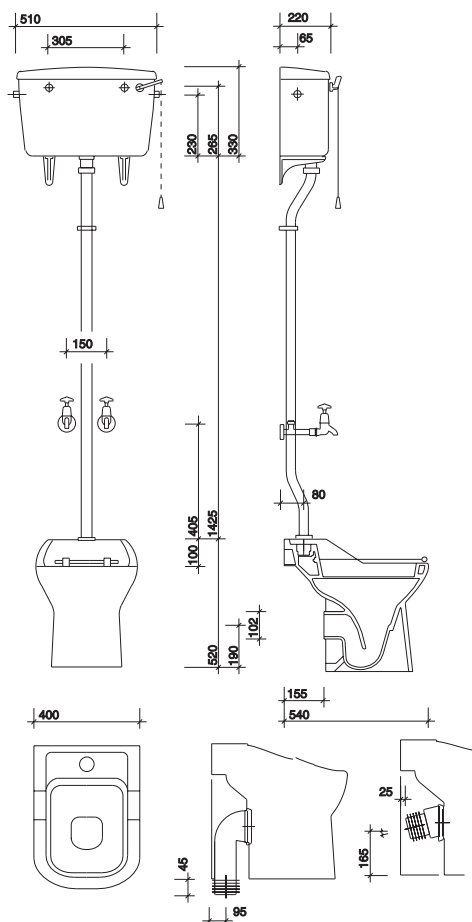

All measurements shown are in millimetres. Drawing sizes are not to scale.

Hotels

Education

Commercial

Twyford

404

nile slop hopper

washdown action rimless bowl
 stainless steel hinged grating
 easy clean, stain resistant, designed to withstand heavy use