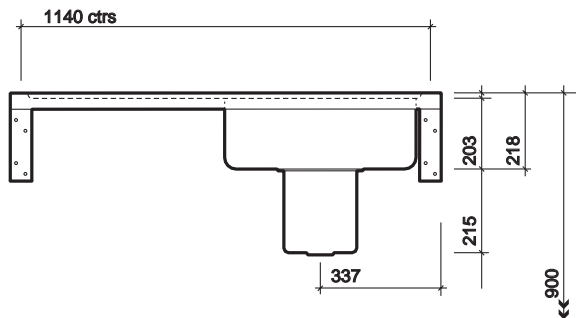

All measurements shown are in millimetres. Drawing sizes are not to scale.

to specify/order:

Please use the product reference shown below.

plaster sink and worktop

1200 x 600 x 418mm, satin polish finish, no tap holes, complete with basket lid and grated outlet waste:

Left hand drainer, right hand sink PS H **PS9115SS**

Right hand drainer, left hand sink PS H **PS9215SS**

fixings

Cantilever brackets (pair)

PS9018SS

Leg & bearer brackets (pair)

PS9019SS

taps & mixers

Refer to taps & mixers

approvals

HBN 00-10 C, code PS H

material

Stainless steel type 304 to EN 1 4401 or SS2333, AFNOR Z 6 CN 18-09, BS 304S31.

1.2mm (top) 0.9mm (bowl) steel thickness.

colour

Stainless steel.

Healthcare

Commercial

Twyford

419