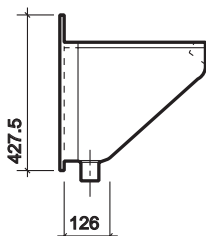

fixings

Wall mounted with joggle strip brackets
(supplied). Earthing terminal fitted.

All measurements shown are in millimetres. Drawing sizes are not to scale.

Healthcare

Commercial

Twyford

420