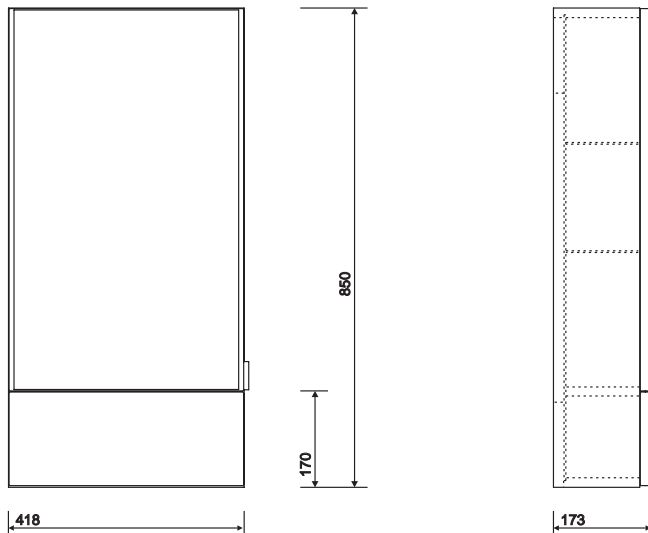

All measurements shown are in millimetres. Drawing sizes are not to scale.

Hotels

Residential

Twyford

201