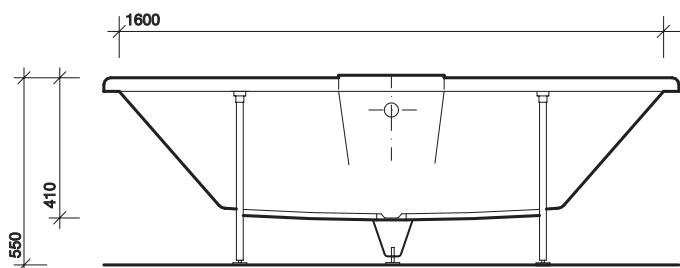

All measurements shown are in millimetres. Drawing sizes are not to scale.

Hotels

Residential

Twyford

*

signature 1700 x 700

integral headrest and twin soap recesses
 patterned standing area
 includes chrome grips