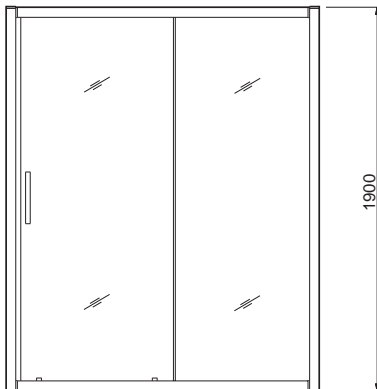

All measurements shown are in millimetres. Drawing sizes are not to scale.

Hotels

Commercial

Residential

es400 pivot door

6mm toughened safety glass with protective coating for easy cleaning
click lock mechanism & quick adjusting profile for quick & easy assembly
rise & fall hinge mechanism