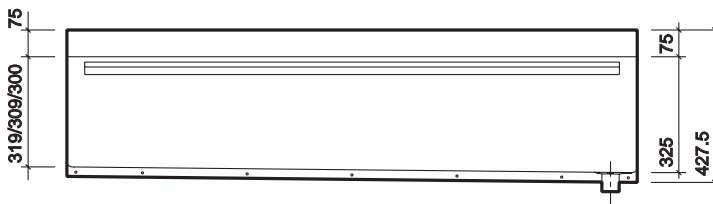

fixings

Wall mounted with joggle strip brackets
(supplied). Earthing terminal fitted.

All measurements shown are in millimetres. Drawing sizes are not to scale.

Healthcare

Commercial

Twyford

420