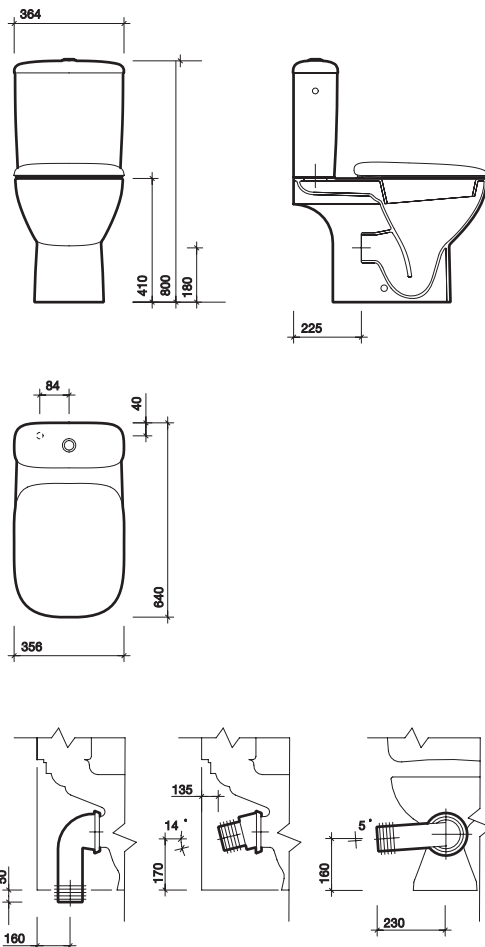

AWARDED THE WATERWISE MARQUE

Best design WC for water reduction.

Note: Variation in drainage systems may necessitate increasing the flush volume to ensure efficient drainline carry, this can be done post installation up to 6/4 litre max.

All measurements shown are in millimetres. Drawing sizes are not to scale.

Hotels

Residential

Twyford