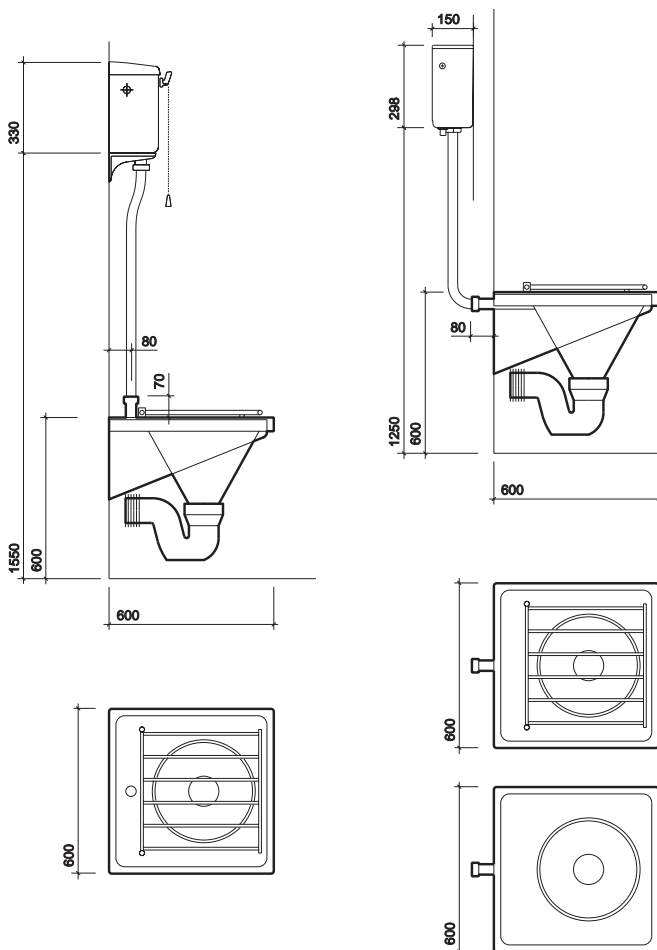

to specify/order:

Please use the product reference shown below.

wall mounted disposal hopper

With grating, flushpipe connectors,
satin polish finish:

600 x 600 x 300mm, top inlet **PS8109SS**

With grating, flushpipe connectors,
satin polish finish:

600 x 600 x 300mm, back inlet **PS8110SS**

*Without grating, flushpipe connectors,
satin polish finish:

600 x 600 x 300mm, back inlet **PS8112SS**

traps

P trap, plastic (white) **WF8602XX**

removable outlet grating

Removable outlet grating **PS9017SS**

fixings

Cantilever brackets (pair) **PS9018SS**

back inlet hopper

Concealed cistern, complete with fittings,
including chrome plated lever
and flushbend, SSIO 6 litre
Plastic flushpipe

CX9560XX
CF6217WH

top inlet hopper

Vitreous china high level 6 litres cistern,
complete with valveless fittings and
reversible chain pull
Cistern supporting brackets
Plastic flushpipe

CX7630WH
SR1300XX
CF6410WH

approvals

*HBN 00-10 C, code DU

material

Stainless steel type 304 to EN 1 4401 or SS2333,
AFNOR Z 6 CN 18-09, BS 304S31.
1.5mm steel thickness.

colour

Stainless steel.

All measurements shown are in millimetres. Drawing sizes
are not to scale.

Healthcare

Commercial

Twyford

425