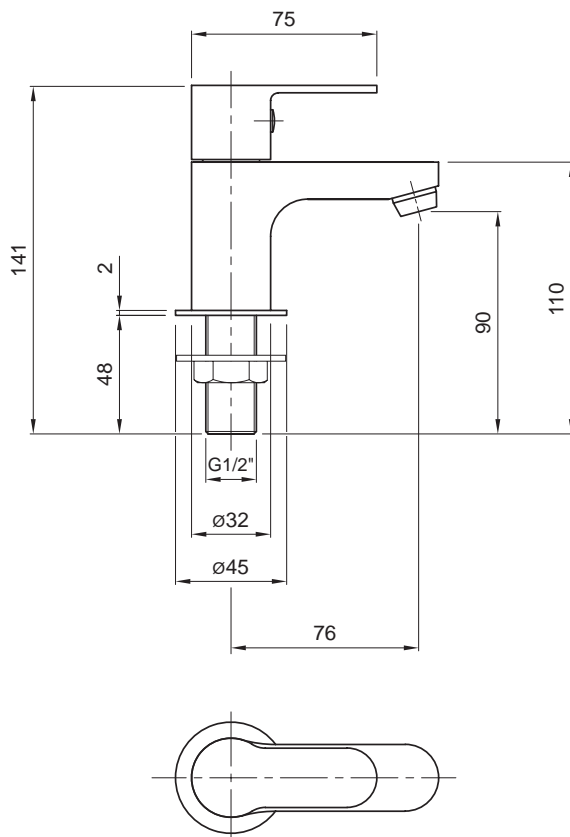

1/2" Basin Pillar Taps – X505205CP

Flow Rate (Litres per minute)	0.2 Bar	0.5 Bar	1.0 Bar	2.0 Bar	3.0 Bar	5.0 Bar
Standard	6.4	10.4	15.1	21.6	26.5	34.2
Flow Limiter Fitted (Part No:XS9006XX)	3	4.9	6	6	6	6

All measurements shown are in millimetres. Drawing sizes are not to scale.

to specify/order:

Please use the product reference shown below.

X50 basin pillar taps

X50 Basin 1/2" Pillar Taps

X505205CP

6 LPM Flow regulator

XS9006XX

finish

Chrome plated CP.

approvals

Product manufactured from WRAS approved materials

standards

Chrome plated to BS EN248

system requirements

Can be installed on any system

recommended operating pressure

Minimum operating pressure 0.2 bar.

Maximum operating pressure 5 bar.

note

Maximum surface thickness to fit tap is 33mm. Plastic back nuts included.

Hotels

Commercial

Residential

Twyford