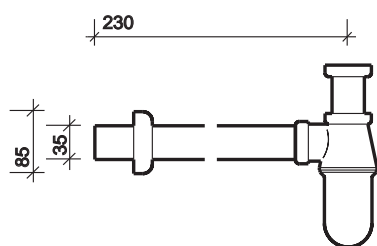

traps

to specify/order:

Please use the product reference shown below

Trap and extension to floor with wall flange

trap and extension to wall with wall flange

1 1/2" extension pipe to wall with flange

WF8468CP

material

Brass.

finish

Chrome plated CP.

note

The above product reference do not include the trap.

Please specify separately

WF8461CP