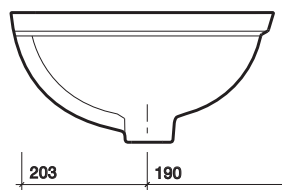

All measurements shown are in millimetres. Drawing sizes are not to scale.

Hotels

Commercial

Residential

Twyford

e100 square countertop

co-ordinating e100 square range

E100 550 1TH countertop basin