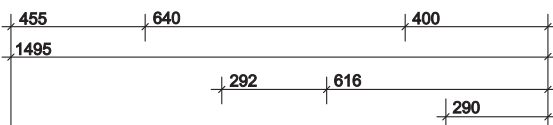

White WH.

fixings

Cradles with adjustable legs. Secured to wall
 with clips provided.

All measurements shown are in millimetres. Drawing sizes are not to scale.

Hotels

Commercial

Residential

bath/shower tray upstand kit