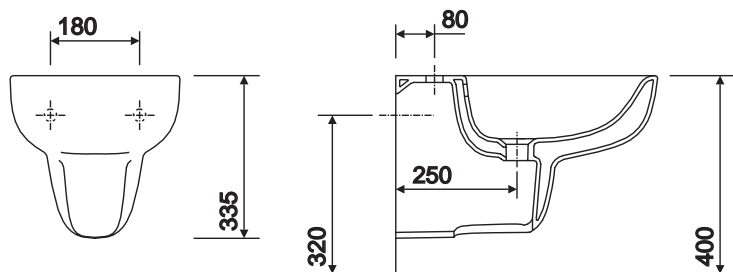

Vitreous china.

colour

White WH.

E500 wall hung bidet

All measurements shown are in millimetres. Drawing sizes are not to scale.

Hotels

Commercial

Residential