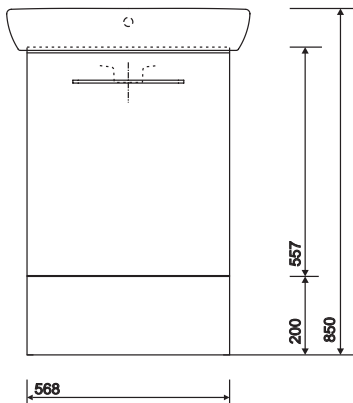

accessories

Internal door storage - White **E10001WH**

Towel hook - Polished Steel **E10004XX**

material

Highly moisture resistant MDF.

colours

White gloss, Grey ash wood

All measurements shown are in millimetres. Drawing sizes are not to scale.