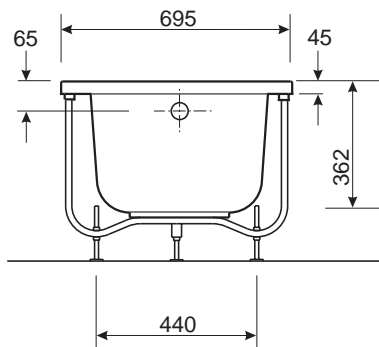

All measurements shown are in millimetres. Drawing sizes are not to scale.

Hotels

Residential

Commercial

Twyford