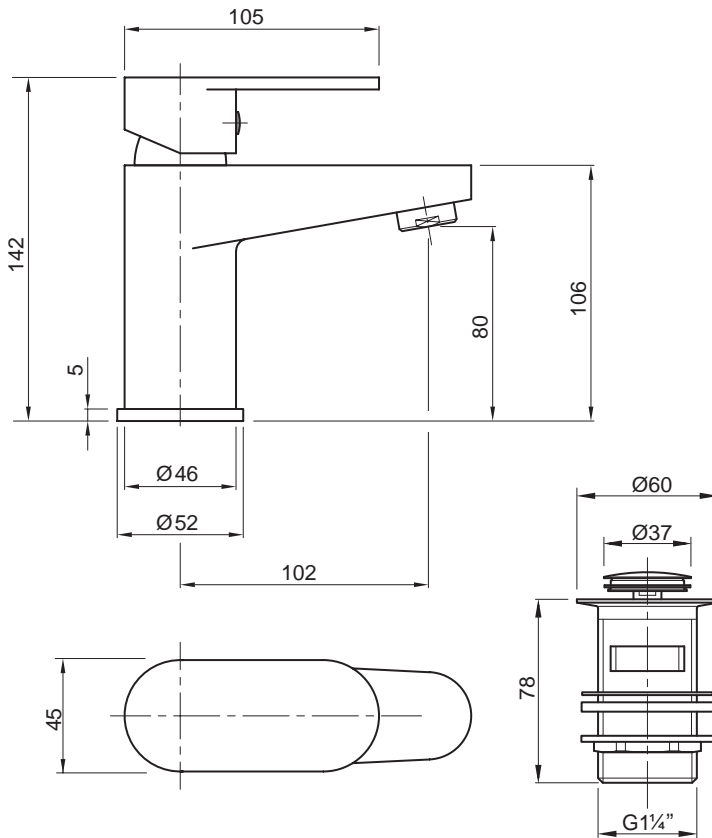

to specify/order:

Please use the product reference shown below.

X70 basin mono

X70 Basin Mono Mixer
Inc Click Clack Waste

X705126CP

7.5 LPM Flow regulator

XS9075XX

finish

Chrome plated CP.

approvals

Product manufactured from WRAS approved materials

standards

Chrome plated to BS EN248

system requirements

Can be installed on any system

recommended operating pressure

Minimum operating pressure 0.3 bar.
Maximum operating pressure 5 bar.

note

Maximum surface thickness to fit tap is 44mm. Easy fit clicker waste (slotted) included. Attached using 'C' plate fixing kit included.

Deck Mounted Basin Mixer – X705126CP

Flow Rate (Litres per minute)	0.2 Bar	0.5 Bar	1.0 Bar	2.0 Bar	3.0 Bar	5.0 Bar
Standard Mixed	4.9	8.3	12.2	17.5	21.4	27.1
Flow Limiter Fitted (Part No:XS9075XX)	2	3.60	5.20	6.6	6.30	6.2

All measurements shown are in millimetres. Drawing sizes are not to scale.

Hotels

Commercial

Residential

Twyford

293