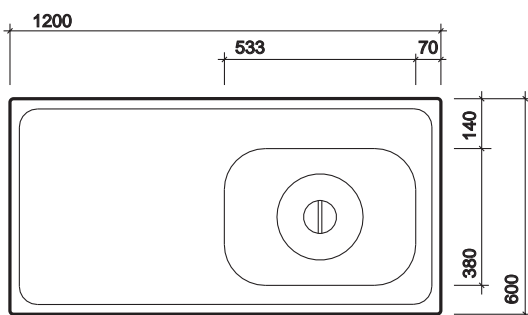

All measurements shown are in millimetres. Drawing sizes are not to scale.

to specify/order:

Please use the product reference shown below.

plaster sink and worktop

1200 x 600 x 418mm, satin polish finish, no tap holes, complete with basket lid and grated outlet waste:

Left hand drainer, right hand sink PS H **PS9115SS**

Right hand drainer, left hand sink PS H **PS9215SS**

fixings

Cantilever brackets (pair)

PS9018SS

Leg & bearer brackets (pair)

PS9019SS

taps & mixers

Refer to taps & mixers

approvals

HBN 00-10 C, code PS H

material

Stainless steel type 304 to EN 1 4401 or SS2333, AFNOR Z 6 CN 18-09, BS 304S31.

1.2mm (top) 0.9mm (bowl) steel thickness.

colour

Stainless steel.

Healthcare

Commercial

Twyford

419