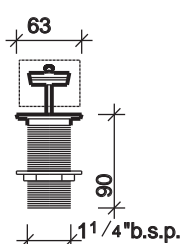

lift up waste

applications

General purpose captive plug waste, available slotted for basins with overflow and unslotted for basins without overflow. Anti vandal.

finishes

Chrome plated CP.

lift up waste 1 1/4"

Slotted, chrome plated

WF9365CP

Unslotted, chrome plated

WF9364CP

All measurements shown are in millimetres. Drawing sizes are not to scale.

For sector applications please refer to washbasin

Twyford