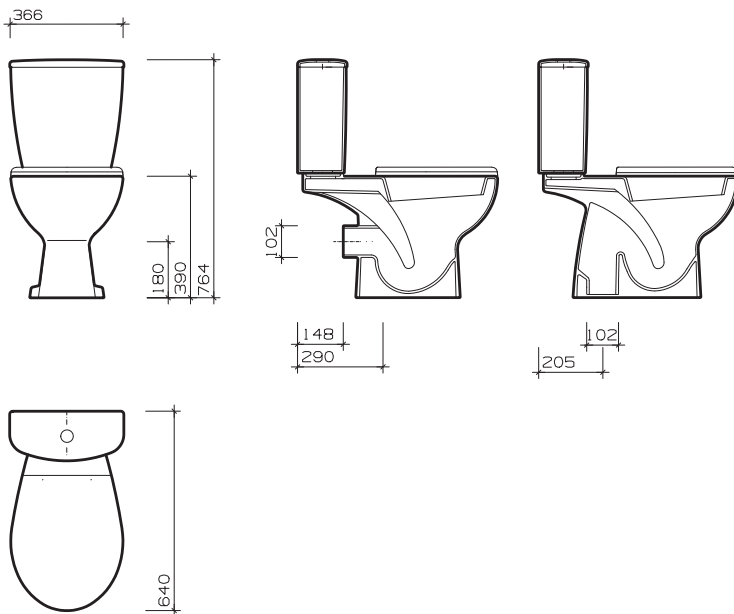

fixings

WC screwed to floor.

AWARDED THE WATERWISE MARQUE

Best design WC for water reduction.

Note: Variation in drainage systems may necessitate increasing the flush volume to ensure efficient drainline carry, this can be done post installation up to 6/4 litre max.

All measurements shown are in millimetres. Drawing sizes are not to scale.

Hotels

Commercial

Residential

Twyford