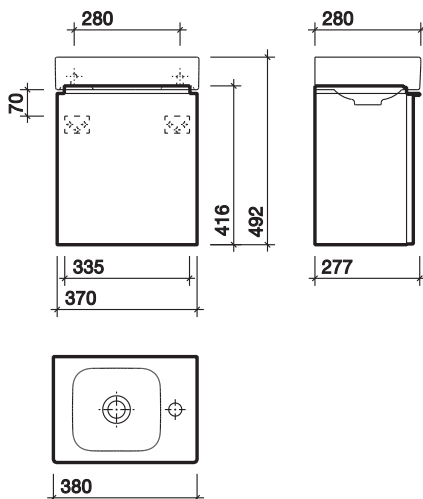

All measurements shown are in millimetres. Drawing sizes are not to scale.

Hotels

Residential

Twyford