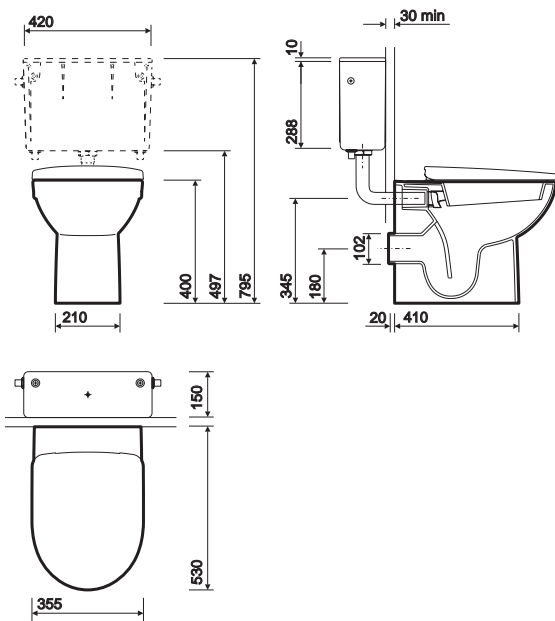

to specify/order:

Please use the product reference shown below.

wc pan

Horizontal outlet **E11488WH**

concealed cisterns

	Single Flush		Dual Flush	
	6	4	6/4	4/2.6
Push Button			✓	✓
Lever			✓	

Refer to Concealed Cisterns matrix.

seat and cover - round

Plastic hinges **E17810WH**

Metal hinges:

Bottom fix **E17815WH**

Top fix **E17861WH**

Soft closing mechanism **E17851WH**

seat and cover - quick release

Metal hinges:

Soft closing mechanism, round **E17857WH**

quick release family seat & cover

Top fix hinge:

Soft closing mechanism **E17868WH**

wc outlet connector

P trap outlet connector **WF1240WH**

S or turned P trap connector **WF1241WH**

fixings

WC screwed to floor, and sealed to wall and floor using silicone building sealant (not provided). WC fixings supplied.

material

Vitreous china.

colours

White WH.

All measurements shown are in millimetres. Drawing sizes are not to scale.

Hotels

Education

Commercial

Residential

Twyford