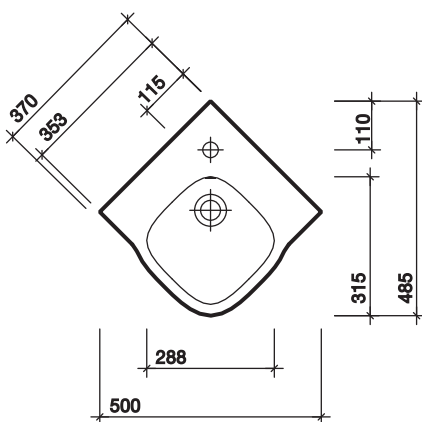

colour

White WH.

All measurements shown are in millimetres. Drawing sizes are not to scale.

Hotels

Commercial

Residential

Twyford