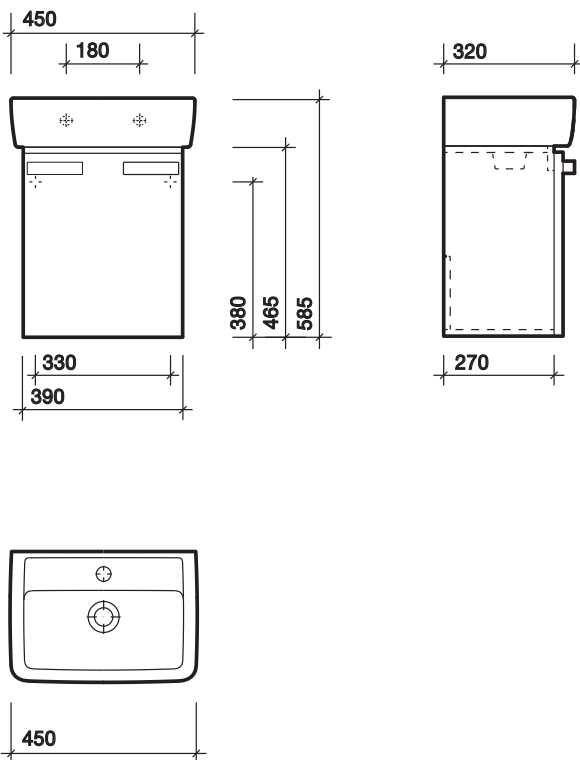

All measurements shown are in millimetres. Drawing sizes are not to scale.

Hotels

Residential

Twyford