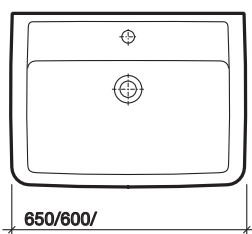

All measurements shown are in millimetres. Drawing sizes are not to scale.

Hotels

Residential

Twyford

221