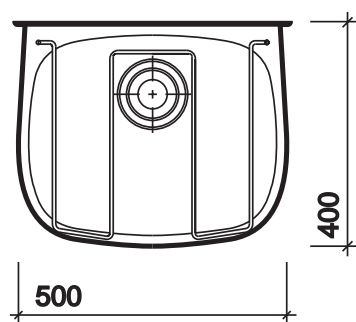

All measurements shown are in millimetres. Drawing sizes are not to scale.

Hotels

Healthcare

Education

Commercial

Twyford

416