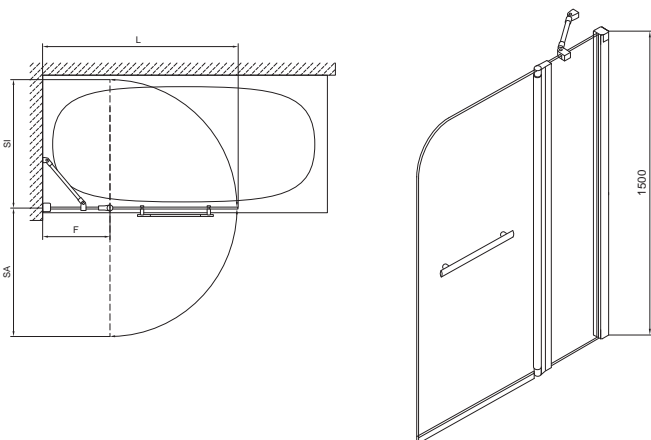

All measurements shown are in millimetres. Drawing sizes are not to scale.

Hotels

Commercial

Residential

Twyford

350

hydr8 bow quadrant 780 incl. tray

consists of 1 fixed and 1 curved sliding panel
8mm toughened safety glass
sliding door swings out for easy cleaning