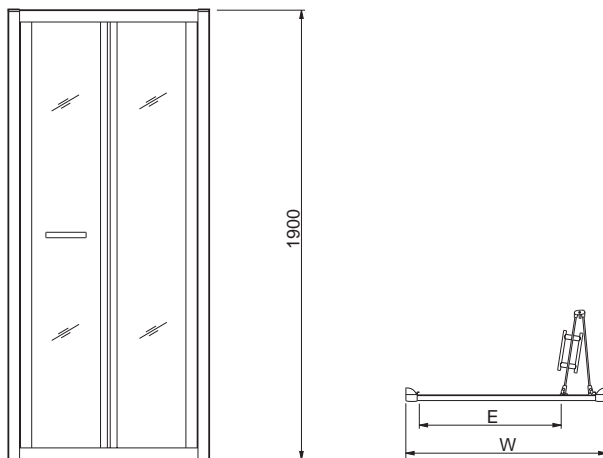

All measurements shown are in millimetres. Drawing sizes are not to scale.

Hotels

Commercial

Residential