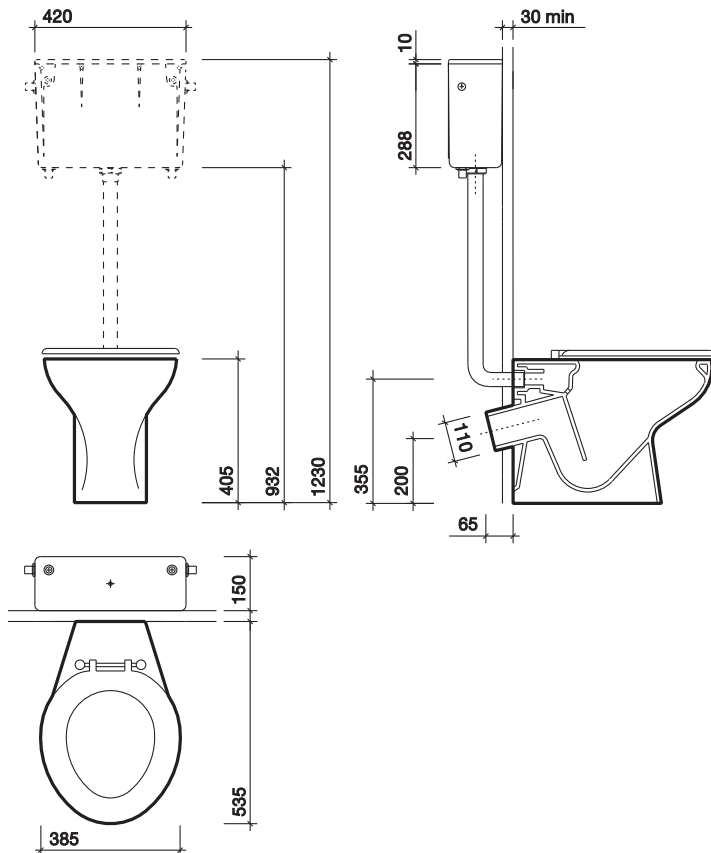

White WH.

fixings

WC screwed to floor, and sealed to wall and floor using silicone building sealant (not provided).
Cistern screwed to wall.

All measurements shown are in millimetres. Drawing sizes are not to scale.