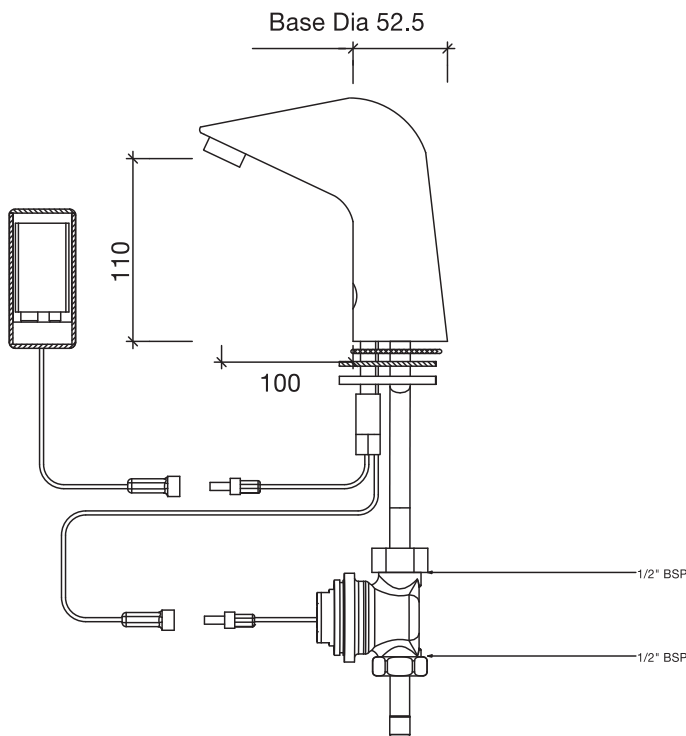

to specify/order:

Please use the product reference shown below.

infra red monobloc (battery operated)

Single **SF2601CP**

sola electric conversion kit

Conversion kit **SF2600XX**

thermostatic mixing valve

*Single applications - 15mm **SF1337XX**

finish

Chrome plated CP.

approvals

BREEAM compliant.

*TMV2 & TMV3 Approved
when installed with SF1337XX

WRAS Approved

recommended operating pressure

Minimum operating pressure 1.0 bar.

Maximum operating pressure 8 bar.

note

Minimum sensor range 80mm

Maximum sensor range 300mm

Power supply 9V battery.

Battery life approximately 4 years with

150 operations per day.

Security 90 seconds auto shut off.

Flow restrictor fitted, which
can be removed if required and replaced
with flow straightener.

Flow rates SF2601CP

Pressure (bar)	1.0	2.0	3.0	5.0	8.0
With restrictor (l/min)	4.2	4.9	5.0	5.2	5.2

All measurements shown are in millimetres. Drawing sizes are not to scale.

Hotels

Education

Commercial

Less Able

Twyford

316