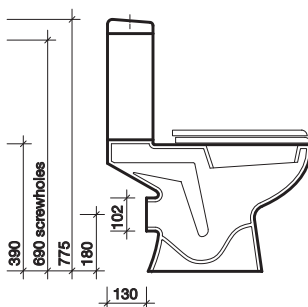

S or turned P trap connector **WF1241WH**

material

Vitreous china.

colour

White WH.

fixings

WC screwed to floor. cistern screwed to wall.

All measurements shown are in millimetres. Drawing sizes are not to scale.