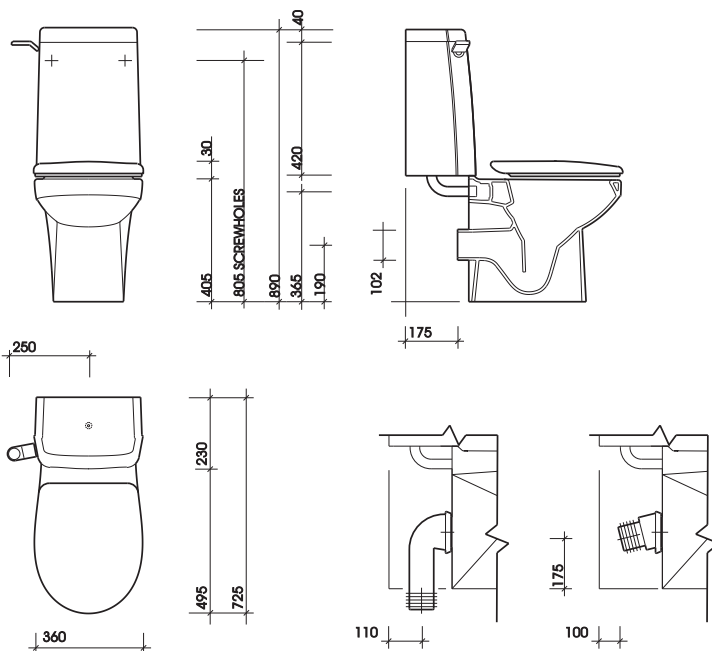

All measurements shown are in millimetres. Drawing sizes are not to scale.

Hotels

Healthcare

Education

Commercial