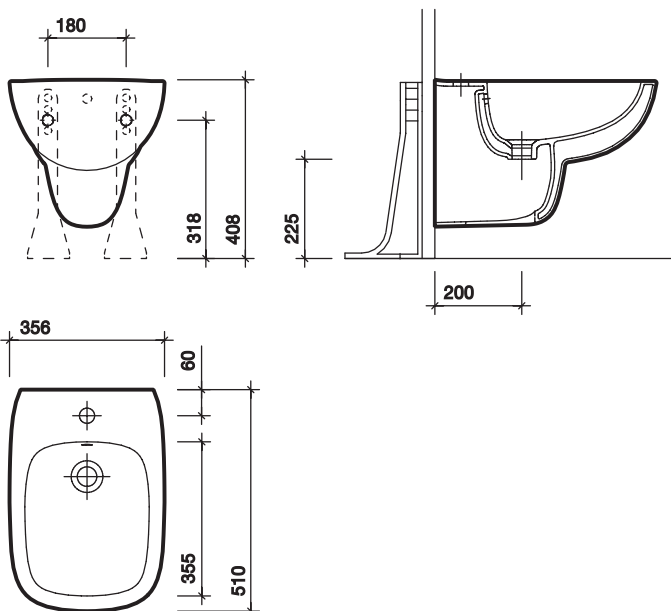

All measurements shown are in millimetres. Drawing sizes are not to scale.

Hotels

Commercial

Residential

Twyford

381