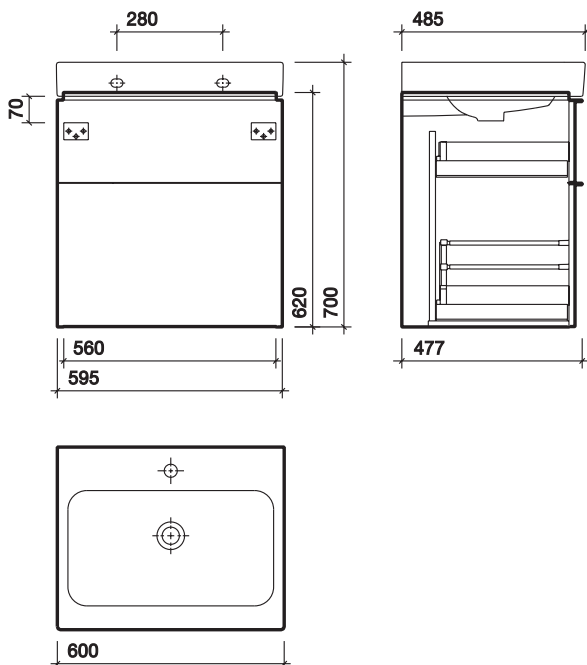

Alpine White

Plum

All measurements shown are in millimetres. Drawing sizes
are not to scale.

Hotels

Residential

Twyford