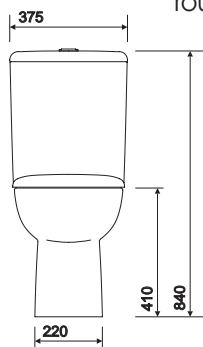

E500 rimfree close coupled WC,
round shaped cistern lid,
round shaped seat & cover

All measurements shown are in millimetres. Drawing sizes are not to scale.

to specify/order:

Please use the product reference shown below.