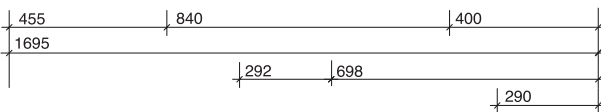

All measurements shown are in millimetres. Drawing sizes are not to scale.

Commercial

Healthcare

Less Able

Twyford

*

celtic low capacity 1700 x 700

economy low volume steel bath with fast fix leg set
 1.8mm thick
 low capacity - 140 litres to over flow