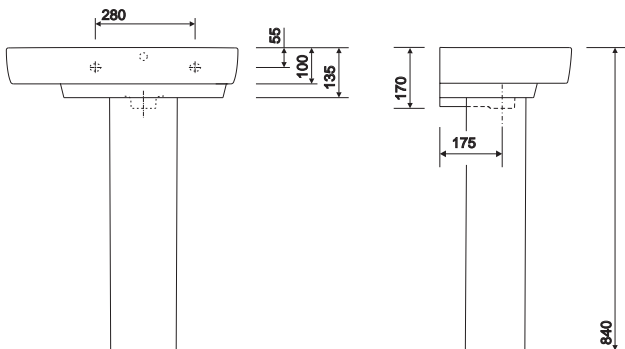

alternative fixings

Total Install® pack - fixing for non
load bearing walls. Refer to Total Install.

All measurements shown are in millimetres. Drawing sizes
are not to scale.

Hotels

Commercial

Residential

Twyford