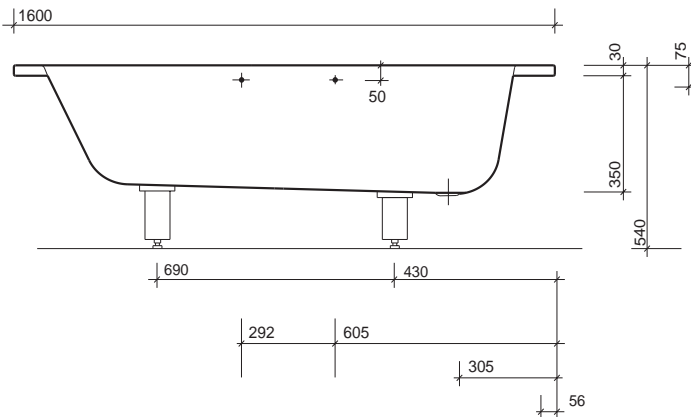

colour

White WH.

fixings

Bolt on adjustable legs. Secured to wall with clips provided.

All measurements shown are in millimetres. Drawing sizes are not to scale.

Hotels

Commercial

Residential