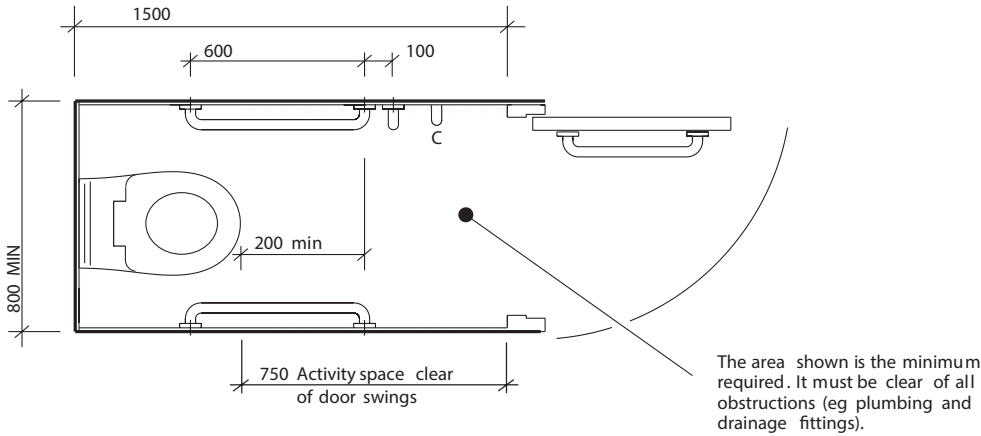

The drawing above shows a Left Hand installation. A Right Hand installation is the mirror image of above.

All measurements shown are in millimetres. Drawing sizes are not to scale.

Ambulant Doc.M layout