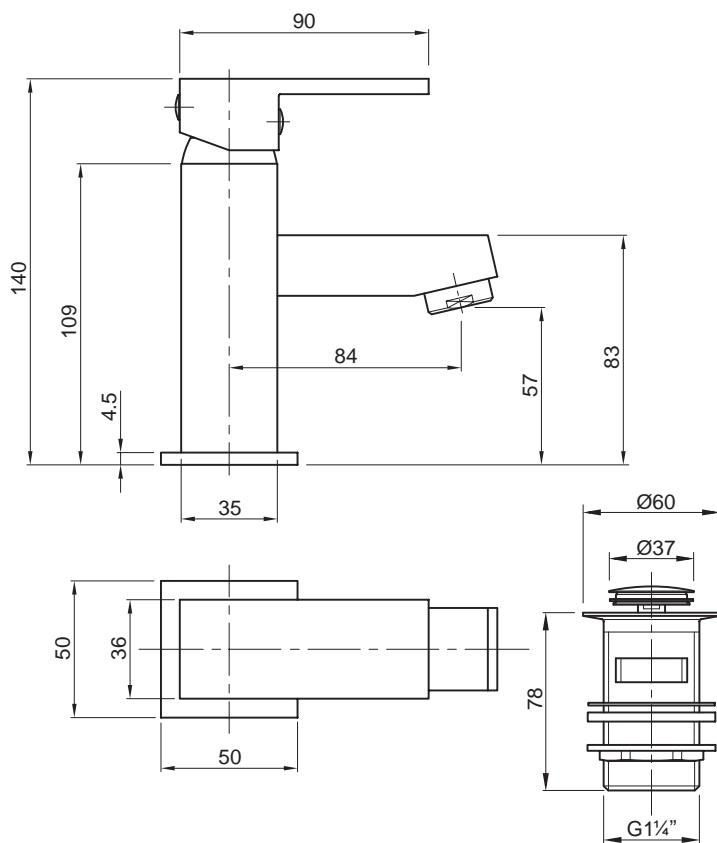

X62 Basin Mono Mixer - Mini Inc Click Clack Waste

Deck Mounted Mini Basin Mixer – X625122CP

Flow Rate (Litres per minute)	0.2 Bar	0.5 Bar	1.0 Bar	2.0 Bar	3.0 Bar	5.0 Bar
Standard Mixed	3.2	5.1	7.3	10.5	12.2	16
Flow Limiter Fitted (Part No:XS9075XX)	1.9	3.20	4.80	6.50	6.70	7.00

All measurements shown are in millimetres. Drawing sizes are not to scale.

to specify/order:

Please use the product reference shown below.

X62 basin mono mixer - mini

X62 Basin Mono Mixer - Mini
Inc Click Clack Waste **X625122CP**
7.5 LPM Flow regulator **XS9075XX**

finish

Chrome plated CP.

approvals

Product manufactured from WRAS approved materials

standards

Chrome plated to BS EN248

system requirements

Can be installed on any system

recommended operating pressure

Minimum operating pressure 0.4 bar.
Maximum operating pressure 5 bar.

note

Maximum surface thickness to fit tap is 44mm. Easy fit clicker waste (slotted) included. Attached using 'C' plate fixing kit included.

Hotels

Commercial

Residential

Twyford