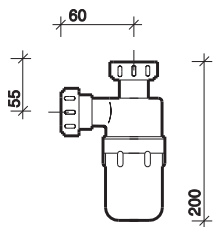

Plastic bottle P trap

bottle P trap

1 1/2" P outlet **WF8483XX**

note

Suitable for camden and clifton urinal bowls.

material

Plastic.

colours

White XX.