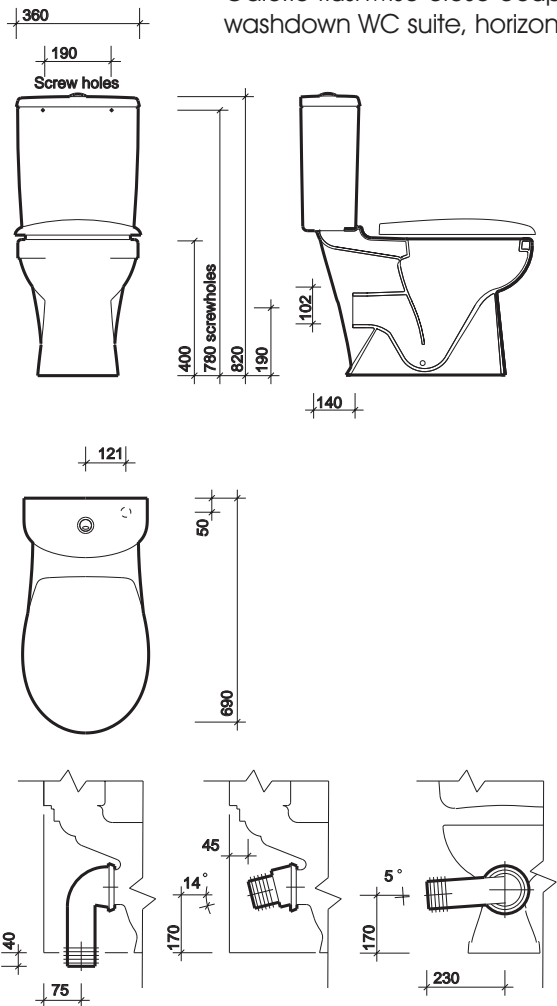

fixings

All fixings included.

Galerie flushwise close coupled
washdown WC suite, horizontal outlet