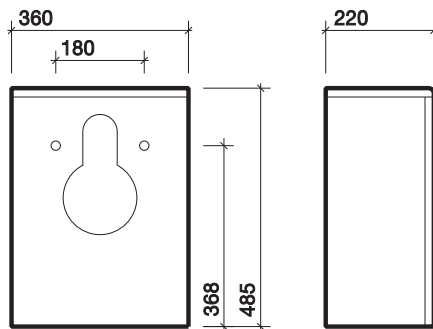

colour

White only.

Spacer box