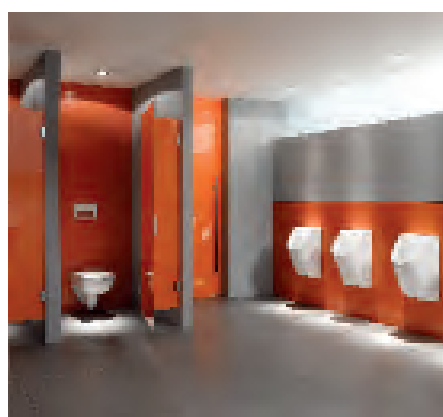

Twyford specification manual

Twyford

Every product you'll ever need

Contents

Introduction	3	Washbasins	103	Bidets	376
Key to logos	4	Standard	104		
Sector logos	5	Medical	157	Urinals	383
Water saving	6	Countertop/Lay on	161		
Rimfree®	8	Semi-recessed	171	Fireclay	400
Total Install®	10			Hopper	404
Odourwise®	12	Furniture	182	Trough	406
Varicor®	13			Fittings	407
Twyford website	14	Baths	226		
SpecMaster online	15	Acrylic	227	Stainless steel	410
Twyford media library	16	Steel	248	Sinks & troughs	411
Key contacts	17	Panels	260	Hoppers	423
Regulations and standards	18	Accessories	267	WC & urinal	426
		Wastes & traps	269	Janitorial units	428
WCs	20			Drinking fountains	429
Close coupled	21	Taps & mixers	271	Fittings	432
Back-to-wall	47	Standard	272		
Wall hung	60	Specialised	302	Less able	433
Squatting pan	82			Doc.M packs	434
Wall frame	83	Showering	328	Support items	443
Fittings	84	Shower enclosures	329		
Concealed cisterns	86	Trays	365		
Accessories	91				
Seats	92				