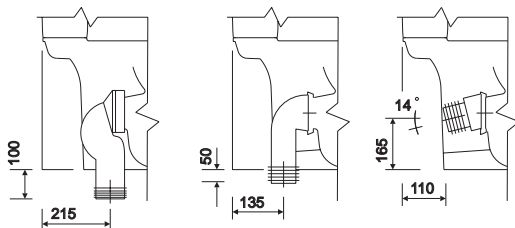

All measurements shown are in millimetres. Drawing sizes are not to scale.

to specify/order:

Please use the product reference shown below.

wc pan

Rimfree, horizontal outlet **E51148WH**

Round close coupled cistern & fittings:
4/2.6L BSIO, push button **E52496WH**

Note: Cistern is pre set 4/2.6L.
It can be re-set to 6/4L .

seat and cover - round

Top fix standard hinges **E57861WH**

Soft closing mechanism
std hinges **E57851WH**

wc outlet connector

P trap outlet connector **WF1240WH**

S or turned P trap connector **WF1241WH**

fixings

WC floor fixings supplied. Cistern
screwed to wall.

material

Vitreous china.

colours

White WH.

Hotels

Residential

Less Able