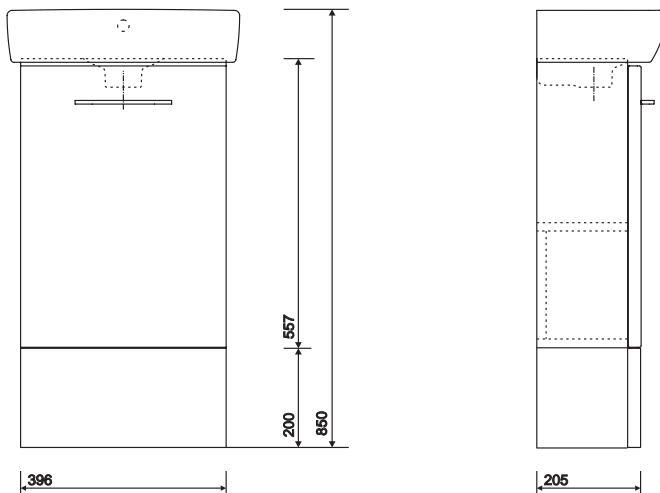

All measurements shown are in millimetres. Drawing sizes are not to scale.

Hotels

Residential

Twyford

e100 360 furniture

co-ordinating accessories available
supplied pre-assembled & complete with fixings
flexible installation options