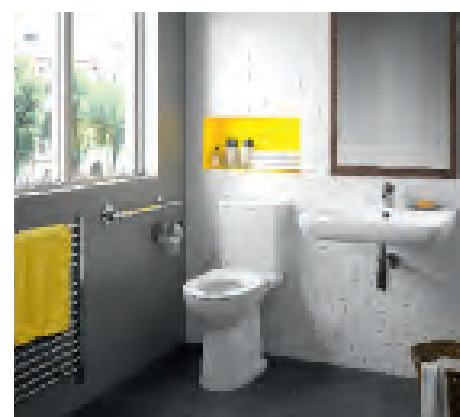

Twyford specification manual

Twyford

Every product you'll ever need

Contents

Introduction	3	Washbasins	103	Bidets	376
Key to logos	4	Standard	104		
Sector logos	5	Medical	157	Urinals	383
Water saving	6	Countertop/Lay on	161		
Rimfree®	8	Semi-recessed	171	Fireclay	400
Total Install®	10			Hopper	404
Odourwise®	12	Furniture	182	Trough	406
Varicor®	13			Fittings	407
Twyford website	14	Baths	226		
SpecMaster online	15	Acrylic	227	Stainless steel	410
Twyford media library	16	Steel	248	Sinks & troughs	411
Key contacts	17	Panels	260	Hoppers	423
Regulations and standards	18	Accessories	267	WC & urinal	426
		Wastes & traps	269	Janitorial units	428
WCs	20			Drinking fountains	429
Close coupled	21	Taps & mixers	271	Fittings	432
Back-to-wall	47	Standard	272		
Wall hung	60	Specialised	302	Less able	433
Squatting pan	82			Doc.M packs	434
Wall frame	83	Showering	328	Support items	443
Fittings	84	Shower enclosures	329		
Concealed cisterns	86	Trays	365		
Accessories	91				
Seats	92				