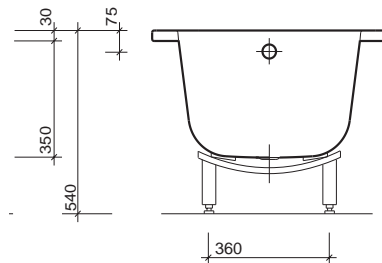

colour

White WH.

fixings

Bolt on adjustable legs. Secured to wall with clips provided.

All measurements shown are in millimetres. Drawing sizes are not to scale.

Hotels

Commercial

Residential