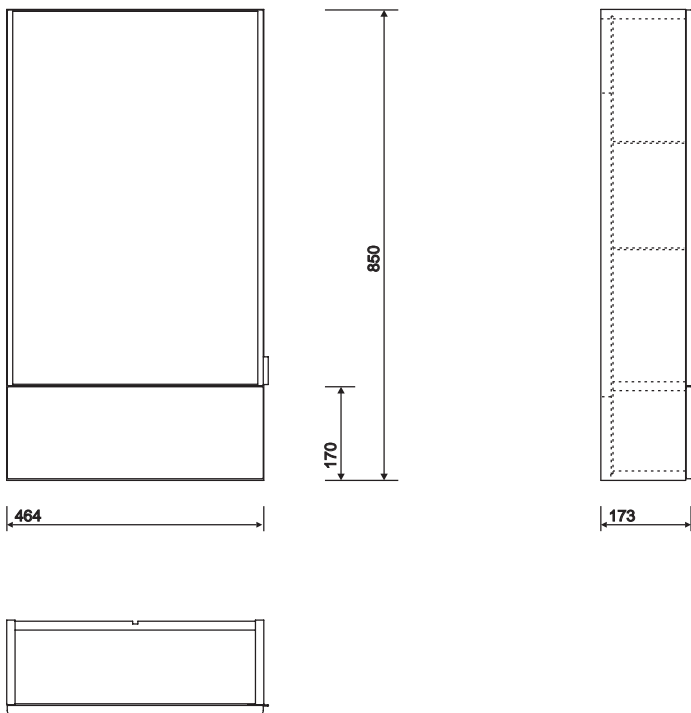

E100 550 washbasin mirror cabinet - grey ash wood

All measurements shown are in millimetres. Drawing sizes are not to scale.

Hotels

Residential

Twyford

200