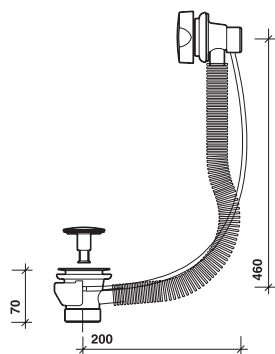

to specify/order:

Please use the product reference shown below.

finishes

Chrome plated CP.

combined pop-up waste/overflow

Chrome plated

WF5369CP