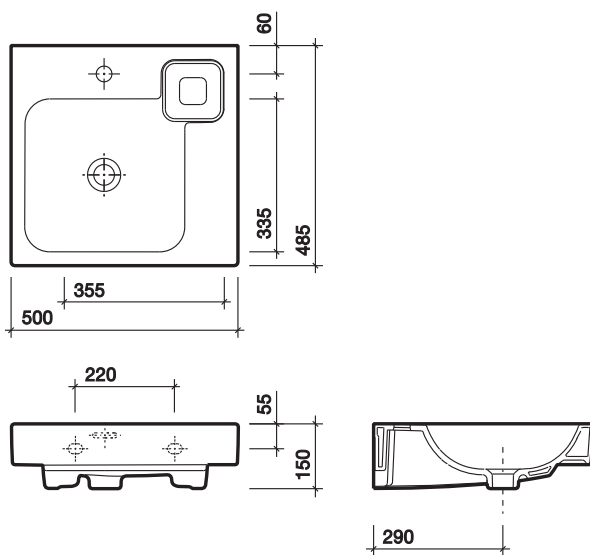

to specify/order:

Please use the product reference shown below.

washbasin

500 x 485mm, RH shelf,
1 centre tap hole

3D4411WH

500 x 485mm, LH shelf,
1 centre tap hole

3D4441WH

chrome bottle trap

1 1/4" Exposed bottle trap

IE6800CP

wall bolts

Wall bolts (pair)

SR1018XX

furniture

Refer to Furniture.

taps & mixers

Refer to taps & mixers.

waste & traps

Refer to wastes & traps.

material

Fine fireclay.

colours

White

fixings

(a) Basin fixed to wall with wall bolts.

All measurements shown are in millimetres. Drawing sizes are not to scale.

Hotels

Commercial

Residential

Twyford