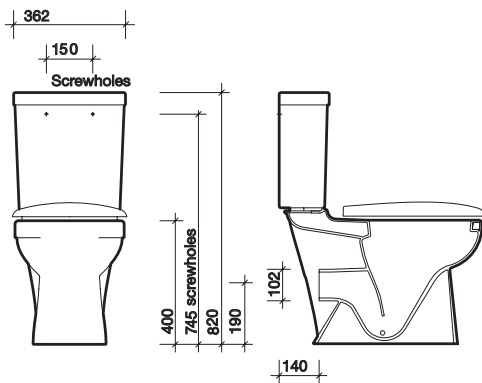

All measurements shown are in millimetres. Drawing sizes are not to scale.

AWARDED THE WATERWISE MARQUE

Best design WC for water reduction.

Note: Variation in drainage systems may necessitate increasing the flush volume to ensure efficient drainline carry, this can be done post installation up to 6/4 litre max.

Hotels

Commercial

Residential

Twyford