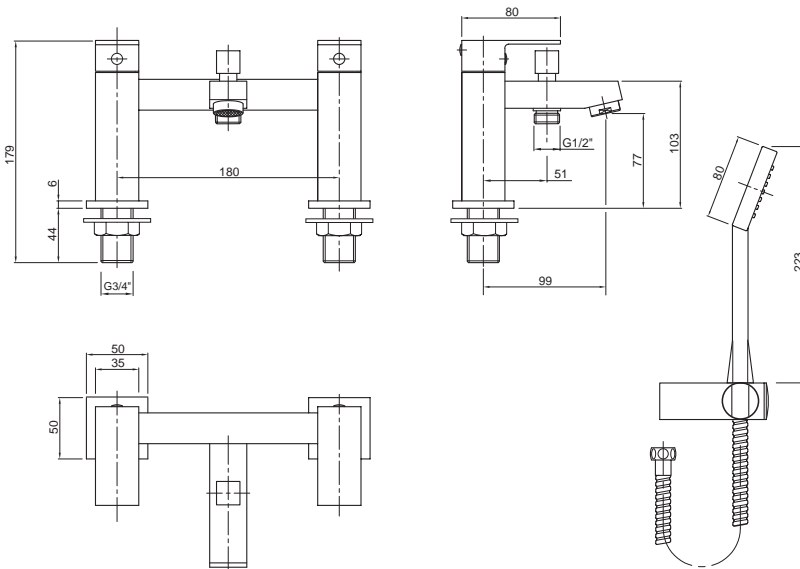

Deck Mounted Bath Shower Mixer – X625265CP

Flow Rate (Litres per minute)	0.2 Bar	0.5 Bar	1.0 Bar	2.0 Bar	3.0 Bar	5.0 Bar
Mixed Tap Outlet	7.5	12.8	18.6	26.6	32.6	42.7
Handset	2.5	6.5	9.5	15.0	18.8	25.4
Flow Limiter Fitted In Handset (Part No:XS9008XX)	2.3	4.4	6	8	7.5	6.8

All measurements shown are in millimetres. Drawing sizes are not to scale.

Hotels

Commercial

Residential

Twyford

291