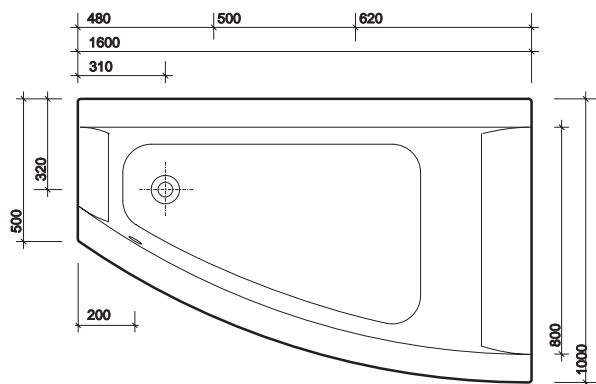

All measurements shown are in millimetres. Drawing sizes
are not to scale.

Hotels

Residential

Twyford

237

indulgence offset 1600

offset corner design where space is limited
ungrippled, handed bath

Right hand illustrated