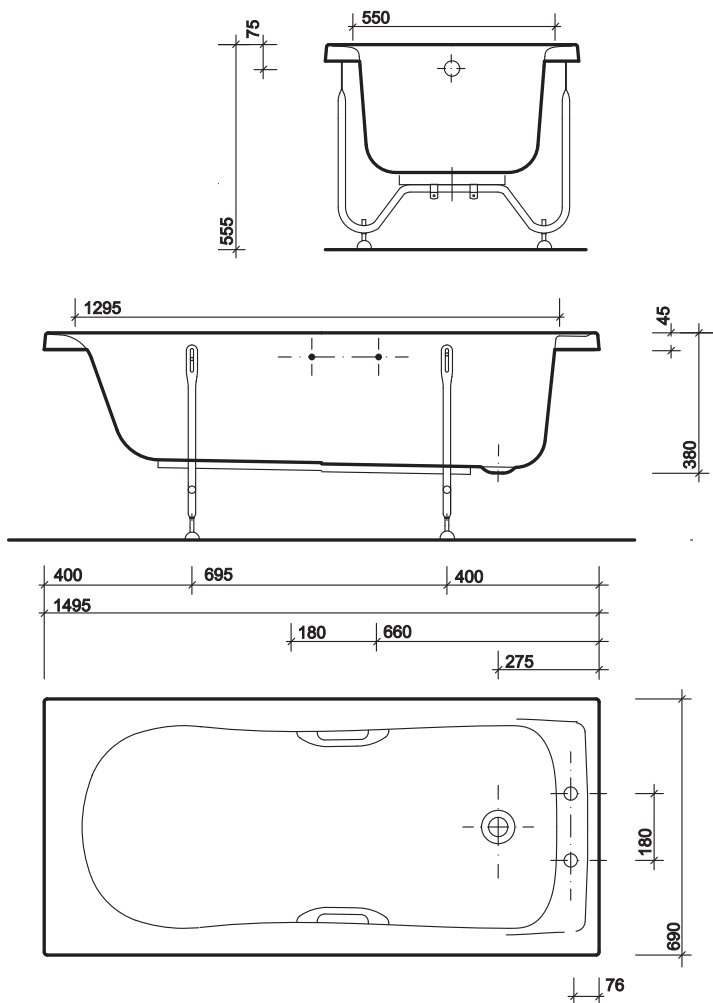

All measurements shown are in millimetres. Drawing sizes
are not to scale.