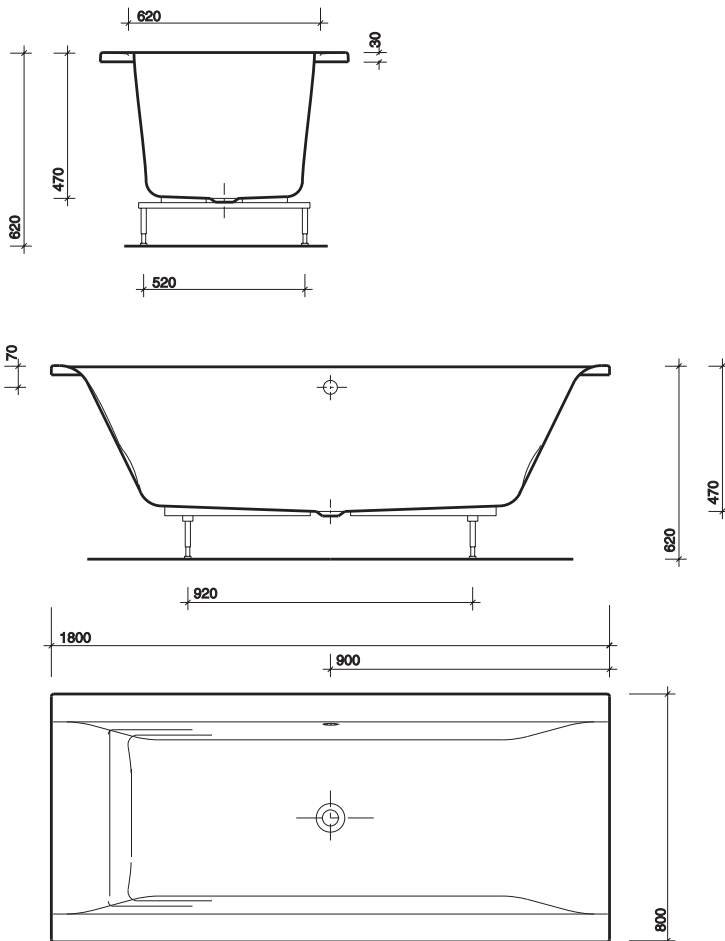

fixings

Supported on steel cradle with adjustable feet.
Secured to wall with clips provided.

All measurements shown are in millimetres. Drawing sizes are not to scale.

Hotels

Residential

Twyford

236

indulgence 1700 x 750