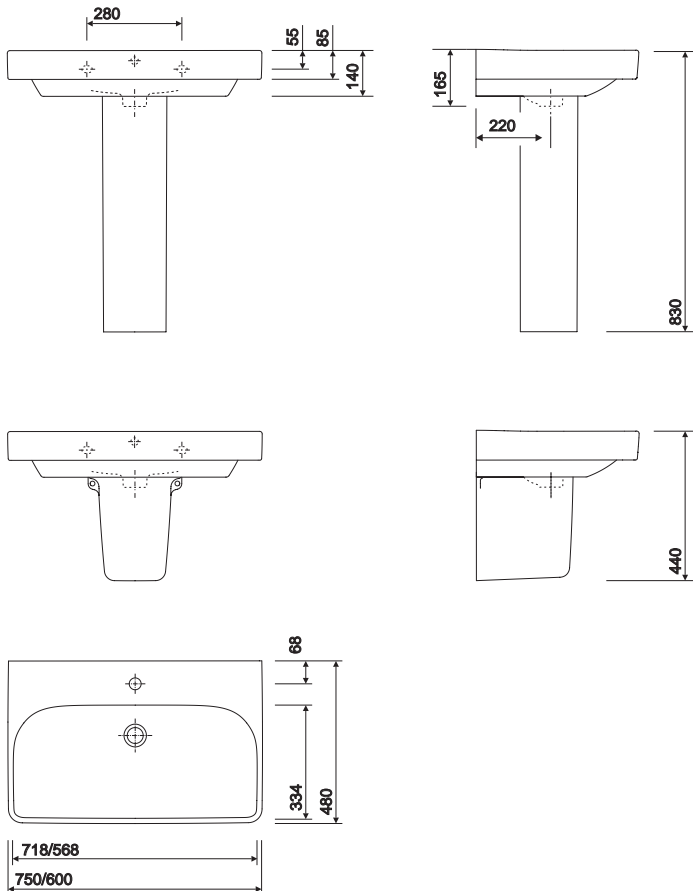

All measurements shown are in millimetres. Drawing sizes are not to scale.

Hotels

Residential

Twyford

e500 square 450 handrinse

modern slim rim design washbasin
washbasin retains practical 120mm bowl depth
co-ordinating e500 square range