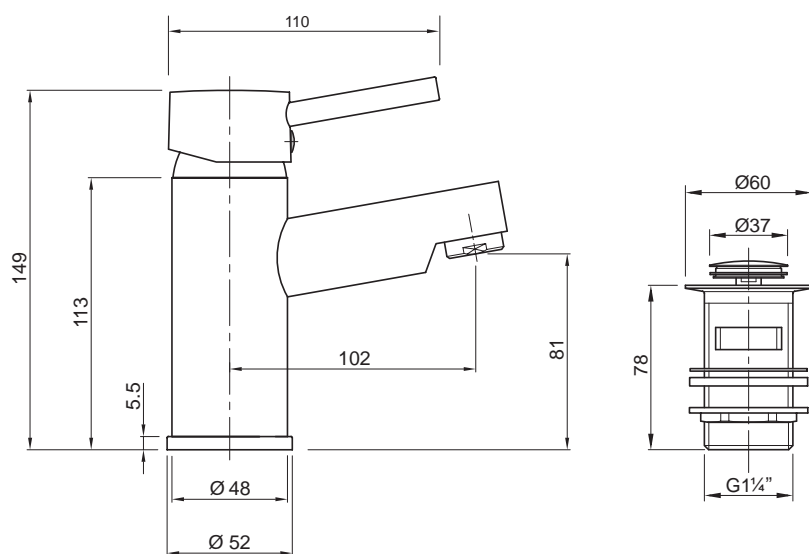

Deck Mounted Basin Mixer – X605126CP

Flow Rate (Litres per minute)	0.2 Bar	0.5 Bar	1.0 Bar	2.0 Bar	3.0 Bar	5.0 Bar
Standard Mixed	4.8	7.9	11.7	16.5	22.2	25.9
Flow Limiter Fitted (Part No:XS9075XX)	2.20	3.70	5.20	6.70	6.40	6.5

All measurements shown are in millimetres. Drawing sizes are not to scale.

Hotels

Commercial

Residential

Twyford