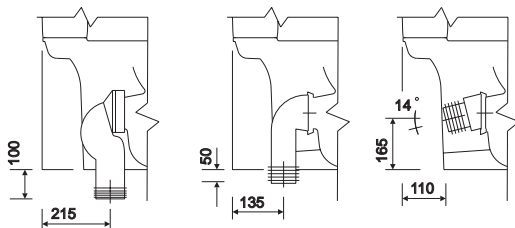

All measurements shown are in millimetres. Drawing sizes are not to scale.

to specify/order:

Please use the product reference shown below.

wc pan

Rimfree, horizontal outlet **E51148WH**

Square close coupled cistern & fittings:
4/2.6L BSIO, push button **E52396WH**

Note: Cistern is pre set 4/2.6L.
It can be re-set to 6/4L .

seat and cover - square

Top fix standard hinges **E57961WH**

Soft closing mechanism
std hinges **E57951WH**

wc outlet connector

P trap outlet connector **WF1240WH**

S or turned P trap connector **WF1241WH**

fixings

WC floor fixings supplied. Cistern screwed to wall.

material

Vitreous china.

colours

White WH.

Hotels

Residential

Less Able

Twyford