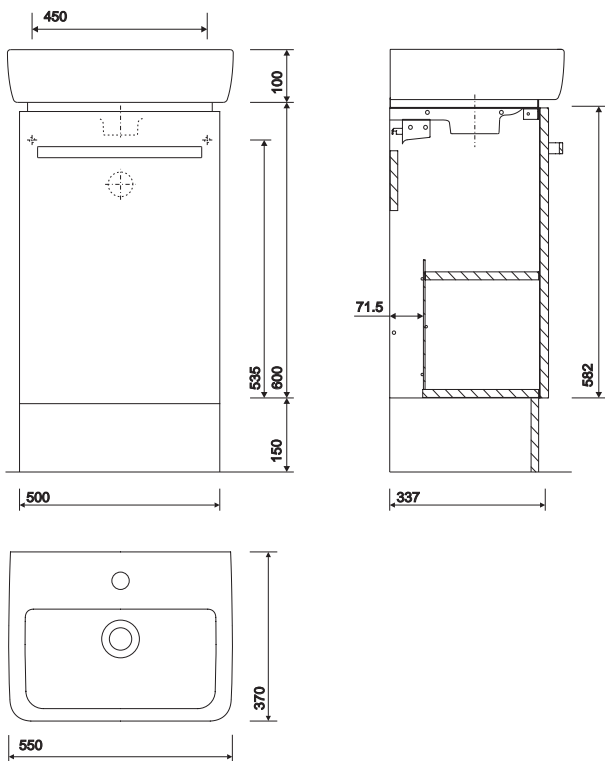

All measurements shown are in millimetres. Drawing sizes are not to scale.

Hotels

Residential

Twyford

205