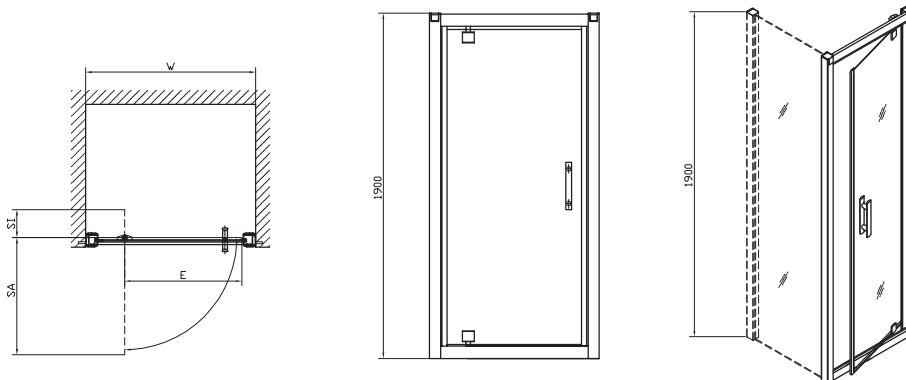

All measurements shown are in millimetres. Drawing sizes are not to scale.

Hotels

Commercial

Residential

Twyford