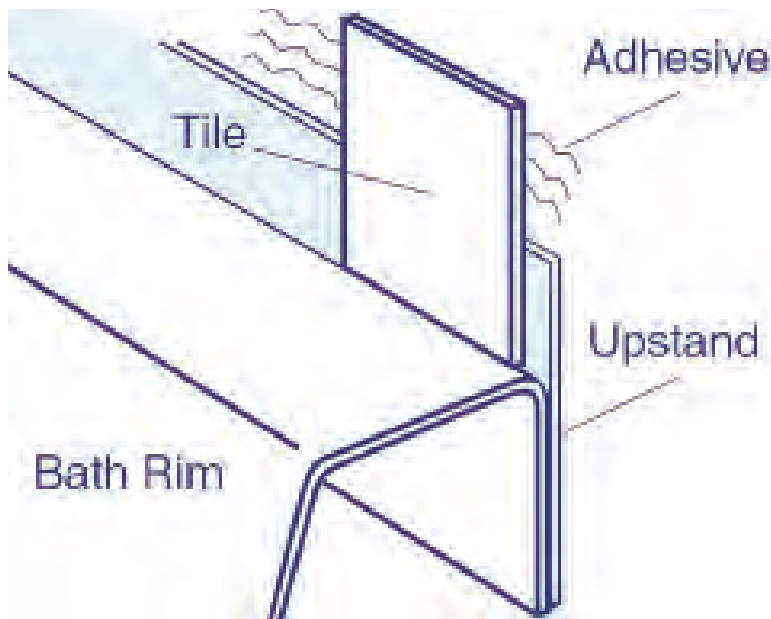

White WH.

fixings

Cradles with adjustable legs. Secured to wall
 with clips provided.

All measurements shown are in millimetres. Drawing sizes are not to scale.

Hotels

Commercial

Residential

bath/shower tray upstand kit