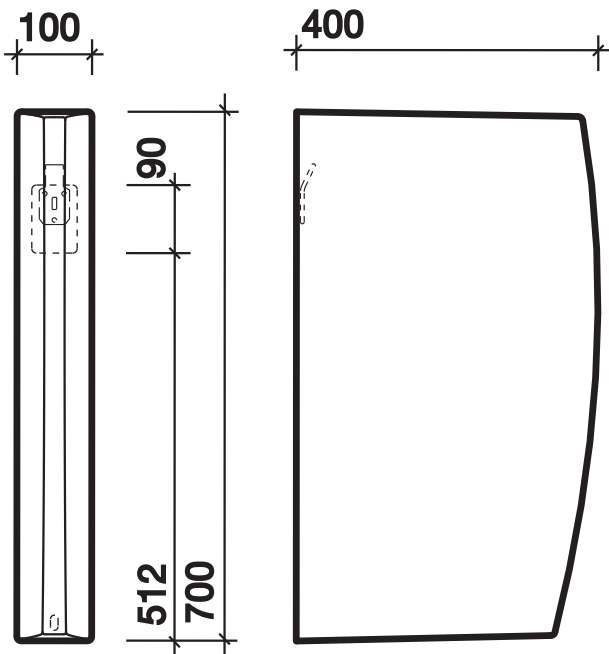

All measurements shown are in millimetres. Drawing sizes are not to scale.

Hotels

Education

Commercial

Twyford

394