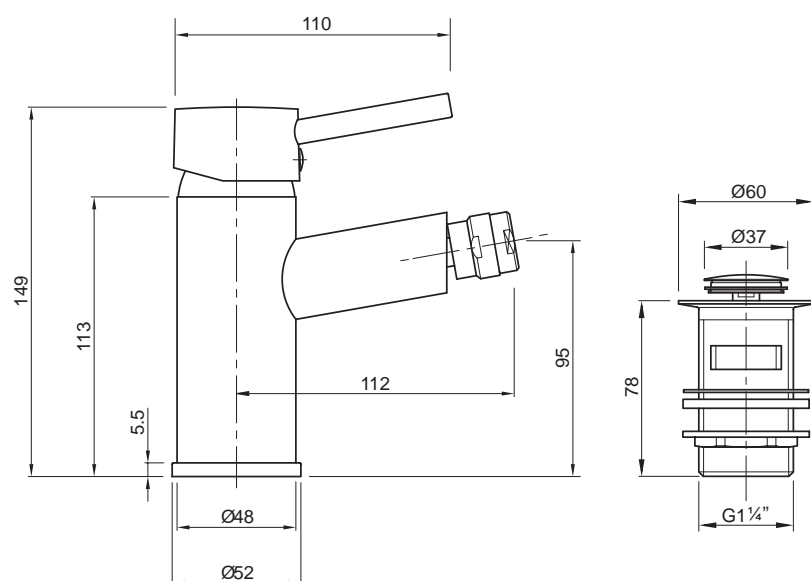

Deck Mounted Bidet Mixer – X605135CP

Flow Rate (Litres per minute)	0.2 Bar	0.5 Bar	1.0 Bar	2.0 Bar	3.0 Bar	5.0 Bar
Standard Mixed	4.3	7.3	10.6	15.0	19.0	24.3

All measurements shown are in millimetres. Drawing sizes are not to scale.

Hotels

Commercial

Residential

Twyford

285