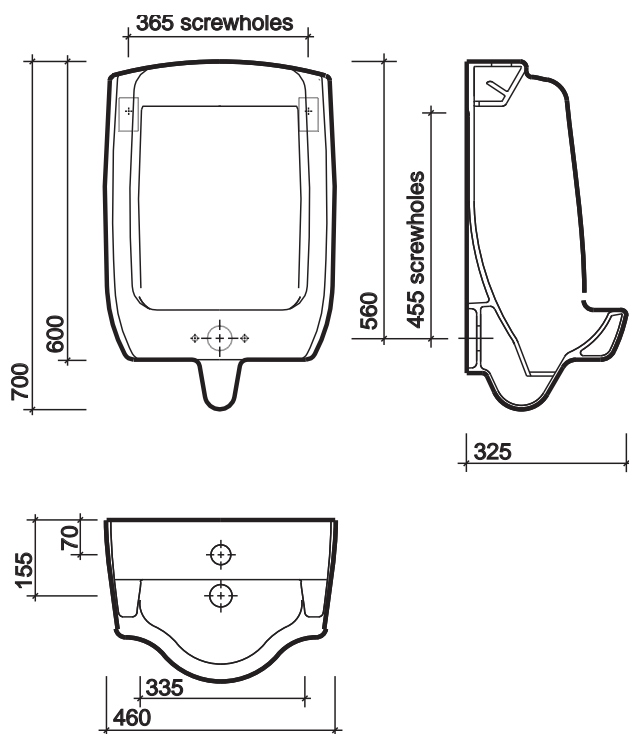

Bowl supplied with vitreous china grating.

**This product is not available in the UK and
does not comply with UK water regulations.**

All measurements shown are in millimetres. Drawing sizes are not to scale.