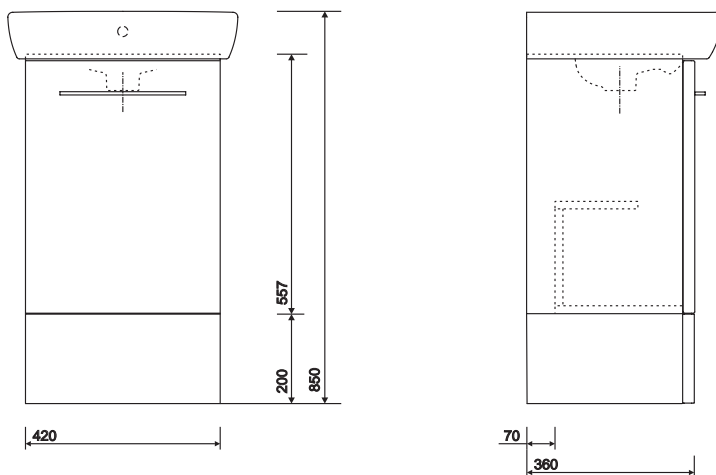

All measurements shown are in millimetres. Drawing sizes are not to scale.

Hotels

Residential

Twyford

e100 compact 450 furniture

co-ordinating accessories available
supplied pre-assembled & complete with fixings
flexible installation options