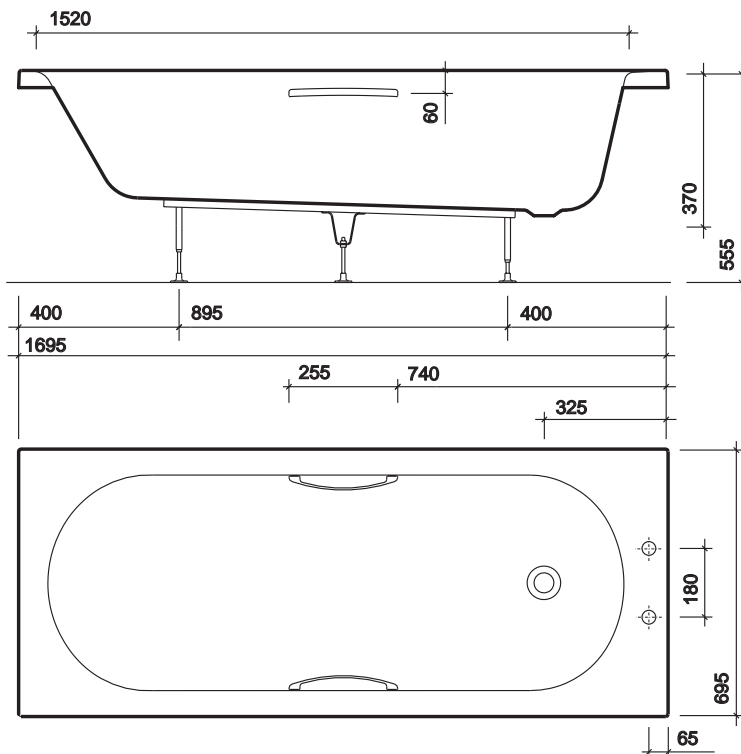

colours

White WH.

fixings

Supported on wooden frame with steel cradle and adjustable feet. Clips provided for securing to wall.

All measurements shown are in millimetres. Drawing sizes are not to scale.

Hotels