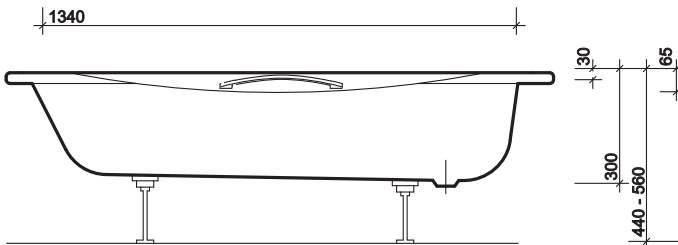

White WH.

fixings

Cradles with adjustable legs. Secured to wall
 with clips provided.

All measurements shown are in millimetres. Drawing sizes are not to scale.

Hotels

Commercial

Residential

bath/shower tray upstand kit