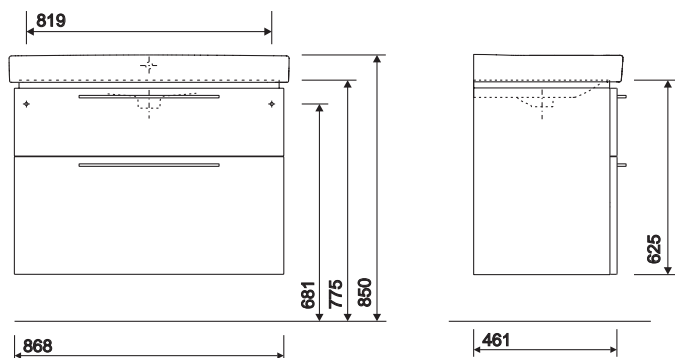

E500 900 1TH washbasin and grey gloss
2 drawers furniture unit

All measurements shown are in millimetres. Drawing sizes are not to scale.

Hotels

Residential

Twyford