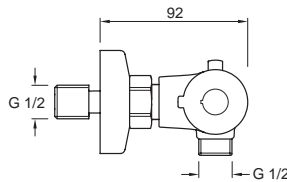

to specify/order:

Please use the product reference shown below.

X120 thermostatic shower bar valve

X120 Thermostatic Shower Bar Valve **X205012CP**

8 LPM Flow regulator **XS9008XX**

shower rail

Sola shower rail, hose & head **SF1251CP**

finish

Chrome plated CP.

approvals

Product manufactured from WRAS approved materials

standards

Chrome plated to BS EN248

system requirements

Gravity fed hot & cold (equal pressures)
Gravity fed hot & mains cold
(Differential pressure, max ratio 5:1)
Unvented systems
Instantaneous water heater (Combination boiler)
Pumped system

Minimum cold water supply temp = 5°C
Maximum cold water supply temp = 25°C
Maximum Hot water supply temp = 80°C

recommended operating pressure

Minimum operating pressure 0.5 bar.
Maximum operating pressure 5 bar.

note

Temperature pre set to 38°C. With push button override to 46°C. Will fit a standard 1/2" BSP hose connector. Includes a water saving eco feature, to control flow.

Thermostatic Bar Shower Valve – X205012CP

Flow Rate (Litres per minute)	0.5 Bar	1 Bar	2 Bar	3 Bar	4 Bar	5 Bar
Without Flow Regulator Fitted	7.3	11.3	16.4	20.4	24.0	27.0
Flow Limiter Fitted (Part No:XS9008XX)	4.9	6.8	7.3	7.5	7.8	8.0

All measurements shown are in millimetres. Drawing sizes are not to scale.

Hotels

Commercial

Residential

Twyford

299