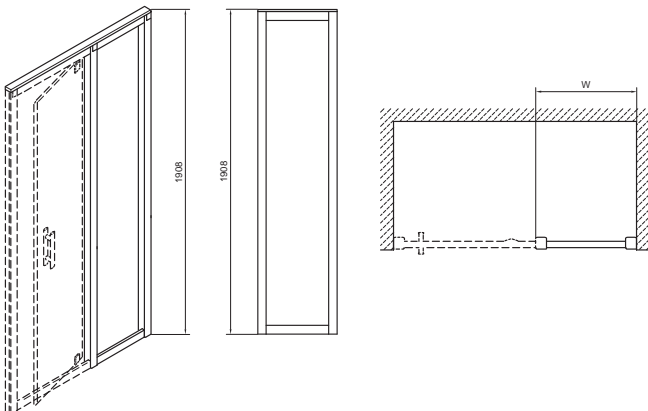

All sizes above are in mm

All measurements shown are in millimetres. Drawing sizes are not to scale.

Hotels

Commercial

Residential

Twyford

geo6 corner entry

consists of 2 fixed and 2 sliding door panels
6mm toughened safety glass
sliding doors swing out for easy clean