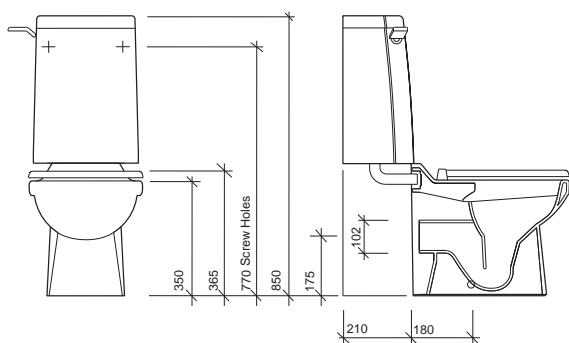

colour

White WH.

fixings

WC screwed to floor with fixings provided.
Cistern screwed to wall.

note

*Cistern is pre-set at 6 litres, to flush at 4 litres
remove the blue plug from syphon.

All measurements shown are in millimetres. Drawing sizes are not to scale.