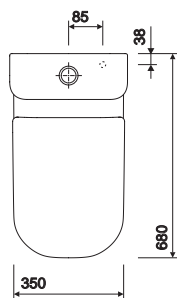

E500 rimfree close coupled WC,
round shaped cistern lid,
round shaped seat & cover

All measurements shown are in millimetres. Drawing sizes are not to scale.

to specify/order:

Please use the product reference shown below.