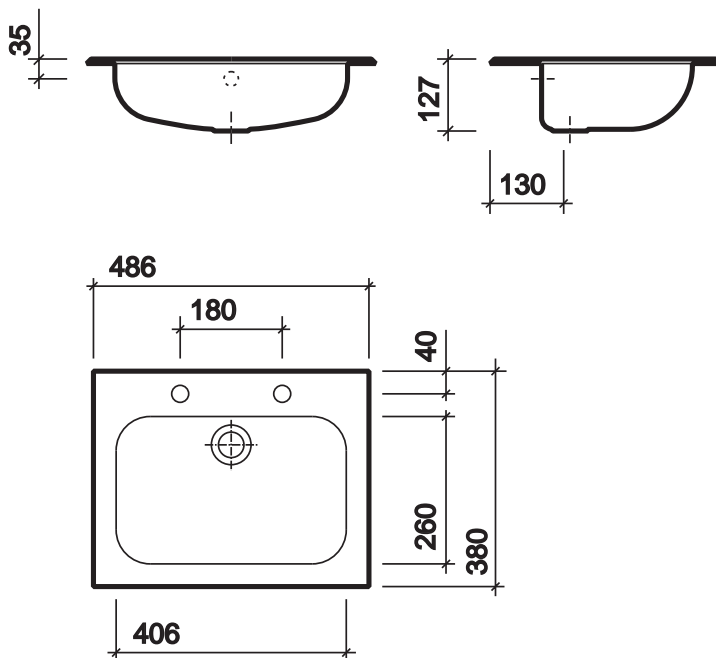

fixings

Fixing clips (supplied).

All measurements shown are in millimetres. Drawing sizes are not to scale.

Hotels

Healthcare

Education

Commercial

Twyford

413