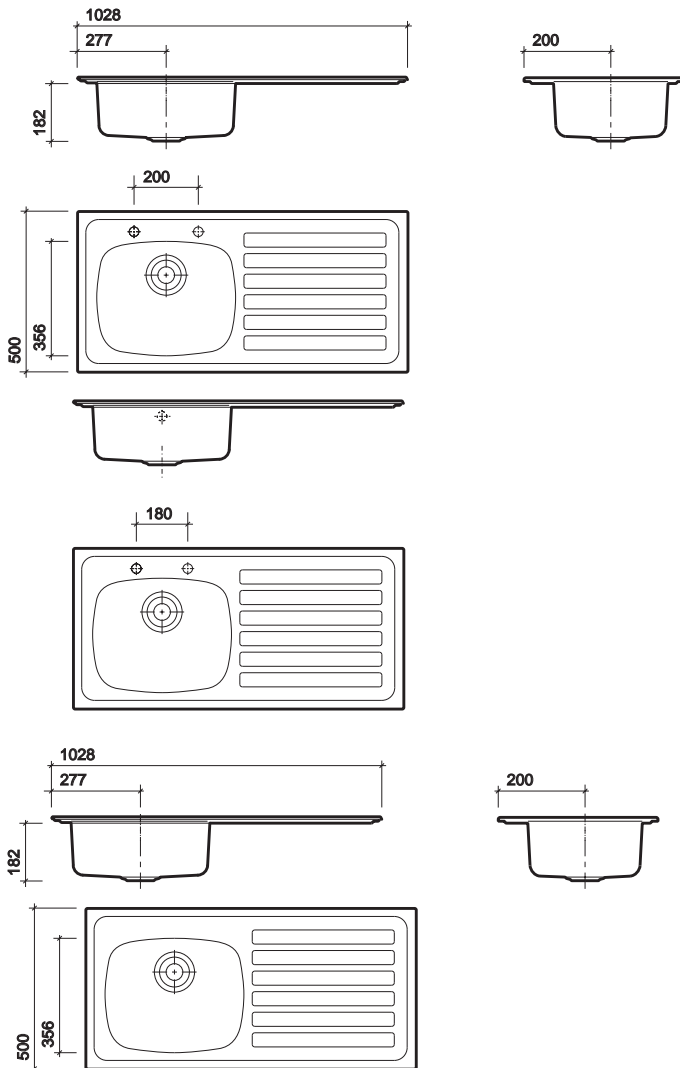

All measurements shown are in millimetres. Drawing sizes are not to scale.

to specify/order:

Please use the product reference shown below.

inset sink and drainer

1028 x 500 x 182mm, incl. waste, satin polish finish, no overflow:

RH drainer, LH sink, 2 tap holes **PS8601SS**

LH drainer, RH sink, 2 tap holes **PS8602SS**

1028 x 500 x 182mm, incl. waste, satin polish finish, no overflow:

RH drainer, LH sink, 0 tap holes **PS8603SS**

LH drainer, RH sink, 0 tap holes **PS8604SS**

1028 x 500 x 182mm, incl. waste, satin polish finish, with overflow:

RH drainer, LH sink, 2 tap holes **PS8611SS**

LH drainer, RH sink, 2 tap holes **PS8612SS**

taps & mixers

Refer to taps & mixers

material

Stainless steel type 304 to EN 1 4401 or SS2333, AFNOR Z 6 CN 18-09, BS 304S31. 0.9mm steel thickness.

colour

Stainless steel.

fixings

Fixing clips (supplied).

Hotels

Healthcare

Education

Commercial

Residential

Twyford

422