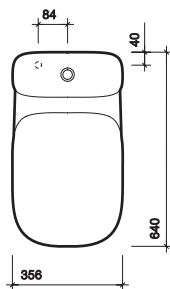

material

Vitreous china.

colour

White WH.

fixings

WC floor fixings supplied. Cistern screwed to wall.

All measurements shown are in millimetres. Drawing sizes are not to scale.

AWARDED THE WATERWISE MARQUE