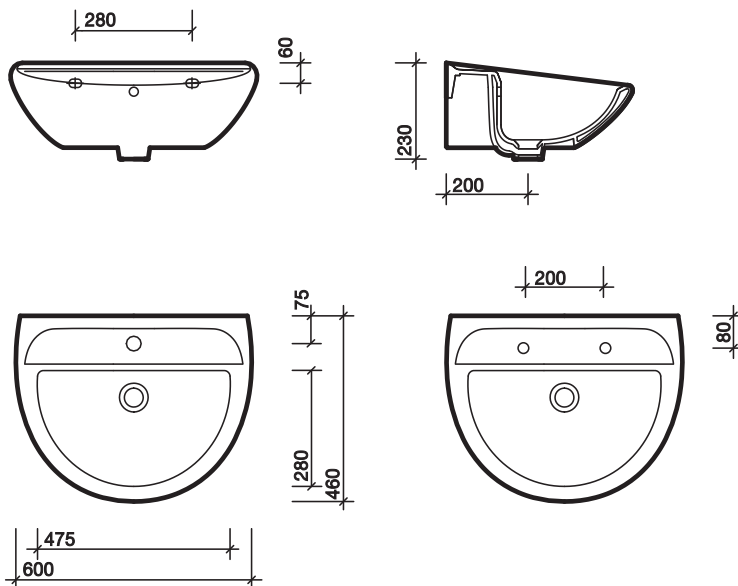

colour

White WH

note

2 tap basin - 25mm holes.

1 tap basin - 32mm holes.

All measurements shown are in millimetres. Drawing sizes are not to scale.

Hotels

Healthcare