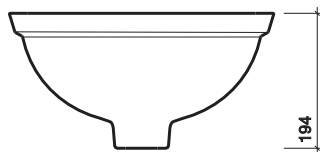

All measurements shown are in millimetres. Drawing sizes are not to scale.

Hotels

Commercial

Residential

Twyford