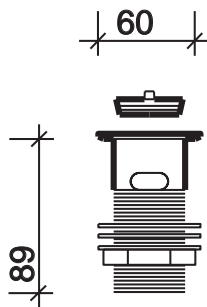

Chain waste

applications

General purpose chain waste and overflow, domestic use.

finishes

Chrome plated CP.

classique chain waste 1 1/4" slotted

Chrome plated

CQ5823CP