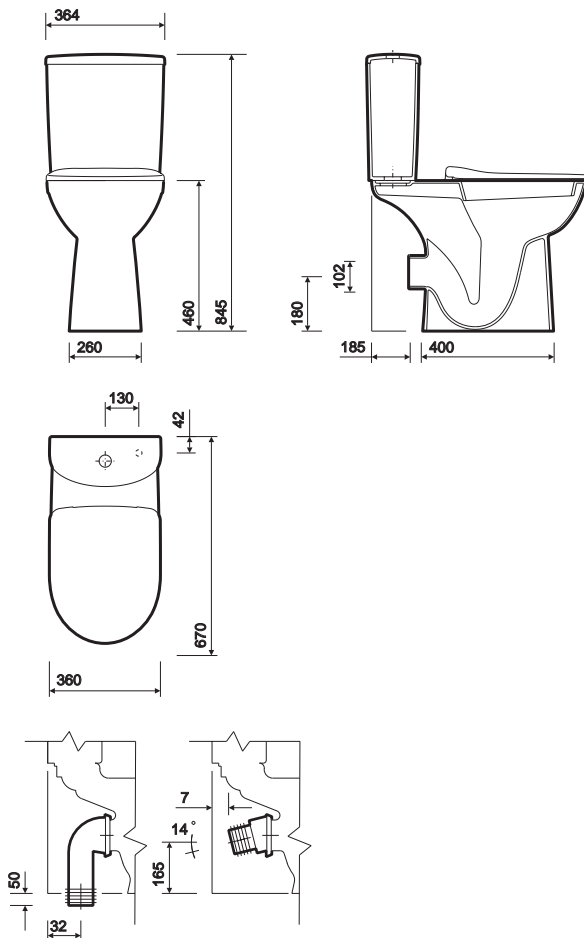

fixings

WC screwed to floor. cistern screwed to wall.

material

Vitreous china.

colours

White WH.

All measurements shown are in millimetres. Drawing sizes are not to scale.

Hotels