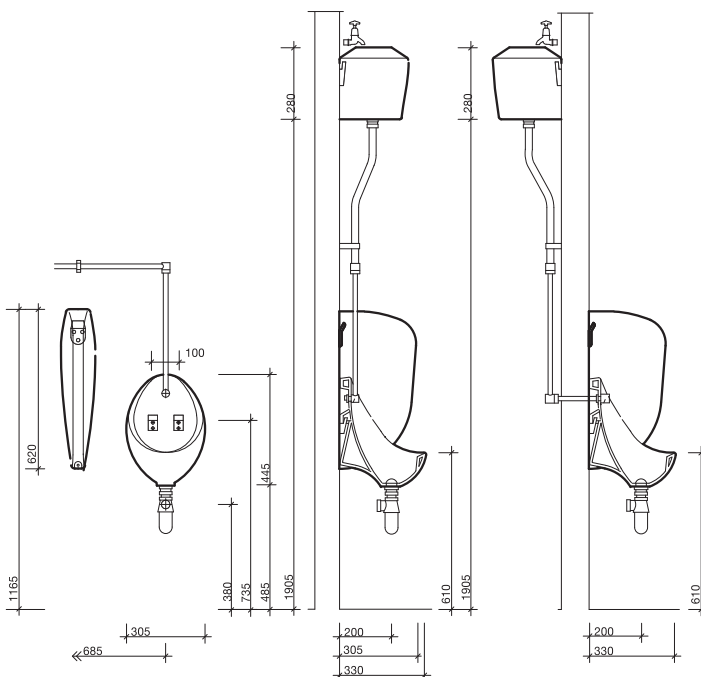

colour

White WH.

All measurements shown are in millimetres. Drawing sizes are not to scale.

Hotels

Education

Commercial