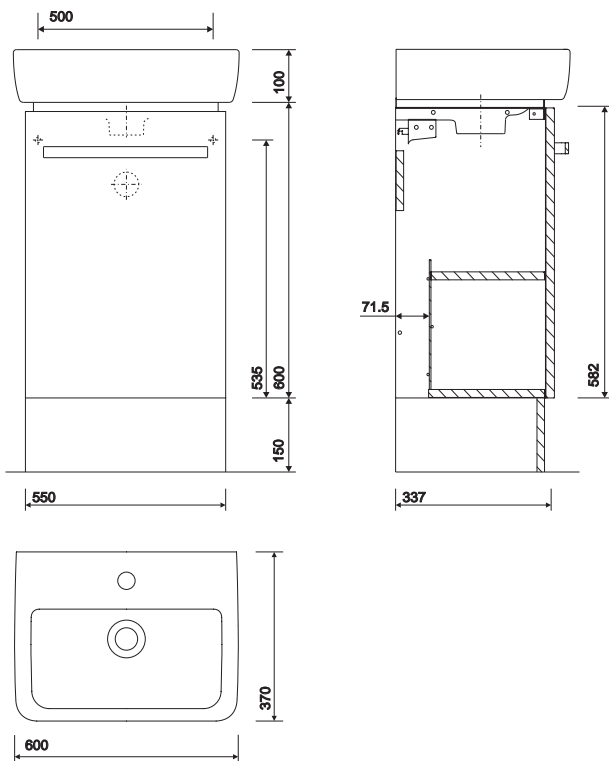

All measurements shown are in millimetres. Drawing sizes are not to scale.

Hotels

Residential

Twyford