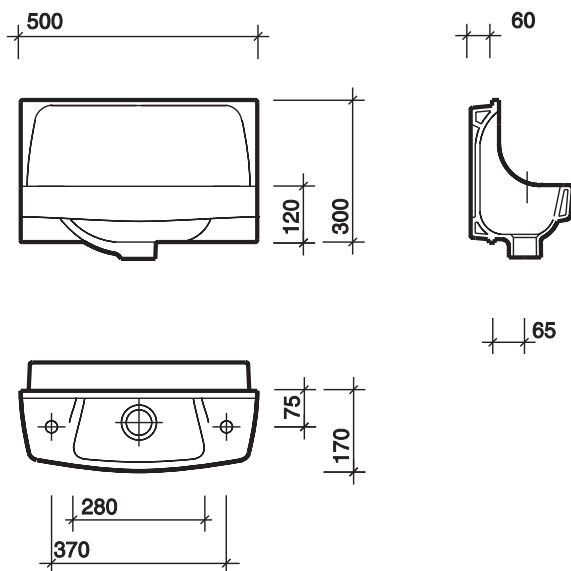

material

Vitreous china.

colours

White WH.

All measurements shown are in millimetres. Drawing sizes are not to scale.

Hotels

Commercial

Residential