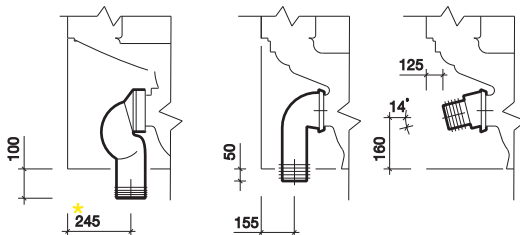

All measurements shown are in millimetres. Drawing sizes are not to scale.

Hotels

Residential

Less Able

Twyford

alcona

environmentally friendly 4/2.6 litre dual flush
co-ordinatingalcona range

Alcona flushwise WC suite, horizontal outlet