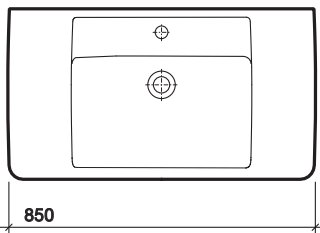

All measurements shown are in millimetres. Drawing sizes are not to scale.

Hotels

Residential

Twyford

220