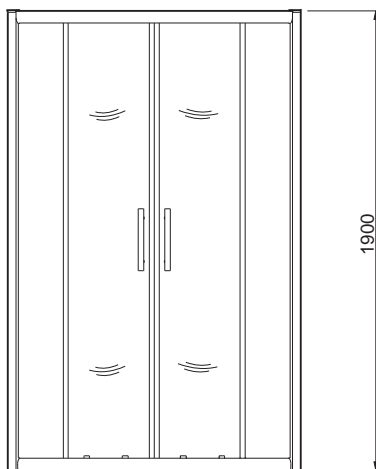

finish/colour

Polished silver frame, clear glass.

Product Number	Description	W1- Nominal Width mm	E - Entry Width mm	W - Adjustment mm
ES44700CP	Quadrant Door 800 x 800mm	800	420	760-780
ES45700CP	Quadrant Door 900 x 900mm	900	490	860-880