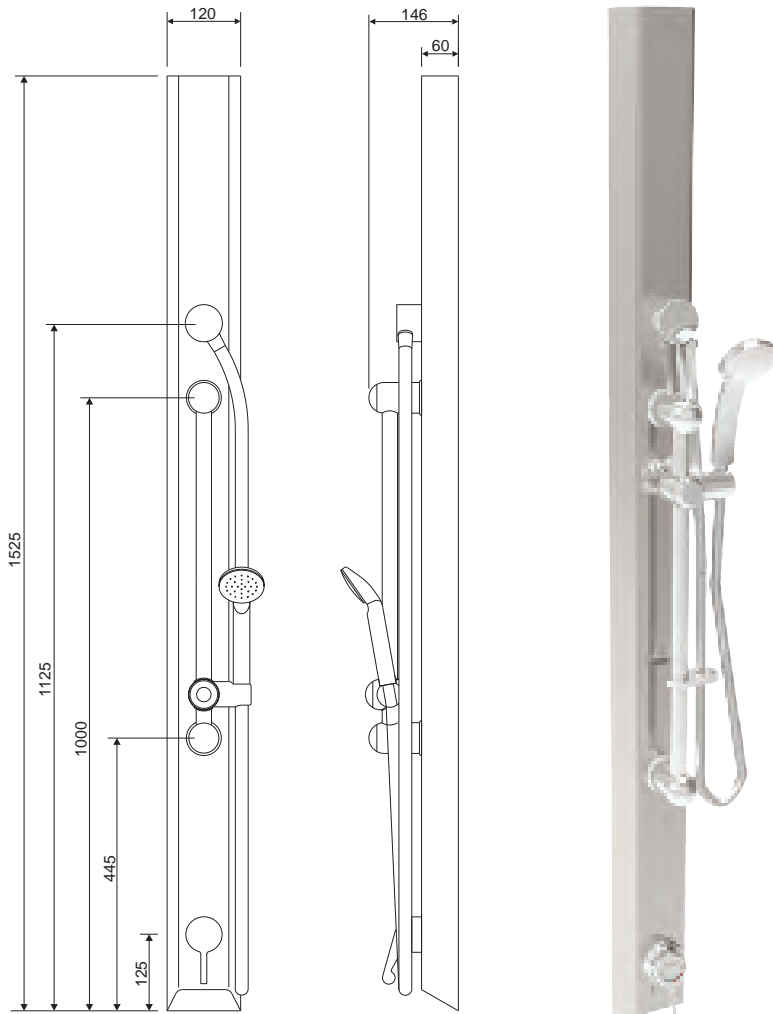

All measurements shown are in millimetres. Drawing sizes are not to scale.

Hotels

Education

Commercial

Twyford

sola shower panel

pre plumbed ready to install
single function handset and easy clean hose

to specify/order: