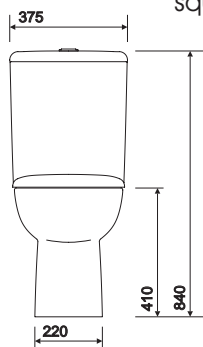

rimfree - no rim, easy to clean and nowhere for germs to hide
increased height for more comfortable rising
environmentally friendly 4/2.6 litre dual flush

E500 rimfree close coupled WC,
square shaped cistern lid,
square shaped seat & cover