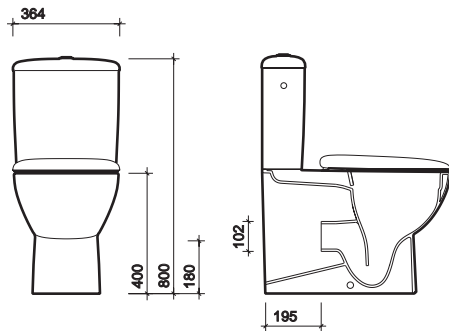

Vitreous china.

colour

White WH.

fixings

WC screwed to floor.

All measurements shown are in millimetres. Drawing sizes are not to scale.

AWARDED THE WATERWISE MARQUE

Best design WC for water reduction.