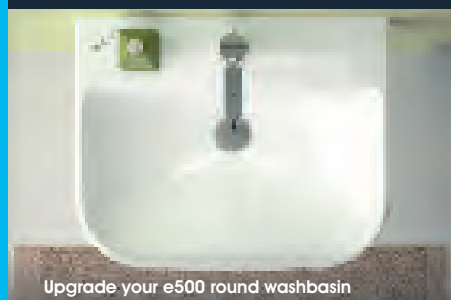

Available as standard on Moda 500, 550, 600 and 700mm washbasins, Galerie Plan 500, 550, 600 and 650mm washbasin and Galerie 550, 600 and 650mm.

Twyford Total Install[®] 2 tap washbasins are supplied complete with reduced 7mm smaller tap holes which help with accurate alignment and give you a watertight seal.

Available on Galerie 450mm handrinse washbasin and 550mm semi-recessed and countertop washbasins.

Twyford WC pans already come complete with floor fixings, 'drill holes' in the pan foot, plugs and integral cover caps, providing a truly secure and professional finish.

Twyford top fix seats and covers come with pre-assembled hinges and a positioning template to aid your installation, making it easier and more accurate.

Twyford dual flush push button toilet cisterns come with factory-fitted valves and fittings.

Total Install[®] toilets feature a push-fit service valve and connector guaranteeing a watertight seal without cross threading or the need for extra parts.

The connector is available on Galerie only.

Total Install® Pack