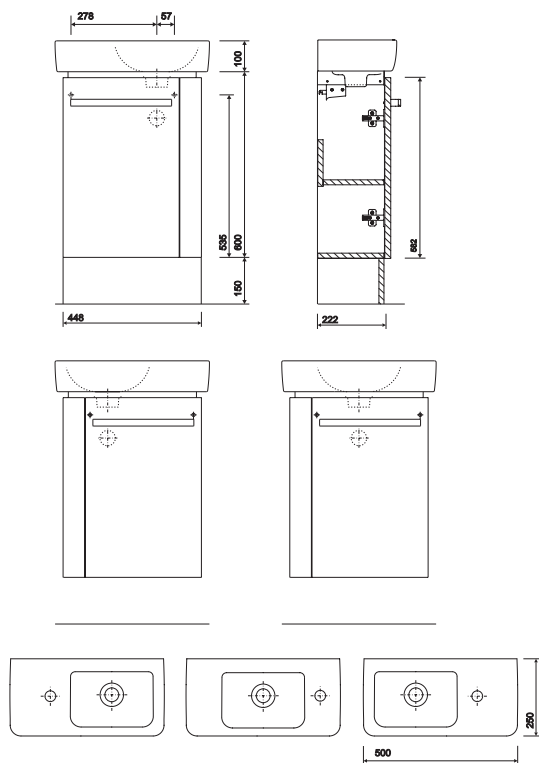

205

e200 compact 500 furniture

space saving design including integrated handed towel rail space
flexible installation options
supplied pre-assembled & complete with fixings

E200 500mm centre bowl 1 RH Tap - white furniture, LH towel rail.