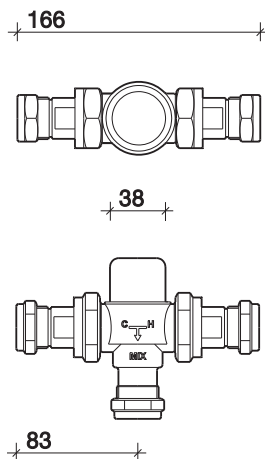

22mm Mixing valve

thermostatic mixing valve

Single applications - 22mm **SF1338XX**

finish

Chrome plated.

All measurements shown are in millimetres. Drawing sizes are not to scale.

Hotels

Healthcare

Education

Commercial

Less Able

Twyford