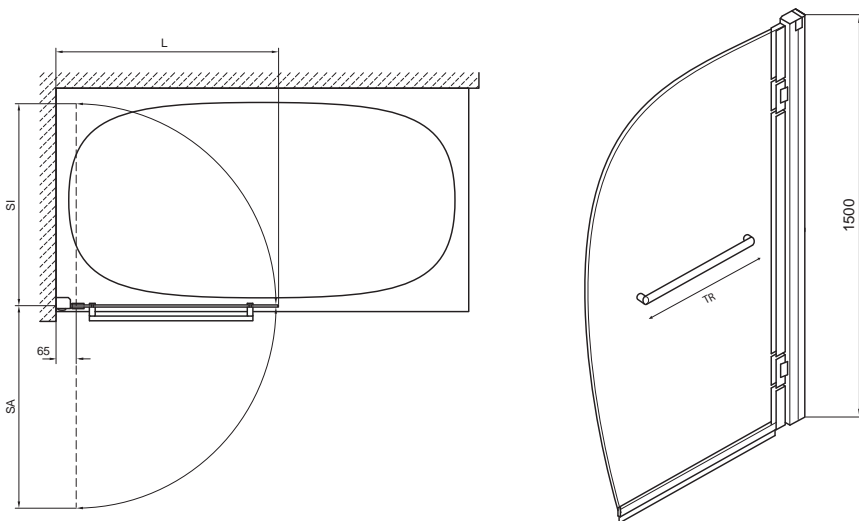

All measurements shown are in millimetres. Drawing sizes are not to scale.

Hotels

Commercial

Residential

Twyford

calypso 2 800

high abrasion resistance
no deflection during use

Calypso 2 800 x 800mm shower tray