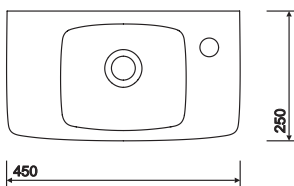

All measurements shown are in millimetres. Drawing sizes are not to scale.

Hotels

Residential

Twyford

e100 360 furniture

co-ordinating accessories available
supplied pre-assembled & complete with fixings
flexible installation options