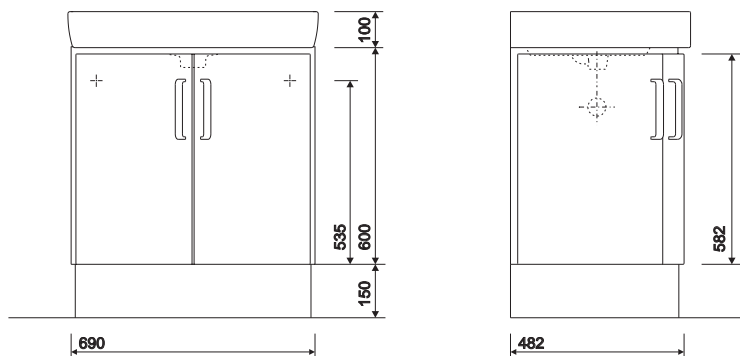

All measurements shown are in millimetres. Drawing sizes are not to scale.

Hotels

Residential

Twyford