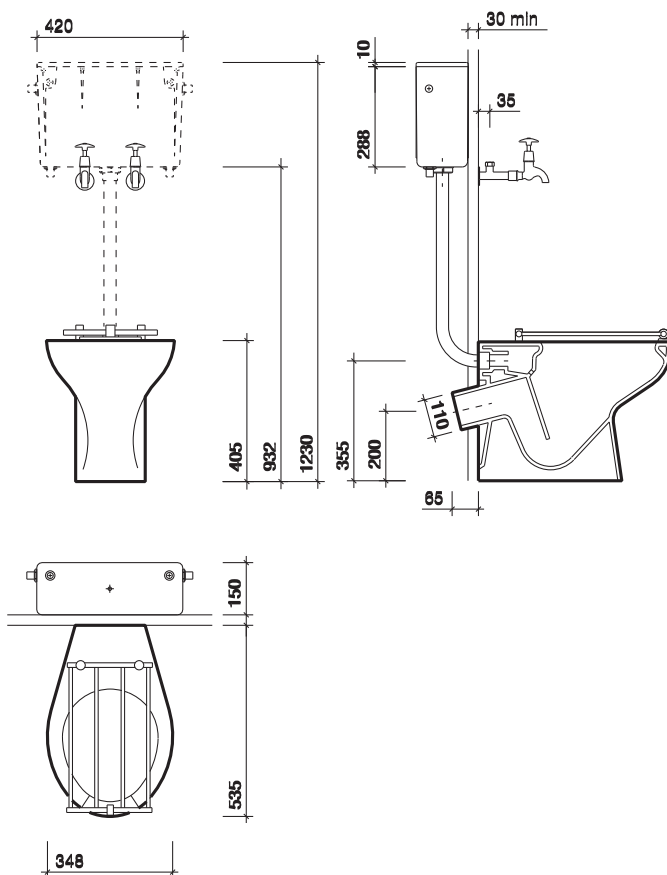

colour

White WH.

All measurements shown are in millimetres. Drawing sizes are not to scale.

Hotels

Education

Commercial

Twyford

405