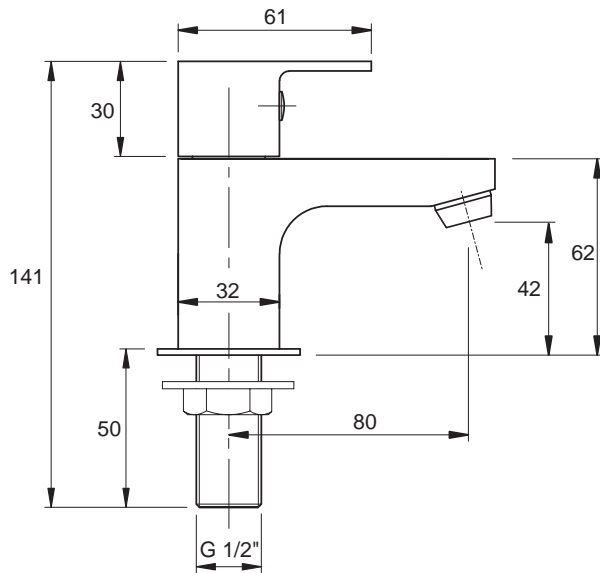

1/2" Basin Pillar Taps – X705205CP

Flow Rate (Litres per minute)	0.2 Bar	0.5 Bar	1.0 Bar	2.0 Bar	3.0 Bar	5.0 Bar
Standard	6.9	11.0	15.6	22.2	27.1	35.3
Flow Limiter Fitted (Part No:XS9006XX)	3	4.9	6	6	6	6

All measurements shown are in millimetres. Drawing sizes are not to scale.

to specify/order:

Please use the product reference shown below.

X70 basin pillar taps

X70 Basin 1/2" Pillar Taps

X705205CP

6 LPM Flow regulator

XS9006XX

finish

Chrome plated CP.

approvals

Product manufactured from WRAS approved materials

standards

Chrome plated to BS EN248

system requirements

Can be installed on any system

recommended operating pressure

Minimum operating pressure 0.2 bar.

Maximum operating pressure 5 bar.

note

Maximum surface thickness to fit tap is 33mm. Plastic back nuts included.

Hotels

Commercial

Residential

Twyford

295