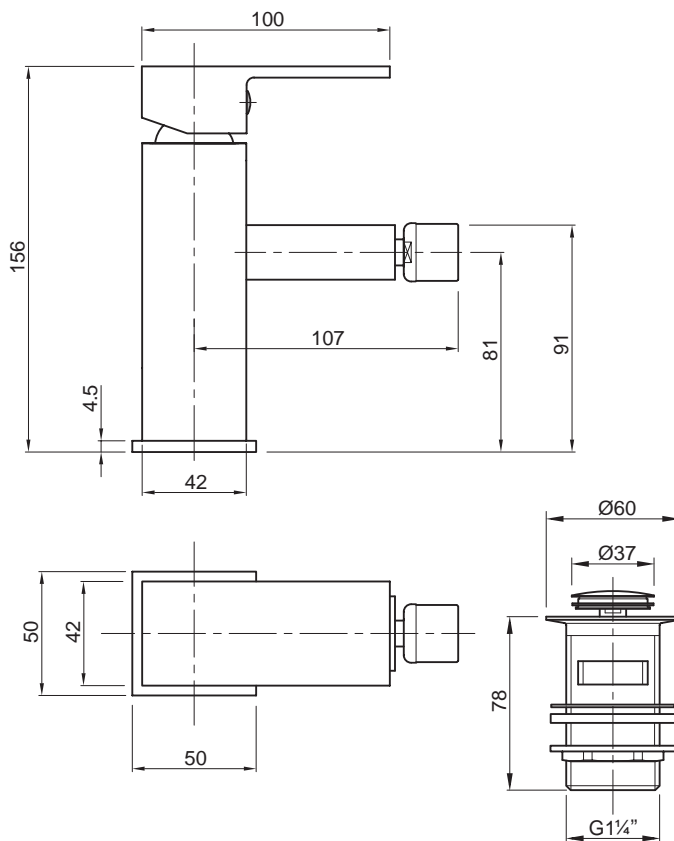

to specify/order:

Please use the product reference shown below.

X62 bidet mono

X62 Bidet Mono Mixer
Inc Click Clack Waste

X625135CP

finish

Chrome plated CP.

approvals

Product manufactured from WRAS approved materials

standards

Chrome plated to BS EN248

system requirements

Can be installed on any system

recommended operating pressure

Minimum operating pressure 0.2 bar.
Maximum operating pressure 5 bar.

note

Maximum surface thickness to fit tap is 44mm.
Easy fit clicker waste (slotted) included.
Attached using 'C' plate fixing kit included.

Deck Mounted Bidet Mixer – X625135CP

Flow Rate (Litres per minute)	0.2 Bar	0.5 Bar	1.0 Bar	2.0 Bar	3.0 Bar	5.0 Bar
Standard Mixed	5.1	8.7	12.7	18.3	22.7	29.4

All measurements shown are in millimetres. Drawing sizes are not to scale.

Hotels

Commercial

Reid

Twyford

292