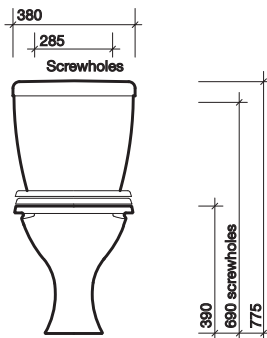

S or turned P trap connector **WF1241WH**

material

Vitreous china.

colour

White WH.

fixings

WC screwed to floor. cistern screwed to wall.

All measurements shown are in millimetres. Drawing sizes are not to scale.