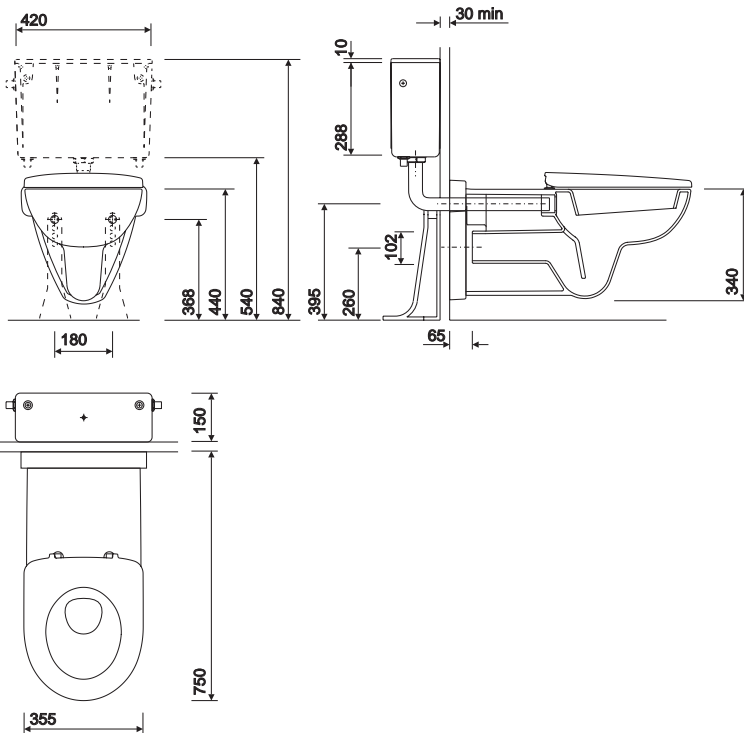

All measurements shown are in millimetres. Drawing sizes are not to scale.

Hotels

Education

Commercial

Residential

Less Able

e100 rimfree 750 wall hung

extended projection to meet Doc.M requirement
no rim means it's easy to clean with nowhere for germs to hide
achieves an environmentally friendly 4/2.6 litre dual flush