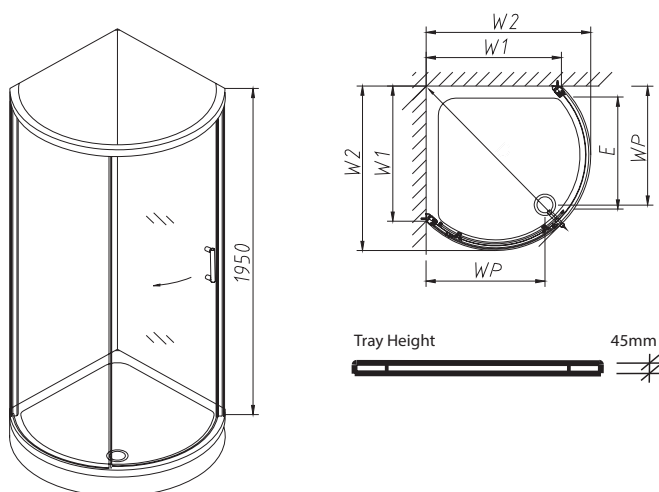

All measurements shown are in millimetres. Drawing sizes are not to scale.

Hotels

Commercial

Residential

Twyford

352