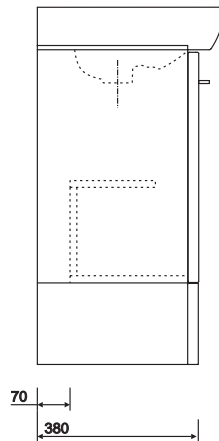

All measurements shown are in millimetres. Drawing sizes are not to scale.