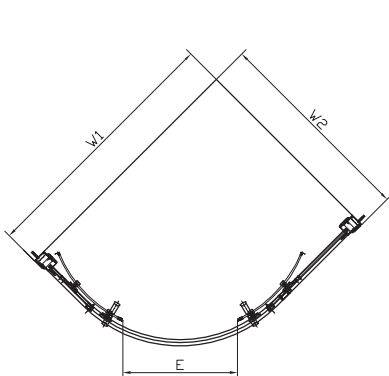

All measurements shown are in millimetres. Drawing sizes are not to scale.

Hotels

Commercial

Residential

Twyford

341