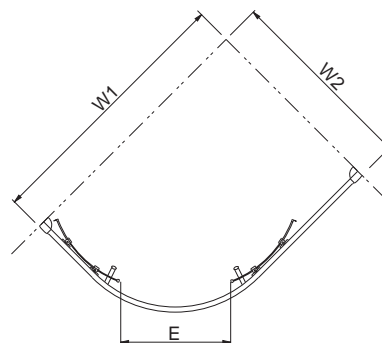

All measurements shown are in millimetres. Drawing sizes are not to scale.

Hotels

Commercial

Residential