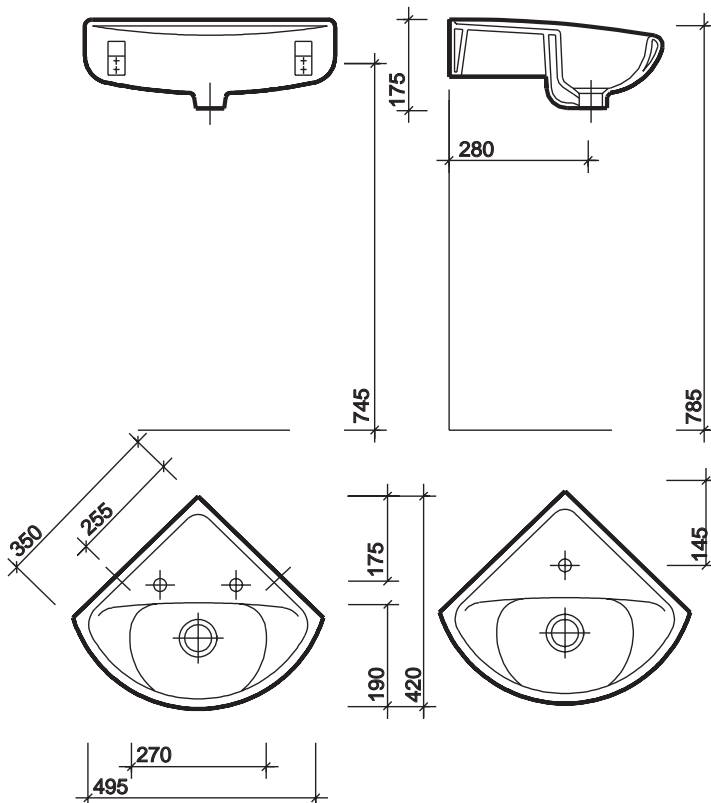

All measurements shown are in millimetres. Drawing sizes are not to scale.

Hotels

Commercial

Residential

Twyford

avalon 600

uniquely shallow modern design washbasin enabling full access for wheelchair users
adjustable basin height