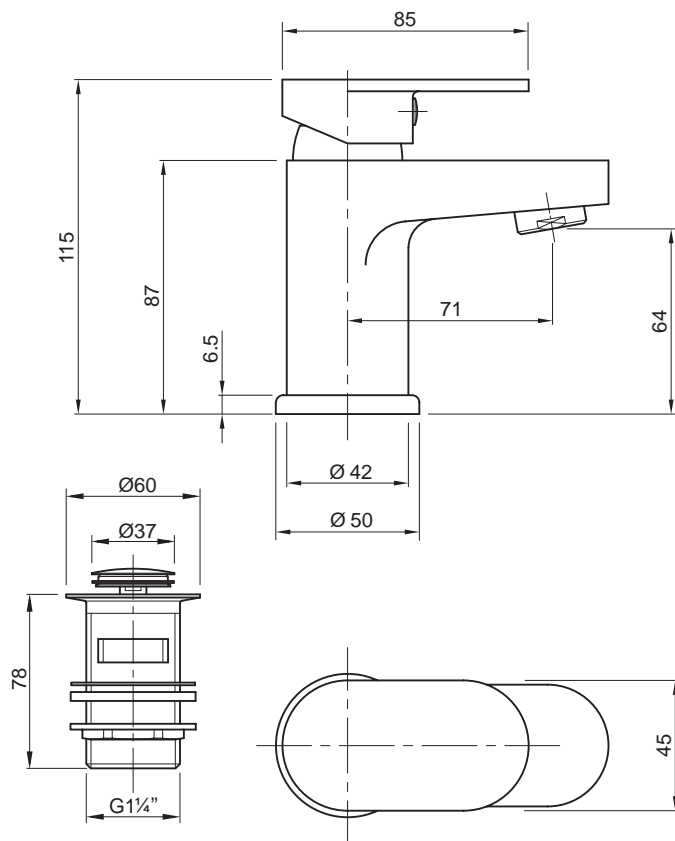

Deck Mounted Mini Basin Mixer – X705122CP

Flow Rate (Litres per minute)	0.2 Bar	0.5 Bar	1.0 Bar	2.0 Bar	3.0 Bar	5.0 Bar
Standard Mixed	5.6	9.7	13.9	19.8	24.3	31.2
Flow Limiter Fitted (Part No:XS9075XX)	2.2	3.60	5.20	6.70	6.4	6.20

All measurements shown are in millimetres. Drawing sizes are not to scale.

to specify/order:

Please use the product reference shown below.

X70 basin mono mixer - mini

X70 Basin Mono Mixer - Mini
Inc Click Clack Waste **X705122CP**
7.5 LPM Flow regulator **XS9075XX**

finish

Chrome plated CP.

approvals

Product manufactured from WRAS approved materials

standards

Chrome plated to BS EN248

system requirements

Can be installed on any system

recommended operating pressure

Minimum operating pressure 0.2 bar.
Maximum operating pressure 5 bar.

note

Maximum surface thickness to fit tap is 44mm.
Easy fit clicker waste (slotted) included.
Attached using 'C' plate fixing kit included.

Hotels

Commercial

Residential

Twyford