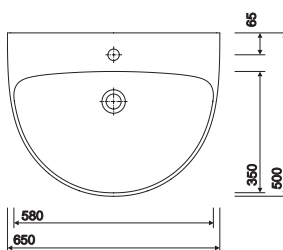

All measurements shown are in millimetres. Drawing sizes are not to scale.

Hotels

Education

Commercial

Residential

Twyford

e100 round 600,550,500

co-ordinating e100 round range