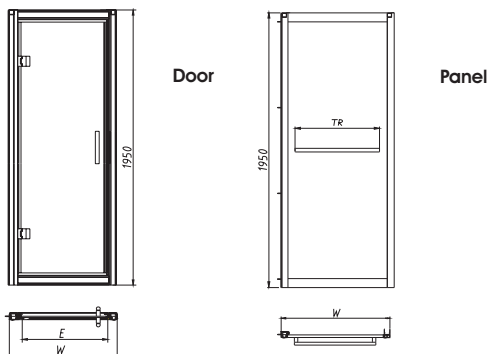

All measurements shown are in millimetres. Drawing sizes are not to scale.

Hotels

Commercial

Residential

Twyford