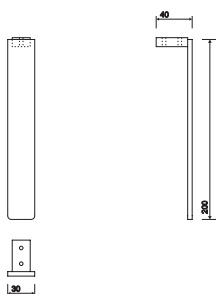

Pair of feet

feet

Pair of feet - Chrome Plated

E10002XX

finish

Chrome plated

All measurements shown are in millimetres. Drawing sizes are not to scale.

Hotels

Residential

Twyford

202