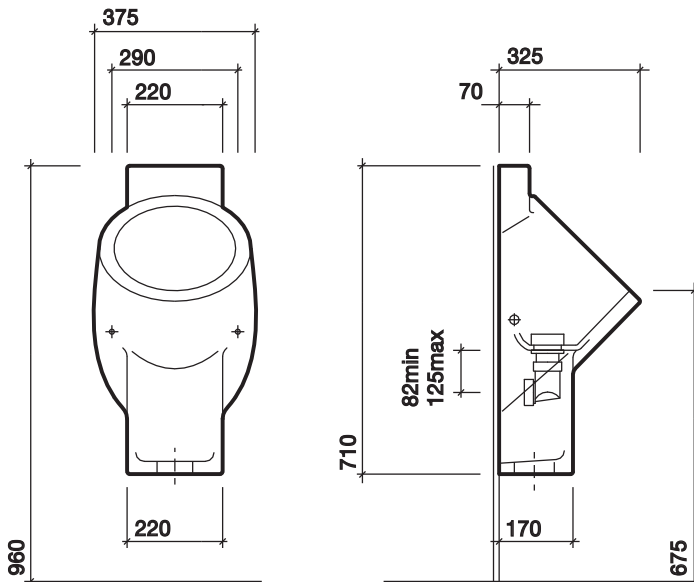

KeraTect (easy clean glaze).

colour

White WH.

All measurements shown are in millimetres. Drawing sizes are not to scale.

Hotels

Commercial

Twyford

385