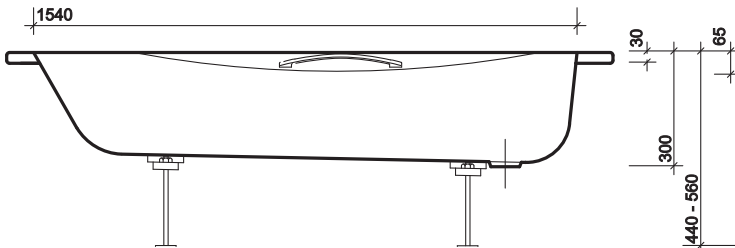

fixings

Cradles with adjustable legs. Secured to wall with clips provided.

All measurements shown are in millimetres. Drawing sizes are not to scale.

Hotels

Commercial

Residential

Twyford