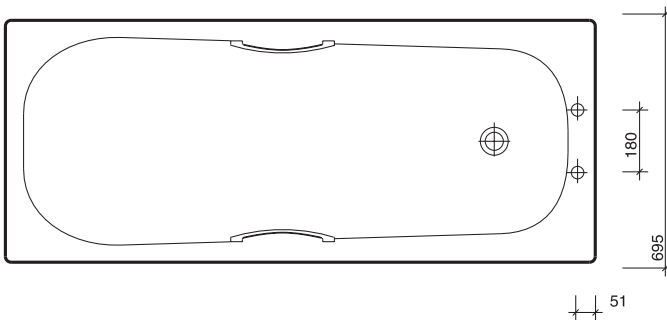

fixings

Enamelled steel supporting cradle screwed to floor.

All measurements shown are in millimetres. Drawing sizes are not to scale.

Commercial

Healthcare

Less Able

Twyford