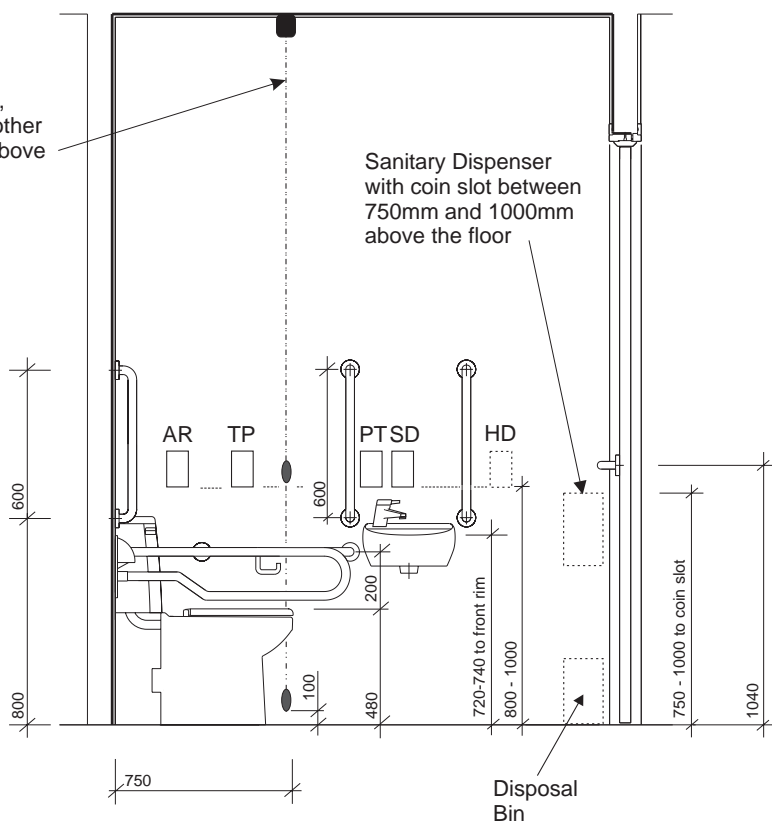

AR: Alarm Reset Button
TP: Toilet Paper Dispenser
PT: Paper Towel Dispenser
SD: Soap Dispenser
HD: Possible position for Automatic Hand Dryer

The drawing above shows a Left Hand installation. A Right Hand installation is the mirror image of above.

All measurements shown are in millimetres. Drawing sizes are not to scale.