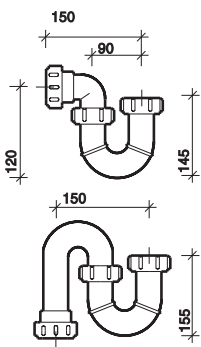

Tubular trap

to specify/order

Please use the product reference shown below.

application

General purpose tubular trap.

finish

White plastic.

1 1/2" tubular trap

P trap

WF8493XX

All measurements shown are in millimetres. Drawing sizes are not to scale.

For sector applications please refer to bath.

Twyford

270