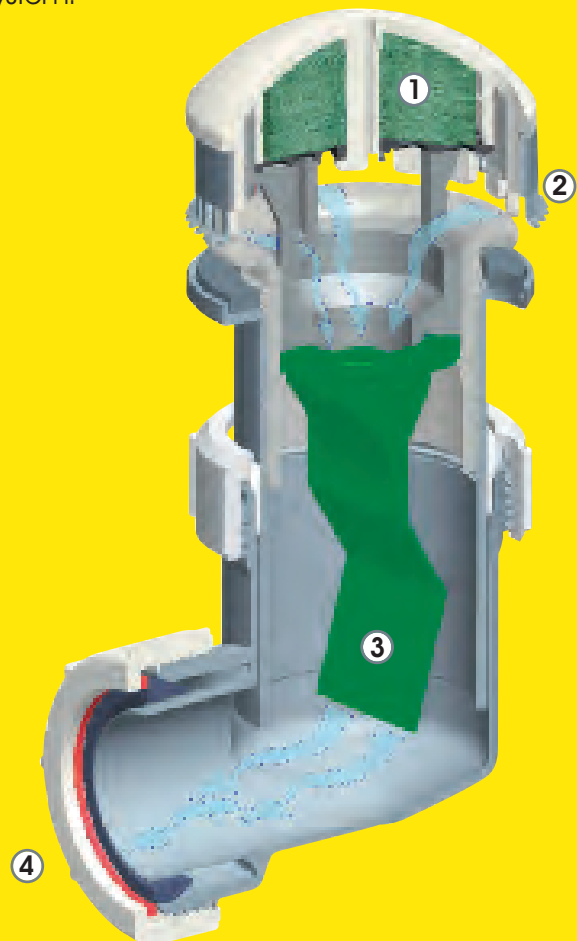

Twyford waterless systems

Twyford waterless systems

Urine passes through the replaceable Twyford waterless system Odourwise™ cartridge, where the malodour counteractant tackles smells immediately. Friendly bacteria in the cartridge break down the uric salts, preventing the build-ups that cause blockages and as there's no water, there's no lime scale build-up either. The valve also acts as a physical barrier to prevent odours coming back through the bowl.

With no odours, no blockages and no flooding, it creates a healthier, more hygienic and pleasant environment for the user, while saving water and money throughout the system.

Features and benefits:

- Combination of microbes penetrate uric salts (making them soluble)
- Lime scale inhibitors
- Malodour counteractants overcome unpleasant smells above the urinal bowl
- Valve is non porous
- Replaces trap with a closed system
- Speeds up continuity of the flow
- Valve also acts as a physical barrier to prevent odours coming back through the bowl
- Has anti-siphonic and natural air admittance properties
- Cartridge recyclable
- Made of virgin polypropylene
- Can be disposed of in standard waste bin

1. Cartridge
2. Debris catcher
3. Hygiene seal
4. Plumbing system

Waterless systems installation package includes:

- Waste, valve & trap
- Tap hole cover
- White cartridge
- Waste key
- Flexi hose
- Valve assembly key