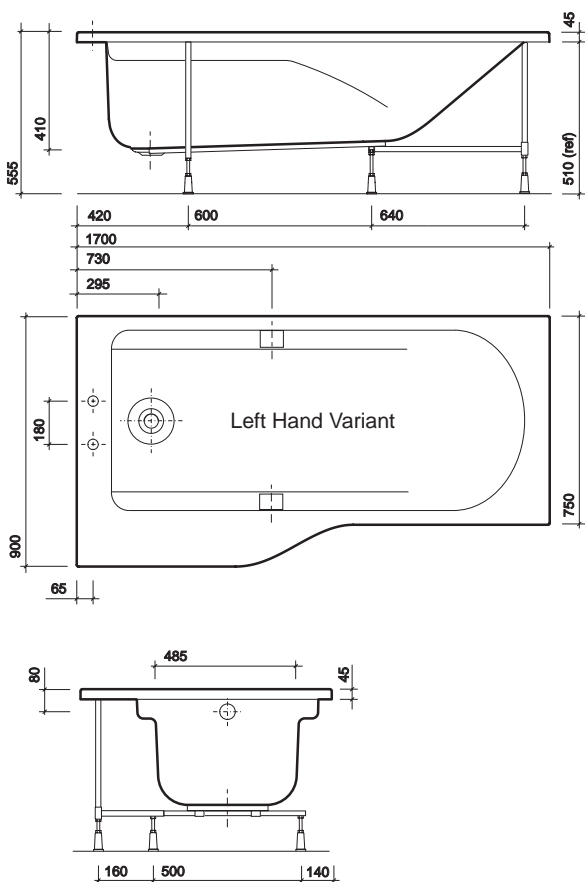

Left hand illustrated

All measurements shown are in millimetres. Drawing sizes are not to scale.

to specify/order:

Please use the product reference shown below.

bath

1700mm x 750/900mm offset bath including headrest, seat, waste cover and bath grips