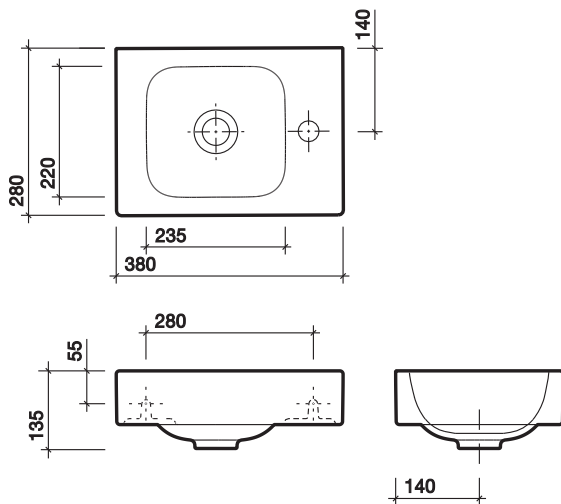

to specify/order:

Please use the product reference shown below.

washbasin

380 x 280mm, RH shelf
1 tap hole

3D4811WH

chrome bottle trap

1 1/4" Exposed bottle trap

IE6800CP

wall bolts

Wall bolts (pair)

SR1015XX

furniture

Refer to Furniture.

taps & mixers

Refer to taps & mixers.

recommended waste

1 1/4" unslotted running waste, CP **WF5001CP**
Refer to wastes & traps for further options.

material

Fine fireclay.

colours

White

fixings

(a) Basin fixed to wall with wall bolts.

All measurements shown are in millimetres. Drawing sizes are not to scale.

Hotels

Commercial

Residential

Twyford