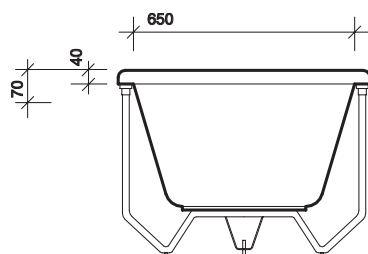

All measurements shown are in millimetres. Drawing sizes are not to scale.

Hotels

Residential

Twyford

*

signature 1700 x 700

integral headrest and twin soap recesses
 patterned standing area
 includes chrome grips