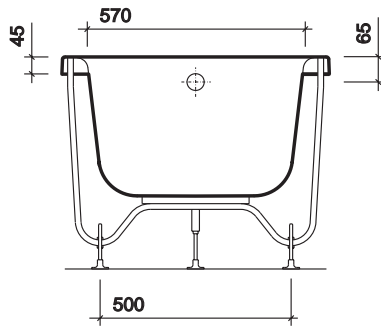

colours

White WH.

fixings

Supported on wooden frame with steel cradle and adjustable feet. Clips provided for securing to wall.

All measurements shown are in millimetres. Drawing sizes are not to scale.

Hotels