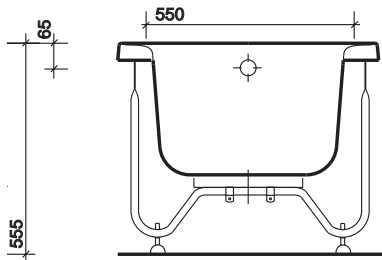

All measurements shown are in millimetres. Drawing sizes
are not to scale.