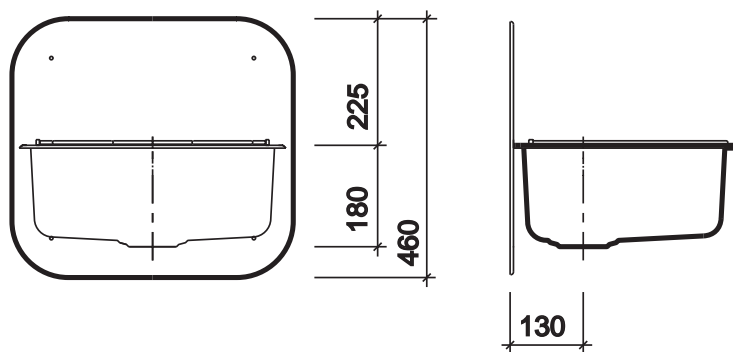

Wall hung bucket sink

All measurements shown are in millimetres. Drawing sizes are not to scale.

Hotels

Healthcare

Education

Commercial

Twyford

416