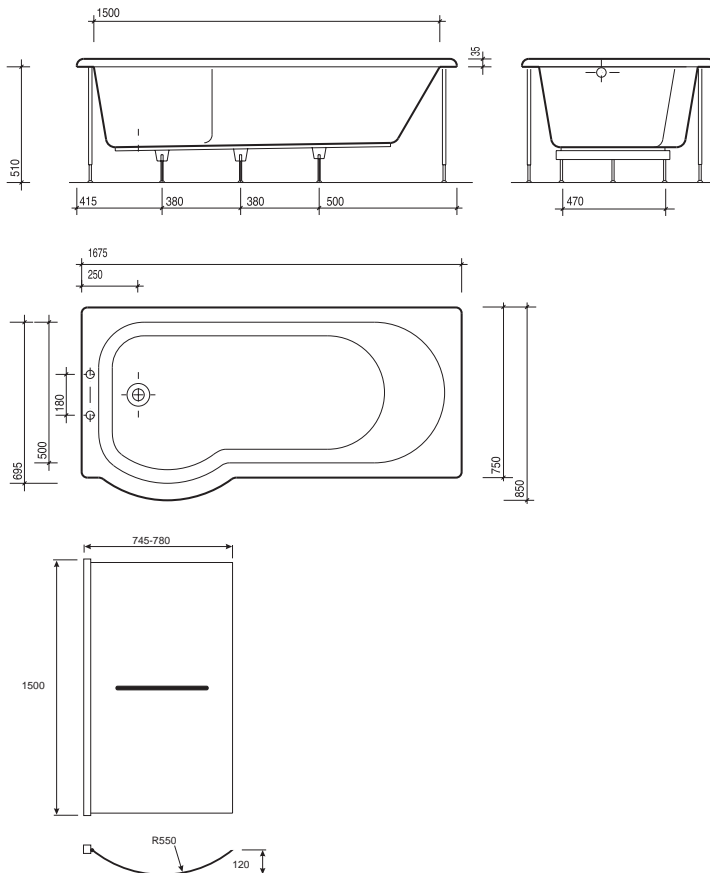

galerie optimise offset 1700

optimises usage where space is limited
co-ordinating curved bath/shower screen available

Left hand illustrated above and below

All measurements shown are in millimetres. Drawing sizes are not to scale.