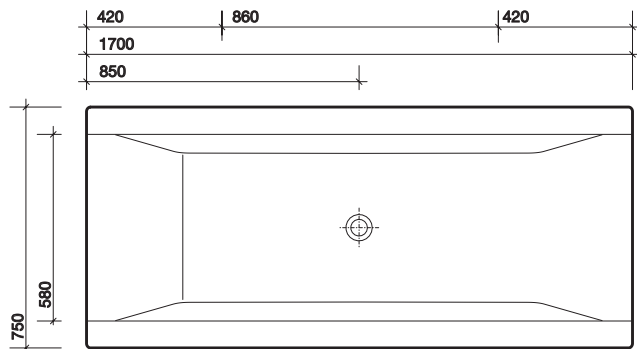

All measurements shown are in millimetres. Drawing sizes
are not to scale.

Hotels

Residential

Twyford

237

indulgence offset 1600

offset corner design where space is limited
ungrippled, handed bath

Right hand illustrated