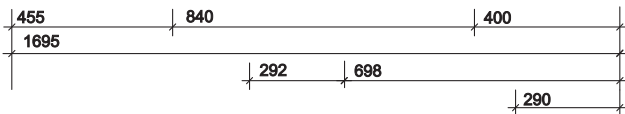

fixings

Cradles with adjustable legs. Secured to wall with clips provided.

All measurements shown are in millimetres. Drawing sizes are not to scale.

Hotels

Commercial

Residential

Twyford