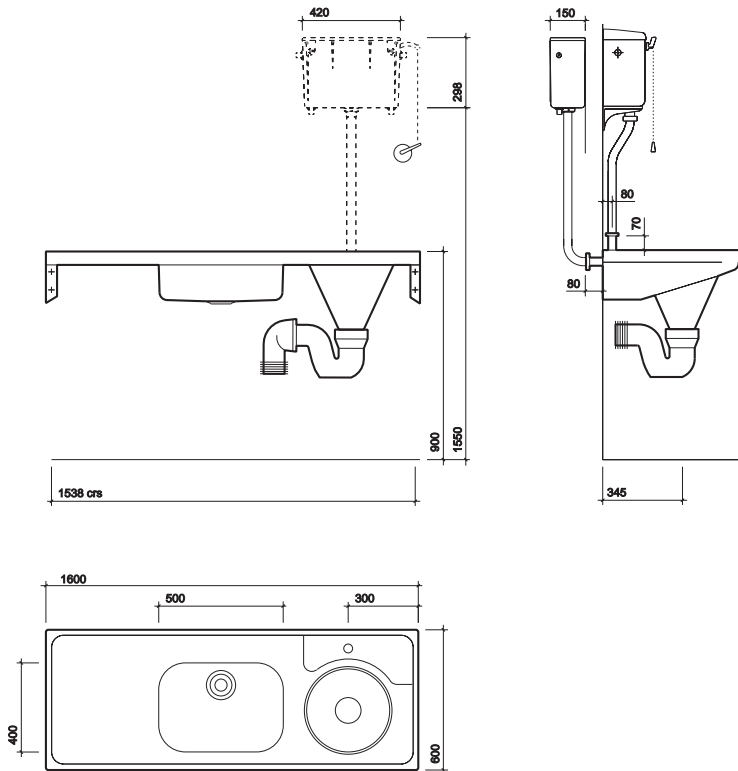

to specify/order:

Please use the product reference shown below.

hopper, sink and worktop

(left hand drainer, right hand hopper)

1600 x 600mm, hopper 110mm diam. outlet, flushpipe connectors, waste, satin polish finish: