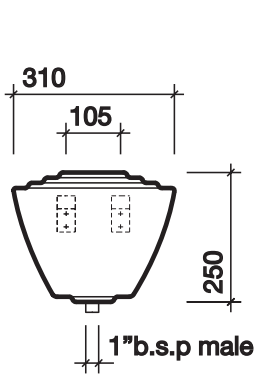

VC - 4.5 litre cisterns