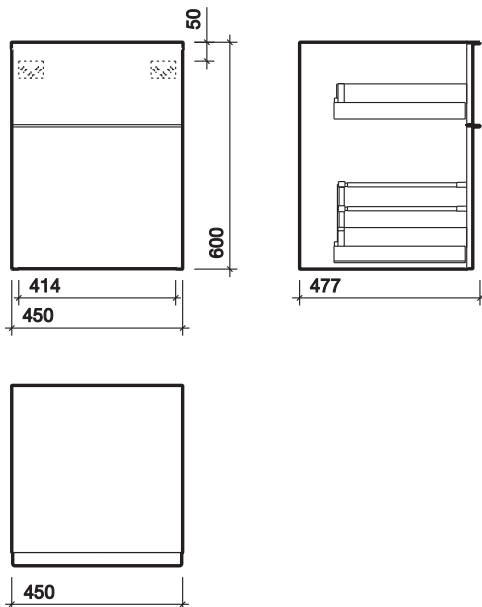

All measurements shown are in millimetres. Drawing sizes are not to scale.

Hotels

Residential

Twyford