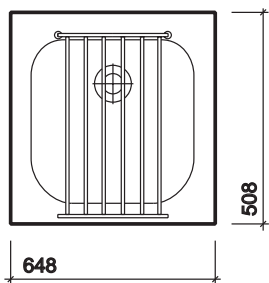

All measurements shown are in millimetres. Drawing sizes are not to scale.

Hotels

Healthcare

Education

Commercial

Twyford

415