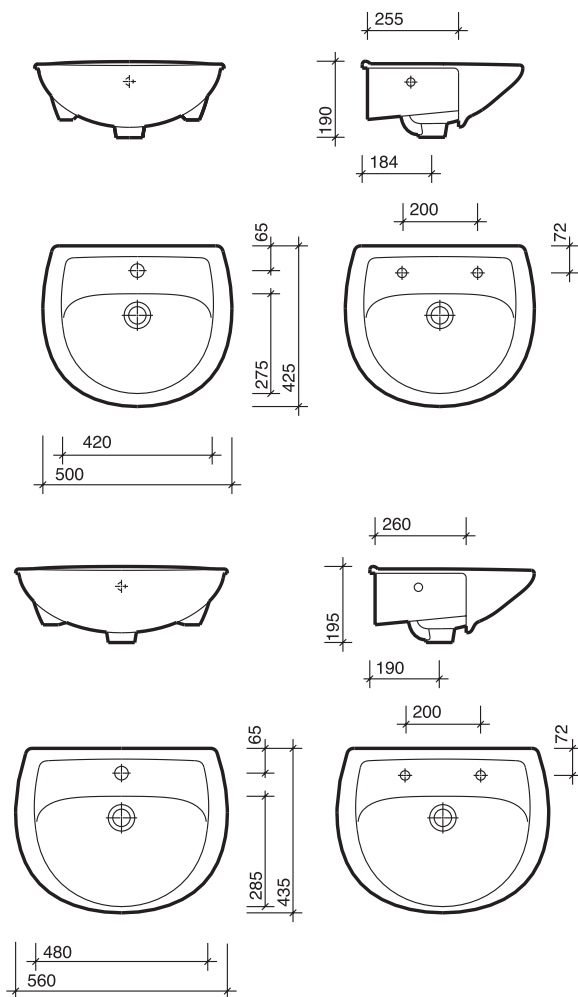

Vitreous china.

colour

White WH.

fixings

Fixing kit and template provided with basin.

All measurements shown are in millimetres. Drawing sizes are not to scale.

Hotels

Education