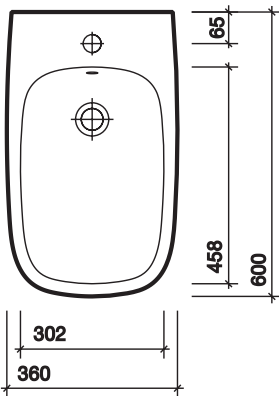

Moda bidet

All measurements shown are in millimetres. Drawing sizes are not to scale.

Hotels

Commercial

Residential

Twyford

380

moda wall hung bidet