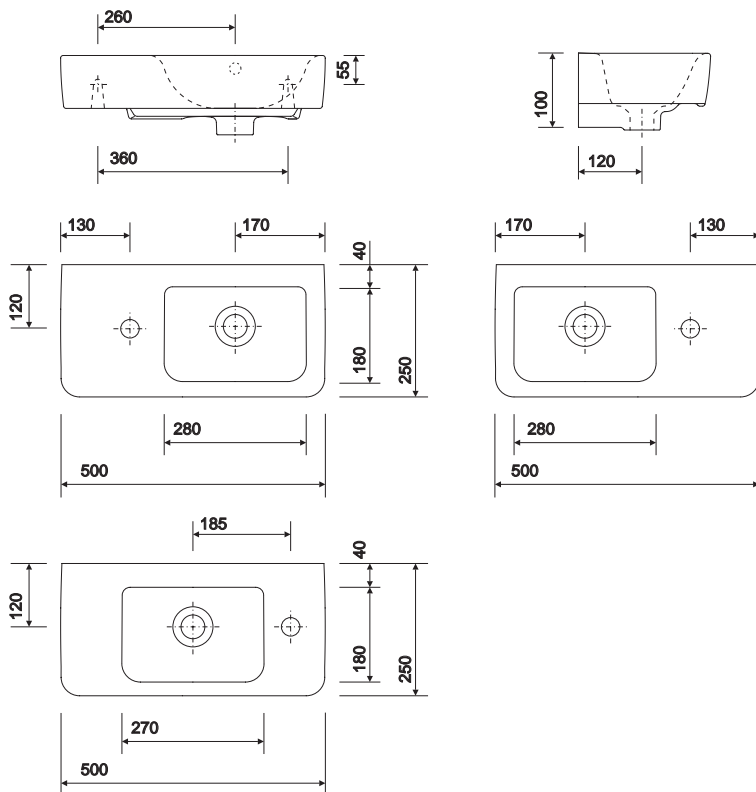

colours

White WH.

All measurements shown are in millimetres. Drawing sizes are not to scale.

Hotels

Commercial

Residential

Twyford