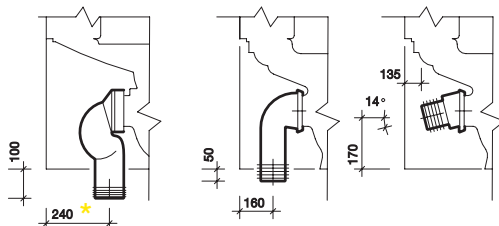

material

Vitreous china.

colour

White WH.

fixings

WC floor fixings supplied. Cistern screwed to wall.

All measurements shown are in millimetres. Drawing sizes are not to scale.

AWARDED THE WATERWISE MARQUE