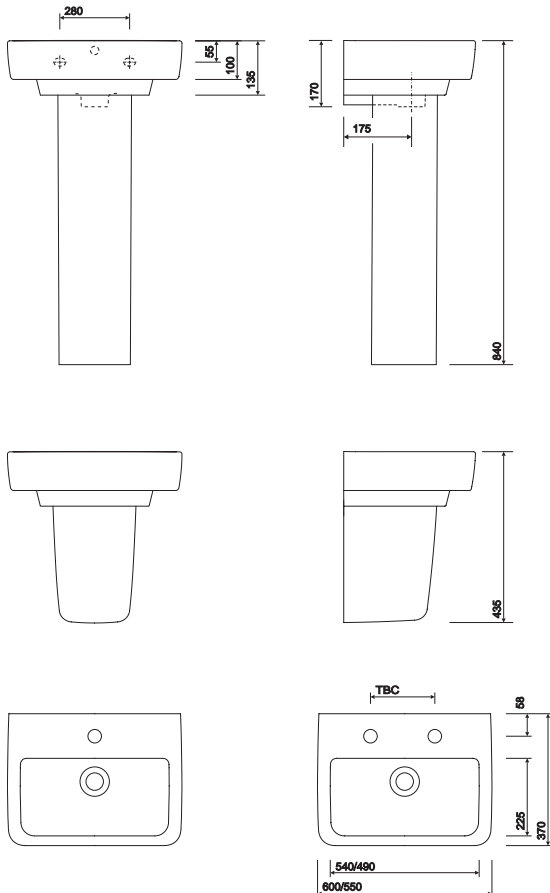

All measurements shown are in millimetres. Drawing sizes are not to scale.

to specify/order:

Please use the product reference shown below.

washbasin

600 x 370mm:

1 tap hole

E24311WH

2 tap holes

E24312WH

550 x 370mm:

1 tap hole

E24211WH

2 tap holes

E24212WH

pedestal

Pedestal

MD4910WH

semi-pedestal

Semi-pedestal

E54960WH

Note: For semi-pedestals use a tubular trap
WF8493XX

furniture

Refer to furniture.

fixings

Wall bolts (pair)

SR1018XX

taps & mixers

Refer to taps & mixers.

waste & traps

Refer to wastes & traps.

material

Vitreous China.

colours

White WH.

alternative fixings

Total Install® pack - fixing for non
load bearing walls. Refer to Total Install.

Hotels

Commercial

Residential

Twyford