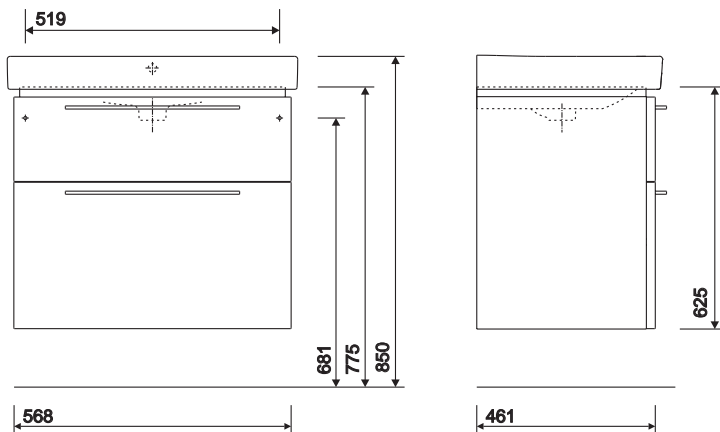

E500 600 1TH washbasin and grey gloss
2 drawers furniture unit

All measurements shown are in millimetres. Drawing sizes are not to scale.

Hotels

Residential

Twyford