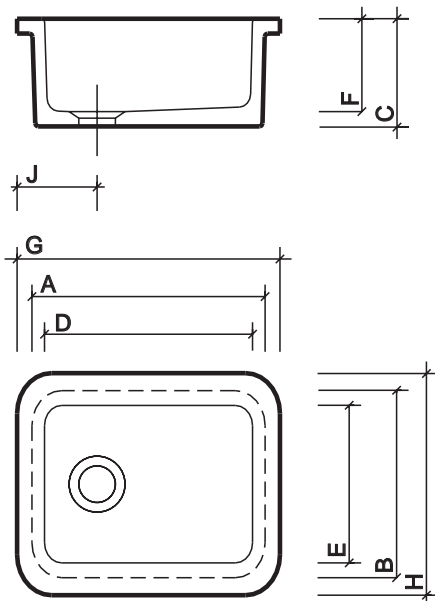

Ref No	A	B	C	D	E	F	G	H	J
FC1414WH	390	255	160	360	235	135	450	325	145
FC1415WH	420	315	160	390	290	135	480	380	145

All measurements shown are in millimetres. Drawing sizes are not to scale.

Education

Commercial

Twyford

403