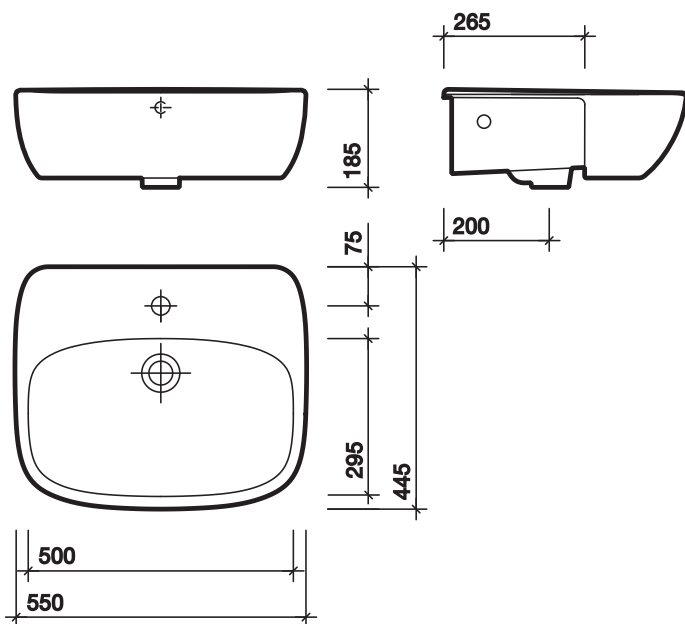

Vitreous china.

colour

White WH.

fixings

Fixing kit and template provided with basin.

All measurements shown are in millimetres. Drawing sizes are not to scale.

Hotels

Education