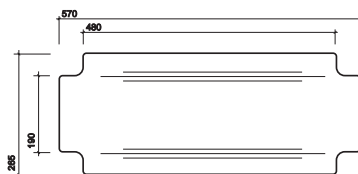

All bath seat

finishes

Grey.

to specify/order:

Please use the product reference shown below.

all bath seat (dedicated to all rectangular bath)

Bath seat (grey) 750mm

TA7886GY

All measurements shown are in millimetres. Drawing sizes are not to scale.

Hotels

Residential

Less Able

Twyford