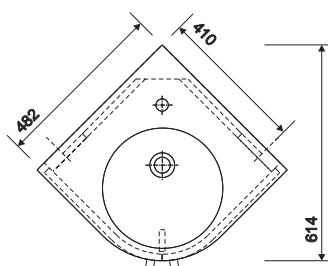

All measurements shown are in millimetres. Drawing sizes are not to scale.