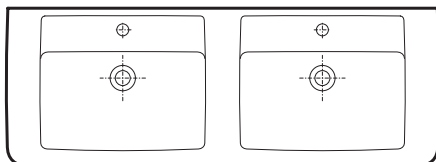

All measurements shown are in millimetres. Drawing sizes are not to scale.

Hotels

Residential

Twyford