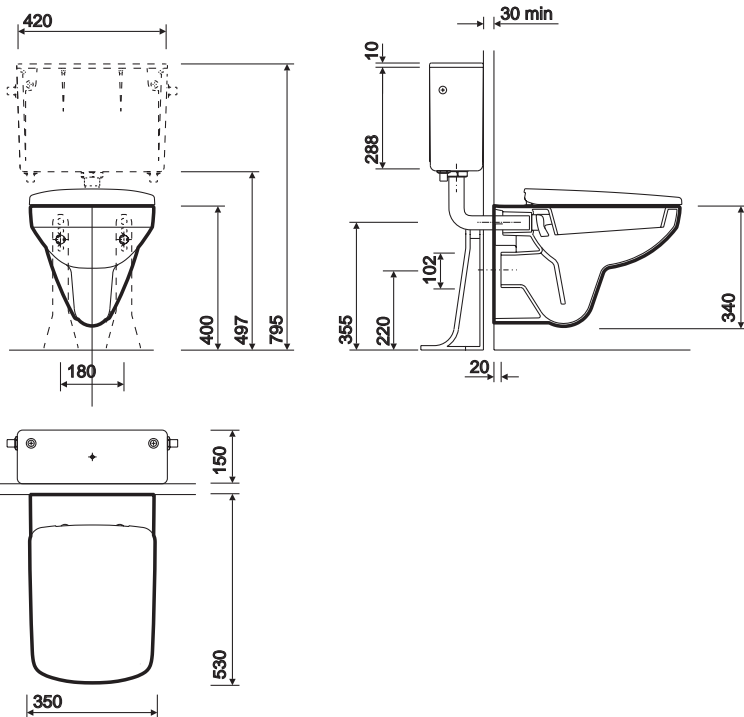

All measurements shown are in millimetres. Drawing sizes are not to scale.

Hotels

Education

Commercial

Residential

Twyford

e200 compact wall hung

space saving, short projection wc achieves an environmentally friendly 4/2.6 litre dual flush varied seat options including quick release