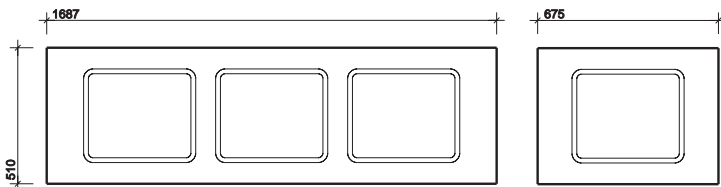

to specify/order:

Please use the product reference shown below.

view with total install®

1700mm Front panel
700mm End panel

IS2171WH
IS2172WH

material

Vinyl laminated mdf.

colours

White WH.

fixings

Total Install® bath panels are supplied with magnetic fixings.

note

Full Total Install® feature can only be achieved with this panel when used with the 1700mm Galerie bath.