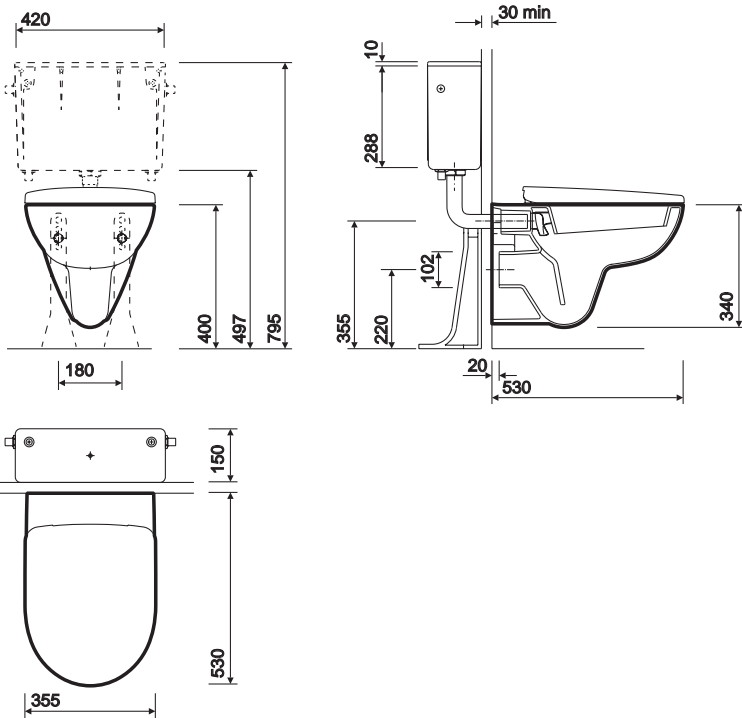

WF1241WH

material

Vitreous china.

colours

White WH.

All measurements shown are in millimetres. Drawing sizes are not to scale.

Hotels

Education