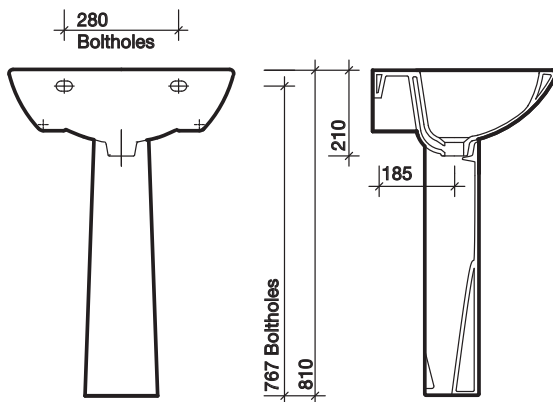

material

Vitreous china.

colour

White WH.

optional upgrade

Total Install[®] pack

TI1967XX

All measurements shown are in millimetres. drawing sizes are not to scale.