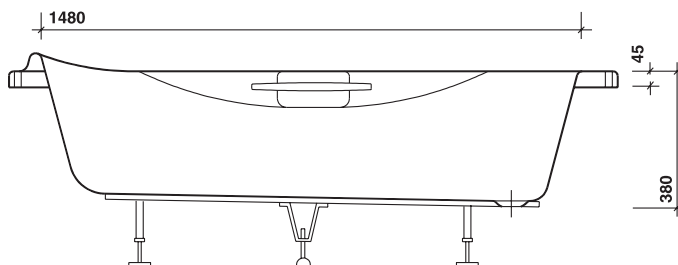

White WH.

fixings

Supported by wooden frame with steel cradle and adjustable feet. Clips provided for securing to wall.

All measurements shown are in millimetres. Drawing sizes are not to scale.

Hotels

Residential