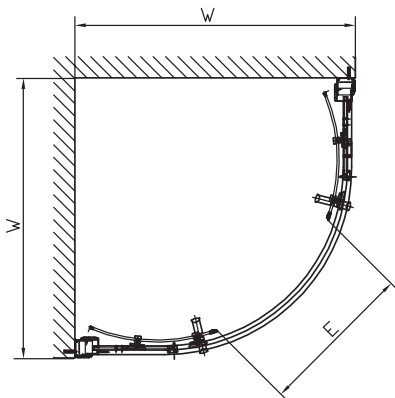

Polished silver frame, clear glass.

Geo6 quadrant

Number	Description	W - Width mm	E - Entry Width mm	Radius mm	Product Adjustment mm
G64703CP	Quadrant 800 x 800mm	800	450	550	25
G65703CP	Quadrant 900 x 900mm	900	525	550	25