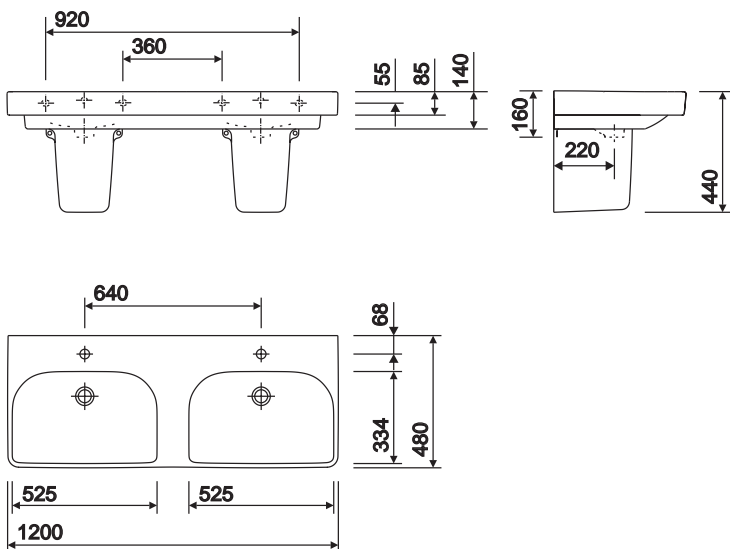

All measurements shown are in millimetres. Drawing sizes are not to scale.

Hotels

Residential

Twyford

136

e500 square 1200 single

modern slim rim design washbasin
washbasin retains practical 120mm bowl depth
co-ordinating e500 square range