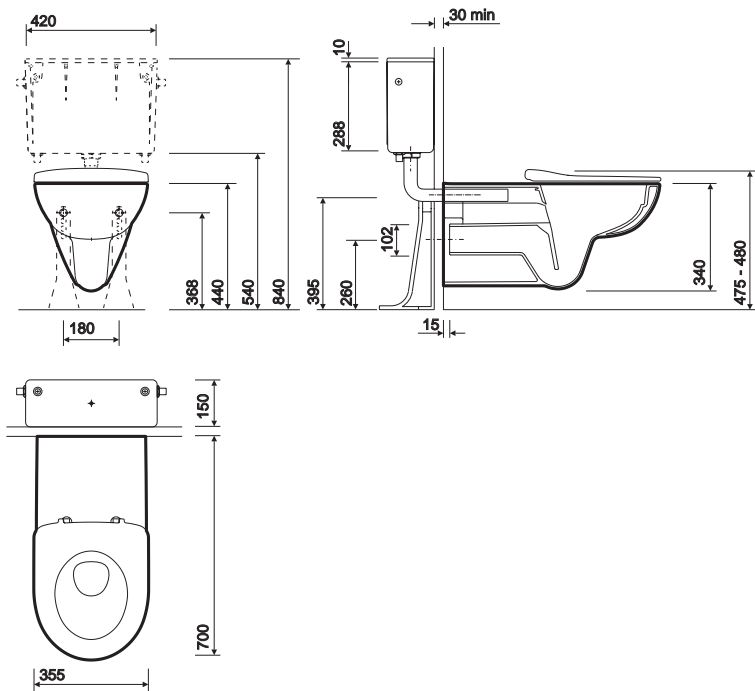

e100 rimfree 700 wall hung

extended projection to meet HTM64 requirement
no rim means it's easy to clean with nowhere for germs to hide
achieves an environmentally friendly 4/2.6 litre dual flush

E100 rimfree, 700mm projection, wall hung