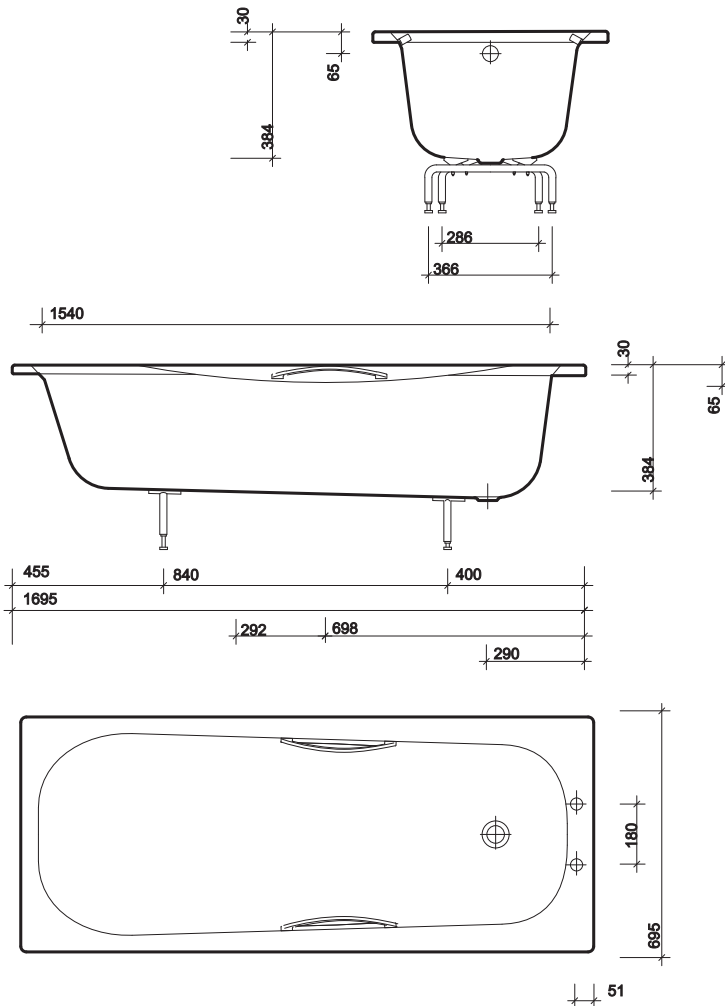

fixings

Cradles with adjustable legs. Screwed to floor and secured to wall with clips provided.

All measurements shown are in millimetres. Drawing sizes are not to scale.

Hotels

Commercial

Residential

*

luna 1500 x 700