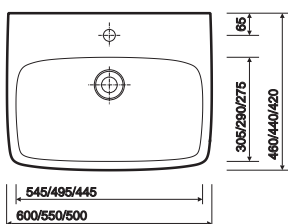

alternative fixings

Total Install® pack - fixing for non load bearing walls. Refer to Total Install.

All measurements shown are in millimetres. Drawing sizes are not to scale.

Hotels

Education

Commercial

Residential

Twyford