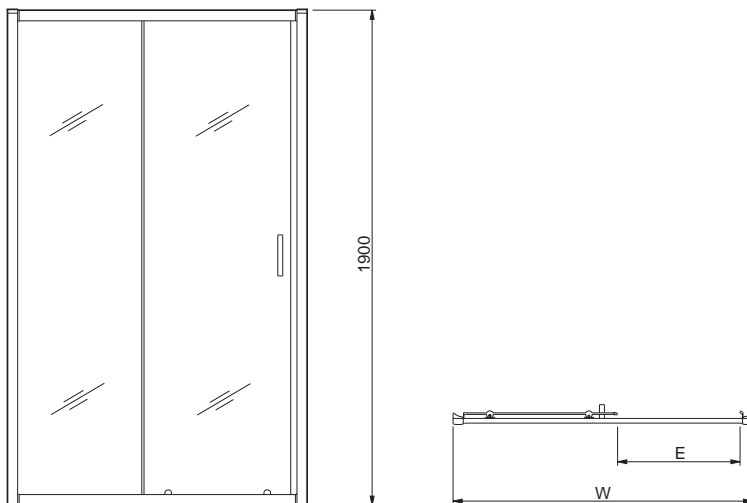

All measurements shown are in millimetres. Drawing sizes are not to scale.

Hotels

Commercial

Residential

es200 quadrant

6mm toughened safety glass
click lock mechanism for quick assembly of horizontal profiles
sliding doors swing out for easy cleaning