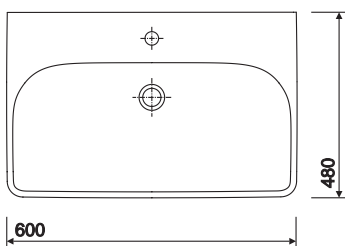

All measurements shown are in millimetres. Drawing sizes are not to scale.

Hotels

Residential

Twyford