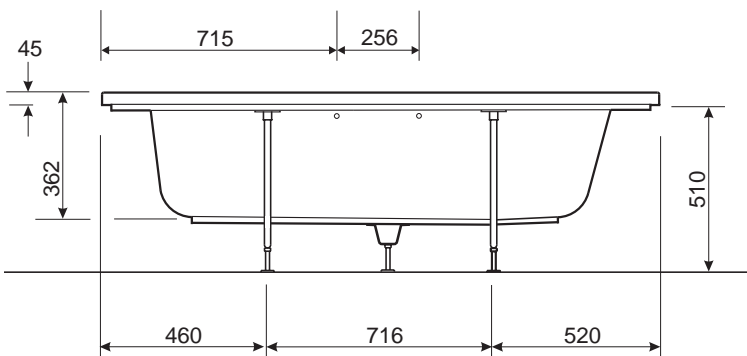

All measurements shown are in millimetres. Drawing sizes are not to scale.

Hotels

Residential

Commercial

Twyford

rio 1700 x 750

double ended bath, waste and tap position central
ungripped bath

to specify/order: