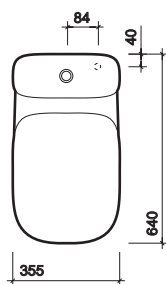

Vitreous china.

colour

White WH.

fixings

WC screwed to floor.

All measurements shown are in millimetres. Drawing sizes are not to scale.

AWARDED THE WATERWISE MARQUE

Best design WC for water reduction.