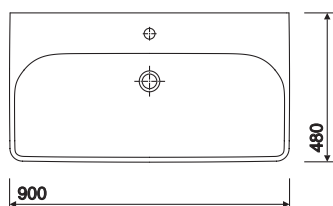

All measurements shown are in millimetres. Drawing sizes are not to scale.