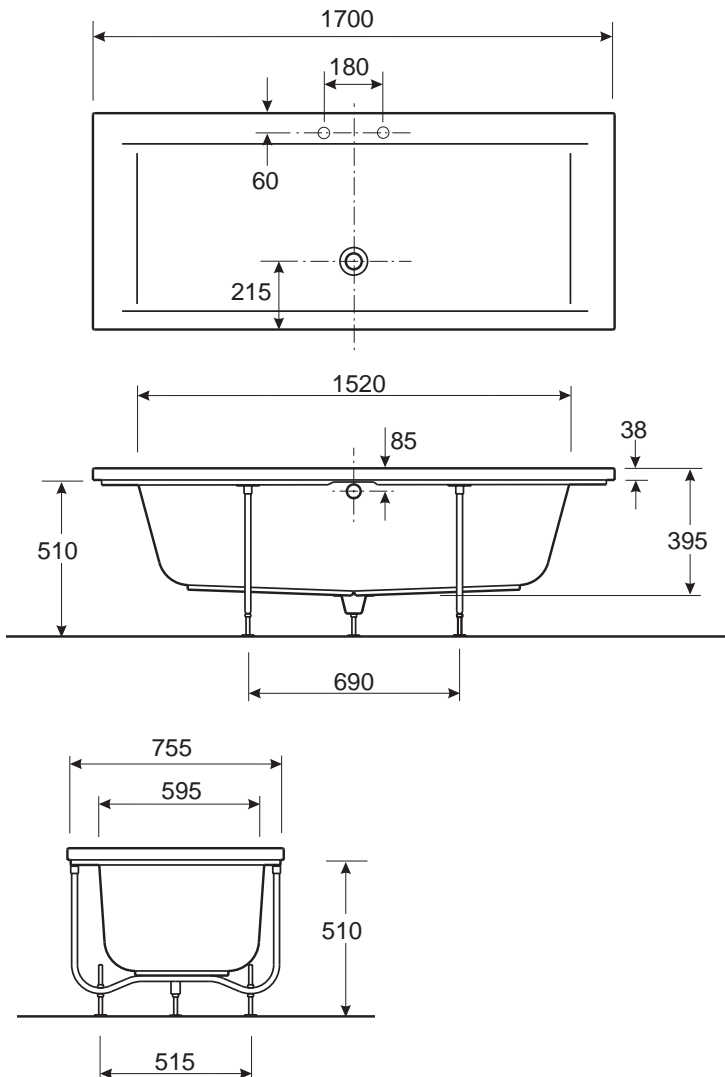

colours

White WH.

fixings

Supported on wooden frame with steel cradle and adjustable feet. Clips provided for securing to wall.

All measurements shown are in millimetres. Drawing sizes are not to scale.

Hotels