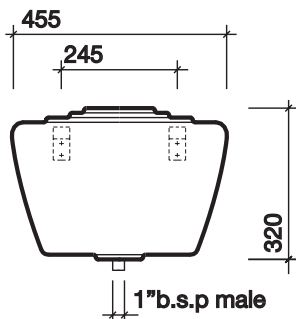

VC - 4.5 litre cisterns

VC - 9 and 14 litre cisterns

Plastic - all sizes.

All measurements shown are in millimetres. Drawing sizes are not to scale.

Hotels

Healthcare

Education

Commercial