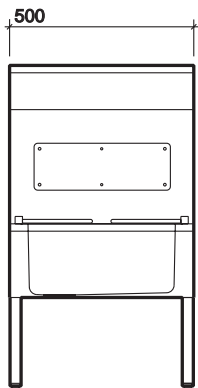

All measurements shown are in millimetres. Drawings sizes are not to scale.

Hotels

Healthcare

Education

Commercial

Twyford

428