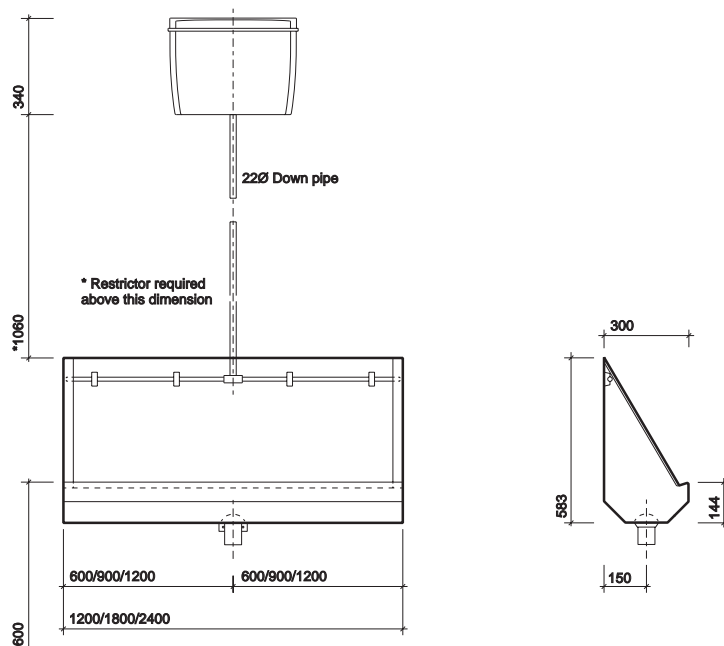

colour

Stainless steel.

All measurements shown are in millimetres. Drawing sizes are not to scale.

Healthcare

Education

Commercial

Twyford

427