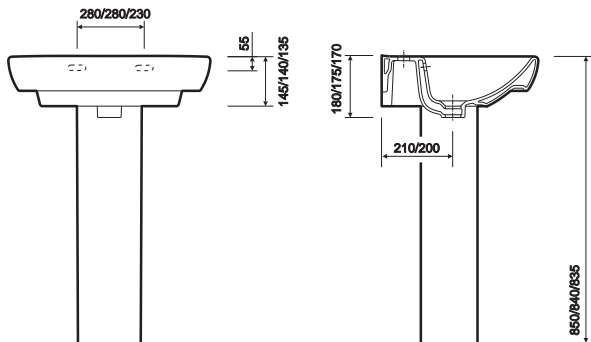

alternative fixings

Total Install® pack - fixing for non load bearing walls. Refer to Total Install.

All measurements shown are in millimetres. Drawing sizes are not to scale.

Hotels

Education

Commercial

Residential

Twyford