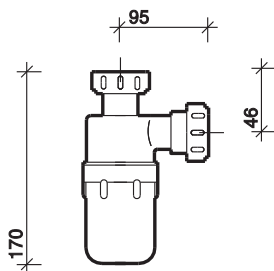

bottle trap

1 1/2" P outlet

1 1/2" resealing S and P trap

WF8483XX

WF8440XX

material

Plastic

finish

White.