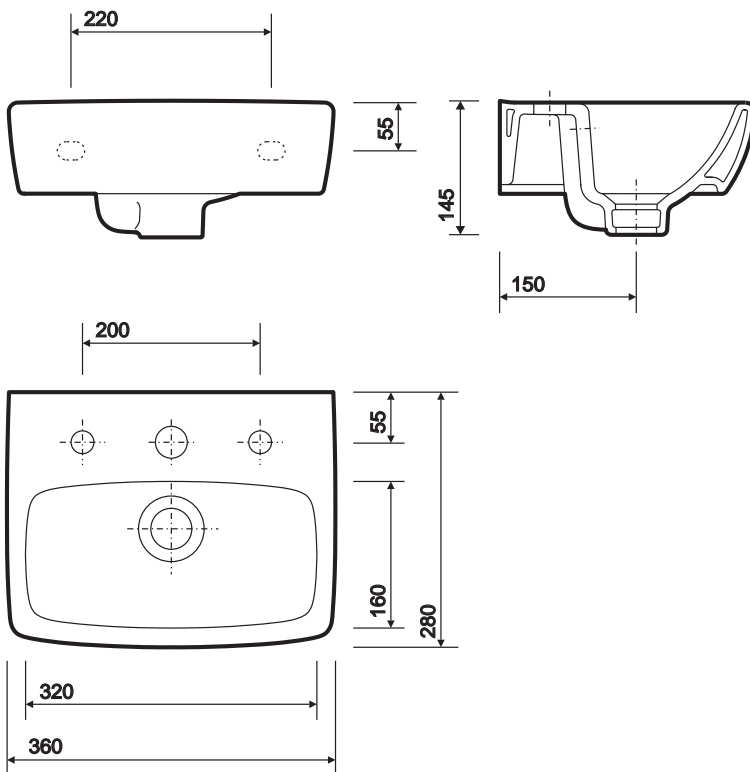

colours

White WH.

All measurements shown are in millimetres. Drawing sizes are not to scale.

Hotels

Education

Commercial

Residential

Twyford