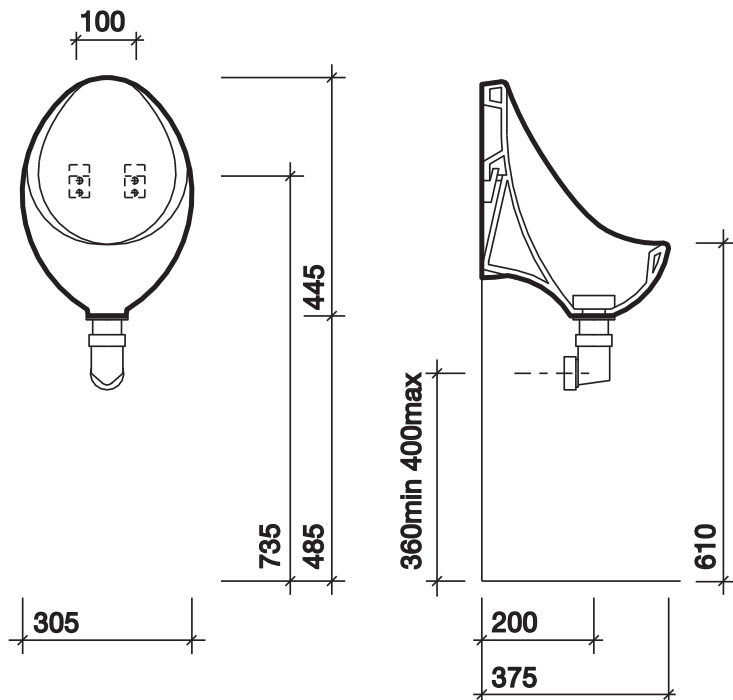

All measurements shown are in millimetres. Drawing sizes are not to scale.

Hotels

Education

Commercial

Twyford

386

exposed or concealed cistern and flushpipes
compact design with deep bowl

Exposed