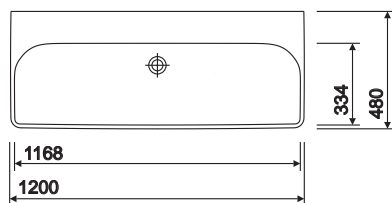

colours

White WH.

All measurements shown are in millimetres. Drawing sizes are not to scale.

Hotels

Residential

Twyford