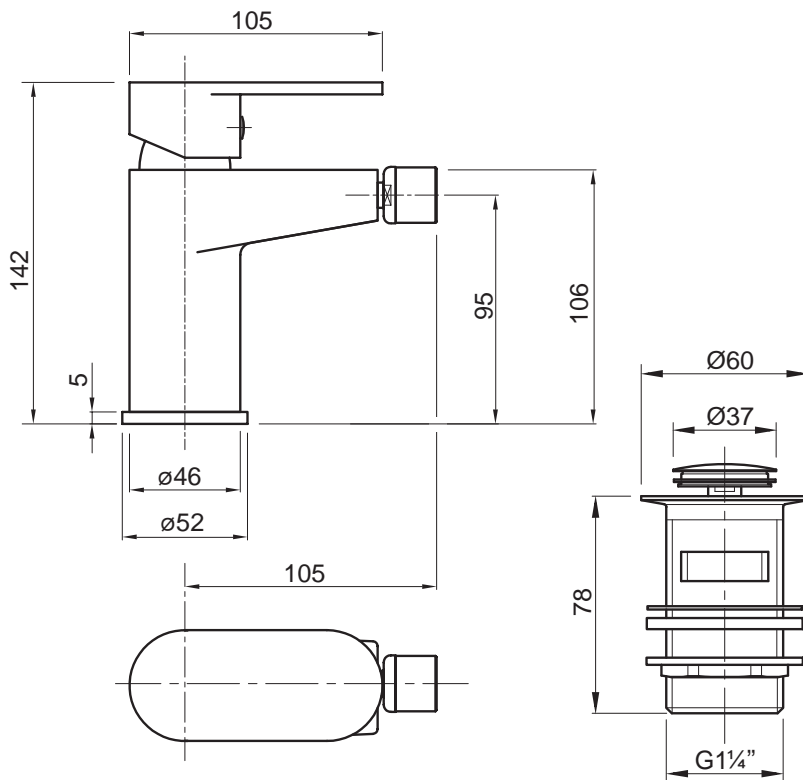

to specify/order:

Please use the product reference shown below.

X70 bidet mono

X70 Bidet Mono Mixer
Inc Click Clack Waste

X705135CP

finish

Chrome plated CP.

approvals

Product manufactured from WRAS approved materials

standards

Chrome plated to BS EN248

system requirements

Can be installed on any system

recommended operating pressure

Minimum operating pressure 0.2 bar.
Maximum operating pressure 5 bar.

note

Maximum surface thickness to fit tap is 44mm.
Easy fit clicker waste (slotted) included.
Attached using 'C' plate fixing kit included.

Deck Mounted Bidet Mixer – X705135CP

Flow Rate (Litres per minute)	0.2 Bar	0.5 Bar	1.0 Bar	2.0 Bar	3.0 Bar	5.0 Bar
Standard Mixed	4.3	7.6	11.3	15.8	19.35	24.98

All measurements shown are in millimetres. Drawing sizes are not to scale.

Hotels

Commercial

Residential

Twyford