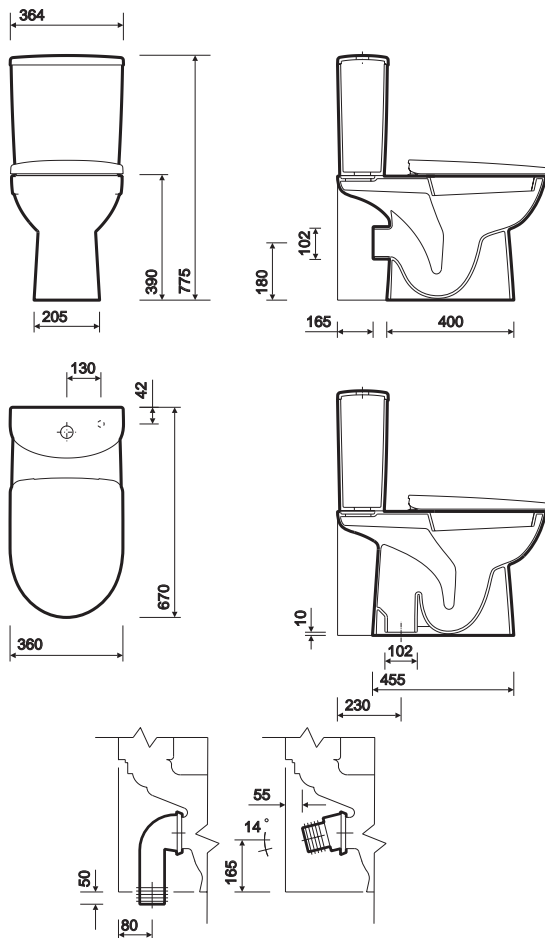

colours

White WH.

All measurements shown are in millimetres. Drawing sizes are not to scale.

Hotels

Commercial

Residential

Twyford