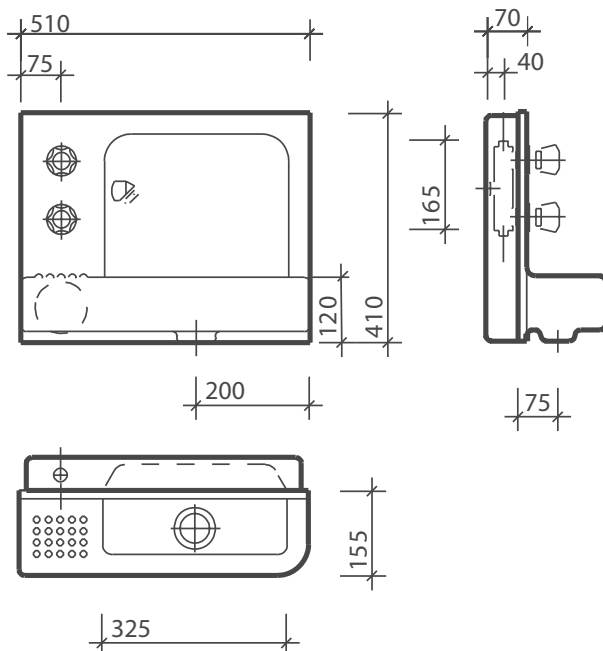

Vitreous china.

colour

White WH.

fixings

Set into wall structure.

note

Basin has left hand taps only.

All measurements shown are in millimetres. Drawing sizes are not to scale.