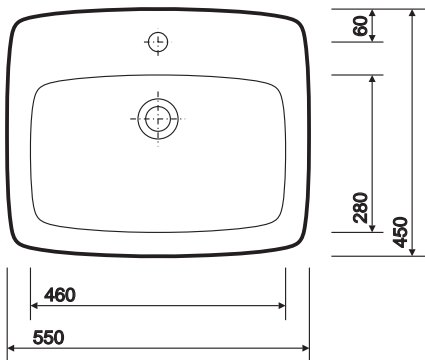

White WH.

All measurements shown are in millimetres. Drawing sizes are not to scale.

Hotels

Education

Commercial

Residential

Twyford

entice 570 countertop