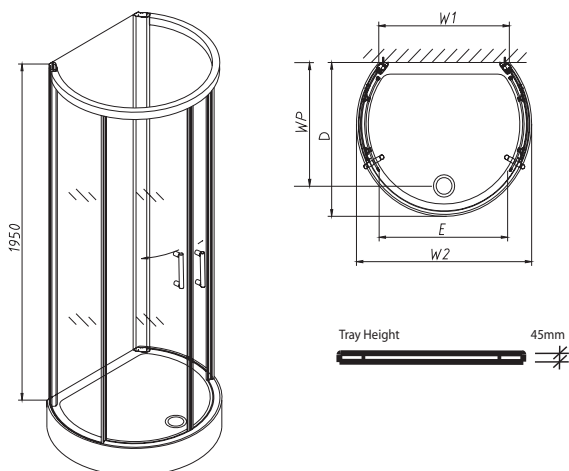

All measurements shown are in millimetres. Drawing sizes are not to scale.

Hotels

Commercial

Residential

Twyford

353