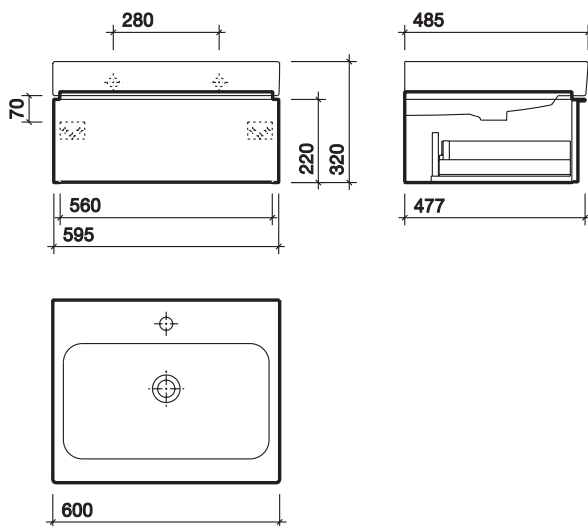

Alpine White

Plum

All measurements shown are in millimetres. Drawing sizes
are not to scale.

Hotels

Residential

Twyford

3D 595 furniture unit

designed by the internationally renowned code.2.design studio
2 spacious pull out drawers, with soft closing mechanism
high gloss finish