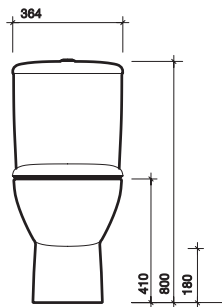

material

Vitreous china.

colour

White WH.

fixings

WC floor fixings supplied. Cistern screwed to wall.

All measurements shown are in millimetres. Drawing sizes are not to scale.

AWARDED THE WATERWISE MARQUE