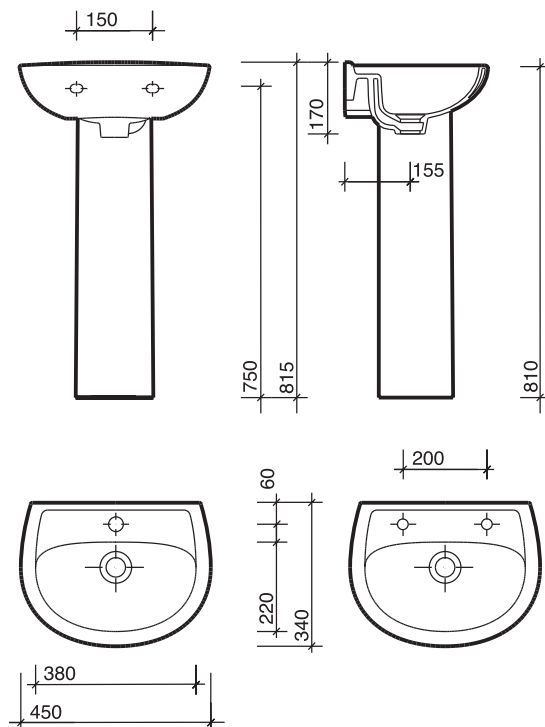

colour

White WH.

fixings

Wall bolts, supplied.

All measurements shown are in millimetres. Drawing sizes are not to scale.

Hotels

Education

Commercial