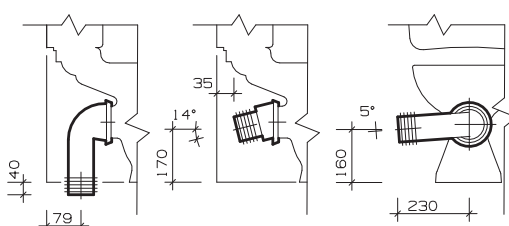

material

Vitreous china.

colour

White WH.

fixings

WC screwed to floor.

AWARDED THE WATERWISE MARQUE

Best design WC for water reduction.