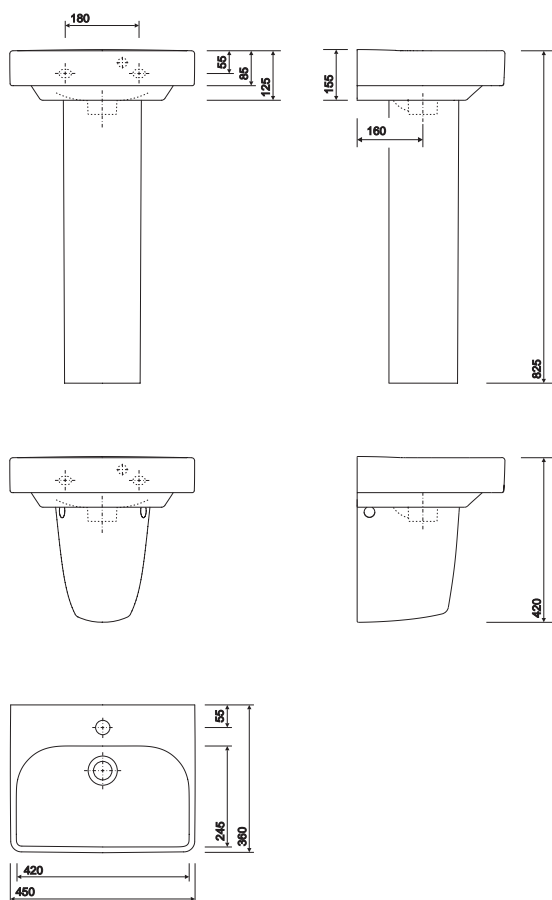

colours

White WH.

All measurements shown are in millimetres. Drawing sizes are not to scale.

Hotels

Residential

Twyford

140