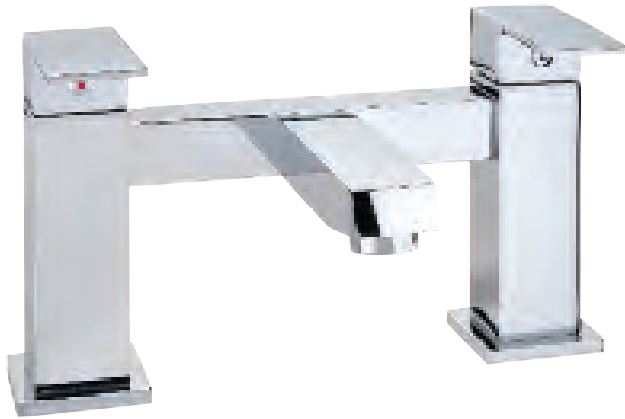

X62 bath filler - deck mounted

1/4 turn ceramic cartridge
suitable for both high & low pressure applications

X62 Bath Filler Deck Mounted

to specify/order:

Please use the product reference shown below.

X62 bath filler - deck mounted

X62 Bath Filler Deck Mounted **X625255CP**

finish

Chrome plated CP.

approvals

Product manufactured from WRAS approved materials

standards

Chrome plated to BS EN248

system requirements

Can be installed on any system

recommended operating pressure

Minimum operating pressure 1 bar.

Maximum operating pressure 5 bar.