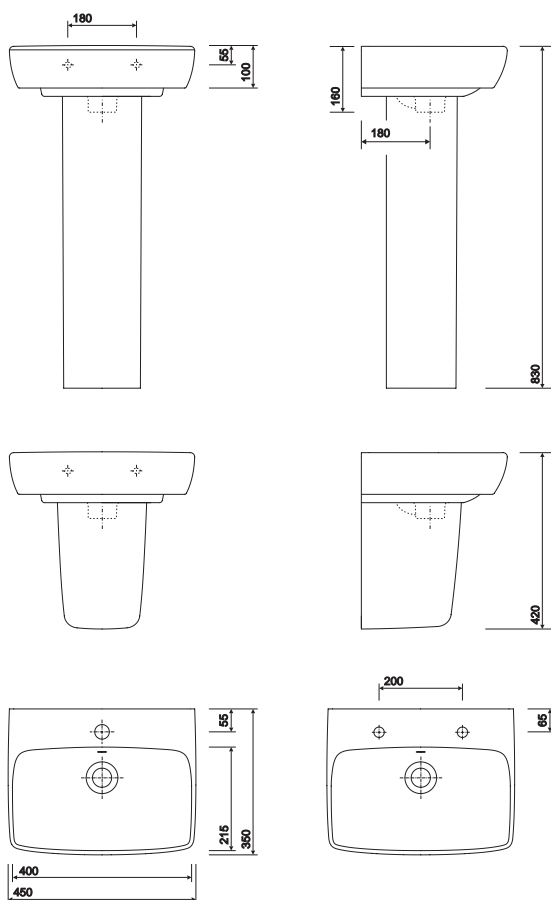

colours

White WH.

All measurements shown are in millimetres. Drawing sizes are not to scale.

Hotels

Education

Commercial

Residential

Twyford