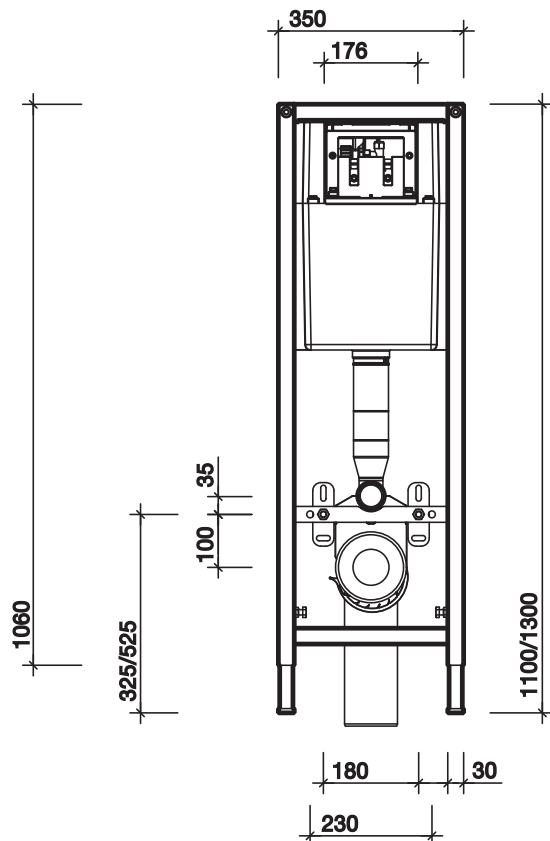

All measurements shown are in millimetres. Drawing sizes are not to scale.

Hotels

Commercial

Residential

Twyford