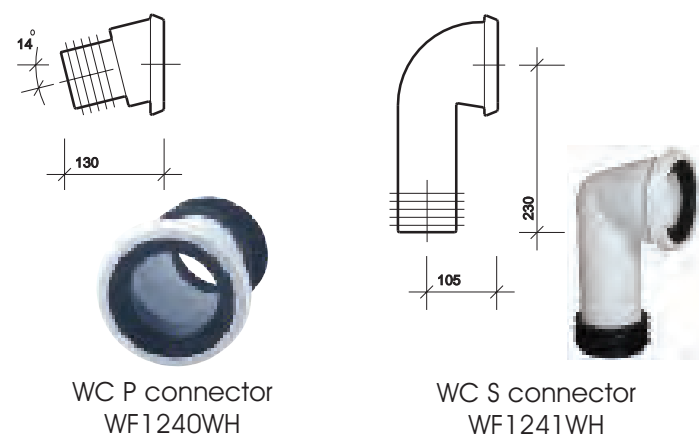

wc outlet connectors

Outlet connector P

WF1240WH

Outlet connector S or turned P

WF1241WH

applications

P connector - all horizontal outlet WC pans.

S connector - all horizontal outlet WC pans.

materials

Plastics

fixings

Push fit on to wc trap and into standard 110mm soil pipe (socket not required).

colour

white WH. **black BK.

All measurements shown are in millimetres. Drawing sizes are not to scale.

For sector applications please refer to individual product pages.

Twyford