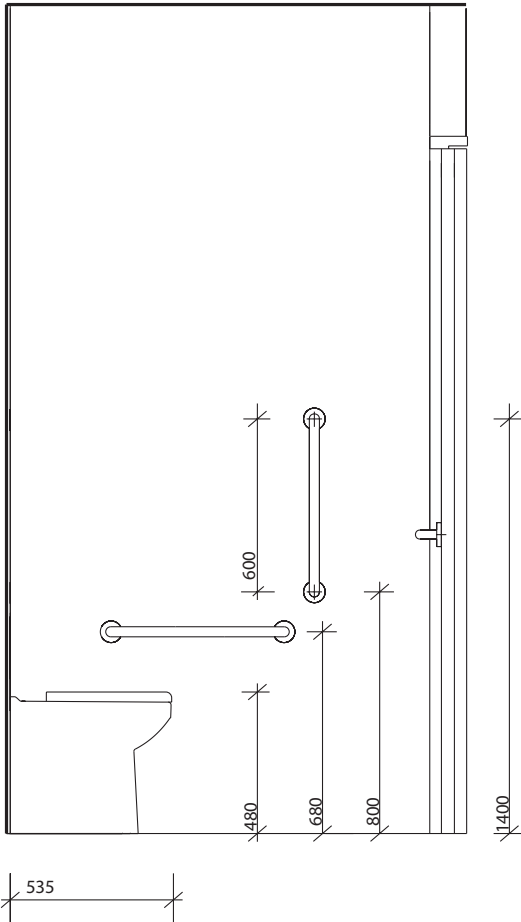

The drawing above shows a Left Hand installation. A Right Hand installation is the mirror image of above.

All measurements shown are in millimetres. Drawing sizes are not to scale.

Ambulant Doc.M layout