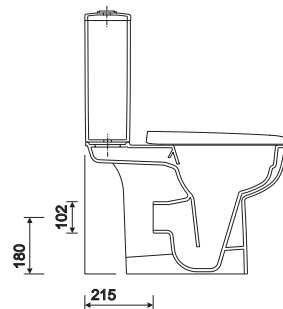

rimfree - no rim, easy to clean and nowhere for germs to hide
increased height for more comfortable rising
environmentally friendly 4/2.6 litre dual flush

E500 rimfree close coupled WC,
square shaped cistern lid,
square shaped seat & cover