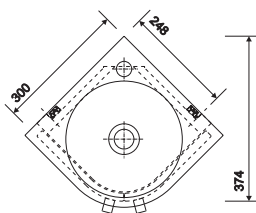

All measurements shown are in millimetres. Drawing sizes are not to scale.