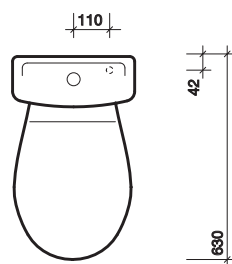

S or turned P trap connector **WF1241WH**

material

Vitreous china.

colour

White WH.

fixings

WC screwed to floor. cistern screwed to wall.

All measurements shown are in millimetres. Drawing sizes are not to scale.