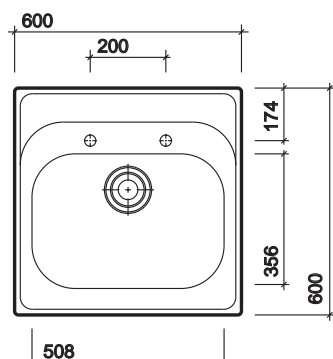

All measurements shown are in millimetres. Drawing sizes are not to scale.

Healthcare

Commercial

Twyford

417