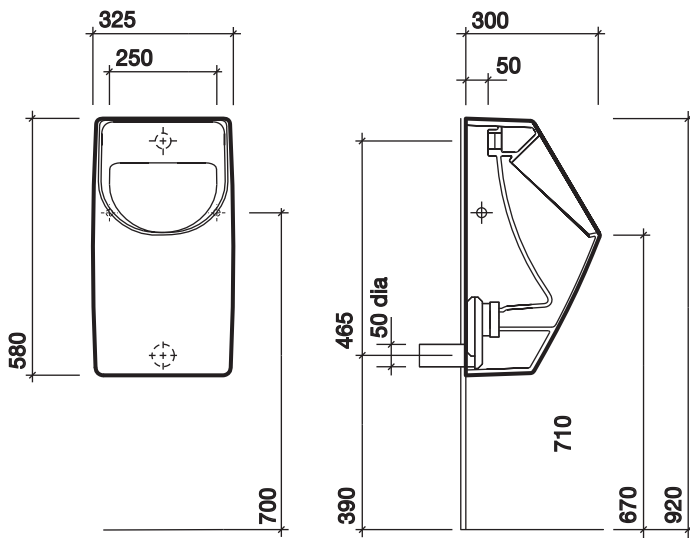

KeraTect (easy clean glaze)

colour

White WH.

All measurements shown are in millimetres. Drawing sizes are not to scale.

Hotels

Education

Commercial

Twyford