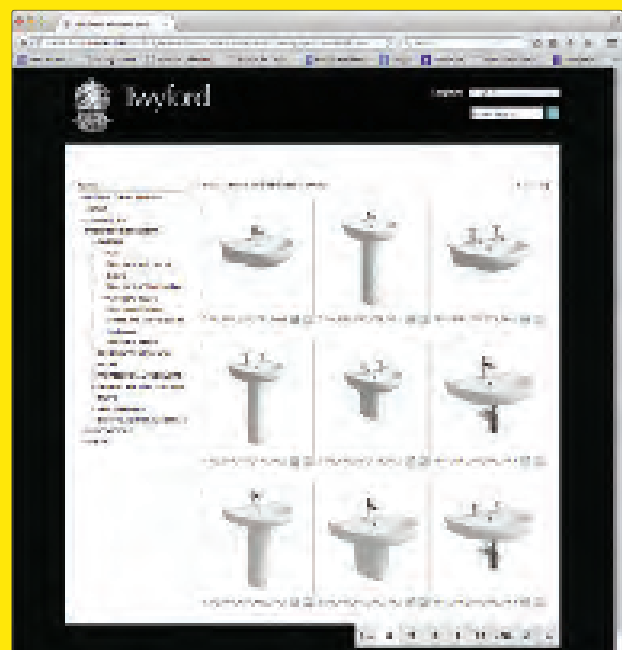

Twyford media library

Twyford have an online Media Library where users can browse, search and download the following:

- Product (single product images on a plain background)
- Series (roomset images)
- Logos
- Publications (brochures/leaflets)
- Inspirational (lifestyle and branding support images)

To register, please visit <http://medialibrary.sanitec.com/twyford> and complete the registration form. Once users have registered and been successfully verified, login details (user name and password) will be sent by email.

When using images from the Twyford Media Library, user discretion is advised and the source '**Twyford**' must always be mentioned.

If you have any questions about registration, the use of the material, or need further information, please email: medialibrary@twyfordbathrooms.com or call **01270 879777**.