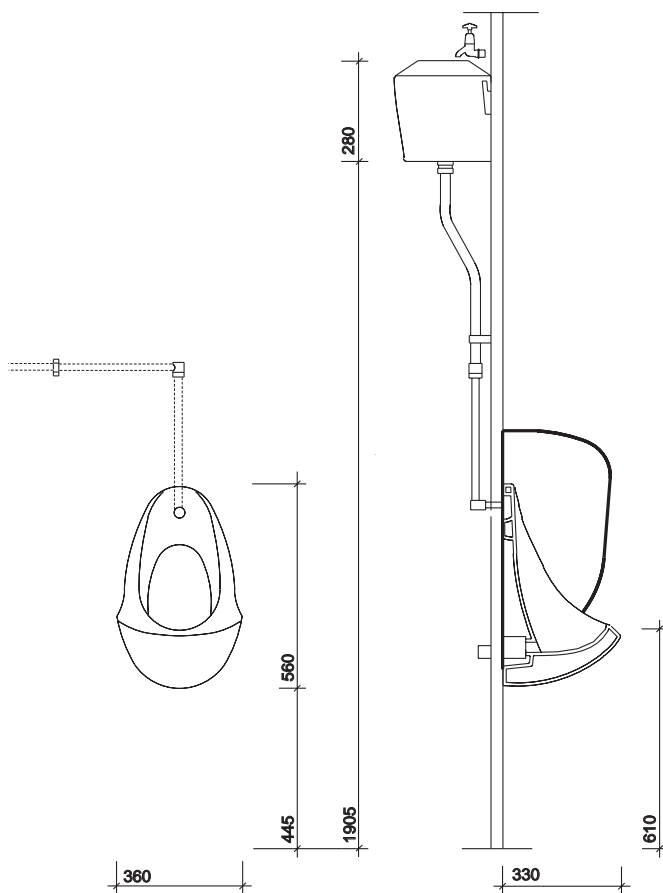

fixings

Bowl fitted on concealed hangers onto panels up to 20mm thick.

All measurements shown are in millimetres. Drawing sizes are not to scale.

Hotels

Healthcare

Education

Commercial