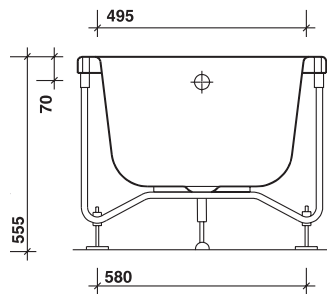

White WH.

fixings

Supported by wooden frame with steel cradle and adjustable feet. Clips provided for securing to wall.

All measurements shown are in millimetres. Drawing sizes are not to scale.

Hotels

Residential