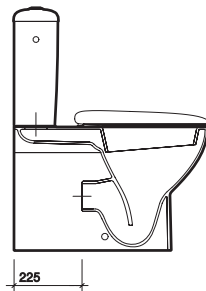

material

Vitreous china.

colour

White WH.

fixings

WC floor fixings supplied. Cistern screwed to wall.

All measurements shown are in millimetres. Drawing sizes are not to scale.

AWARDED THE WATERWISE MARQUE