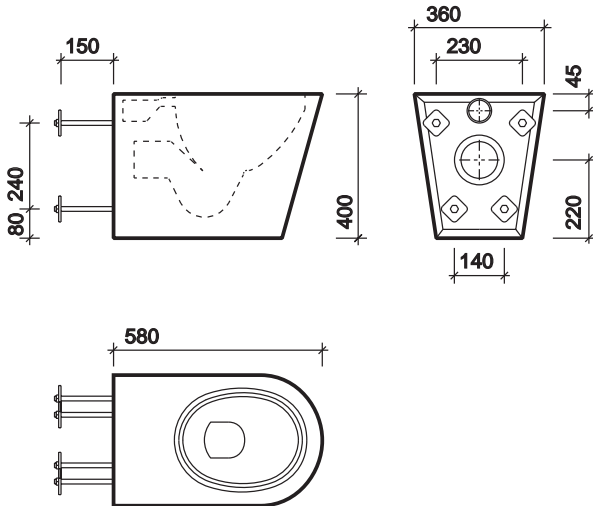

colour

Stainless steel.

All measurements shown are in millimetres. Drawing sizes
are not to scale. Image shown is ring only, whereas product spec. is seat and cover.

Healthcare

Education

Commercial

Twyford

426