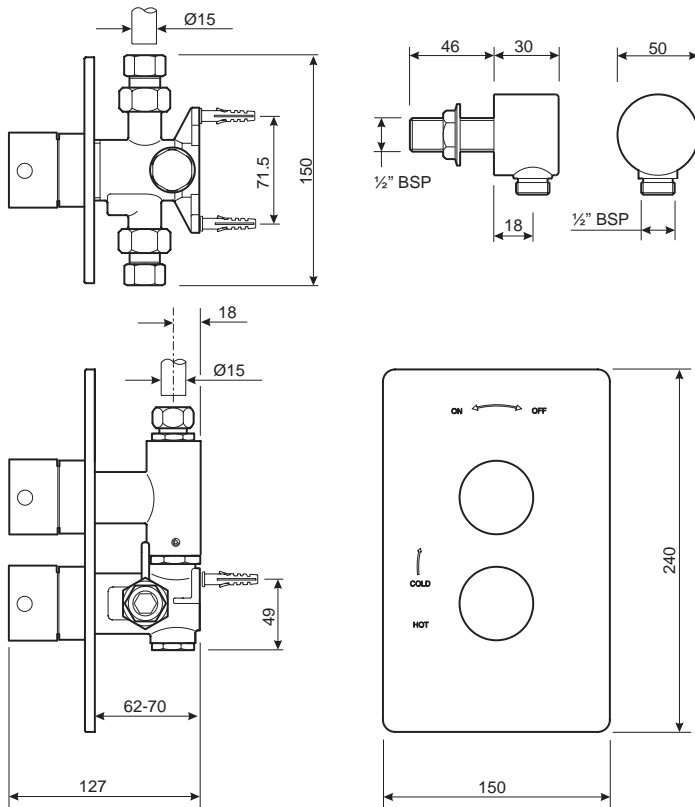

to specify/order:

Please use the product reference shown below.

X120 thermostatic shower valve

X120 Thermostatic Shower Valve **X205042CP**

8 LPM Flow regulator **XS9008XX**

shower rail

Sola shower rail, hose & head **SF1251CP**

finish

Chrome plated CP.

approvals

Product manufactured from WRAS approved materials

standards

Chrome plated to BS EN248

system requirements

Gravity fed hot & cold (equal pressures)

Gravity fed hot & mains cold

(Differential pressure, max ratio 5:1)

Unvented systems

Instantaneous water heater (Combination boiler)

Pumped system

Minimum cold water supply temp = 5°C

Maximum cold water supply temp = 25°C

Maximum Hot water supply temp = 80 °C

recommended operating pressure

Minimum operating pressure 0.2 bar.

Maximum operating pressure 5 bar.

note

Temperature pre set to max 42°C. Hose outlet included. Will fit a standard 1/2" BSP hose connector.

Thermostatic Recessed Shower Valve – X205042CP

Flow Rate (Litres per minute)	0.5 Bar	1 Bar	2 Bar	3 Bar	4 Bar	5 Bar
Without Flow Regulator Fitted	13.4	19.6	28.4	34.9	39.9	44.0
Flow Limiter Fitted (Part No:XS9008XX)	6.0	7.5	8.0	8.0	8.0	8.0

All measurements shown are in millimetres. Drawing sizes are not to scale.

Hotels

Commercial

Residential

Twyford

300