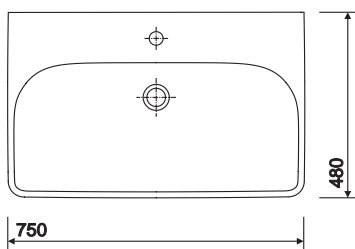

White Gloss

Grey Gloss

All measurements shown are in millimetres. Drawing sizes are not to scale.

Hotels

Residential

Twyford