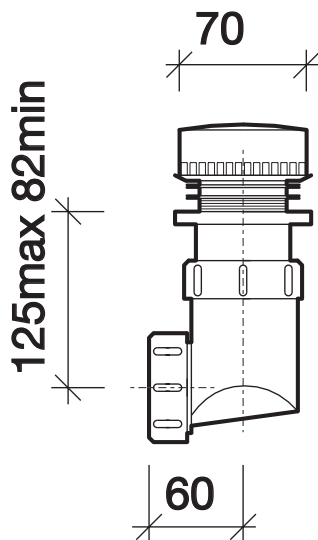

All measurements shown are in millimetres. Drawing sizes are not to scale.

Hotels

Education

Commercial

Twyford