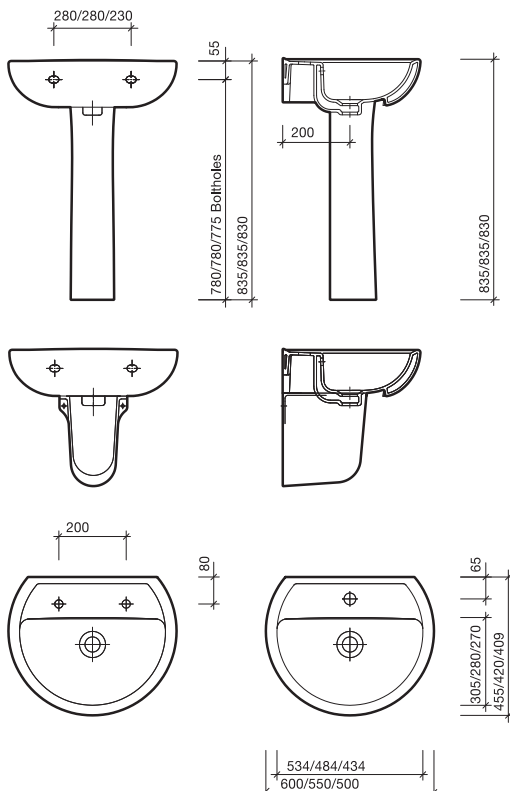

optional upgrade

Total Install® pack

TI1967XX

Basin bracket fits basin sizes 600 & 550mm.

All measurements shown are in millimetres. Drawing sizes are not to scale.

Hotels

Education

Commercial

Residential

Twyford