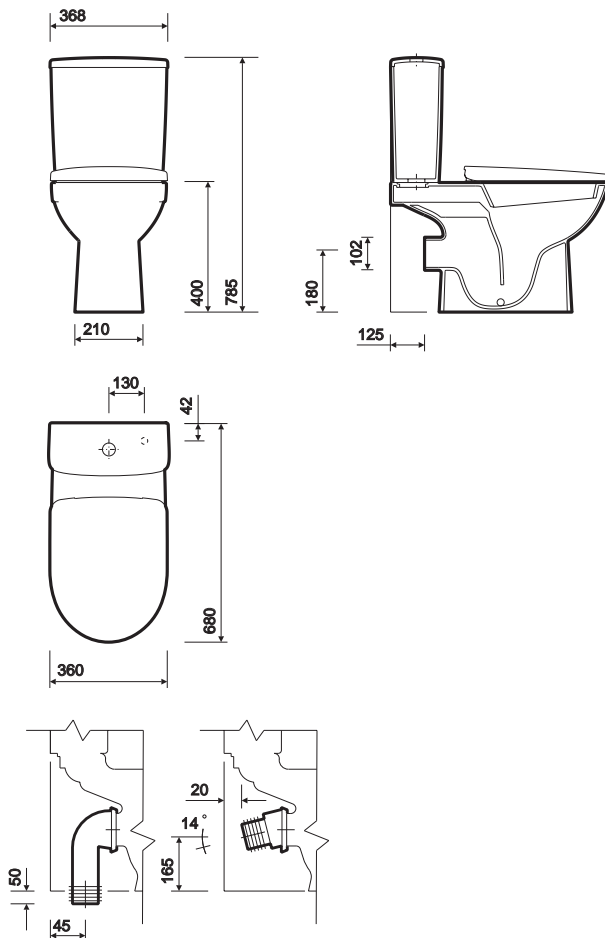

colours

White WH.

All measurements shown are in millimetres. Drawing sizes are not to scale.

Hotels

Commercial

Residential

Twyford

e100 standard round