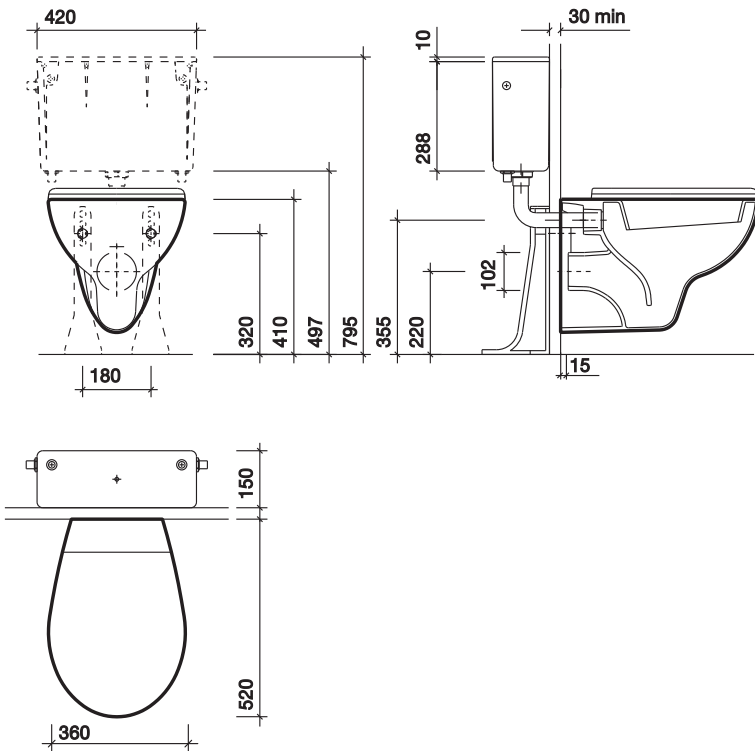

note

See **FF1101ST** for Fastfix wall frame.

All measurements shown are in millimetres. Drawing sizes are not to scale.

Hotels

Education

Commercial

Residential

Twyford