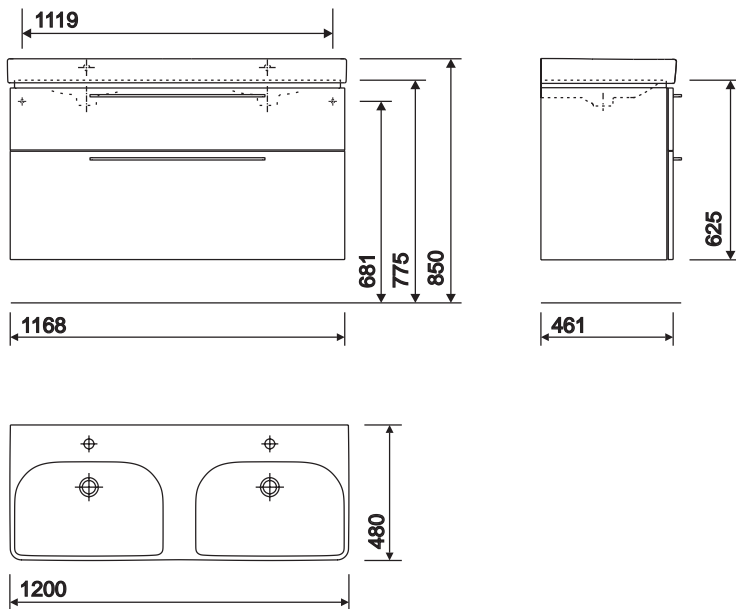

White Gloss

Grey Gloss

All measurements shown are in millimetres. Drawing sizes are not to scale.

Hotels

Residential

Twyford