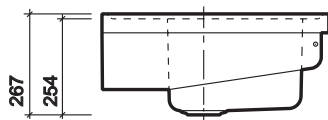

All measurements shown are in millimetres. Drawing sizes are not to scale.

Healthcare

Commercial

Twyford

417