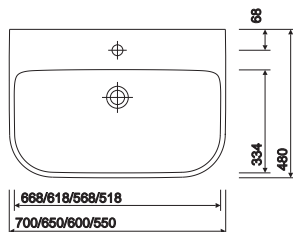

All measurements shown are in millimetres. Drawing sizes are not to scale.

Hotels

Residential

Twyford

e500 square 1200 double

modern slim rim design washbasin
washbasin retains practical 120mm bowl depth
co-ordinating e500 square range