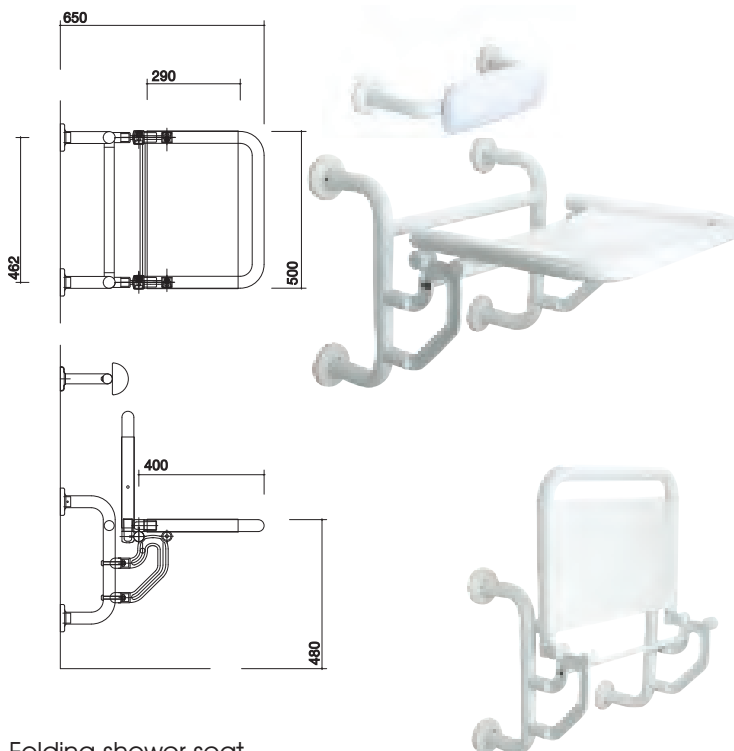

note

This seat must be securely fixed to a solid wall using appropriate fixings (not supplied). Fixing into unstable or soft block walls is not recommended. The wall must be flat.

Folding shower seat

All measurements shown are in millimetres. Drawing sizes are not to scale.