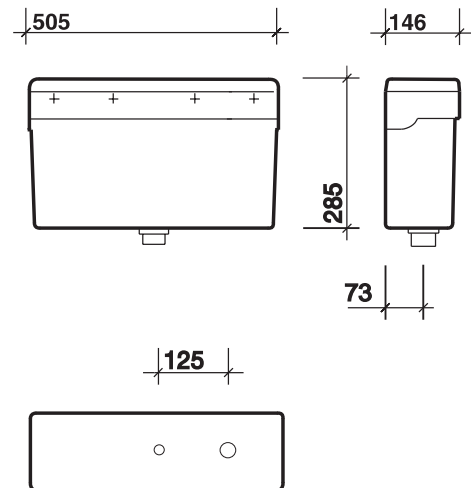

VC - 4.5 litre cisterns

VC - 9 and 14 litre cisterns

Plastic - all sizes.

All measurements shown are in millimetres. Drawing sizes are not to scale.

Hotels

Healthcare

Education

Commercial