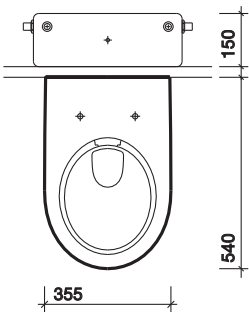

pre-wall

Suitable for use with Fastfix pre-wall system FF1101ST

All measurements shown are in millimetres. Drawing sizes are not to scale.

Hotels

Education

Commercial

Residential

Twyford