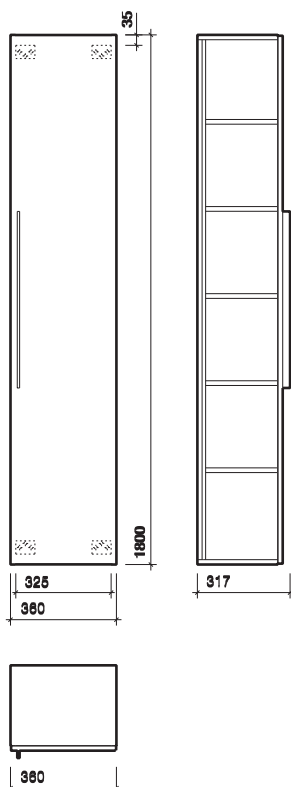

All measurements shown are in millimetres. Drawing sizes are not to scale.

Hotels

Residential

Twyford