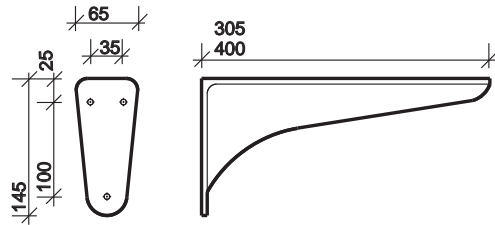

general fittings

to specify/order:

Please use the product reference shown below.

Screw-to-wall bracket

bracket, screw-to-wall

305mm **SR1340XX** 400mm **SR1342XX**

material

Cast iron.

fixings

Screwed to wall. Use 2 1/2" x no. 12 countersunk woodscrews (not provided).

finish

Plain painted.

note

Sinks up to 405mm projection use 305mm bracket.
Sinks of 455mm projection use 400mm bracket.