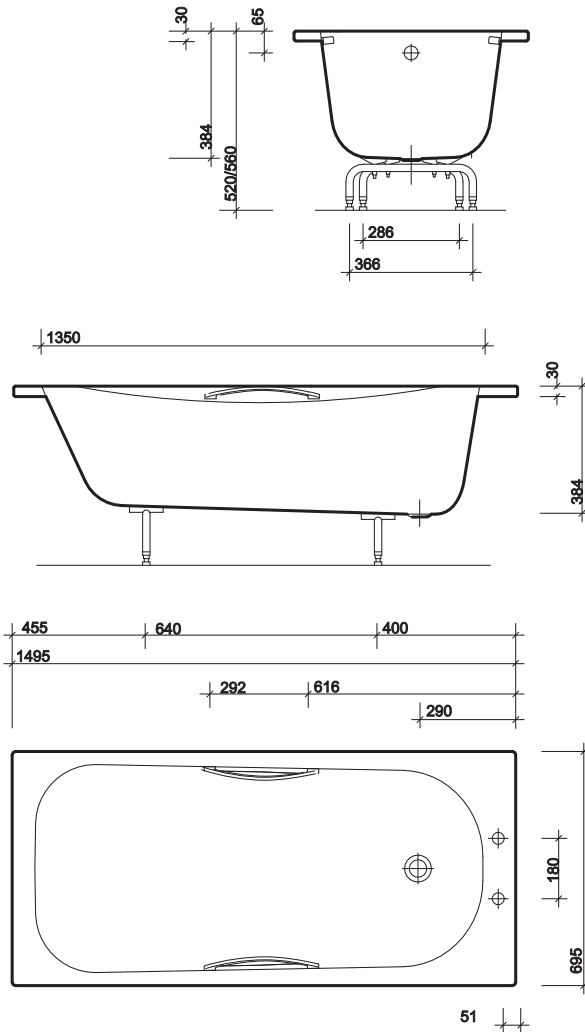

Enamelled to BS1344 (0.5mm).

colours

White WH.

fixings

Cradles with adjustable legs. Screwed to floor and secured to wall with clips provided.

All measurements shown are in millimetres. Drawing sizes are not to scale.