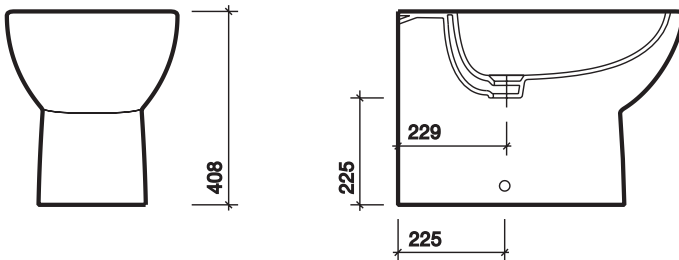

Moda bidet

All measurements shown are in millimetres. Drawing sizes are not to scale.

Hotels

Commercial

Residential

Twyford

380

moda wall hung bidet