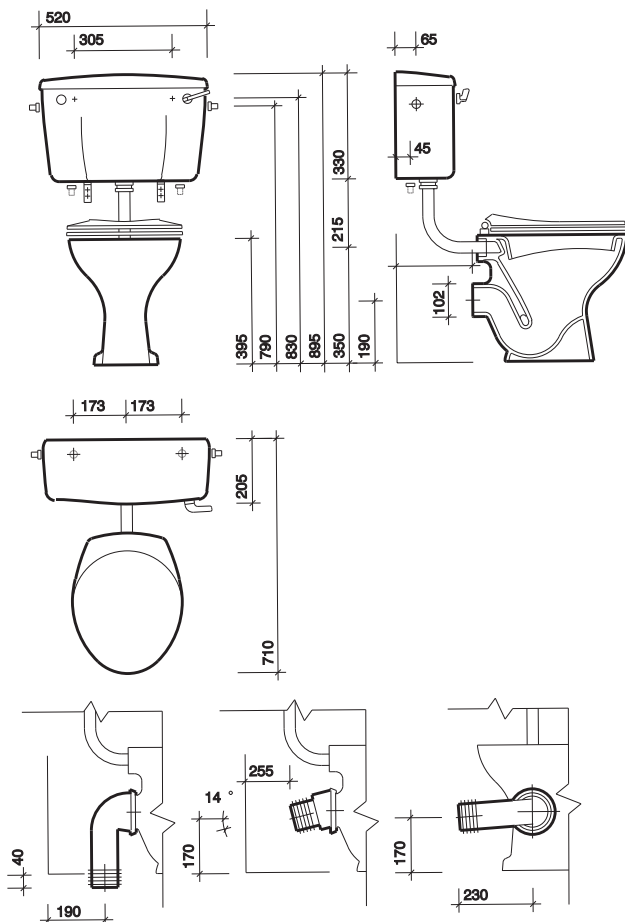

All measurements shown are in millimetres. Drawing sizes are not to scale.

to specify/order:

Please use the product reference shown below .

wc pan

Horizontal outlet

CC1138WH

S trap

CC1131WH

P trap

CC1132WH

Low level cistern and fittings, 6L,
including chrome lever:

BSIO

CC2641WH

SSIO

CC2841WH

Low level cistern and fittings, 6L,
including chrome lever and cover clip:

BSIO

CC2648WH

SSIO

CC2848WH

Low level cistern and fittings, 9L,
including chrome lever: (Export only)

SSIO

CC2851WH

bs seat and cover

Stainless steel, bottom fix hinges:

White

ST6882WH

Black

ST6882BK

bs seat ring

Stainless steel, bottom fix hinges:

White

ST6881WH

Black

ST6881BK

Blue

ST6881BE

wc outlet connector

P trap outlet connector

WF1240WH

S or turned P trap connector

WF1241WH

approvals

Horizontal wc bowl to BS5503, ISSO.

S&P wc bowl to BS1213: 1945 (withdrawn)

material

Vitreous china.

colours

White WH.

fixings

WC screwed to floor. Cistern screwed to wall
and supported on brackets.

Commercial

Residential

Twyford