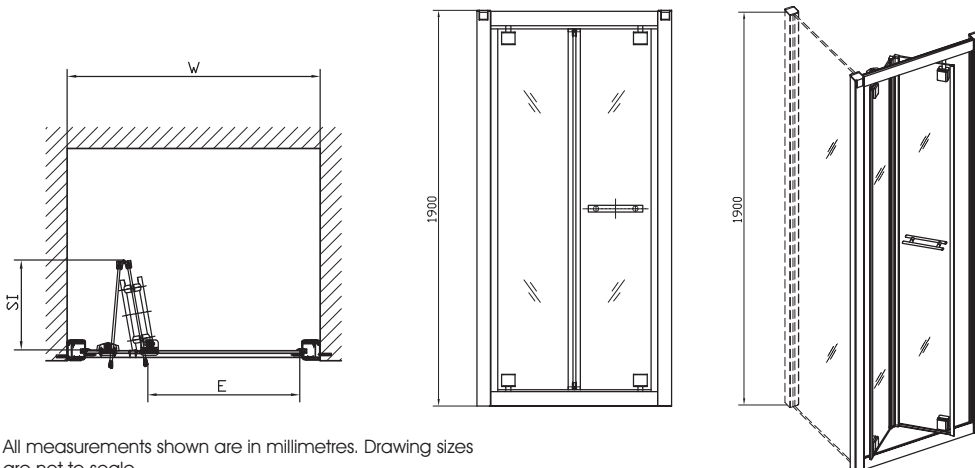

All measurements shown are in millimetres. Drawing sizes are not to scale.

Hotels

Commercial

Residential

Twyford