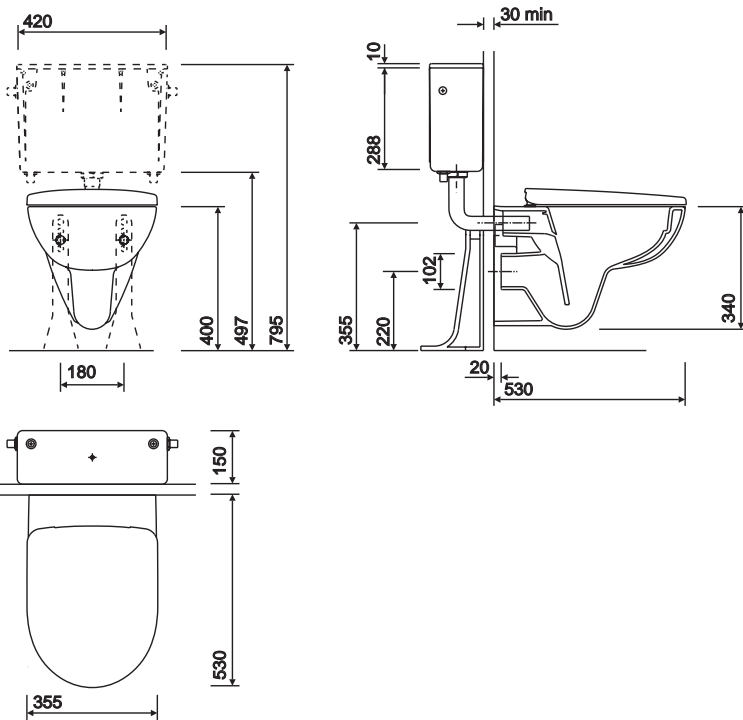

S or turned P trap connector

WF1241WH

material

Vitreous china.

colours

White WH.

All measurements shown are in millimetres. Drawing sizes are not to scale.

Hotels