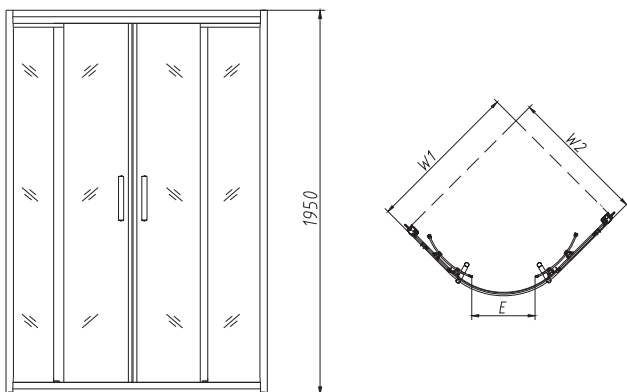

All measurements shown are in millimetres. Drawing sizes are not to scale.

Hotels

Commercial

Residential

Twyford