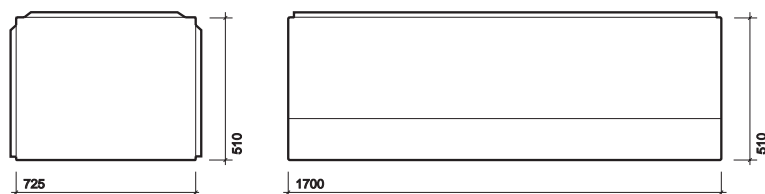

to specify/order:

Please use the product reference shown below.

all (dedicated to all rectangular bath)

Front panel 1700mm **TA7121WH**

End panel 750mm **TA7122WH**

material

Moulded polystyrene 3mm thick.

colours

White WH.

fixings

Secured under bath rim using clips supplied with panel and screwed to timber blocks along the floor (not provided).

All measurements shown are in millimetres. Drawing sizes are not to scale.

Hotels

Residential

Less Able

Twyford

261