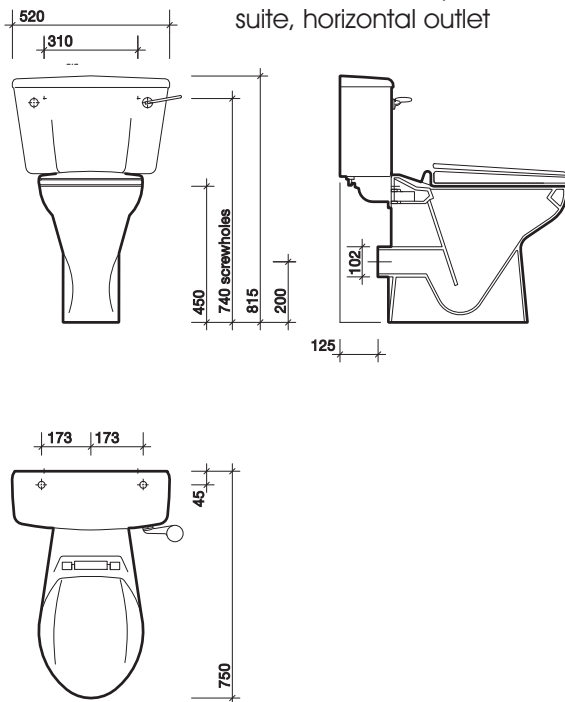

Hotels

Commercial

Residential

Twyford

avalon ho

ergonomically designed cistern lever
raised seating position for ease of use

Avalon close coupled washdown WC suite, horizontal outlet

to specify/order: