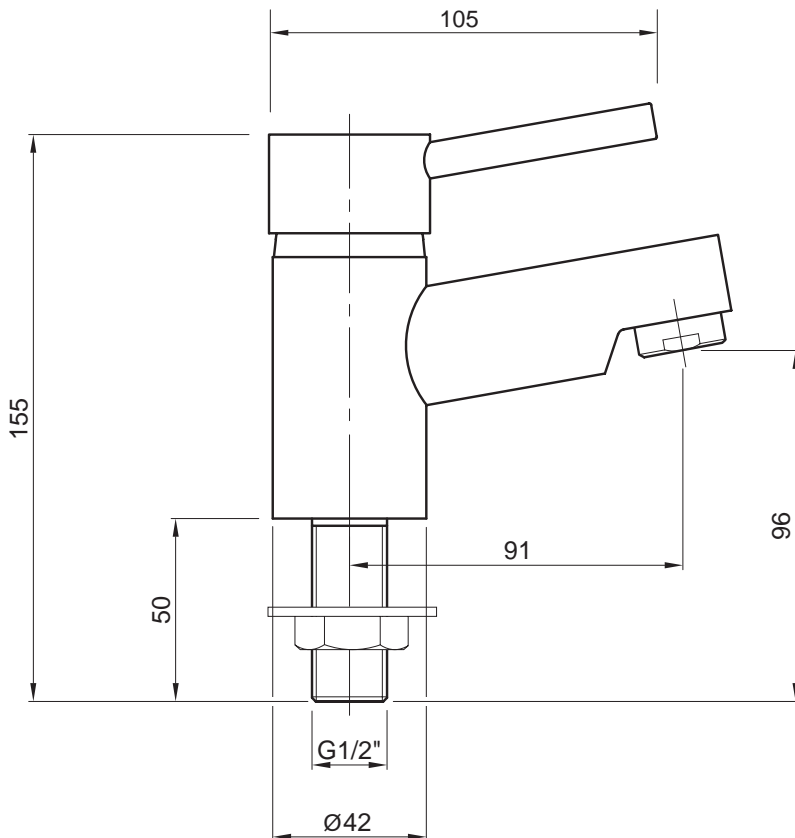

to specify/order:

Please use the product reference shown below.

X60 basin pillar taps

X60 Basin 1/2" Pillar Taps

X605205CP

6 LPM Flow regulator

XS9006XX

finish

Chrome plated CP.

approvals

Product manufactured from WRAS approved materials

standards

Chrome plated to BS EN248

system requirements

Can be installed on any system

recommended operating pressure

Minimum operating pressure 0.2 bar.

Maximum operating pressure 5 bar.

note

Maximum surface thickness to fit tap is 33mm.
Plastic back nuts included.

1/2" Basin Pillar Taps – X605205CP

Flow Rate (Litres per minute)	0.2 Bar	0.5 Bar	1.0 Bar	2.0 Bar	3.0 Bar	5.0 Bar
Standard Mixed	6.6	11.1	16.1	22.7	27.6	35.8
Flow Limiter Fitted (Part No:XS9006XX)	2.8	4.7	5.7	6	6	6

All measurements shown are in millimetres. Drawing sizes are not to scale.

Hotels

Commercial

Residential

Twyford

281