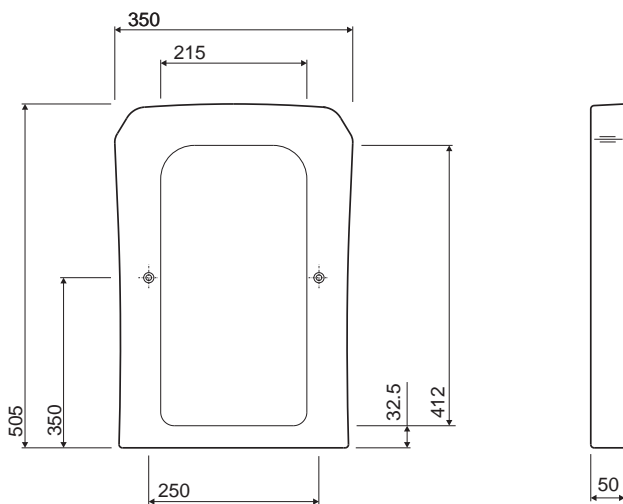

All measurements shown are in millimetres. Drawing sizes are not to scale.

For sector applications please refer to individual product page.

Twyford

448