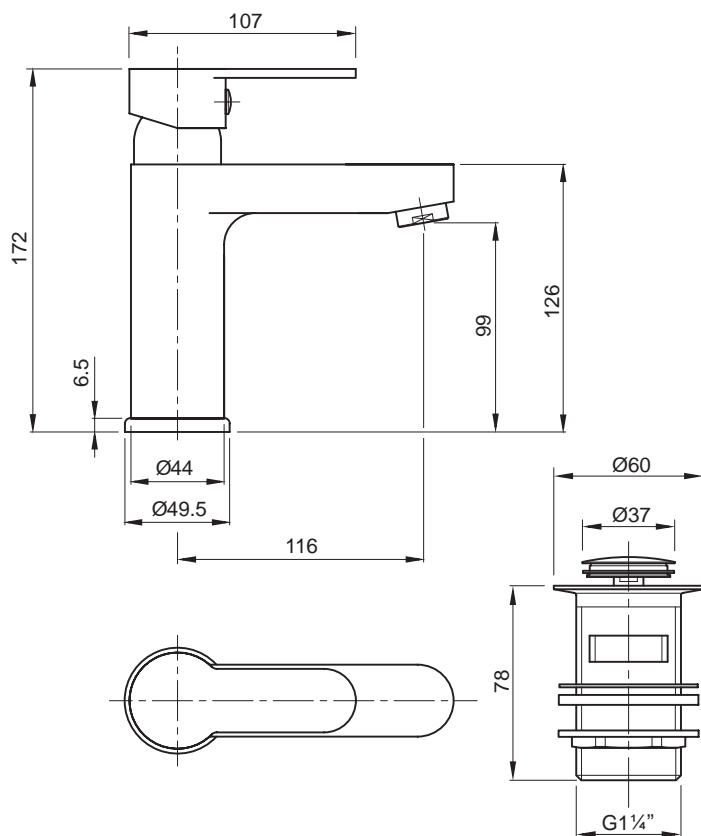

to specify/order:

Please use the product reference shown below.

X50 basin mono mixer

X50 Basin Mono Mixer
Inc Click Clack Waste **X505126CP**
7.5 LPM Flow regulator **XS9075XX**

finish

Chrome plated CP.

approvals

Product manufactured from WRAS approved materials

standards

Chrome plated to BS EN248

system requirements

Can be installed on any system

recommended operating pressure

Minimum operating pressure 0.3 bar.
Maximum operating pressure 5 bar.

note

Maximum surface thickness to fit tap is 44mm.
Easy fit clicker waste (slotted) included.
Attached using 'C' plate fixing kit included.

Deck Mounted Basin Mixer – X505126CP

Flow Rate (Litres per minute)	0.2 Bar	0.5 Bar	1.0 Bar	2.0 Bar	3.0 Bar	5.0 Bar
Standard Mixed	5.5	9.5	14.1	20.2	25.0	32.6
Flow Limiter Fitted (Part No:XS9075XX)	2.22	3.80	5.30	6.97	7.50	7.50

All measurements shown are in millimetres. Drawing sizes are not to scale.

Hotels

Commercial

Residential

Twyford