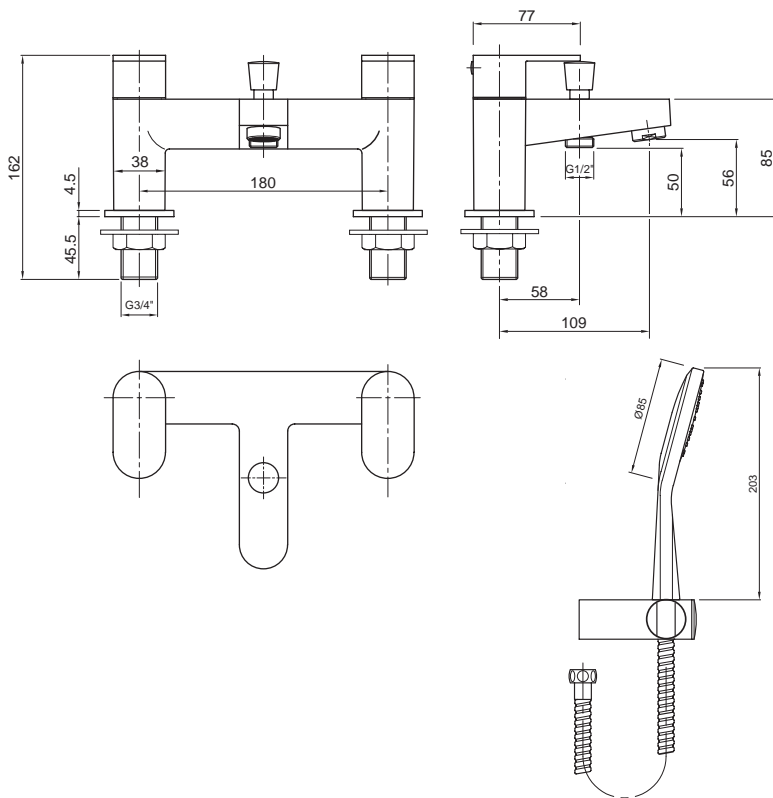

to specify/order:

Please use the product reference shown below.

X70 bath shower mixer

X70 Bath Shower Mixer
Deck Mounted

X705265CP

8 LPM Flow regulator

XS9008XX

finish

Chrome plated CP.

approvals

Product manufactured from WRAS approved materials

standards

Chrome plated to BS EN248

system requirements

Can be installed on any system

recommended operating pressure

Minimum operating pressure 1 bar.
Maximum operating pressure 5 bar.

note

Maximum surface thickness to fit tap is 33mm. Plastic back nuts and shower head wall mounting bracket included.

Deck Mounted Bath Shower Mixer – X705265CP

Flow Rate (Litres per minute)	0.2 Bar	0.5 Bar	1.0 Bar	2.0 Bar	3.0 Bar	5.0 Bar
Mixed Tap Outlet	13.5	22.8	32.8	46.6	57	73.2
Handset	2.6	7.1	10.5	15.8	20.6	28.3
Flow Limiter Fitted In Handset (Part No:XS9008XX)	2.5	4.6	7	8	8	6.4

All measurements shown are in millimetres. Drawing sizes are not to scale.

Hotels

Commercial

Residential

Twyford

297