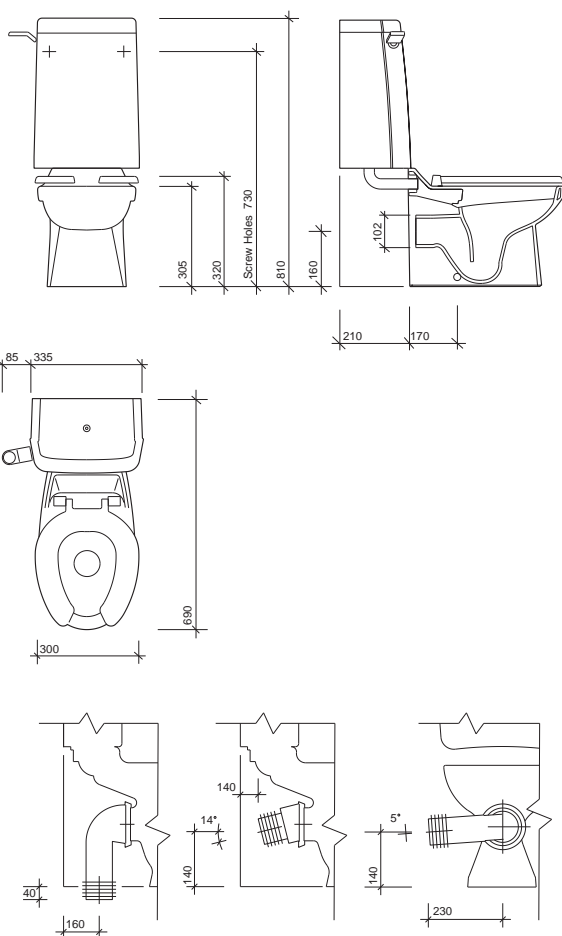

Vitreous china.

colour

White WH.

fixings

WC screwed to floor with fixings provided.
 Cistern screwed to wall.

note

*Cistern is pre-set at 6 litres, to flush at 4 litres
 remove the blue plug from syphon.

All measurements shown are in millimetres. Drawing sizes are not to scale.