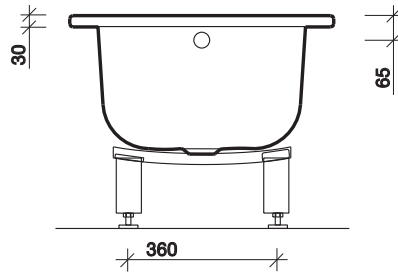

White WH.

fixings

Bolt on adjustable legs. Secured to wall with clips provided.

All measurements shown are in millimetres. Drawing sizes are not to scale.

Hotels

Commercial

Residential

Twyford