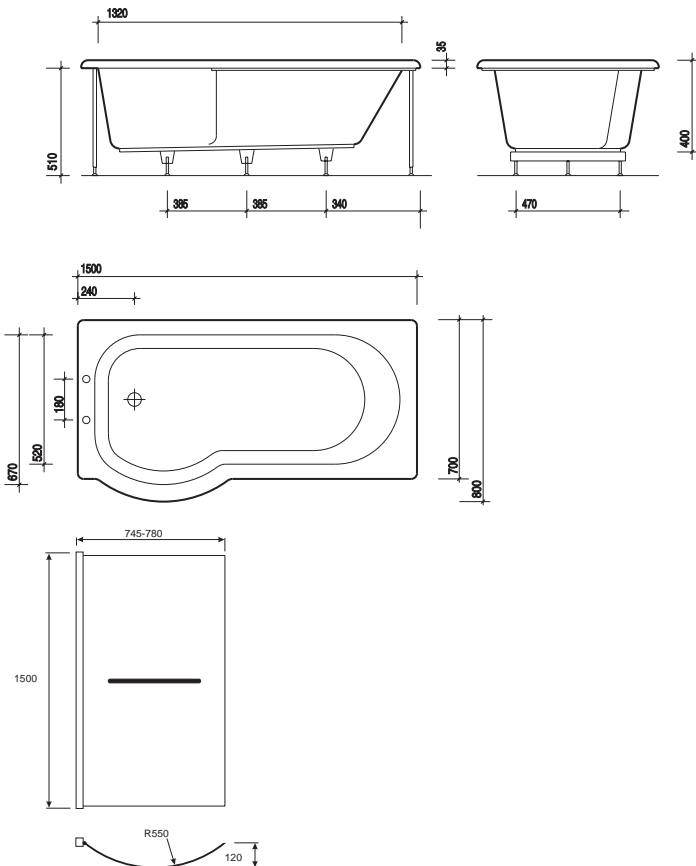

Left hand illustrated above and below

All measurements shown are in millimetres. Drawing sizes are not to scale.

to specify/order:

Please use the product reference shown below.

bath

1500mm x 700/800mm offset shower bath	
*2 tap holes, left hand	GP8712WH
No tap holes, left hand	GP8710WH
*2 tap holes, right hand	GP8912WH
No tap holes, right hand	GP8910WH

curved bath/shower screen

Curved bath/shower screen LH	GP3968CP
Curved bath/shower screen RH	GP3969CP

dedicated bath panels

Front panel RH or LH	GP7175WH
End panel (for baths upto 700mm wide)	GN7122WH

wastes

Refer to wastes

taps & mixers

Refer to taps & mixers.

material

Acrylic sheet fully reinforced with glass fibre.
Encapsulated baseboard.

colours

White WH.

fixings

Supported on steel cradle and adjustable feet.
Clips provided for securing to wall.

note

For corner installation only.

Hotels

Residential

Twyford

235