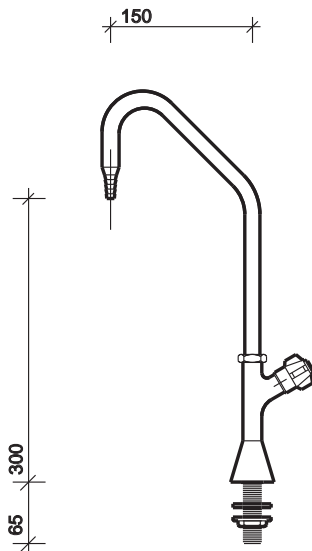

finish

Plastic coated.