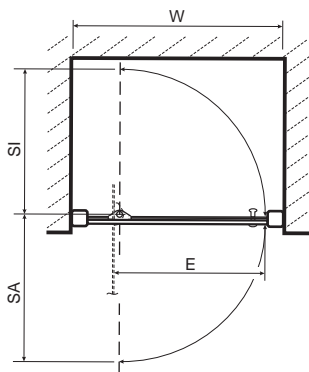

All measurements shown are in millimetres. Drawing sizes are not to scale.

Hotels

Commercial

Residential

Twyford