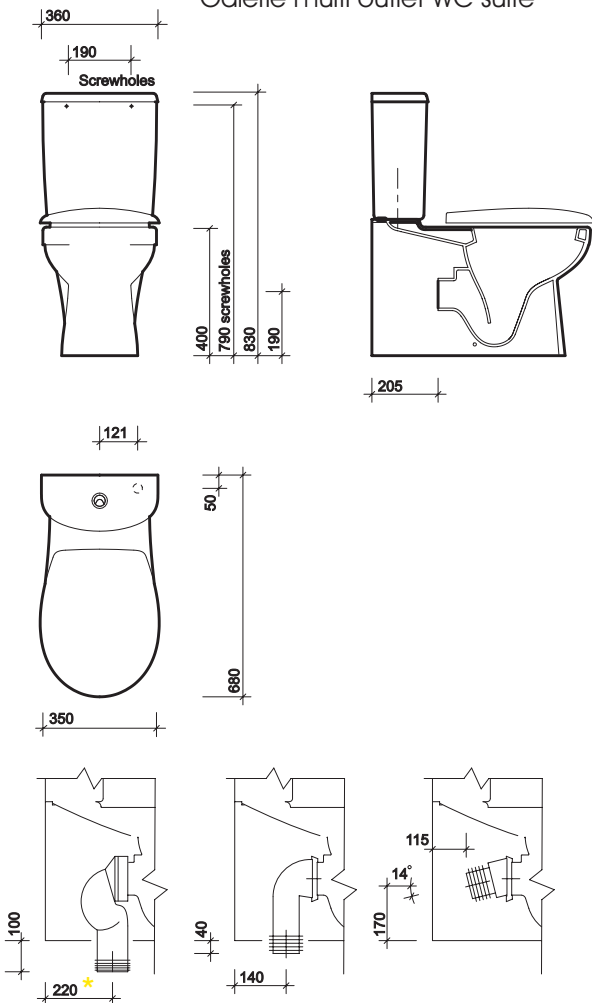

All measurements shown are in millimetres. Drawing sizes are not to scale.

to specify/order:

Please use the product reference shown below.

wc pan

Multi outlet **GN1145WH**

Cistern and fittings, with Total Install®, dual flush,
6/4 litres, push button:

BSIO **GN2396WH**

seat and cover

Seat and cover

With soft closing mechanism **GL7995WH**

SS bottom fix hinge **GN7815WH**

SS top fix hinge **GN7865WH**

wc outlet connector

P trap outlet connector **WF1240WH**

S or turned p trap connector **WF1241WH**

note

To achieve 220*mm roughing in as shown on illustration use McAlpine WC-CONQ connector or equivalent.

material

Vitreous china.

colour

White WH.

fixings

All fixings included.

Hotels

Commercial

Residential