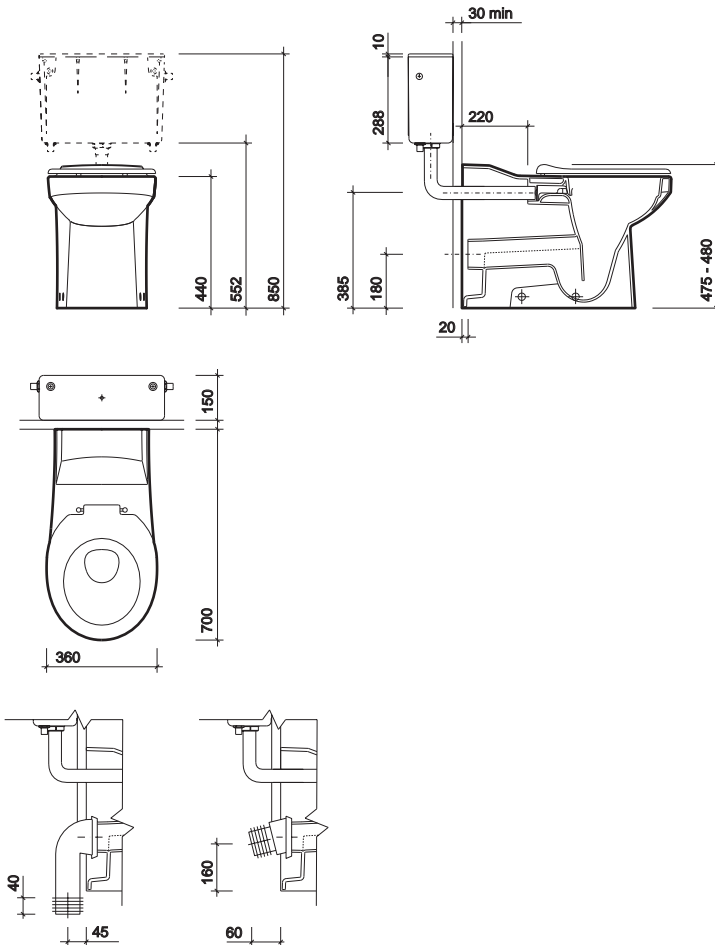

HBN 00-10 C, Code WC HD

material

Vitreous china.

colour

White WH.

All measurements shown are in millimetres. Drawing sizes
are not to scale.

Hotels

Healthcare