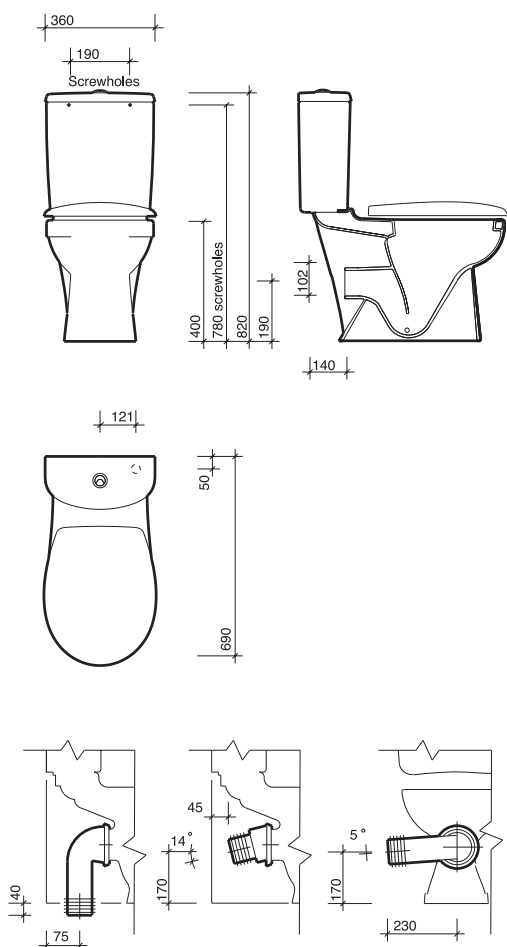

Vitreous china.

colour

White WH.

fixings

All fixings included.

All measurements shown are in millimetres. Drawing sizes are not to scale.

Hotels

Commercial