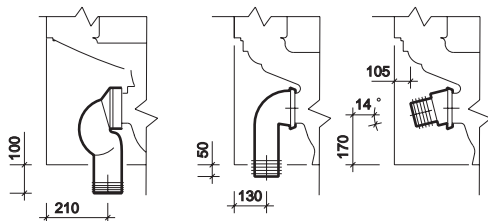

Vitreous china.

colour

White WH.

fixings

WC screwed to floor.

All measurements shown are in millimetres. Drawing sizes are not to scale.

AWARDED THE WATERWISE MARQUE

Best design WC for water reduction.