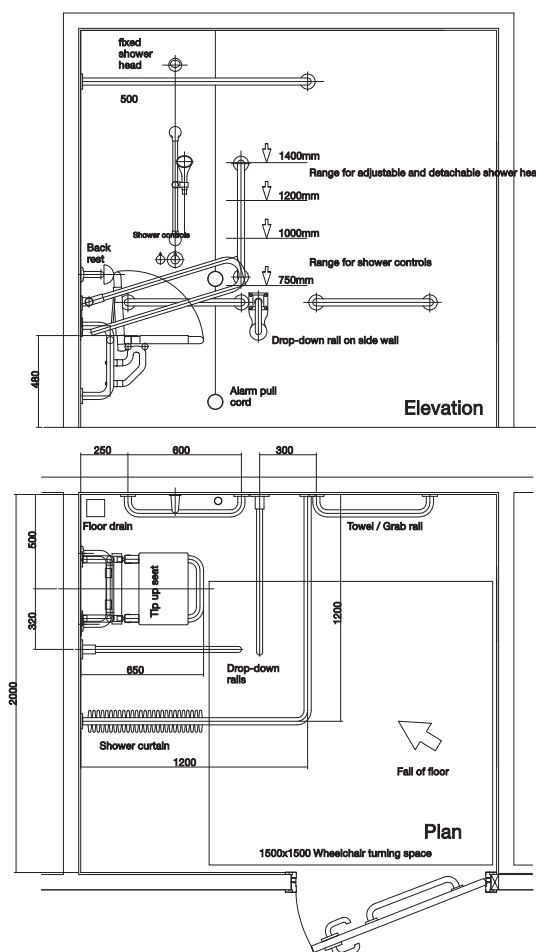

Typical Doc.M shower room layout

All measurements shown are in millimetres. Drawing sizes are not to scale.

Flow rates:										
Open outlet at 43 degrees centigrade										
Pressure drop (bars)	0.1	0.2	0.3	0.4	0.5	0.6	0.7	0.8	0.9	1.0
(l/min)	14	16	18	21	23	26	29	30	32	35

Hotels

Healthcare

Education

Commercial

Less Able

Twyford