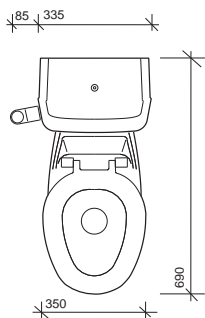

colour

White WH.

fixings

WC screwed to floor with fixings provided.
Cistern screwed to wall.

note

*Cistern is pre-set at 6 litres, to flush at 4 litres
remove the blue plug from syphon.

All measurements shown are in millimetres. Drawing sizes are not to scale.