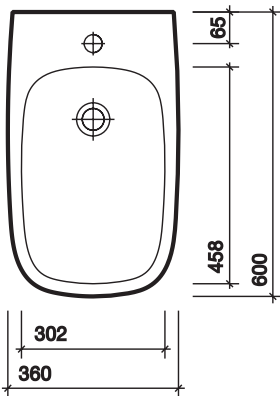

All measurements shown are in millimetres. Drawing sizes are not to scale.

Commercial

Healthcare

Twyford