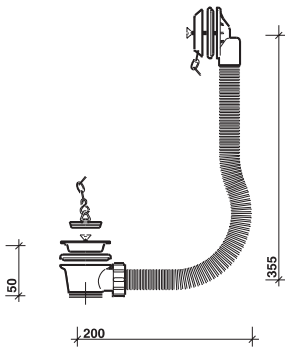

wastes & traps

Classique waste

to specify/order:

Please use the product reference shown below.

finishes

Chrome plated CP.

classique 1½" chain waste and overflow

Chrome plated

CQ5824CP