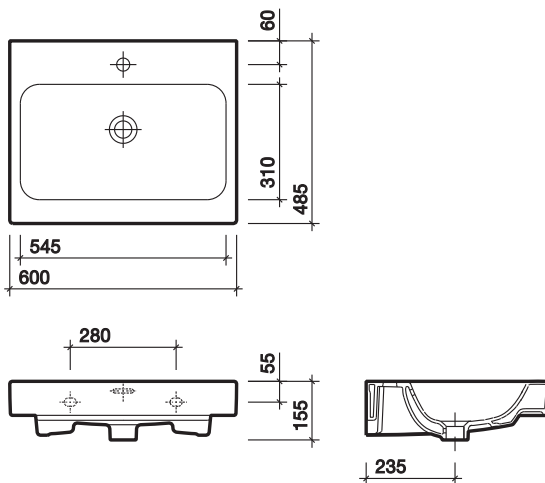

colours

White

fixings

(a) Basin fixed to wall with wall bolts.

All measurements shown are in millimetres. Drawing sizes are not to scale.

Hotels

Commercial

Residential