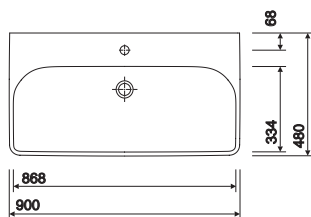

All measurements shown are in millimetres. Drawing sizes are not to scale.

Hotels

Residential

Twyford

138

e500 square 750,600

modern slim rim design washbasin
washbasin retains practical 120mm bowl depth
co-ordinating e500 square range