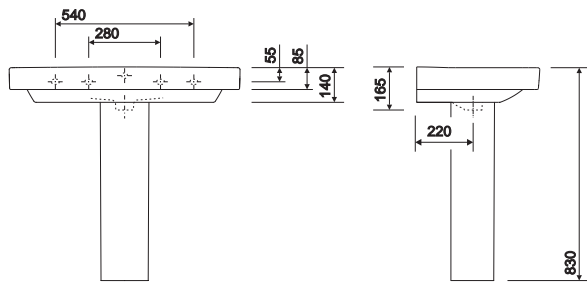

All measurements shown are in millimetres. Drawing sizes are not to scale.

Hotels

Residential

Twyford

138

e500 square 750,600

modern slim rim design washbasin
washbasin retains practical 120mm bowl depth
co-ordinating e500 square range