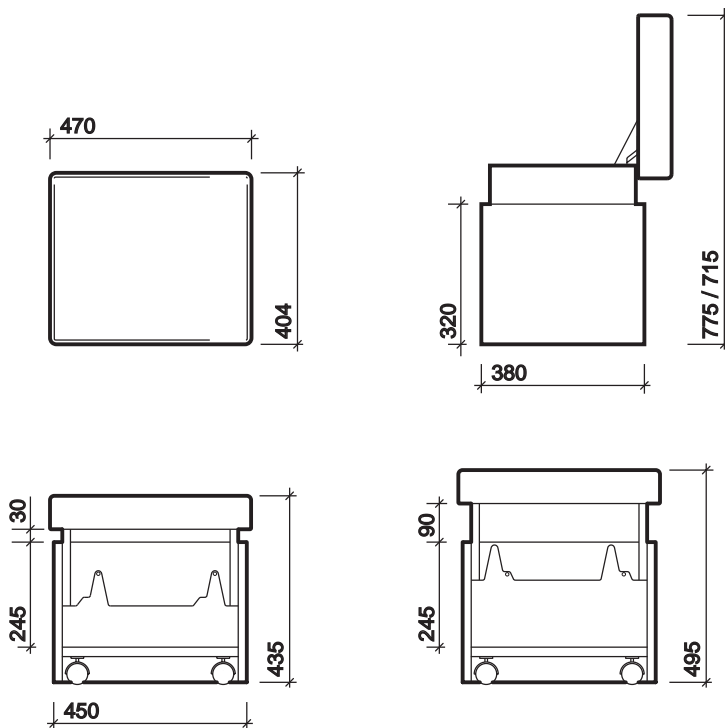

bathroom seat

Bathroom seat
470 x 495 x 404mm - White

TA0901WH

colours

White

material

Highly moisture resistant MDF.

All measurements shown are in millimetres. Drawing sizes are not to scale.