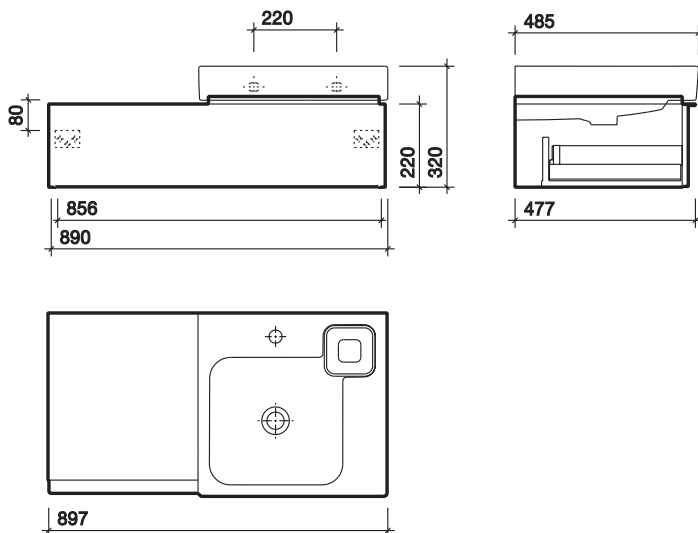

All measurements shown are in millimetres. Drawing sizes are not to scale.

Hotels

Residential

Twyford