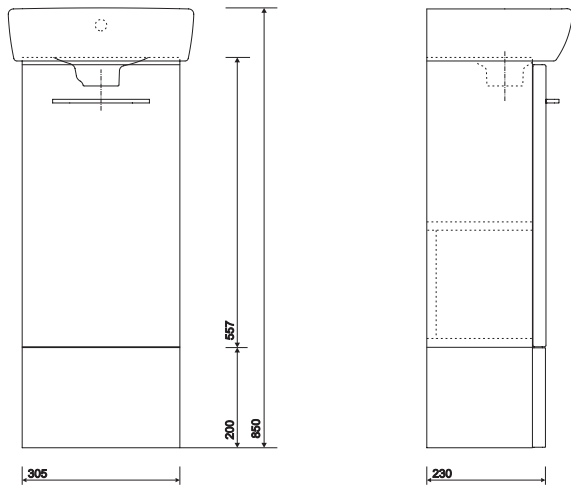

colours

White gloss, Grey ash wood

All measurements shown are in millimetres. Drawing sizes are not to scale.

Hotels

Residential

Twyford