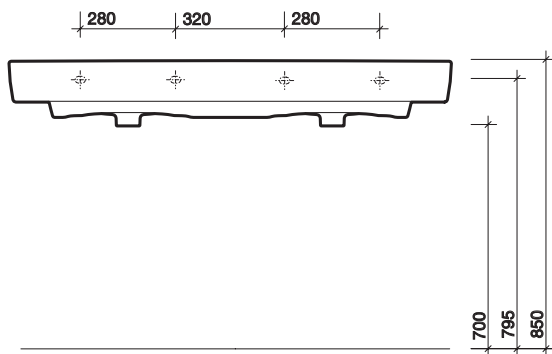

All measurements shown are in millimetres. Drawing sizes are not to scale.

Hotels

Residential

Twyford

143