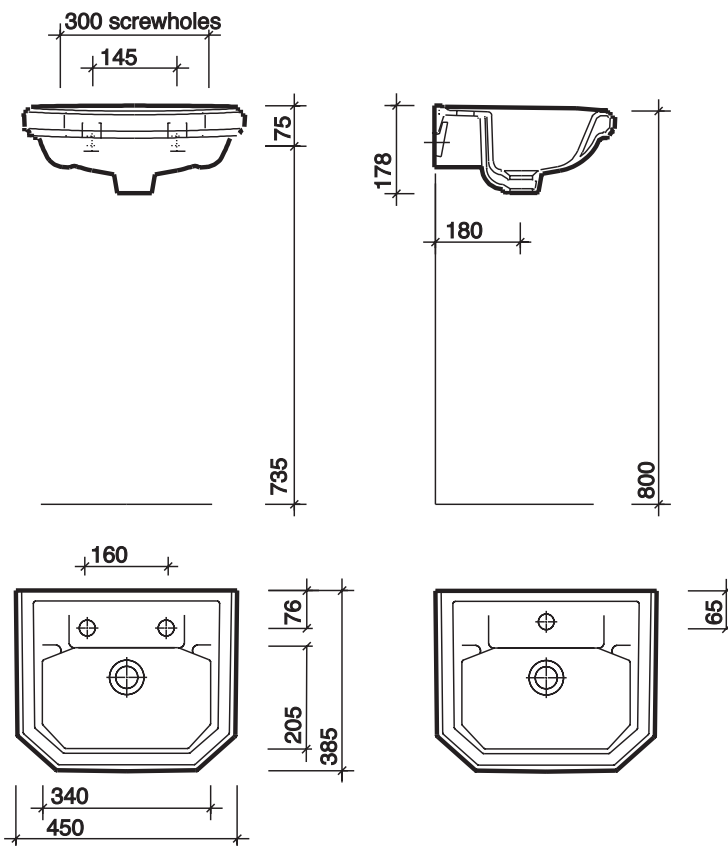

colours

White WH.

All measurements shown are in millimetres. Drawing sizes are not to scale.

Hotels

Residential

Twyford