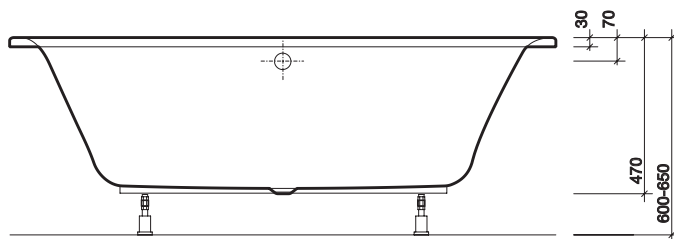

All measurements shown are in millimetres. Drawing sizes
are not to scale.

Hotels

Residential

Twyford

237