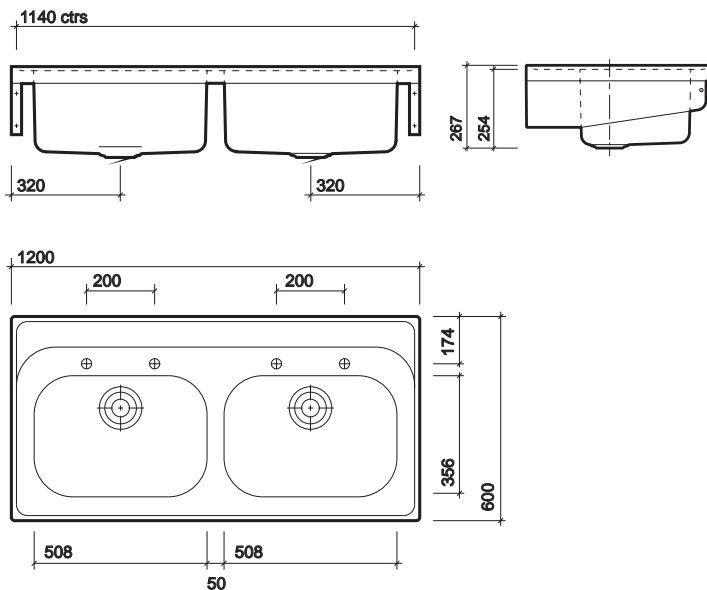

Hospital sink with double bowl, no tap holes, cantilever bracket & legs

to specify/order:

Please use the product reference shown below.

hospital sink

1200 x 600 x 254mm, includes waste,
satin polish finish: