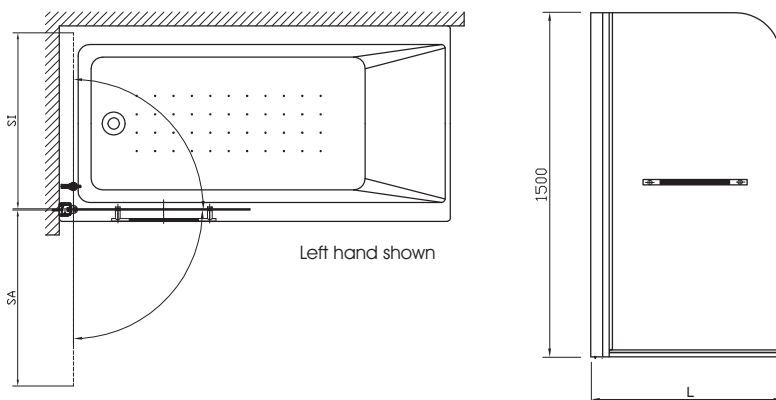

All measurements shown are in millimetres. Drawing sizes are not to scale.

Hotels

Commercial

Residential

Twyford