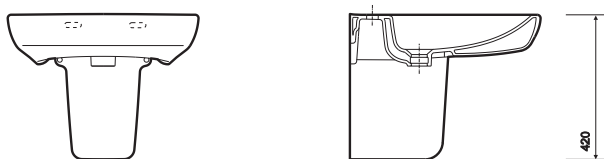

colours

White WH.

All measurements shown are in millimetres. Drawing sizes are not to scale.

Hotels

Education

Commercial

Residential

Less Able

Twyford