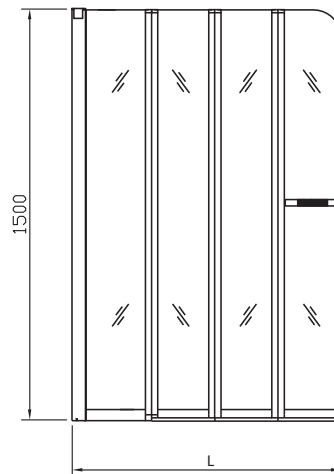

All measurements shown are in millimetres. Drawing sizes are not to scale.

Hotels

Commercial

Residential

Twyford