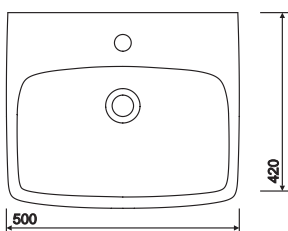

All measurements shown are in millimetres. Drawing sizes are not to scale.

Hotels

Residential

Twyford

e100 compact 450 furniture

co-ordinating accessories available
supplied pre-assembled & complete with fixings
flexible installation options