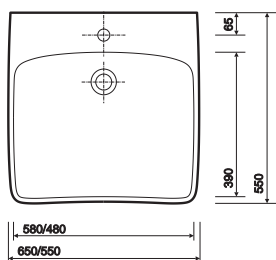

Vitreous China.

colours

White WH.

All measurements shown are in millimetres. Drawing sizes are not to scale.

Hotels

Education

Commercial

Residential