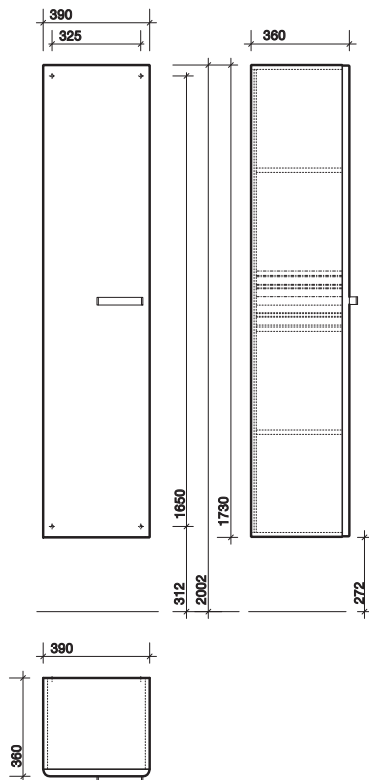

material

Highly moisture resistant MDF.

colours

White gloss, Red gloss, Wenge gloss

All measurements shown are in millimetres. Drawing sizes are not to scale.

Hotels

Residential

Twyford