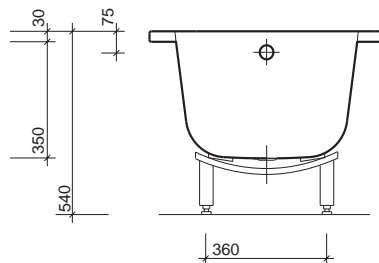

fixings

Bolt on adjustable legs. Secured to wall with clips provided.

All measurements shown are in millimetres. Drawing sizes are not to scale.

Hotels

Commercial

Residential

Twyford

250