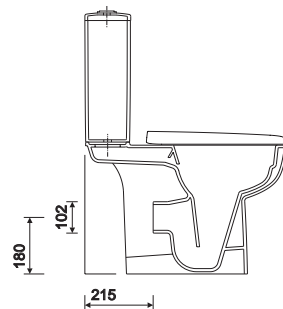

E500 rimfree close coupled WC,
round shaped cistern lid,
round shaped seat & cover

All measurements shown are in millimetres. Drawing sizes are not to scale.

to specify/order:

Please use the product reference shown below.