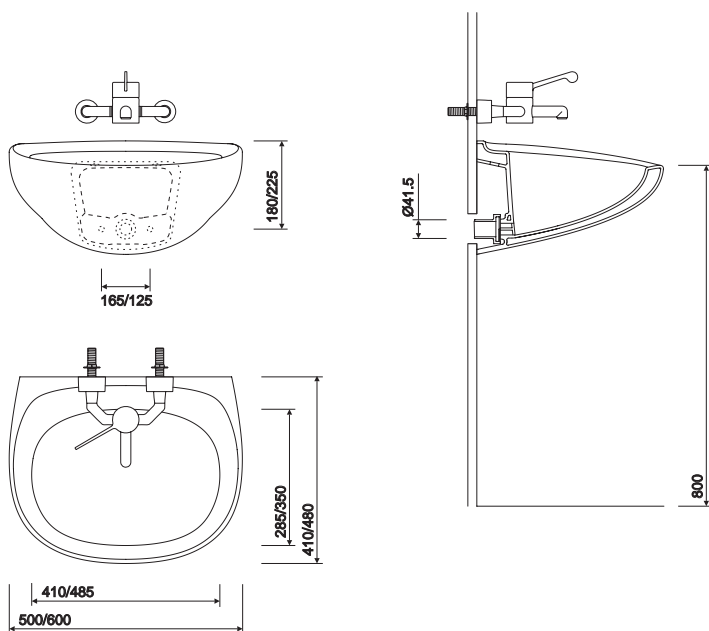

SF1056CP

approvals

HBN 00-10 C, code LB H M

material

Vitreous china.

colours

White WH

All measurements shown are in millimetres. Drawing sizes
are not to scale.