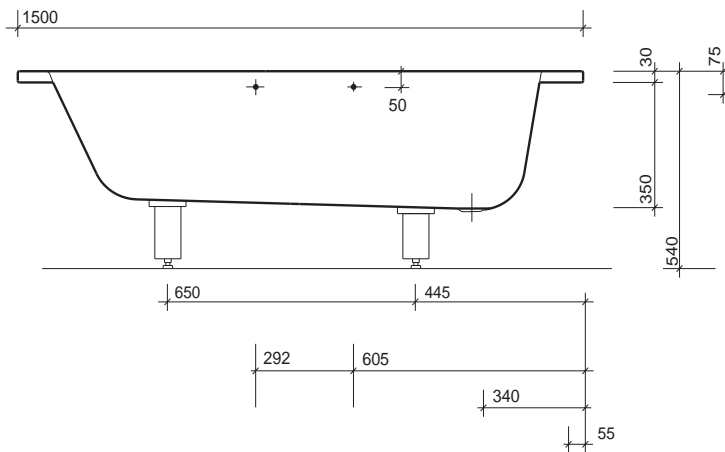

All measurements shown are in millimetres. Drawing sizes are not to scale.

Hotels

Commercial

Residential

Twyford

252

*

luna 1700 x 700