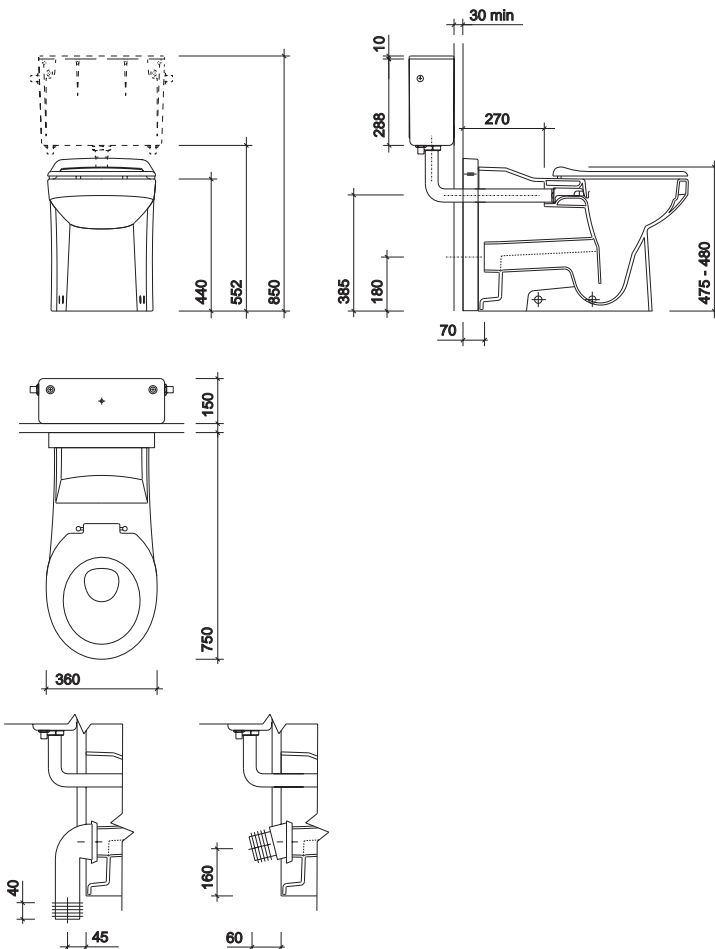

colour

White WH.

All measurements shown are in millimetres. Drawing sizes
are not to scale.

Hotels

Healthcare

Education

Commercial

Residential

Less Able

Twyford