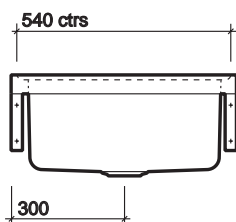

All measurements shown are in millimetres. Drawing sizes are not to scale.

Healthcare

Commercial

Twyford

417