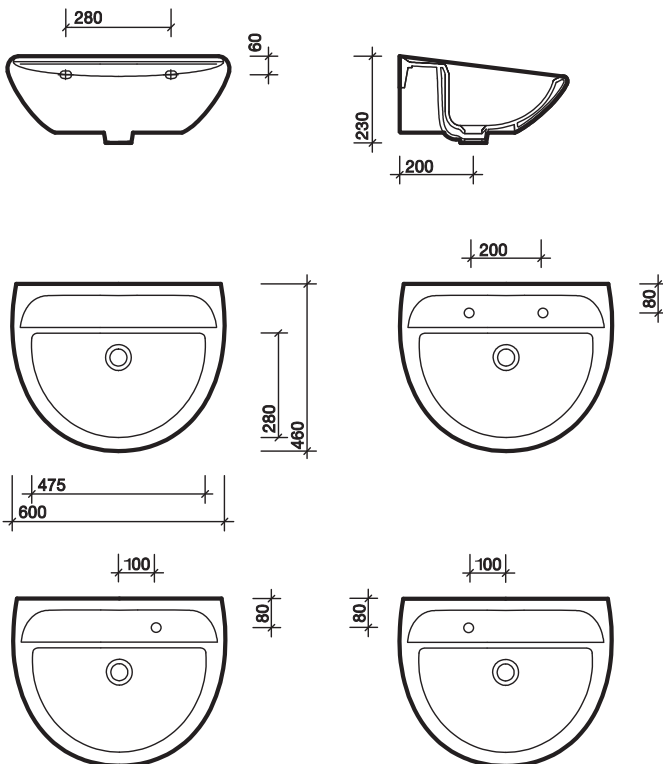

note

2 tap basin - 25mm holes.

1 tap basin - 32mm holes.

All measurements shown are in millimetres. Drawing sizes are not to scale.

Healthcare

Commercial

Twyford