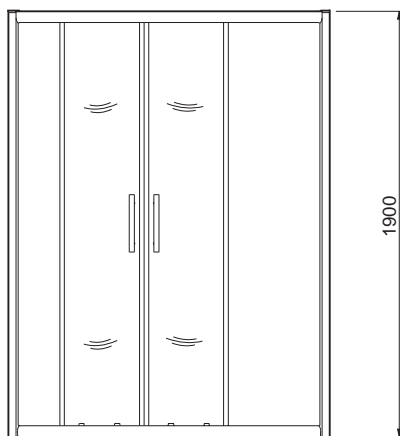

All measurements shown are in millimetres. Drawing sizes are not to scale.

Hotels

Commercial

Residential