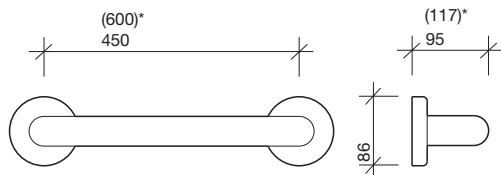

avalon support items

to specify/order:

Please use the product reference shown below

Grab rails

grab rail

Grab rail 450mm long
Grab rail 600mm long

AV4901..
AV4902..

material - Polyester coated aluminium.

colours - White WH, blue BE or grey GY.
(Blue RAL 5011, Luminance Values 6)
(Grey RAL 7005, Luminance Values 20)
(White RAL 9016, Luminance Values 90)

fixings Secure rail to wall using suitable fixings for wall structure. Concealed fittings.