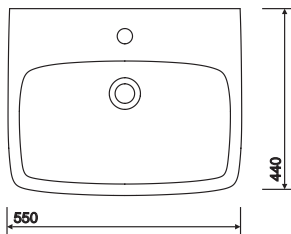

All measurements shown are in millimetres. Drawing sizes are not to scale.

Hotels

Residential

Twyford

e100 500 furniture

co-ordinating mirror cabinet & accessories available
supplied pre-assembled & complete with fixings and service space to help conceal
pipework
flexible installation options