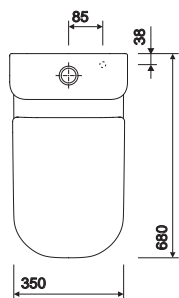

All measurements shown are in millimetres. Drawing sizes are not to scale.

to specify/order:

Please use the product reference shown below.

wc pan

Rimfree, horizontal outlet **E51148WH**

Square close coupled cistern & fittings:
4/2.6L BSIO, push button **E52396WH**

Note: Cistern is pre set 4/2.6L.
It can be re-set to 6/4L .

seat and cover - square

Top fix standard hinges **E57961WH**

Soft closing mechanism
std hinges **E57951WH**

wc outlet connector

P trap outlet connector **WF1240WH**

S or turned P trap connector **WF1241WH**

fixings

WC floor fixings supplied. Cistern screwed to wall.

material

Vitreous china.

colours

White WH.

Hotels

Residential

Less Able

Twyford