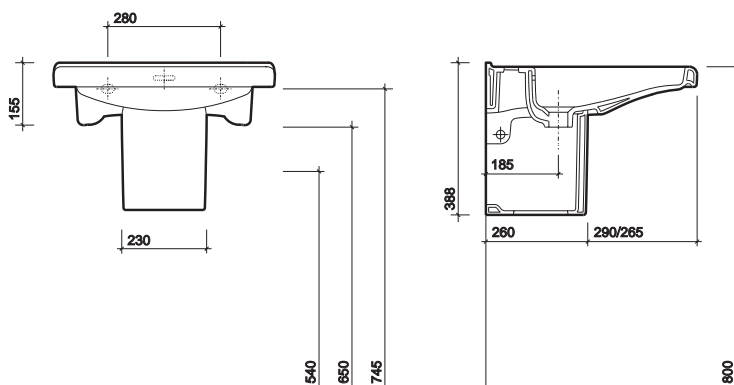

(b) Semi-pedestal with fixings.

*note

Furniture is only available to fit the 600 washbasin.

All measurements shown are in millimetres. Drawing sizes are not to scale.

Hotels

Education

Commercial

Residential