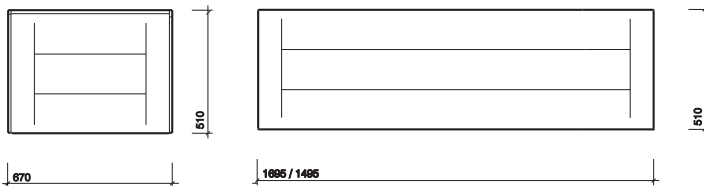

bath panels

to specify/order:

Please use the product reference shown below.

neptune/luna (dedicated to neptune/luna baths)

Design panel:

Front panel (for 1700mm baths) **NL7700WH**

Front panel (for 1500mm baths) **NL7500WH**

End panel (for 700 mm wide baths) **NL7701WH**

material

Moulded styrene 1.8mm thick.

colours

White WH.

fixings

Secured under bath rim using clips supplied with bath and screwed to timber blocks (not provided).

to specify/order:

Please use the product reference shown below.

omnifit

Front panel (for 1700mm baths) **PP2171WH**

Front panel (for 1524mm baths) **PP2175WH**

End panel
(for baths up to 800mm wide) **PP2172WH**

material

Moulded styrene 2mm thick.

colours

White WH.

fixings

Secured under bath rim using clips supplied with bath and screwed to timber blocks (not provided).

All measurements shown are in millimetres. Drawing sizes are not to scale.

Hotels

Commercial

Residential

Twyford