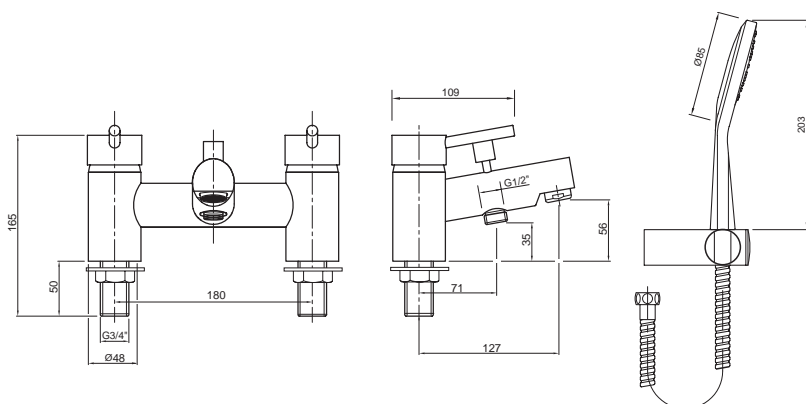

Deck Mounted Bath Shower Mixer – X605265CP

Flow Rate (Litres per minute)	0.2 Bar	0.5 Bar	1.0 Bar	2.0 Bar	3.0 Bar	5.0 Bar
Mixed Tap Outlet	12.7	20.5	29.3	43.1	52.8	68.2
Handset	6.1	14.1	21.1	35.1	43.0	55.5
Flow Limiter Fitted In Handset (Part No:XS9008XX)	2.6	4.7	5.5	6.7	6.2	6.5

All measurements shown are in millimetres. Drawing sizes are not to scale.

Hotels

Commercial

Residential

Twyford