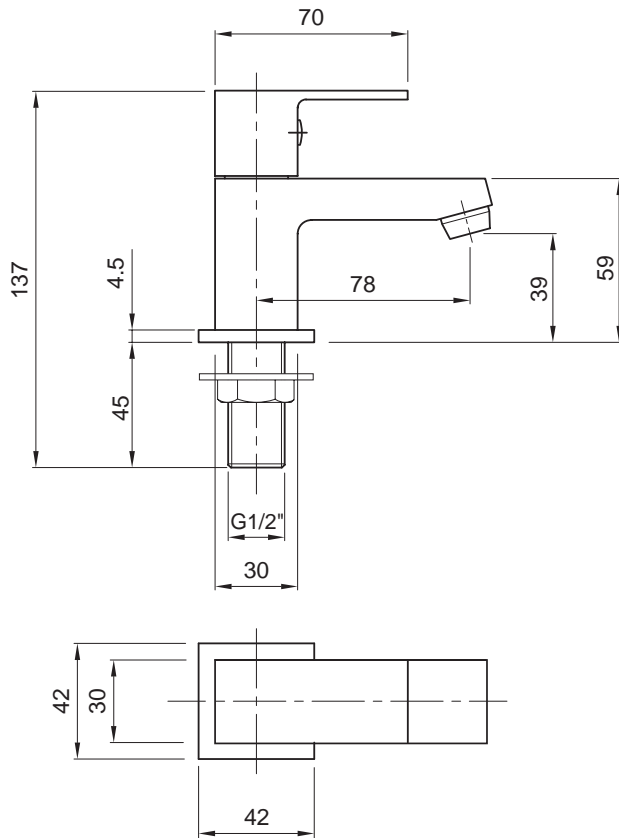

1/2" Basin Pillar Taps – X625205CP

Flow Rate (Litres per minute)	0.2 Bar	0.5 Bar	1.0 Bar	2.0 Bar	3.0 Bar	5.0 Bar
Standard Mixed	7.2	11.2	16.0	22.7	27.9	36.0
Flow Limiter Fitted (Part No:XS9006XX)	2.9	4.8	5.2	5.6	6.1	6

All measurements shown are in millimetres. Drawing sizes are not to scale.

to specify/order:

Please use the product reference shown below.

X62 basin pillar taps

X62 Basin 1/2" Pillar Taps

X625205CP

6 LPM Flow regulator

XS9006XX

finish

Chrome plated CP.

approvals

Product manufactured from WRAS approved materials

standards

Chrome plated to BS EN248

system requirements

Can be installed on any system

recommended operating pressure

Minimum operating pressure 0.2 bar.

Maximum operating pressure 5 bar.

note

Maximum surface thickness to fit tap is 33mm.
Plastic back nuts included.

Hotels

Commercial

Residential

Twyford