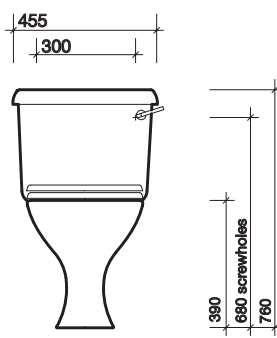

S or turned P trap connector **WF1241WH**

material

Vitreous china.

colour

White WH.

fixings

WC screwed to floor. cistern screwed to wall.

All measurements shown are in millimetres. Drawing sizes are not to scale.