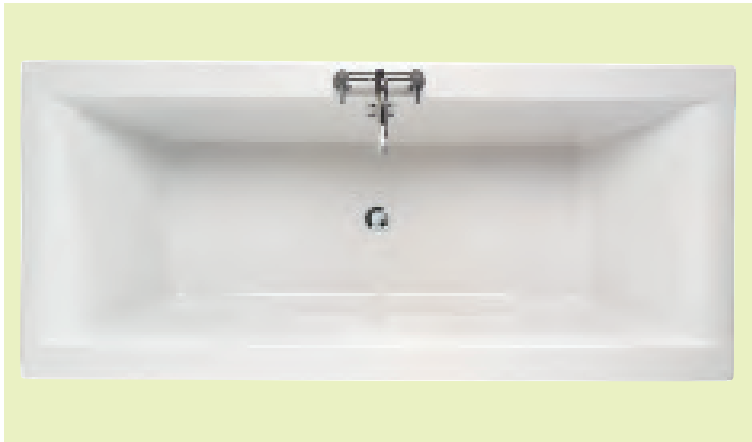

indulgence 1800 x 800

modern design luxury size bath
double ended design, central waste hole
ungripped bath

to specify/order:

Please use the product reference shown below.

bath

1800 x 800mm double ended acrylic bath,
ungripped:
No tap holes

ID8600WH

dedicated bath panels

1800mm front panel
800mm end panel

ID7121WH

ID7124WH

bath screen

Suitable for a folding or fixed bath screen.
Screen fits on non-tap side only.

dedicated waste

Extended pop-up waste, 1 1/2" and overflow:
Chrome plated

WF5371CP

taps & mixers

Refer to taps & mixers.

material

Made from acrylic sheet reinforced with
glass fibre. Encapsulated baseboard.

colours

White WH.