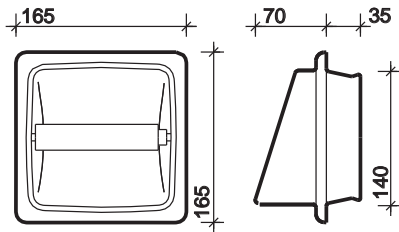

Toilet roll holder

to specify/order:

Please use the product reference shown below

toilet roll holder

VC9806WH

material

Vitreous china.

colours

White WH.

fixings

Recessed into wall.

All measurements shown are in millimetres. Drawing sizes are not to scale.

Hotels

Commercial

Residential