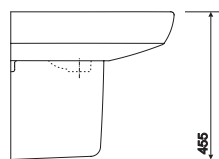

All measurements shown are in millimetres. Drawing sizes are not to scale.

Hotels

Education

Commercial

Residential

Twyford