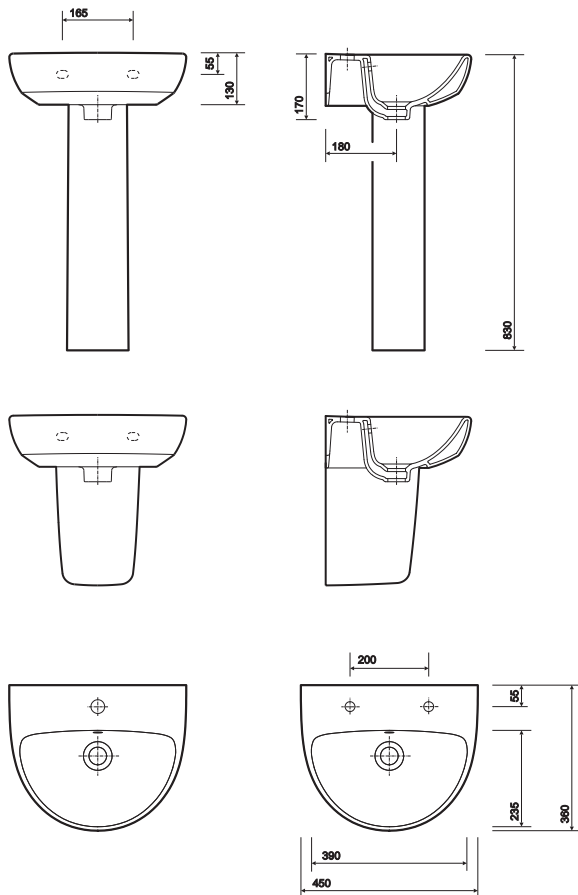

colours

White WH.

All measurements shown are in millimetres. Drawing sizes are not to scale.

Hotels

Education

Commercial

Residential

Twyford

120