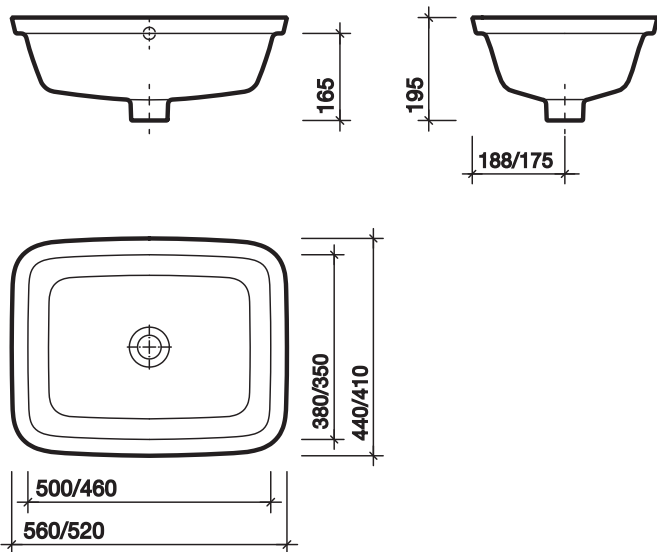

All measurements shown are in millimetres. Drawing sizes are not to scale.

Hotels

Education

Commercial

Residential

Twyford