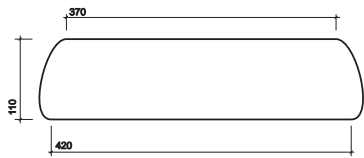

accessories

movable 'technogel' headrest - moulds to user's head for extra comfort
movable and reversible shelf can be used as additional seat - ideal for seated showering
or for use as a tray

All head rest

finishes

Grey.

to specify/order:

Please use the product reference shown below.

all bath head rest (dedicated to all rectangular bath)

Head rest (grey)

TA6800GY