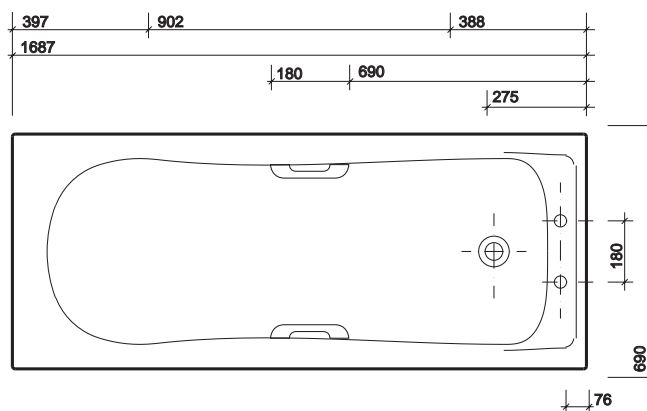

colours

White WH.

fixings

Supported on wooden frame with tubular
cradle. Note: Adjustable feet pre-assembled
secured to wall with clips provided.

All measurements shown are in millimetres. Drawing sizes
are not to scale.