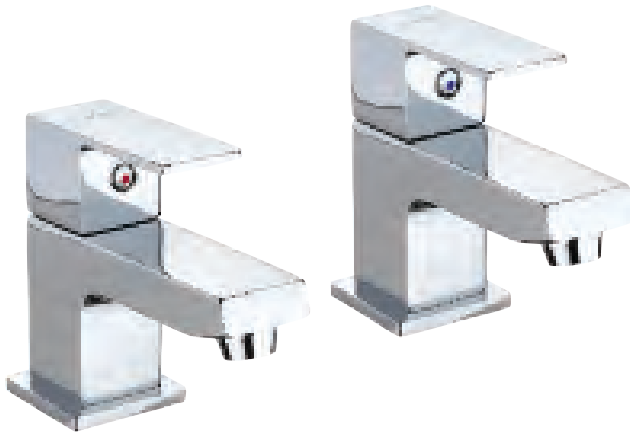

X62 basin pillar taps

1/4 turn ceramic cartridge suitable for both high & low pressure applications
flow regulator can be added to control water usage & comply with BREEAM

X62 Basin 1/2" Pillar Taps