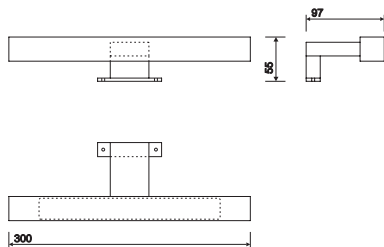

lighting kit

Lighting kit

E10003XX

finish

Chrome plated

note

LED lighting kit. Voltage 230v, IP44, 3W/270 Lumen.