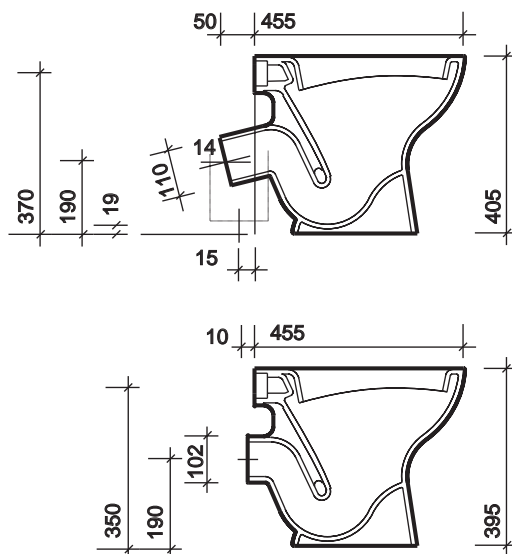

All measurements shown are in millimetres. Drawing sizes are not to scale.

Commercial

Residential

Twyford

nile squatting pan

Nile squatting pan

to specify/order:

Please use the product reference shown below.