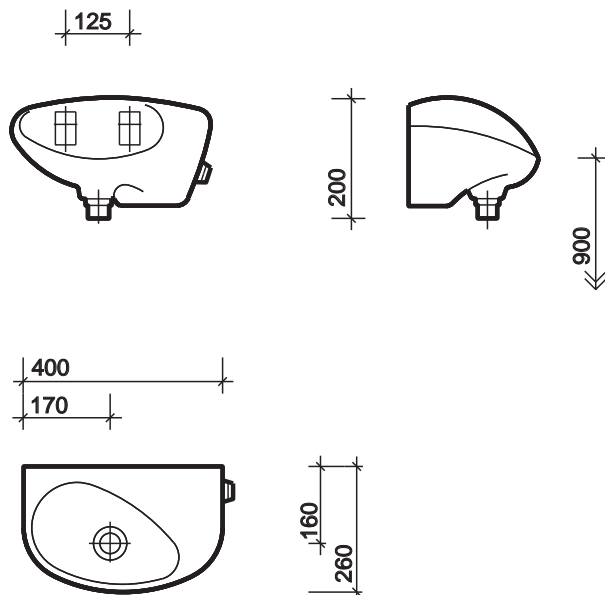

All measurements shown are in millimetres. Drawing sizes are not to scale.

Education

Commercial

Twyford

175