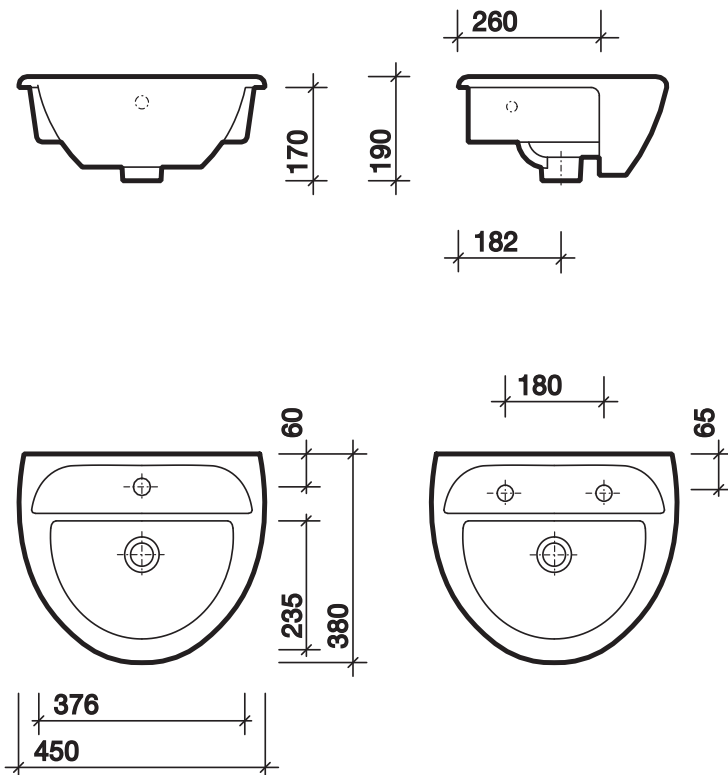

note

2 tap basin - 25mm holes.

1 tap basin - 32mm holes.

The basin is designed to fit furniture units with a worktop thickness between 15-40mm and a front face thickness up to 25mm.

All measurements shown are in millimetres. Drawing sizes are not to scale.