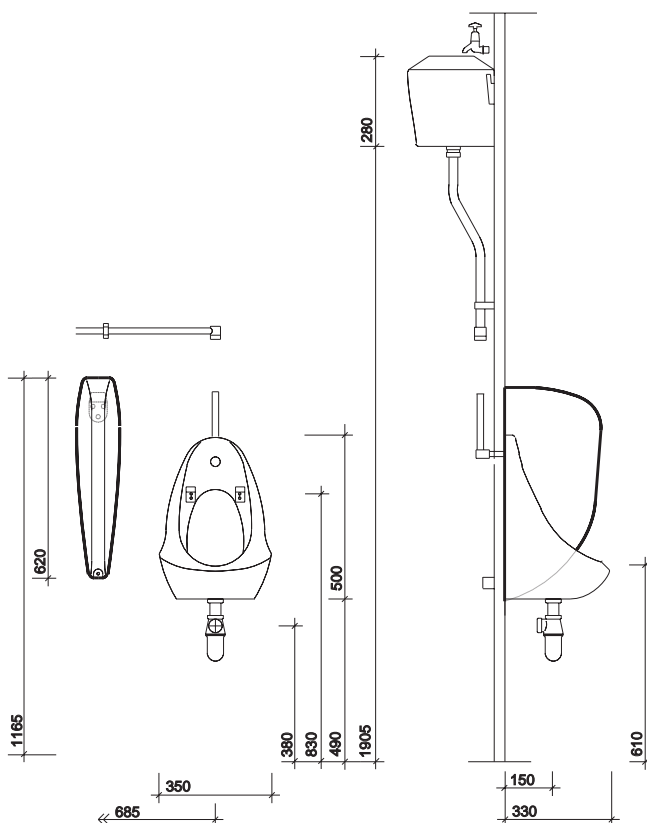

colour

White WH.

All measurements shown are in millimetres. Drawing sizes are not to scale.

Hotels

Education

Commercial