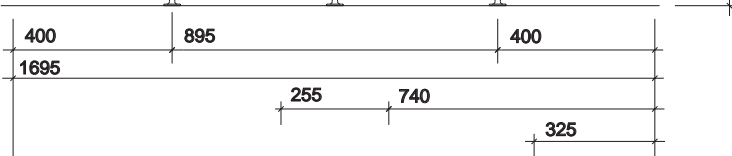

All measurements shown are in millimetres. Drawing sizes are not to scale.

Hotels

Residential

Commercial

Twyford

240

opal (with tread) 1500 x 700

soft tread pattern covers full length of base
space saving for smaller bathrooms
available with or without grips