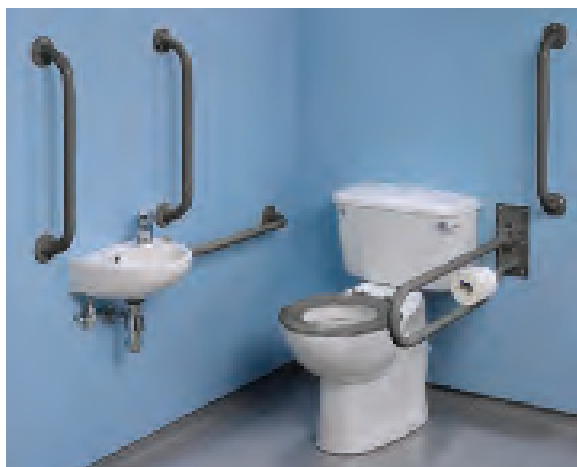

Doc.M value pack with grey grab rails & seat

to specify/order:

Please use the product reference shown below.

Doc.M value pack

With white grab rails and seat
With blue grab rails and seat
With grey grab rails and seat

PK8184WH
PK8184BE
PK8184GY

comprising components

*Avalon HO pan
*Doc.M value cistern, fittings & standard lever - 6 litre flush
Doc.M seat ring, stainless steel hinge
Doc.M 360 Handrinse basin, 2 tap including fixings
Tap hole stopper for handrinse basin
Spray mixer lever operated tap
**Mixing valve - thermostatic TMV3 (SF1337XX)
5 Doc.M support rails
Doc.M hinged support rail and toilet roll holder
Pan fixings
Cistern cover clips

note

The products included in the set and the layout details are in accordance with those laid down in the Building Regulations Approved Document M (2004 edition) published 3rd May 2006.

wc outlet connector

P trap outlet connector
S or turned P trap connector

WF1240WH
WF1241WH

approvals

LABC certificate, ref: 469-5-20
**WRAS Approved
TMV3

material

Vitreous china.
Grab rails in powder coated steel.

colours

Vitreous china in white only.
Rails and seat in white, blue or grey.

White WH (White RAL 9003, Luminance Values 76)
Blue BE (Blue RAL 5011, Luminance Values 6)
Grey GY (Grey RAL 7005, Luminance Values 20)

All measurements shown are in millimetres. Drawing sizes are not to scale.

Hotels

Healthcare

Education

Commercial

Less Able

Twyford

438