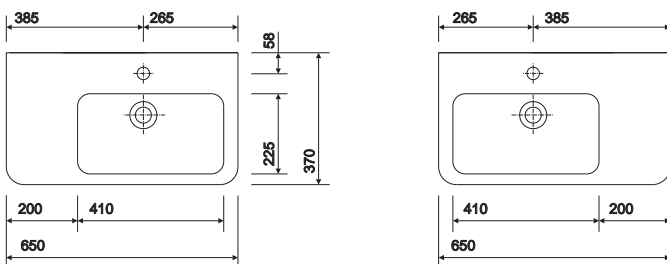

alternative fixings

Total Install® pack - fixing for non
load bearing walls. Refer to Total Install.

All measurements shown are in millimetres. Drawing sizes
are not to scale.

Hotels

Commercial

Residential

Twyford