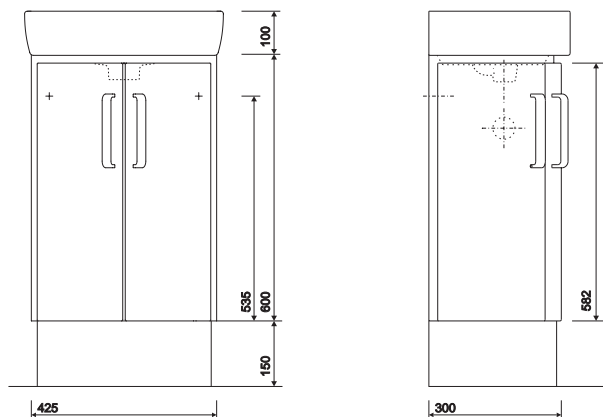

All measurements shown are in millimetres. Drawing sizes are not to scale.

Hotels

Residential

Twyford