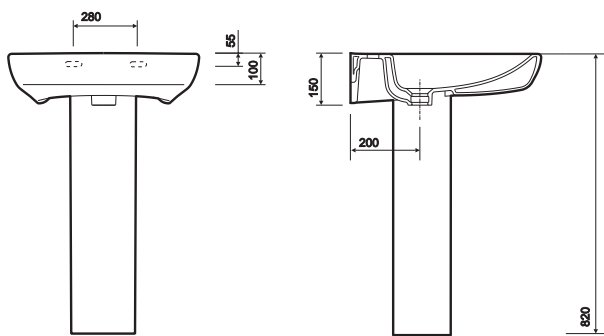

colours

White WH.

All measurements shown are in millimetres. Drawing sizes are not to scale.

Hotels

Education

Commercial

Residential

Less Able

Twyford