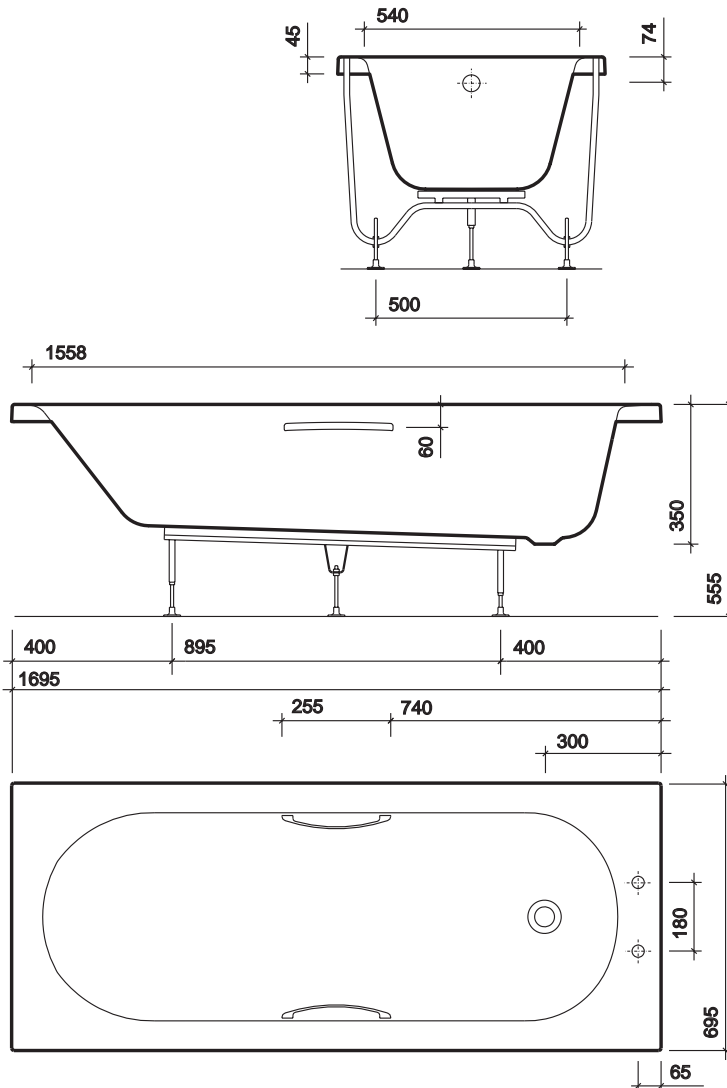

All measurements shown are in millimetres. Drawing sizes are not to scale.

Hotels

Residential

Commercial

Twyford