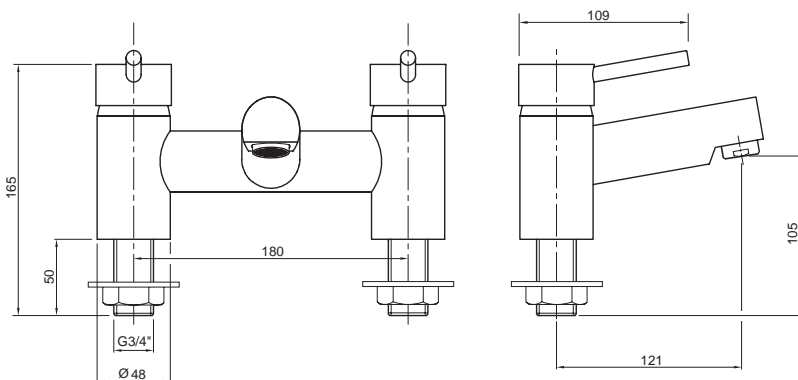

note

Maximum surface thickness to fit tap is 33mm. Plastic back nuts included.

Deck Mounted Bath Filler – X605255CP

Flow Rate (Litres per minute)	0.2 Bar	0.5 Bar	1.0 Bar	2.0 Bar	3.0 Bar	5.0 Bar
Standard Mixed	16.4	26.7	38.5	54.5	66.7	86.1

All measurements shown are in millimetres. Drawing sizes are not to scale.

Hotels

Commercial

Residential

Twyford