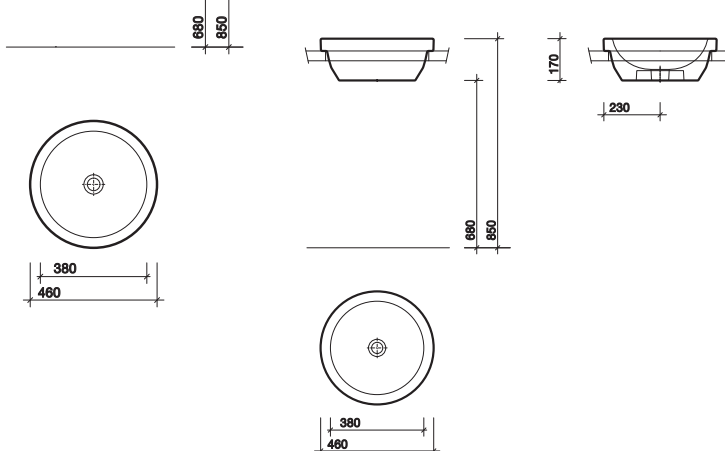

All measurements shown are in millimetres. Drawing sizes are not to scale.

Hotels

Commercial

Residential