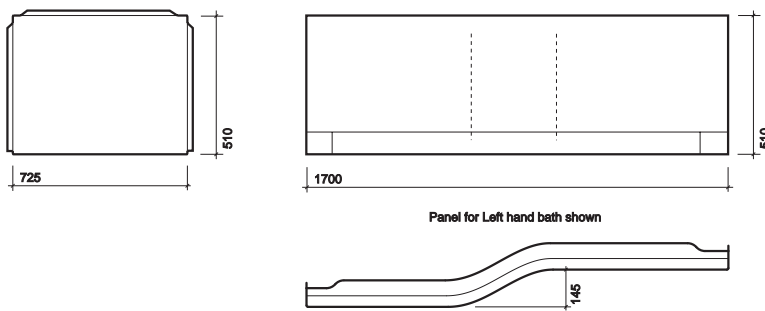

to specify/order:

Please use the product reference shown below.

all (dedicated to all offset family bath)

Front panel 1700mm left hand **TA7171WH**

Front panel 1700mm right hand **TA7191WH**

End panel 750mm **TA7122WH**

material

Moulded polystyrene:
Front panel 4mm thick
End panel 3mm thick.

colours

White WH.

fixings

Secured under bath rim using clips supplied with panel and screwed to timber blocks along the floor (not provided).