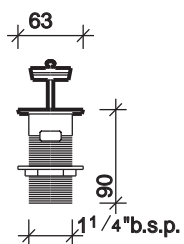

lift up waste

applications

General purpose captive plug waste, available slotted for basins with overflow and unslotted for basins without overflow. Anti vandal.

finishes

Chrome plated CP.

lift up waste 1 1/4"

Slotted, chrome plated

WF9365CP

Unslotted, chrome plated

WF9364CP

All measurements shown are in millimetres. Drawing sizes are not to scale.

For sector applications please refer to washbasin

Twyford