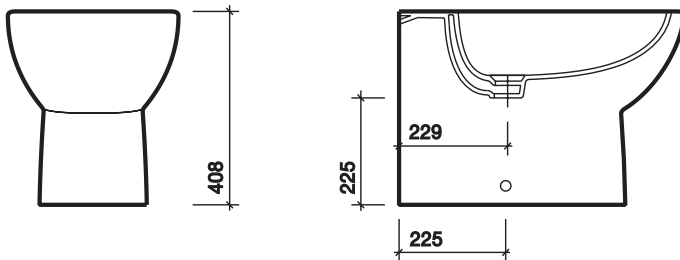

All measurements shown are in millimetres. Drawing sizes are not to scale.

Commercial

Healthcare

Twyford