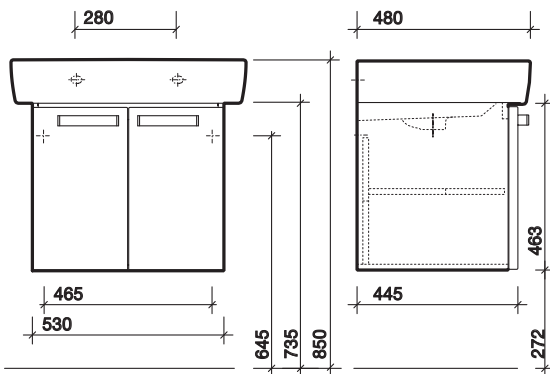

colours

White gloss, Red gloss, Wenge gloss

All measurements shown are in millimetres. Drawing sizes are not to scale.

Hotels

Residential

Twyford

221

galerie plan 550 furniture