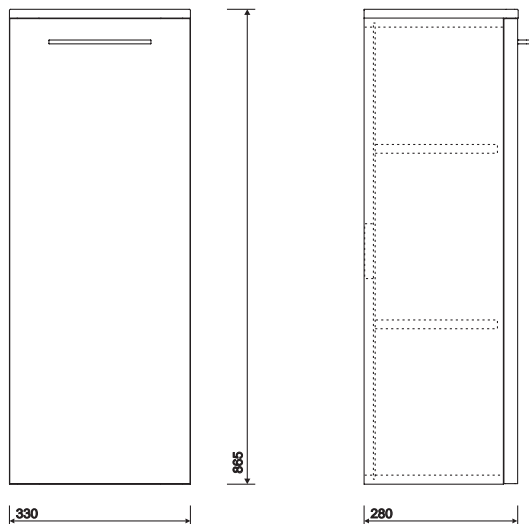

2 x E10171WH
2 x E10171GA

2 x E10371WH
2 x E10371GA

E10171WH + E10371WH
E10171GA + E10371GA

E10371WH + E10171WH
E10371GA + E10171GA

Note: Each unit door is reversible to accommodate stacked combinations as shown above.

White Gloss

Grey Ash Wood

All measurements shown are in millimetres. Drawing sizes are not to scale.

Hotels

Residential

Twyford