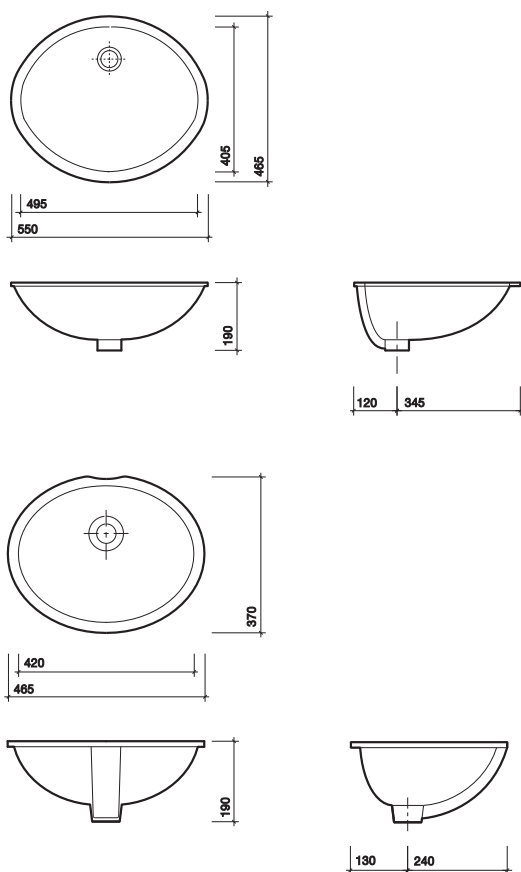

All measurements shown are in millimetres. Drawing sizes are not to scale.

to specify/order:

Please use the product reference shown below.

washbasin

550 x 465mm:

No tap hole – rear overflow

WB2060WH

465 x 370mm:

No tap hole – front overflow

WB3060WH

Please note: Rims not glazed to provide bonding surface for sealant.

taps & mixers

Refer to taps & mixers.

waste & traps

Refer to wastes & traps.

material

Vitreous china.

colour

White WH

fixings

Provided with fixing clips and fixing instructions. basin sealed to unit using silicone building sealant (not provided).

Hotels

Commercial

Residential

Twyford