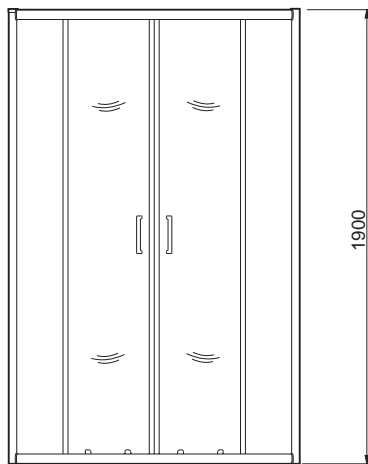

All measurements shown are in millimetres. Drawing sizes are not to scale.

Hotels

Commercial

Residential