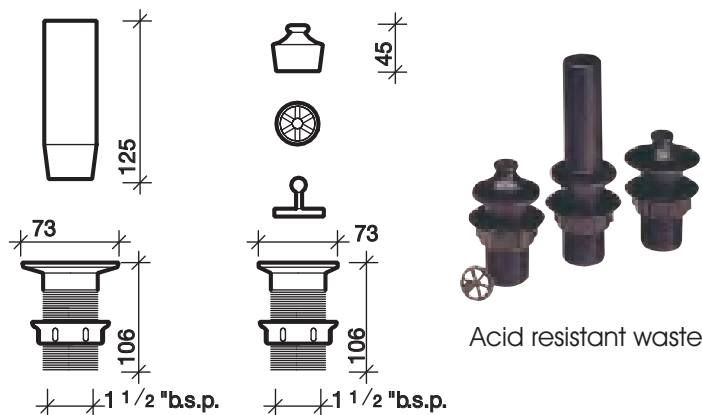

All measurements shown are in millimetres. Drawing sizes are not to scale.

For sector applications please refer to individual product pages.

Twyford

wastes & connectors

to specify/order:

Please use the 8 character reference shown below.