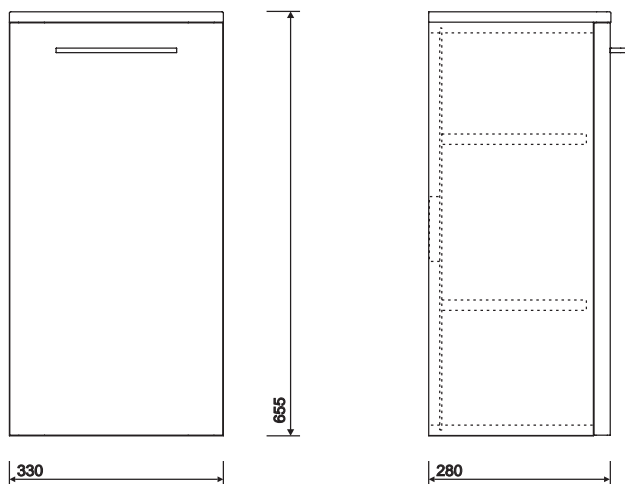

2 x E10171WH
2 x E10171GA

2 x E10371WH
2 x E10371GA

E10171WH + E10371WH
E10171GA + E10371GA

E10371WH + E10171WH
E10371GA + E10171GA

Note: Each unit door is reversible to accommodate stacked combinations as shown above.

All measurements shown are in millimetres. Drawing sizes are not to scale.

Hotels

Residential