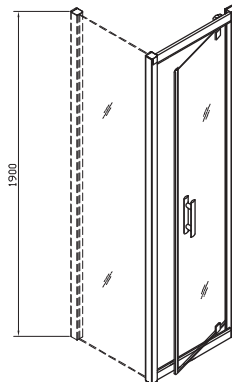

All measurements shown are in millimetres. Drawing sizes are not to scale.

Hotels

Commercial

Residential

Twyford