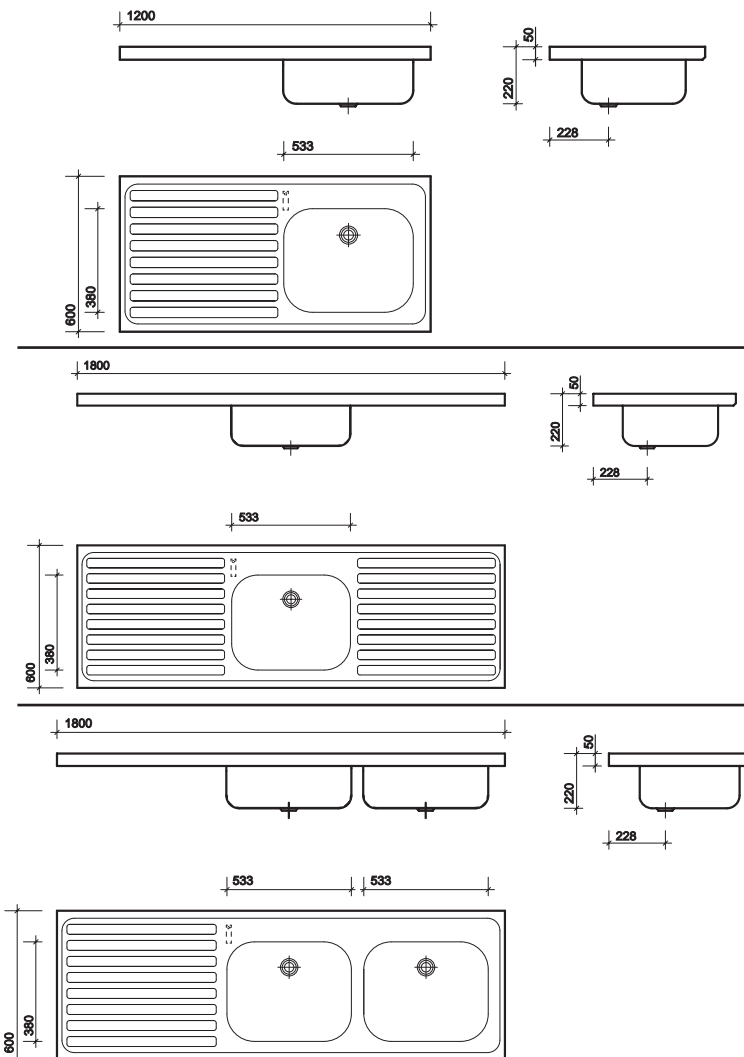

All measurements shown are in millimetres. Drawing sizes are not to scale.

to specify/order:

Please use the product reference shown below.

sink and drainer

1200 x 600 x 220mm

Single sink & single drainer, satin polish finish, waste:

2 tap RH drainer, LH sink **PS4050SS**

No tap RH drainer, LH sink ST A **PS4150SS**

2 tap LH drainer, RH sink **PS4051SS**

No tap LH drainer, RH sink ST A **PS4151SS**

1800 x 600 x 220mm

Single sink & 2 drainers, satin polish finish, waste:

2 tap central sink, LH & RH drainer **PS4052SS**

No tap central sink, LH & RH drainer ST B **PS4152SS**

1800 x 600 x 220mm

Double sink & single drainer, satin polish finish, waste:

2 tap RH drainer, LH sinks **PS4053SS**

No tap RH drainer, LH sinks ST C **PS4153SS**

2 tap LH drainer, RH sinks **PS4054SS**

No tap LH drainer, RH sinks ST C **PS4154SS**

fixings

Cantilever bracket, stainless steel:

Pair for 1200 & 1800 (single sink) **PS9018SS**

Leg supports, stainless steel:

Pair for 1200 & 1800 (single sink) **PS9019SS**

Legs set (3 off) for 1800 (double sink) **PS4063SS**

taps & mixers

Refer to taps & mixers

approvals

HBN 00-10 C, code ST A/B/C (no tap).

material

Stainless steel type 304 to EN 1 4401 or SS2333,

AFNOR Z 6 CN 18-09, BS 304S31.

1.2mm (top) 0.9mm (bowl) steel thickness.

colour

Stainless steel.

Healthcare

Commercial

Twyford

421