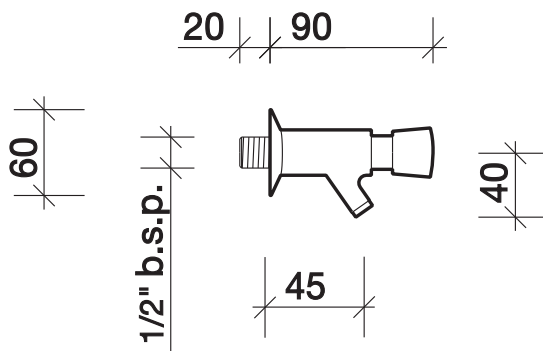

to specify/order:

Please use the product reference shown below.

non-concussive bib tap

*Single **SF2153CP**

plate - for bib taps:

150mm projection, single **SF2705CP**

190mm projection, single **SF2706CP**

finish

Chrome plated CP.

approvals

*WRAS Approved

recommended operating pressure

Minimum operating pressure 0.2 bar.

Maximum operating static pressure 10 bar.

Flow straightener.

note

At an inlet pressure of 1 bar taps give approximately 10 seconds (+ or - 3 seconds) of flow after button is pressed.

Flow rates SF2153CP										
Pressure (bar)	0.1	0.2	0.4	0.6	0.8	1.0	2.0	3.0	4.0	5.0
With restrictor (l/min)	2	3	4	5	6	6	7	7	7.5	7.5
Without restrictor (l/min)	4	6	9	11	13	14.5	21	25.5	N/A	N/A

All measurements shown are in millimetres. Drawing sizes are not to scale.

Hotels

Education

Commercial

Less Able

Twyford