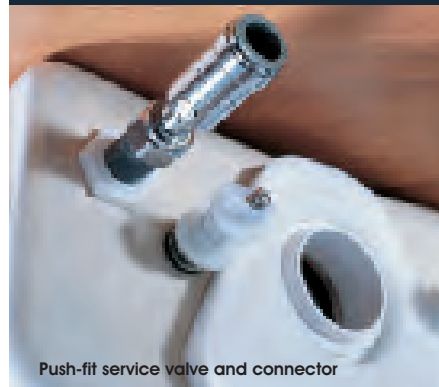

Clean, green Rimfree®

Available on
Moda, 3D, Galerie,
e100 and e500
collections

Moda

Getting your installation spot on

Total Install[®] from Twyford

Twyford have spent a lot of time over the years talking to and discussing bathroom installation with installer, developers, architects and specifiers, in fact with all professionals across the spectrum of sanitary ware fitting. This has resulted in an installation system called Total Install[®]. The Twyford Total Install[®] system enables bathrooms to be fitted through an array of ingenious factory-fitted professional fittings. A quick and easy high quality finish, can be achieved using fewer tools, whilst also providing products that can be easily maintained.

See listed here the Total Install[®] features that can be found on our products, all of which are designed to make installation quicker and simpler, every time!

Washbasins - Wall brackets

Factory fitted wall brackets

Washbasins - Tap holes

Smaller tap holes

WC Suites

Push-fit service valve and connector

Twyford Total Install[®] washbasins are supplied complete with factory fitted wall brackets and wall fixings for use on plaster board walls only. The brackets for the washbasins can be adjusted for easy post-installation tiling without removal. Please note, the brackets are non-load bearing and are for positioning only, therefore must be used in conjunction with a full pedestal.