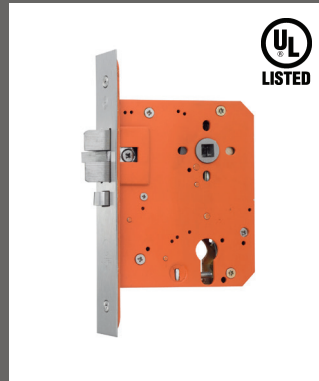

9980P
99 series euro profile cylinder
deadlocking function (Storeroom).
Finishes: SS • PS • BF