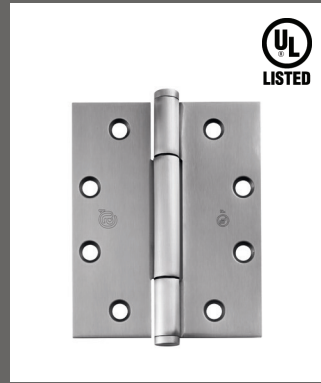

Allgood hardware electromagnetic hold open device.

Finishes: SS • PS • BF

**9409B**

Allgood hardware floor mounted bracket for 9409.

Finishes: SS • PS • BF

**9410**

Allgood hardware surface mounted sleeve for 9409.

# Hinges

**8042**  
Allgood hardware 4 1/2" x 4" concealed bearing triple knuckle butt hinge.  
Finishes: SS • PS • BF

**8043**  
Allgood hardware 4 1/2" x 4 1/2" concealed bearing triple knuckle butt hinge.  
Finishes: SS • PS • BF