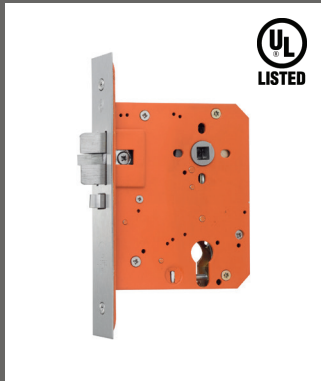

9970P
99 series euro profile cylinder
non-deadlocking function (Storeroom).
Finishes: SS • PS • BF