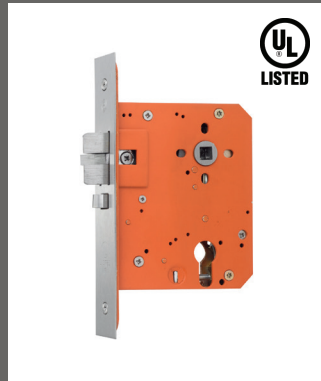

9971HBP
99 series euro profile cylinder
non-deadlocking function with holdback
facility (Storeroom).
Finishes: SS • PS • BF