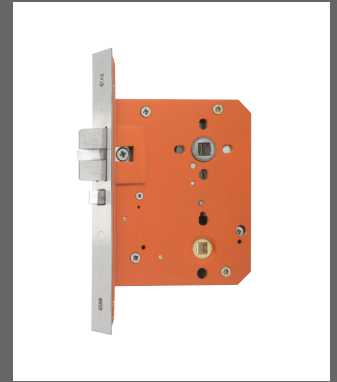

9968HD
99 series mortice bathroom lock (Privacy).
Finishes: SS • PS • BF