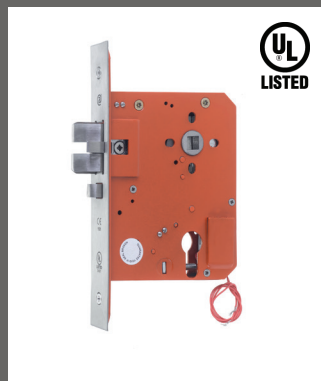

9945P5/6
99 series euro profile cylinder electric
fail safe lockset.
Finishes: SS • PS • BF