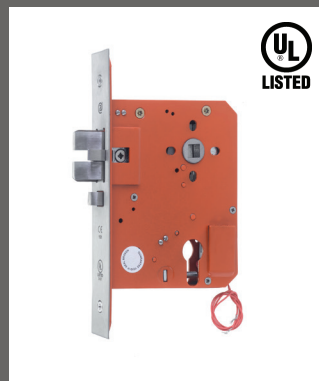

9946P5/6
99 series euro profile cylinder electric
fail secure lockset.
Finishes: SS • PS • BF