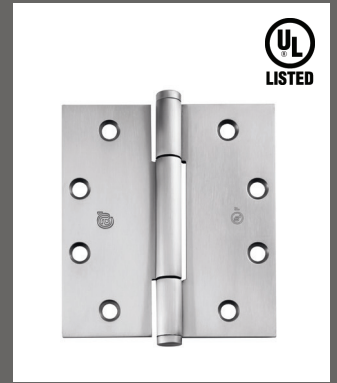

# Hinges

**8042**  
Allgood hardware 4 1/2" x 4" concealed bearing triple knuckle butt hinge.  
Finishes: SS • PS • BF

**8043**  
Allgood hardware 4 1/2" x 4 1/2" concealed bearing triple knuckle butt hinge.  
Finishes: SS • PS • BF

**8044**  
Allgood hardware 5" x 4" concealed bearing triple knuckle butt hinge.  
Finishes: SS • PS • BF

**8045**  
Allgood hardware 5" x 4 1/2" concealed bearing triple knuckle butt hinge.  
Finishes: SS • PS • BF