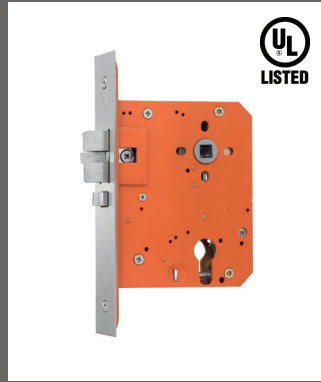

9962HDP
99 series apartment entrance lockset.
Finishes: SS • PS • BF