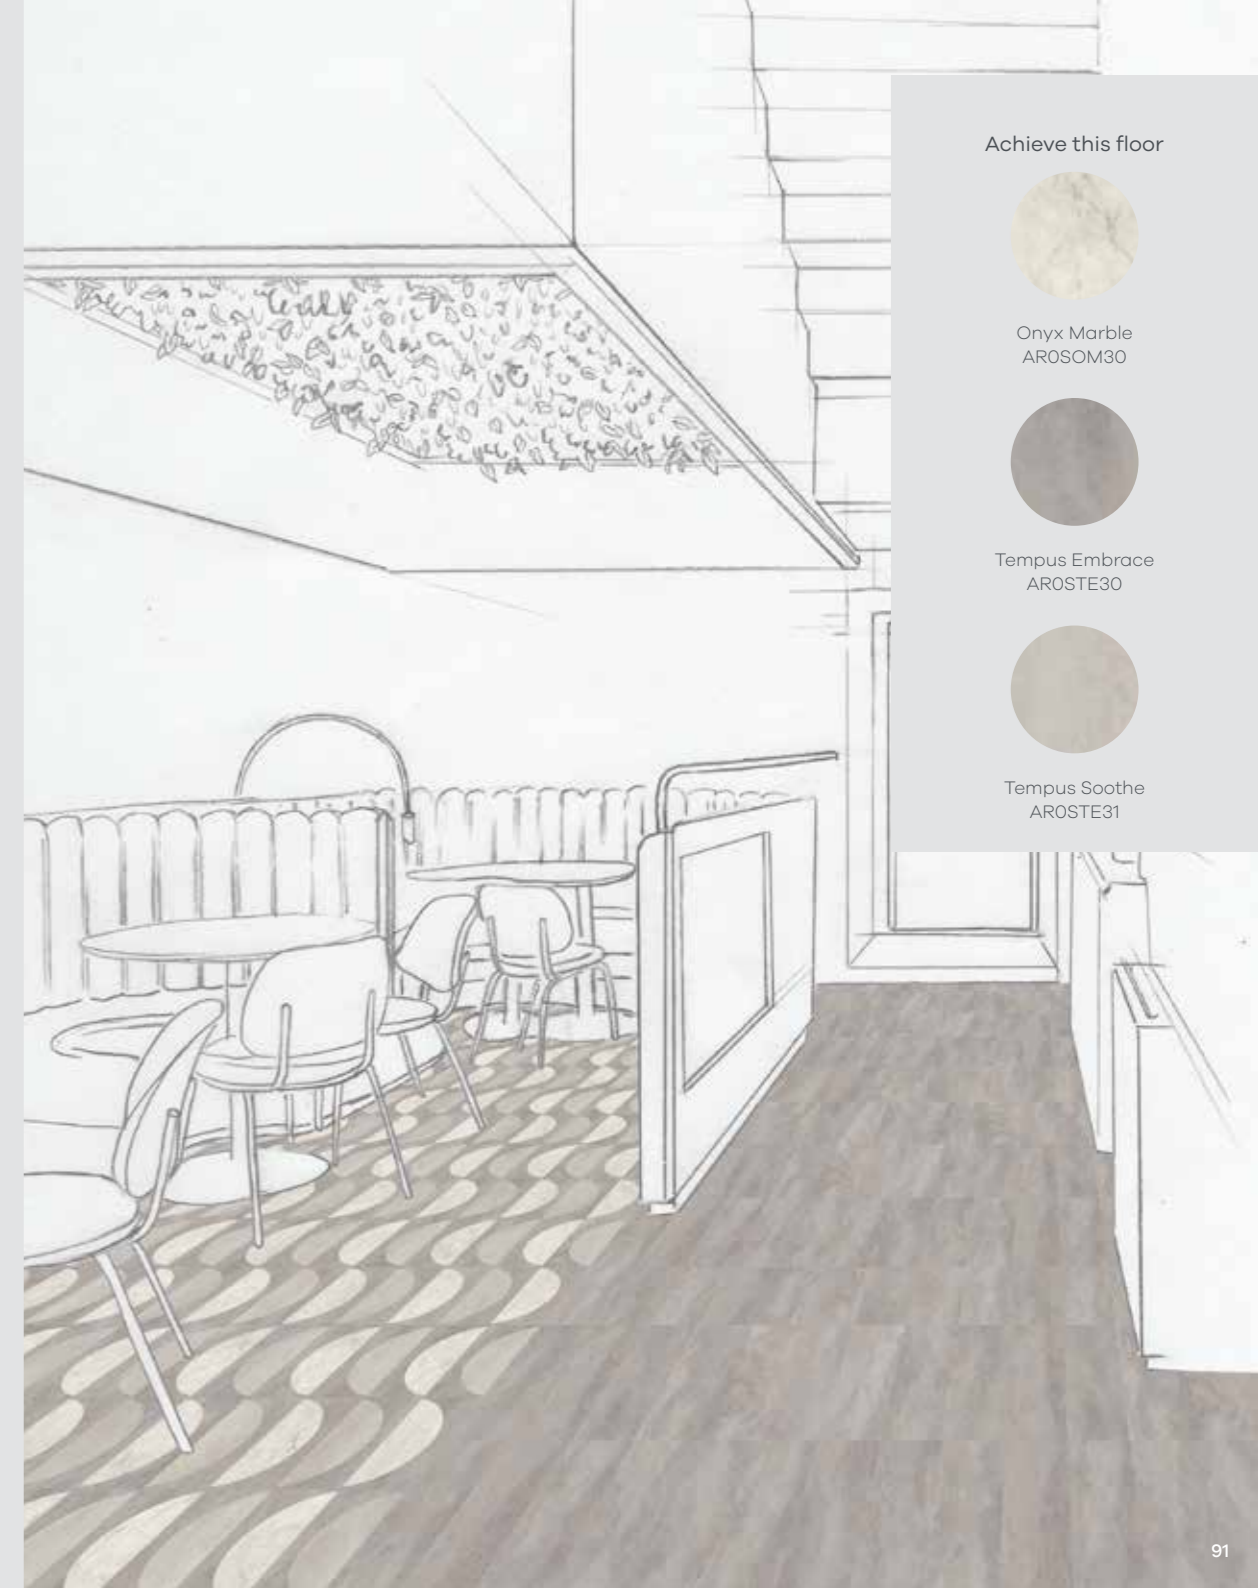

Designers' Choice

SMALL:

DC508
Tempus Harmony
Waterloo Concrete
Tempus Embrace

DC564
Onyx Marble
Tempus Embrace
Tempus Soothe

DC565
Diffusion Chambray
Diffusion Lux
Stucco Opaline

LARGE:

DC509
Tempus Soothe
Tempus Embrace Concrete
Tempus Pause

DC566
Grigio Classic Marble
Onyx Marble
Nero Classic Marble