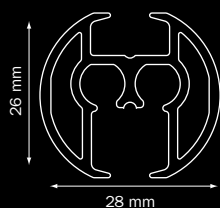

Standard colours

High quality, wear-resistant coating, highly colourfast, UV-resistant.
Other RAL colours & special coatings on request.

Features

Material:	aluminium
Colour:	white, natural anodised
Dimensions:	26 x 28 mm
Weight profile:	522 gr/m ¹
Mounting:	wall or ceiling

Profile specifications

Aluminium profile:

Colours with RAL code and lengths (m):

	RAL	4	5	6	7
white	9010		•	•	•
natural			•	•	•
black	9005			•	

Mounting surface:

- wood
- masonry/concrete

Bracket type:

- ceiling bracket
- wall bracket
- spacer bracket

L-shaped (shower)

U-shaped (shower)

Special (for example corner baths)

L-shaped (bath)

Straight rail

Specification guide

Material

- Aluminium EN AW-6060-T66.
- Anodised in accordance with the Qualanod standard.
- Powder coated in accordance with the Qualicoat standard.