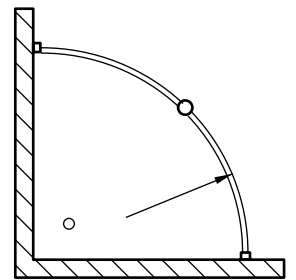

Bending:

bending radius	bending tool
R 15 cm	1015
R 25 cm	1015
R > 100 cm	1018

R 15 cm

R > 100 cm

Montage

Ceilingmounting 5100 with ceiling bracket 5153

Wall mounting 5100 with mini suspension hanger 4254

Wall mounting 5100 with wall bracket 5149

Mounting 5100 with wall bracket 5140

Ceiling mounting 5100: threaded rod set 4055-10, suspension hanger tube 4055-30 and with fixing set 4055-40.

Ceiling mounting with 4255

Application example

Standard shower rail situations and suspension hanger positions

L-shaped (shower)

U-shaped (shower)

Special (for example corner baths)

L-shaped (bath)

Straight rail

Specification guide

Material

- Aluminium EN AW-6060-T66.
- Anodised in accordance with the Qualanod standard.
- Powder coated in accordance with the Qualicoat standard.