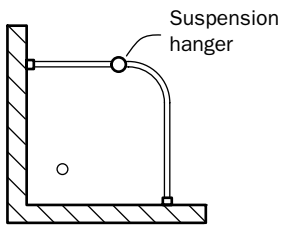

Bending:

bending radius	bending tool
R 15 cm	1015
R 25 cm	1015
R > 100 cm	1018

R 15 cm

R > 100 cm

Montage

Ceilingmounting 5100 with ceiling bracket 5153

Wall mounting 5100 with mini suspension hanger 4254

Wall mounting 5100 with wall bracket 5149

Mounting 5100 with wall bracket 5140

Ceiling mounting 5100: threaded rod set 4055-10, suspension hanger tube 4055-30 and with fixing set 4055-40.

Ceiling mounting with 4255

Application example

Standard shower rail situations and suspension hanger positions

L-shaped (shower)

U-shaped (shower)

Special (for example corner baths)

L-shaped (bath)

Straight rail

Specification guide

Material

- Aluminium EN AW-6060-T66.
- Anodised in accordance with the Qualanod standard.
- Powder coated in accordance with the Qualicoat standard.