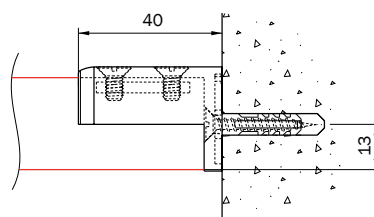

Bending:

bending radius	bending tool
R 15 cm	1015
R 25 cm	1015
R > 100 cm	1018

R 15 cm

R > 100 cm

Montage

Ceilingmounting 5100 with ceiling bracket 5153

Wall mounting 5100 with mini suspension hanger 4254

Wall mounting 5100 with wall bracket 5149

Mounting 5100 with wall bracket 5140

Ceiling mounting 5100: threaded rod set 4055-10, suspension hanger tube 4055-30 and with fixing set 4055-40.

Ceiling mounting with 4255

Application example

Standard shower rail situations and suspension hanger positions

L-shaped (shower)

U-shaped (shower)

Special (for example corner baths)

L-shaped (bath)

Straight rail

Specification guide

Material

- Aluminium EN AW-6060-T66.
- Anodised in accordance with the Qualanod standard.
- Powder coated in accordance with the Qualicoat standard.