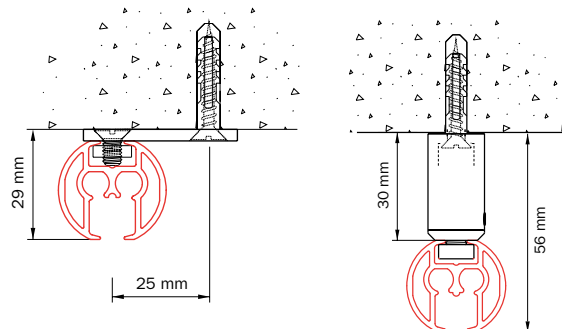

Profile specifications

Aluminium profile:

Colours with RAL code and lengths (m):

	RAL	4	5	6	7
white	9010		•	•	•
natural			•	•	•
black	9005			•	

Mounting surface:

- wood
- masonry/concrete

Bracket type:

- ceiling bracket
- wall bracket
- spacer bracket

Bending:

bending radius	bending tool
R 15 cm	1015
R 25 cm	1015
R > 100 cm	1018

R 15 cm

R > 100 cm

Montage

Ceilingmounting 5100 with ceiling bracket 5153

Wall mounting 5100 with mini suspension hanger 4254