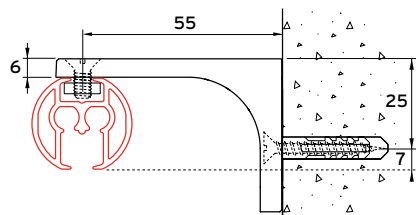

Bending:

bending radius	bending tool
R 15 cm	1015
R 25 cm	1015
R > 100 cm	1018

R 15 cm

R > 100 cm

Montage

Ceilingmounting 5100 with ceiling bracket 5153

Wall mounting 5100 with mini suspension hanger 4254

Wall mounting 5100 with wall bracket 5149

Mounting 5100 with wall bracket 5140

Ceiling mounting 5100: threaded rod set 4055-10, suspension hanger tube 4055-30 and with fixing set 4055-40.

Ceiling mounting with 4255

Application example

Standard shower rail situations and suspension hanger positions

L-shaped (shower)

U-shaped (shower)

Special (for example corner baths)

L-shaped (bath)

Straight rail

Specification guide

Material

- Aluminium EN AW-6060-T66.
- Anodised in accordance with the Qualanod standard.
- Powder coated in accordance with the Qualicoat standard.