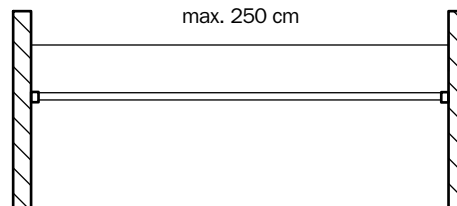

L-shaped (shower)

U-shaped (shower)

Special (for example corner baths)

L-shaped (bath)

Straight rail

Specification guide

Material

- Aluminium EN AW-6060-T66.
- Anodised in accordance with the Qualanod standard.
- Powder coated in accordance with the Qualicoat standard.