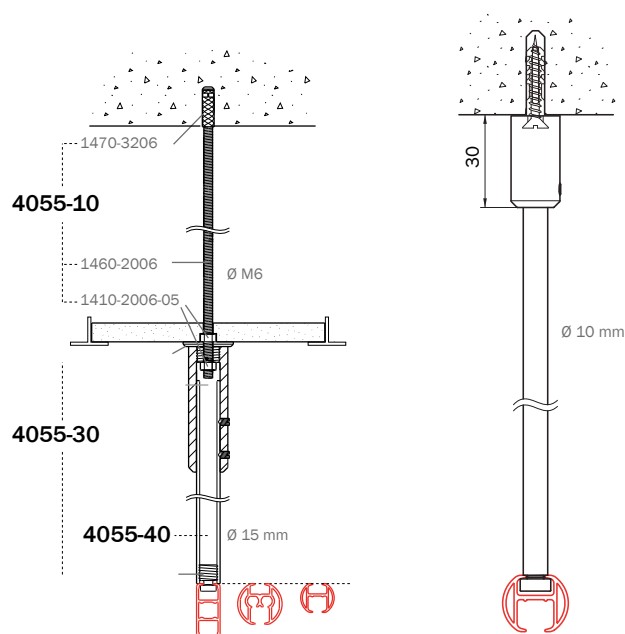

5100

shower curtain track
for care institutions

**The standard in
healthcare**

5100

shower curtain track practical & versatile

The Goelst shower curtain track 5100 is an ideal rail for your shower curtain. The rail has the looks of a classic curtain pole with the comfort of a high-quality curtain rail. The rail can be fitted with suspension hangers to be used in hospitals and care institutions. The Goelst 4200 can even be mounted without a suspension hanger between two walls up to a length of 180 cm. A very popular rail with many applications, such as in the care sector and residential homes.

Bending:

bending radius	bending tool
R 15 cm	1015
R 25 cm	1015
R > 100 cm	1018

R 15 cm

R > 100 cm

Montage

Ceilingmounting 5100 with ceiling bracket 5153

Wall mounting 5100 with mini suspension hanger 4254

Wall mounting 5100 with wall bracket 5149

Mounting 5100 with wall bracket 5140

Ceiling mounting 5100: threaded rod set 4055-10, suspension hanger tube 4055-30 and with fixing set 4055-40.

Ceiling mounting with 4255

Application example

Standard shower rail situations and suspension hanger positions

L-shaped (shower)

U-shaped (shower)

Special (for example corner baths)

L-shaped (bath)

Straight rail

Specification guide

Material

- Aluminium EN AW-6060-T66.
- Anodised in accordance with the Qualanod standard.
- Powder coated in accordance with the Qualicoat standard.