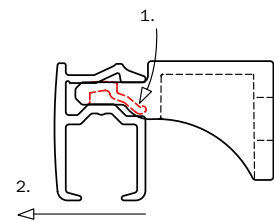

Bending:

bending radius	bending tool
R 10 cm	1015
R 15 cm	1015
R > 100 cm	1018

R 10 cm

R > 100 cm

Flow

The Goelst Flow System keeps pleats in curtains consistent. It can be used with small and wide channel tracks and, because of the broad assortment of components, it can be integrated in hand-drawn, cord-pulled and electrically operated systems.

The Flow System can also be used with curved curtain tracks. For further information, see the Flow product data sheet.

Mounting

Wall mounting
with wall bracket 5351

Ceiling mounting
with wall bracket 5350

Ceiling mounting with double bracket 2216
and ceiling support 5350

Application example

Mounting to suspended ceiling by means of grid bracket, this application is not suitable for heavy curtains.

Detail front view of extension bracket

Method for uncoupling wall bracket 5351 and rail 4800

Mounting with extension brackets 2015, 2018 or 2019 in combination with ceiling bracket 5350

Mounting guideline

The distance between the brackets can vary depending on the following factors: the mounting surface (wood, concrete or plaster), the weight of the curtains and the curtain fabric production method, the specific application and the system usage intensity. General advice: with the curtains open, place additional brackets where the pleats bunch together. Also place additional brackets before and after bends.