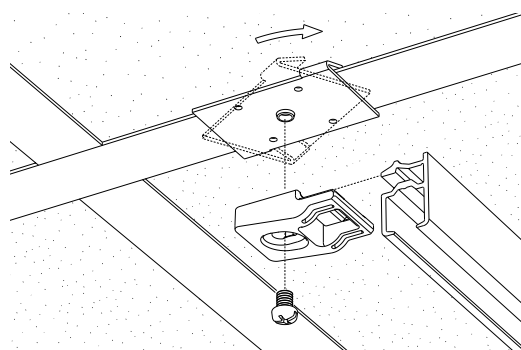

Bending:

bending radius	bending tool
R 10 cm	1015
R 15 cm	1015
R > 100 cm	1018

R 10 cm

R > 100 cm

Flow

The Goelst Flow System keeps pleats in curtains consistent. It can be used with small and wide channel tracks and, because of the broad assortment of components, it can be integrated in hand-drawn, cord-pulled and electrically operated systems.

The Flow System can also be used with curved curtain tracks. For further information, see the Flow product data sheet.

Mounting

Wall mounting
with wall bracket 5351

Ceiling mounting
with wall bracket 5350

Ceiling mounting with double bracket 2216
and ceiling support 5350

Application example

Mounting to suspended ceiling by means of grid bracket, this application is not suitable for heavy curtains.

Detail front view of extension bracket