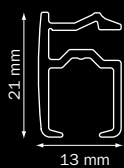

Standard colours

High quality, wear-resistant coating, highly colourfast, UV-resistant.
Other RAL colours & special coatings on request.

Features

Material:	aluminium
Colour:	white, natural anodised
Dimensions:	21 x 13 mm
Weight profile:	231 gr/m ¹
Mounting:	wall or ceiling

Profile specifications

Aluminium profile:

Colours with RAL code and lengths (m):

	RAL	4	5	6	7
white	9010	•	•	•	•
natural				•	

Mounting surface:

- wood
- masonry/concrete

Bracket type:

- ceiling bracket
- wall bracket
- spacer bracket

Bending:

bending radius	bending tool
R 10 cm	1015
R 15 cm	1015
R > 100 cm	1018

R 10 cm

R > 100 cm

Flow

The Goelst Flow System keeps pleats in curtains consistent. It can be used with small and wide channel tracks and, because of the broad assortment of components, it can be integrated in hand-drawn, cord-pulled and electrically operated systems.