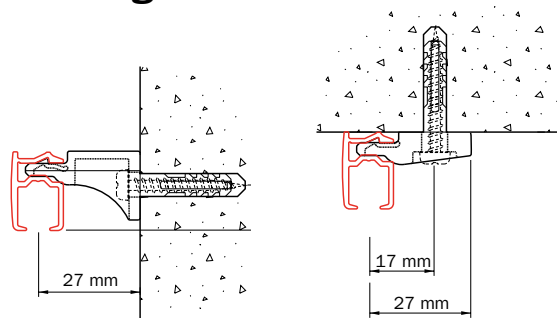

Mounting

Wall mounting
with wall bracket 5351

Ceiling mounting
with wall bracket 5350