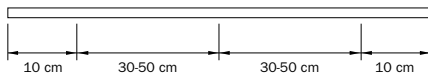

Mounting guideline

The distance between the brackets can vary depending on the following factors: the mounting surface (wood, concrete or plaster), the weight of the curtains and the curtain fabric production method, the specific application and the system usage intensity. General advice: with the curtains open, place additional brackets where the pleats bunch together. Also place additional brackets before and after bends.

Specification guide

Material

- Aluminium EN AW-6060-T66.
- Anodised in accordance with the Qualanod standard.
- Powder coated in accordance with the Qualicoat standard.