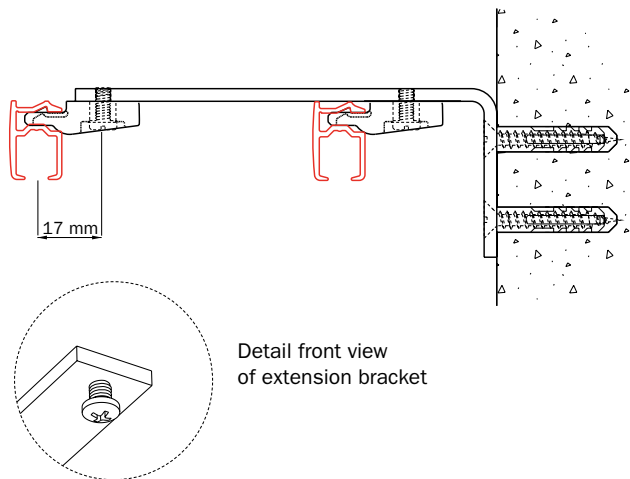

Detail front view of extension bracket