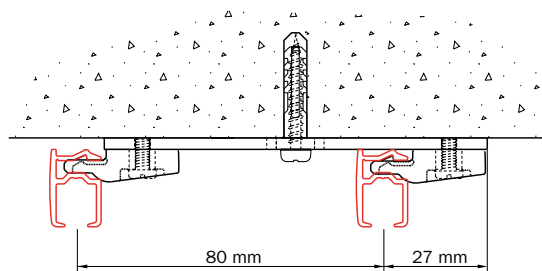

Bending:

bending radius	bending tool
R 10 cm	1015
R 15 cm	1015
R > 100 cm	1018

R 10 cm

R > 100 cm

Flow

The Goelst Flow System keeps pleats in curtains consistent. It can be used with small and wide channel tracks and, because of the broad assortment of components, it can be integrated in hand-drawn, cord-pulled and electrically operated systems.

The Flow System can also be used with curved curtain tracks. For further information, see the Flow product data sheet.

Mounting

Wall mounting
with wall bracket 5351

Ceiling mounting
with wall bracket 5350